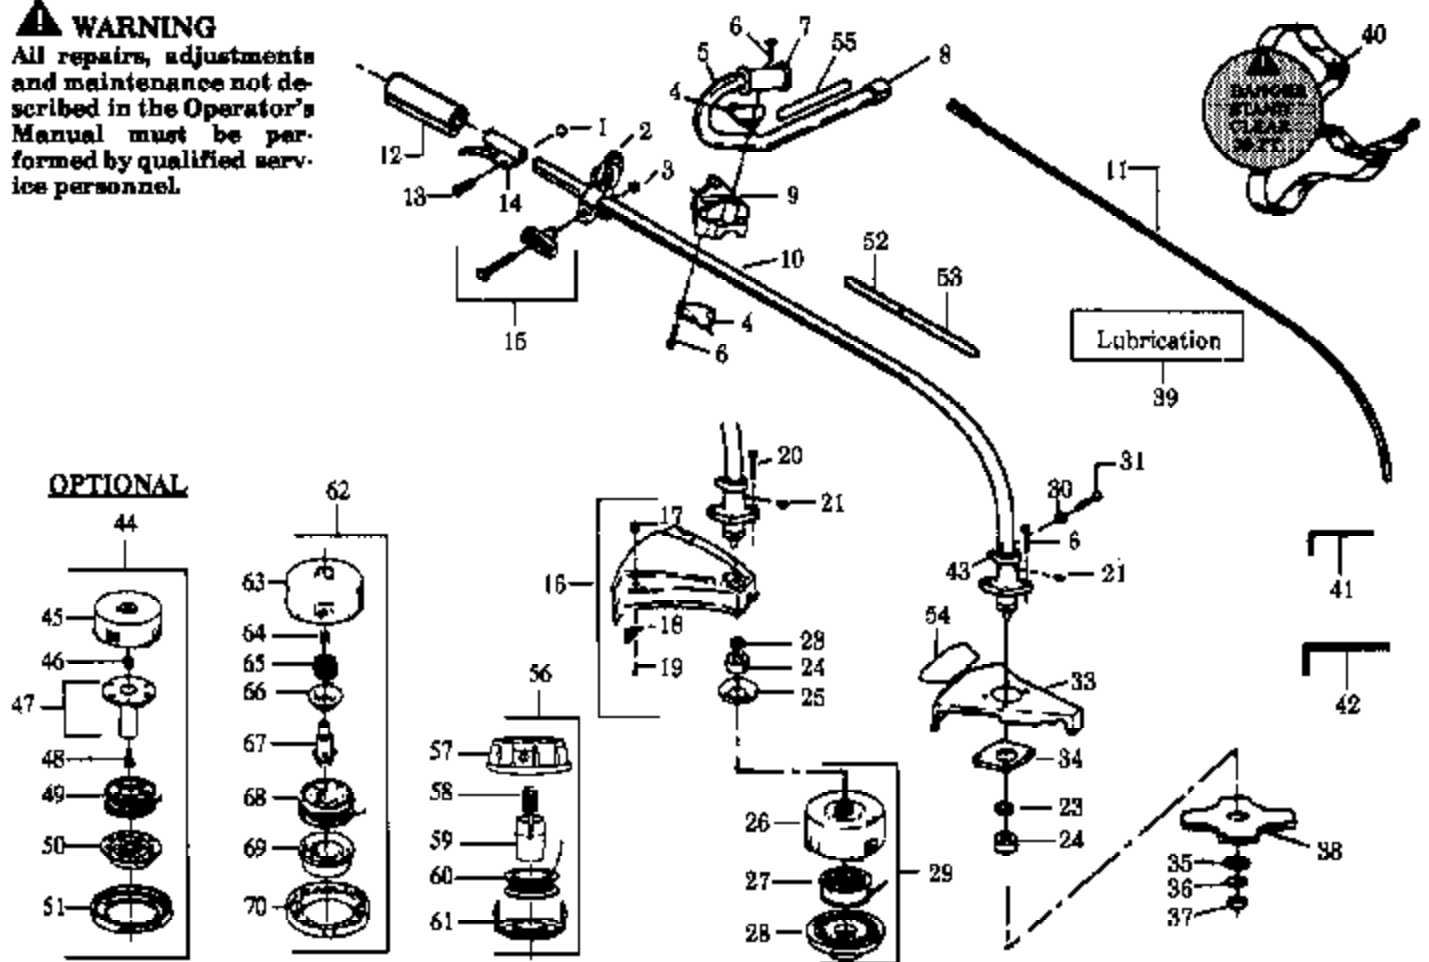

⚠ WARNING

All repairs, adjustments and maintenance not described in the Operator's Manual must be performed by qualified service personnel.

Ref #	Part Number	Qty	Description
1	530015768		Nut
2	530094686		Clamp Harness Ass'y.
3	530015197		Locknut
4	530094572		Handlebar Bracket
5	530010723		Handlebar
6	530015791		Screw
7	530092086		Handlebar Grip
8	530092192		Handlebar Cap
9	530012207		Handlebar Clamp
10	530094643		Drive Shaft Housing
11	530094555		Drive Shaft
12	530027595		Drive Shaft Grip
13	530015774		Screw
14	530010959		Throttle Lever Ass'y. (Inc. #1 &13)
15	530069252		"T" Handle Kit
16	530069256		Shield Kit Ass'y. (Inc. #17,18,19)
17	530015653		Locknut
18	530094570		Line Limiter
19	530015037		Screw
20	530092243		Screw
21	530015518		Screw
23	530092216		Washer
24	530092359		Dust Cup
25	530094571		Grass Washer
26	530094592		Hub Ass'y.
27	952711501		Spool w/Line
28	530094494		Cover
29	952711503		Cutting Head Ass'y. (Inc. #26-28)
30	530092227		Washer
31	530625509		Screw
33	530094627		Shield
34	530027615		Shield Retention Plate
35	530015792		Washer
36	530015492		Washer
37	530093748		Nut 3/8
38	952711507		Weed Blade
39	530030102		Shaft Lubrication
40	530094417		Shoulder Strap
41	530031111		Hex Wrench (5/32)
42	530031098		Hex Wrench (3/16)
43	530094581		Bearing Housing Ass'y. (Inc.23,& 24)
44	952711504		Cutting Head Ass'y.
45	530094562		Hub Ass'y.
46	530094956		Spring
47	530069312		Locking Plate Kit
48	530015542		Screw
49	952711502		Spool w/Line
50	530094521		Cover
51	530094522		Release Button
52	530029160		Decal-Shaft Warning (Upper)
53	530029161		Decal-Shaft Warning (Lower)
54	530027749		Decal-Blade Direction (Not a serviceable part)
55	530027778		Decal-Handlebar
56	952711520		Cutting Head Ass'y.
57	530094878		Hub Ass'y.
58	530094830		Spring

PP117 Gas Trimmer Page 2 of 6

CUTTING HEAD & DRIVE SHAFT