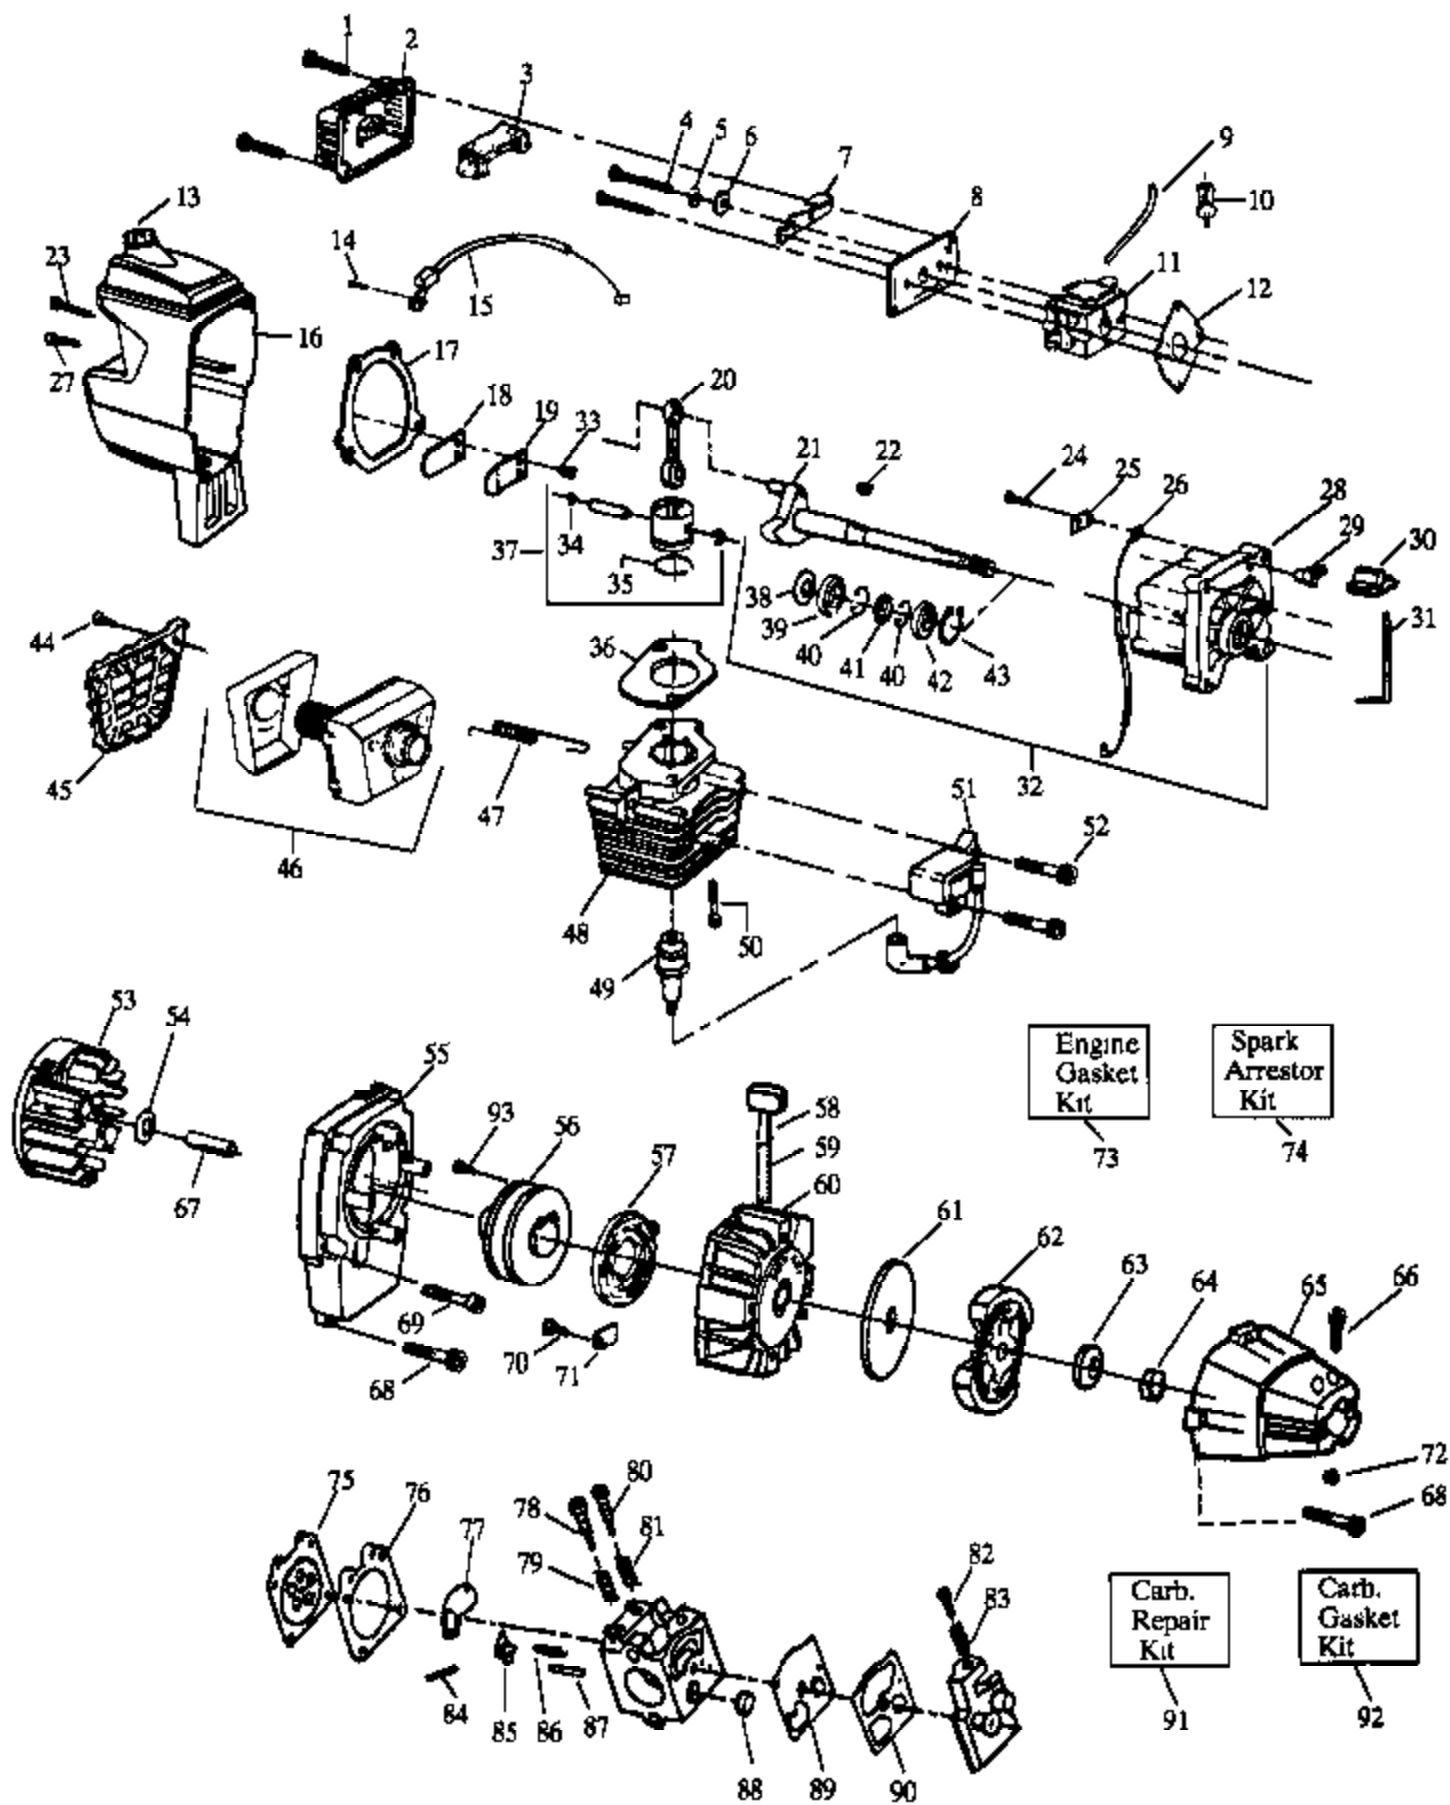

Ref #	Part Number	Qty	Description
1	530015773		Screw
2	530027529		Air Filter Cover
3	530027530		Air Filter
4	530015849		Screw
5	530027528		Spacer
6	530015254		Wave Washer
7	530027526		Choke Shutter
8	530027527		Air Filter Plate
9	530069247		Fuel Line Kit
10	530010897		Fuel Pick-up Ass'y.
11	530035259		Carburetor (WA-199)
12	530019156		Carburetor Gasket Included in Carburetor Kwik Repair Kit.
13	530010729		Fuel Cap Ass'y.
14	530015775		Screw
15	530027549		Throttle Cable Ass'y.
16	530027995		Shroud & Tank Ass'y.
17	530019154		Gasket Included in Carburetor Kwik Repair Kit.
18	530027593		Reed
19	530027594		Reed Stop
20	530010960		Connecting Rod Ass'y. (Inc. Bearings)
21	530010934		Crankshaft Ass'y.
22	530015126		Flywheel Key
23	530015772		Screw
24	530015780		Screw
25	530027546		Switch Insulator
26	530027547		Lead Wire
27	530015771		Screw
28	530014016		Crankcase Ass'y. (Inc. #39-42)
29	530027545		Switch Ramp
30	530027958		Switch Button
31	530027959		Switch Spring
32	530014015		Crankcase & Crankshaft Ass'y. (Inc. #21,28, 38 & 43)
33	530015241		Screw
34	530015162		Piston Pin Retainer
35	530025875		Piston Ring
36	530019178		Cylinder Gasket Included in Carburetor Kwik Repair Kit.
37	530069277		Piston Kit (Inc. #34,35 & pin)
38	530015788		Spacer
39	530032103		Inner Bearing
40	530015787		Retaining Ring
41	530019158		Crankshaft Seal
42	530032102		Outer Bearing
43	530015789		Crankshaft Retaining Ring
44	530015717		Screw
45	530027781		Muffler Guard
46	530069257		Muffler Kit
47	530024903		Muffler Spring
48	530012238		Cylinder
49	530030077		Spark Plug
50	530015239		Screw
51	530039134		Ignition Module Kit
52	530015128		Screw
53	530039136		Flywheel Ass'y.
54	530347987		Washer
55	530027946		Fan Housing
56	530069291		Starter Pulley

PP117 Gas Engine Block & Shroud
From Page 5 of 6
Fuel Cap Ass'y.