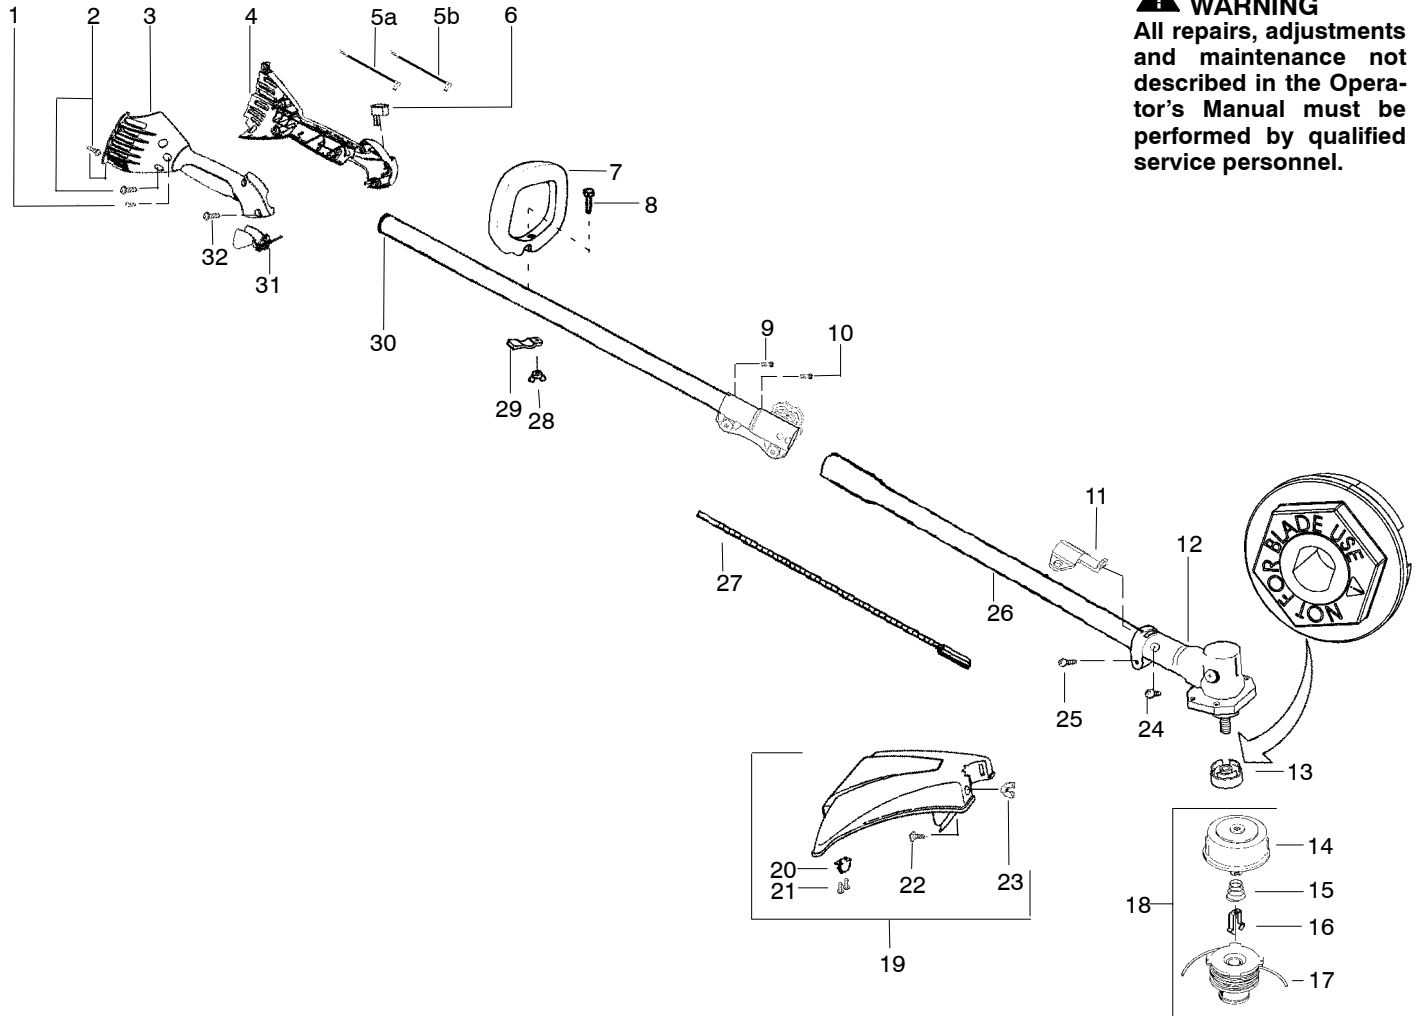

PARTS LIST NO. 530163706		Poulan PRO PARTS LIST	MODEL(s) PP135
DATE 11/17/03	Replaces 163706 - 6/17/03		Note: Illustration may differ from actual model due to design changes

⚠ WARNING
All repairs, adjustments and maintenance not described in the Operator's Manual must be performed by qualified service personnel.

Ref.	Part No.	Description	Ref.	Part No.	Description	Ref.	Part No.	Description
1.	530015805	Screw-alignment	12.	530071584	Kit-Gearbox	25.	530016014	Screw
2.	530015886	Screw	13.	530095814	Dust cup	26.	530096023	Assy-Lower Shaft
3.	530054837	Throttle hsg-right	14.	530095772	Assy-Hub/Arbor	27.	530096183	Shaft-Flex (lower)
4.	530071553	Kit-Left throttle hsg	15.	530053241	Spring-Return	28.	530016118	Wingnut
5.	-----	Assy-Wire	16.	530401957	Retainer-Spool	29.	530088416	Clamp-Handle
	530054943	(A)Assy-Front Wire	17.	952711580	Accy-Wound Spool	30.	530071607	Kit-Upper Shaft
	530055724	(B)Assy-Front Wire (Upper)	18.	952711581	Accy-Cutting Head			(Incl. Flex and clamp)
6.	530069572	Kit-Switch	19.	530069779	Kit-Shield Assy. (incl. 20-23)	31.	530054940	Lever-Throttle
7.	530055699	Assy-Handle	20.	530052285	Limiters-Line	32.	530015886	Screw
8.	530015820	Bolt	21.	530015805	Screw			Not Shown
9.	530016344	Screw	22.	530015820	Bolt			530163731
10.	530016343	Screw-Align	23.	530016152	Wingnut			530055350
11.	530095812	Bracket-Shield	24.	530016224	Screw			530057296
								530057369
								530071717
								Kit-Choke Lever

✓ = NEW PART NUMBER FOR THIS IPL

★ = REFER TO THE SERVICE REFERENCE INDICATED FOR MORE INFORMATION. (LOCATED AT END OF IPL)

PARTS LIST NO. 530163706		Poulan PRO PARTS LIST	MODEL(s) PP135
DATE 11/17/03	Replaces 163706 - 6/17/03		Note: Illustration may differ from actual model due to design changes