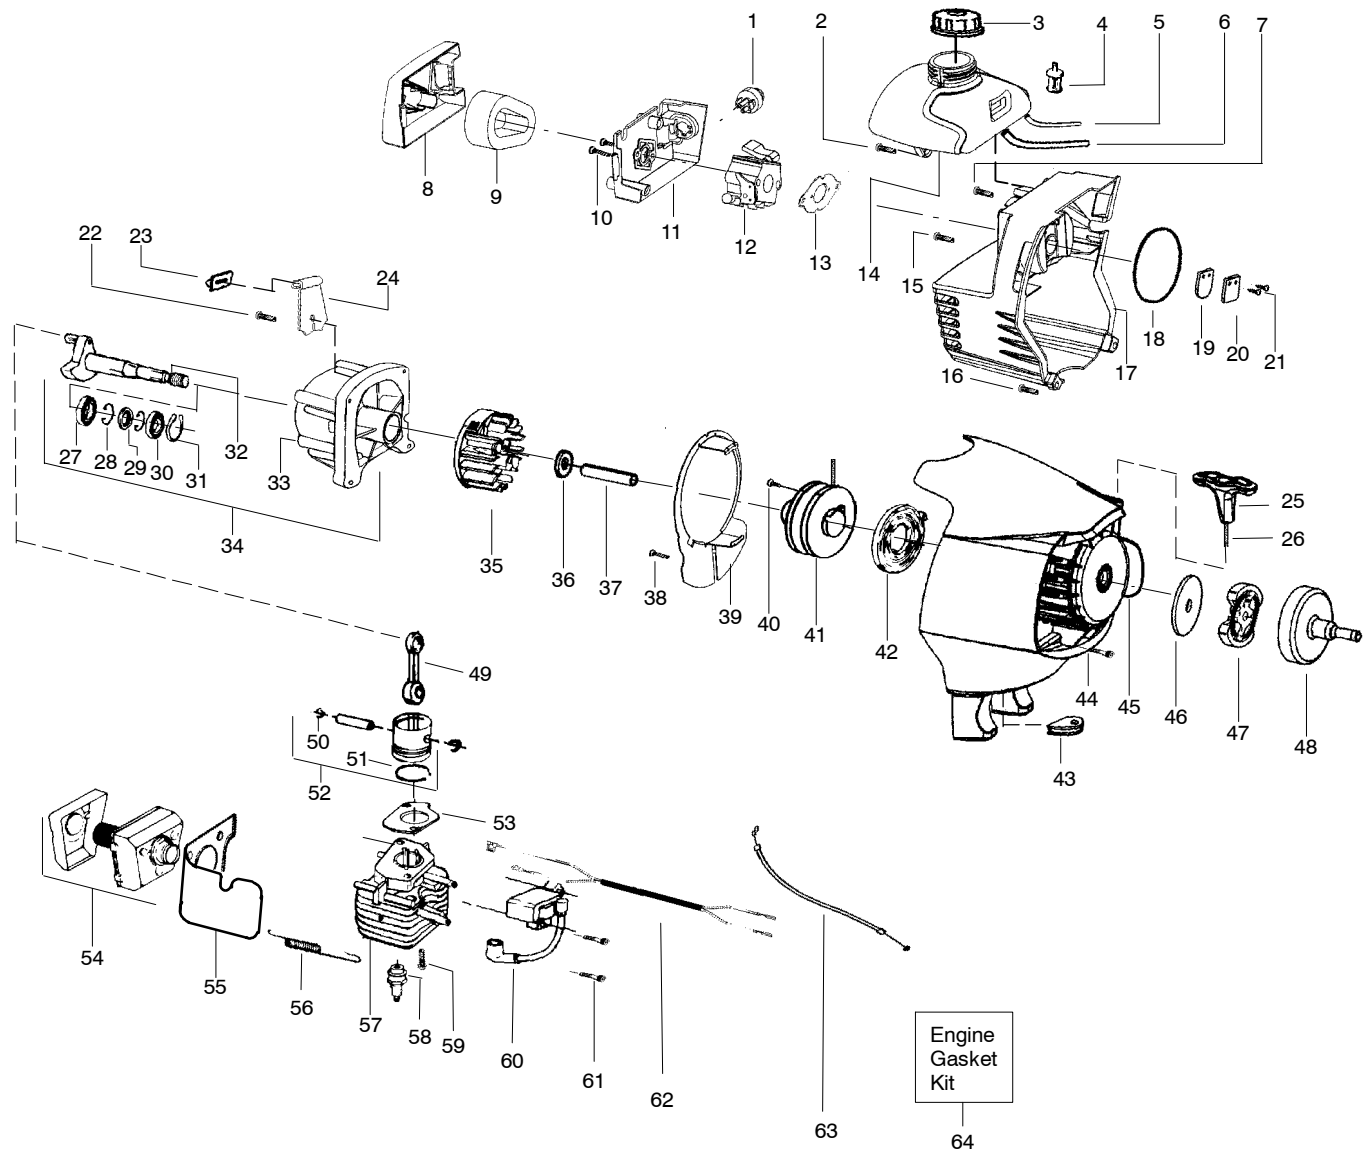

PARTS LIST NO. 530163706		Poulan PRO PARTS LIST	MODEL(s) PP135
DATE 11/17/03	Replaces 163706 - 6/17/03		Note: Illustration may differ from actual model due to design changes

⚠ WARNING
All repairs, adjustments and maintenance not described in the Operator's Manual must be performed by qualified service personnel.

Ref.	Part No.	Description	Ref.	Part No.	Description	Ref.	Part No.	Description
1.	530015805	Screw-alignment	12.	530071584	Kit-Gearbox	25.	530016014	Screw
2.	530015886	Screw	13.	530095814	Dust cup	26.	530096023	Assy-Lower Shaft
3.	530054837	Throttle hsg-right	14.	530095772	Assy-Hub/Arbor	27.	530096183	Shaft-Flex (lower)
4.	530071553	Kit-Left throttle hsg	15.	530053241	Spring-Return	28.	530016118	Wingnut
5.	-----	Assy-Wire	16.	530401957	Retainer-Spool	29.	530088416	Clamp-Handle
	530054943	(A)Assy-Front Wire	17.	952711580	Accy-Wound Spool	30.	530071607	Kit-Upper Shaft
	530055724	(B)Assy-Front Wire (Upper)	18.	952711581	Accy-Cutting Head			(Incl. Flex and clamp)
6.	530069572	Kit-Switch	19.	530069779	Kit-Shield Assy. (incl. 20-23)	31.	530054940	Lever-Throttle
7.	530055699	Assy-Handle	20.	530052285	Limiters-Line	32.	530015886	Screw
8.	530015820	Bolt	21.	530015805	Screw			Not Shown
9.	530016344	Screw	22.	530015820	Bolt			530163731
10.	530016343	Screw-Align	23.	530016152	Wingnut			530055350
11.	530095812	Bracket-Shield	24.	530016224	Screw			530057296
								530057369
								530071717
								Kit-Choke Lever

✓ = NEW PART NUMBER FOR THIS IPL

★ = REFER TO THE SERVICE REFERENCE INDICATED FOR MORE INFORMATION. (LOCATED AT END OF IPL)

PARTS LIST NO. 530163706		Poulan PRO PARTS LIST	MODEL(s) PP135
DATE 11/17/03	Replaces 163706 - 6/17/03		Note: Illustration may differ from actual model due to design changes