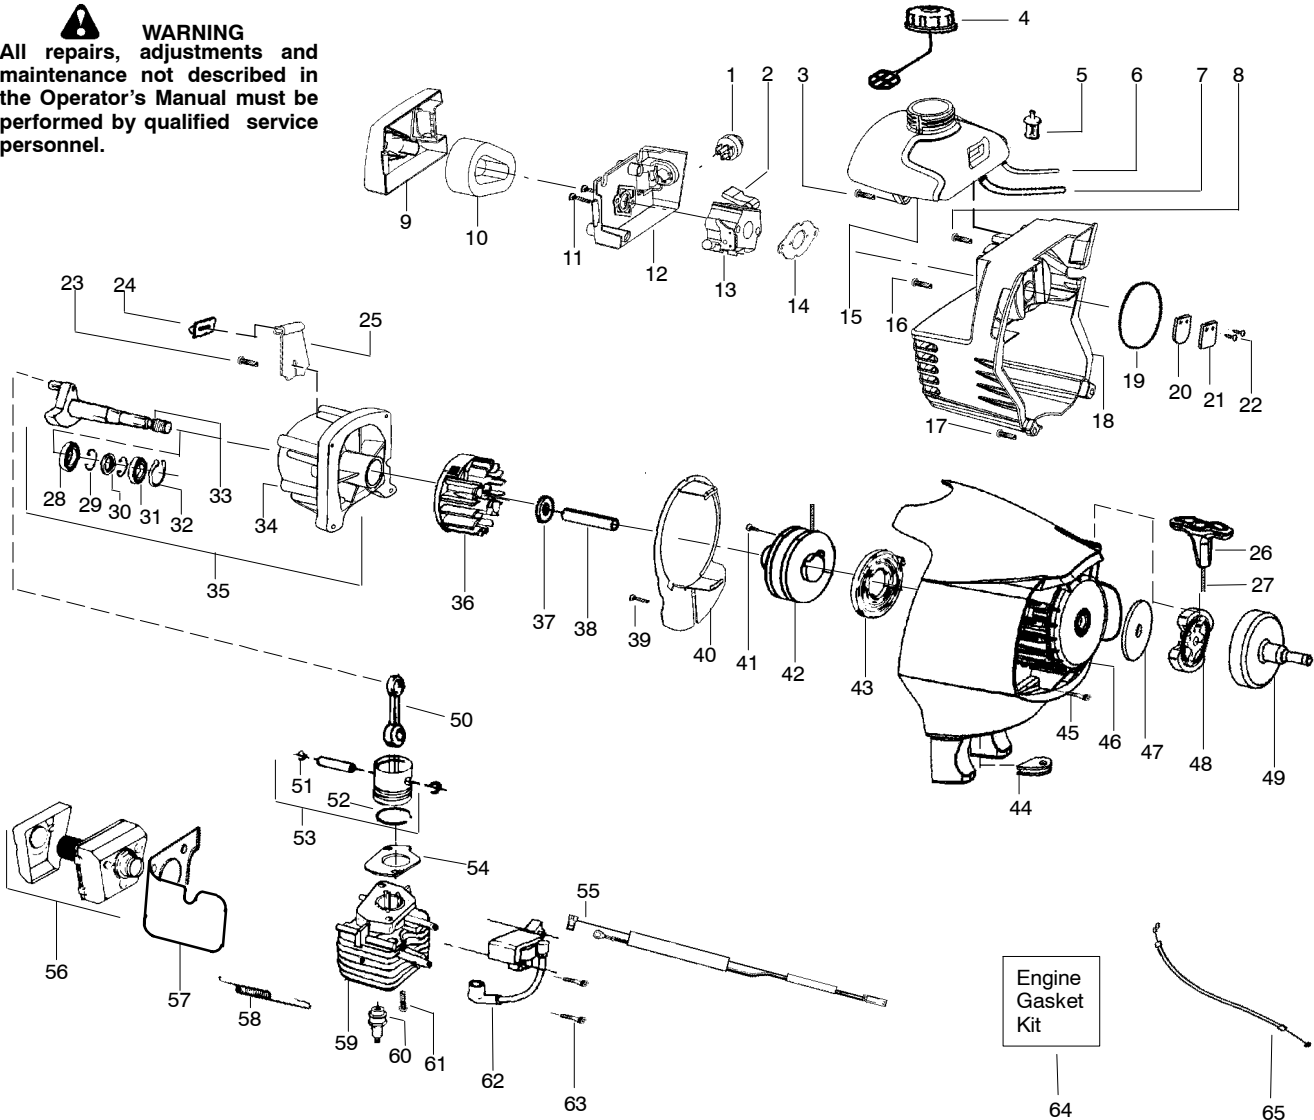

WARNING
All repairs, adjustments and maintenance not described in the Operator's Manual must be performed by qualified service personnel.

Ref.	Part No.	Description	Ref.	Part No.	Description	Ref.	Part No.	Description
1.	530047721	Bulb-Purge	24.	530055492	Isolator-Tank	48.	530055122	Assy-Clutch
2.	530071717	Kit-Choke Lever	25.	530054941	Ret.-Tank	49.	530028799	Drum-Clutch
3.	530015843	Screw-tank	26.	530054834	Handle-Starter	50.	530010960	Assy-Conn. Rod
4.	530049386	Cap-Fuel w/ret.	27.	530071325	Kit-Rope	51.	530015162	Ret.-Piston pin
5.	530095646	Assy-Fuel pickup	28.	530032103	Bearing-Inner	52.	530025875	Ring-Piston
6.	530071404	Kit-Fuel line	29.	530015787	Retainer	53.	530069277	Kit-Piston (Incl. 51,52)
7.	530069216	Kit-Fuel/Purge line	30.	530019158	Seal	54.	530071401	Gasket-Cylinder(kit)
8.	530015775	Screw	31.	530032102	Bearing-Outer	55.	530058846	Assy-Leadwire
9.	530054935	Cover-Air box	32.	530015789	Ret.-Crankshaft	56.	530069310	Kit-Muffler
10.	530054946	Filter-Air	33.	530028807	Assy-Crankshaft	57.	530058957	Shield
11.	530015849	Screw-Carb.	34.	530012514	Assy-Crankcase (Incl. 28-31)	58.	530036409	Spring-Muffler
12.	530054934	Box-Air	35.	530071685	Assy-C'case/C'shaft (Incl. 32,33,34)	59.	530071581	Kit-Cylinder
13.	530071637	Assy-Carb(WT628)	36.	530055524	Assy-Flywheel	60.	952030249	Plug-Spark(RCJ-6Y)
(Note: Repair kits are not available for this carburetor)			37.	530016030	Washer	61.	530001624	Bolt-Cyl. 1/4-20"
14.	530071401	Gasket-Carb.(kit)	38.	530055620	Spacer	62.	530039218	Module-Ignition
15.	530055317	Assy-Fuel Tank	39.	530015775	Screw-Baffle	63.	530016357	Screw-Module
16.	530015771	Screw-Crankcase	40.	530054939	Plate-Baffle	64.	530071401	Kit-Gasket (Incl. 14,19, 54)
17.	530015952	Screw-Shroud	41.	530016391	Screw-Rope	65.	530058962	Assy-Throttle cable
18.	530058797	Shroud	42.	530071399	Kit-Pulley(incl.41)			
19.	530071401	O-ring-Shroud (kit)	43.	530042086	Spring-Starter			
20.	530027593	Valve-Reed	44.	530019182	Grommet			
21.	530054596	Stop-Reed	45.	530015810	Screw-F/hsg.			
22.	530016064	Screw-Reed stop	46.	530055248	Assy.-Fan Housing			
23.	530015875	Screw-Retainer	47.	530094189	Washer-Clutch			