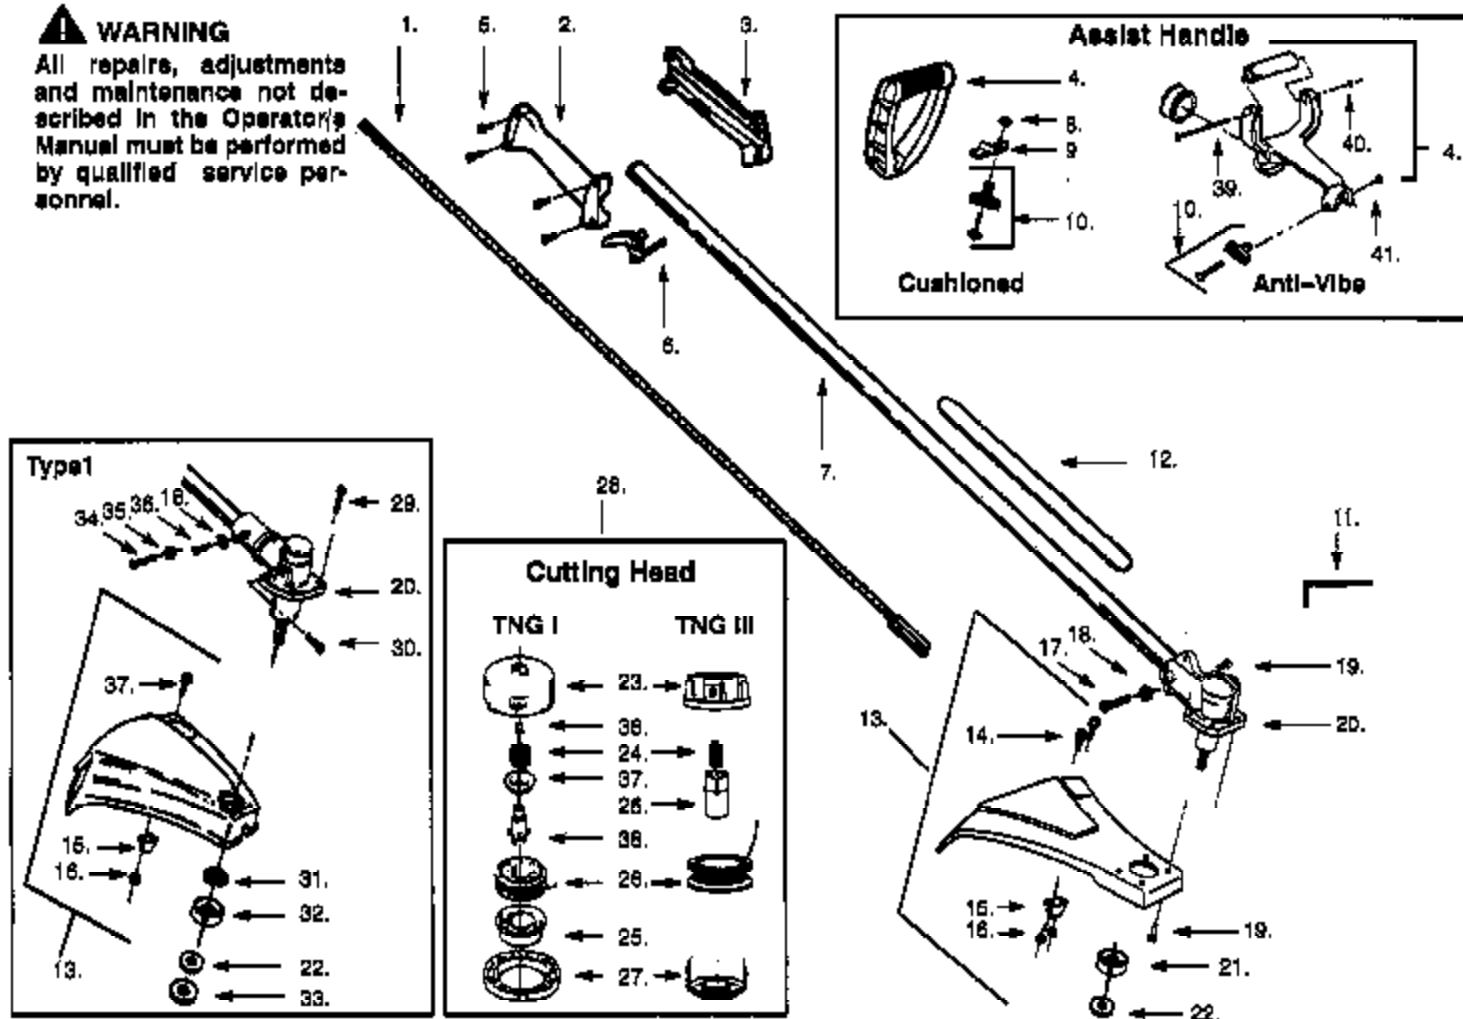

WARNING

All repairs, adjustments and maintenance not described in the Operator's Manual must be performed by qualified service personnel.

Ref #	Part Number	Qty	Description
1	530094585		Drive Shaft-52"
2	530036515		Throttle Hsg. (Right)
3	530036514		Throttle Hsg. (Left)
4	530014222		Cushioned
4	530010958		Anti-Vibe (Incl. 39 & 40)
5	530015966		Screw-Throttle Hsg.
6	530036556		Trigger Lever
7	530094694		Drive Shaft Hsg.
8	530015610		Nut-Handle
9	530094847		Clamp-Handle
10	530069252		T-Handle Kit
11	530031159		Hex Wrench 5/32
12	530029159		Shaft Warning Decal
13	530069256		CUTTING HEAD & DRIVE SH
13	530069681		Type 1 (Incl. 15, 16 & 36)
14	530015636		Type 2 (Incl. 14-16 & 19)
15	530094570		Screw-Line Limiter
16	534235901		Line Limiter
17	530016140		Locknut-Line Limiter
18	530015328		Screw-Gear Box
19	530016141		Lockwasher-Gear Box
20	530094568		Screw-Gear Box/Shield
20	530047291		Type 1
21	530095351		Type 2
22	530094571		Dust Cup
23	530014773		Grass Washer
23	530093896		TNG III
24	530094830		TNG I
24	530340007		TNG III
25	530094827		TNG I
25	530401183		TNG III
26	952701619		TNG I
26	952701589		TNG III
27	530094828		TNG I
27	530092133		TNG III
28	952701657		TNG I
28	952701643		TNG III
29	530016107		TNG I
30	530094616		Screw-Gear Box/Shield
31	530094640		Screw-Grease Refill
32	530094639		Seal
33	530094189		Dust Cup
34	530001711		Washer
35	530001642		Screw-Pinch Clamp
36	530094612		Lockwasher-Pinch Clamp
37	530015037		Screw-Locating
38	530093898		Screw-Line Limiter
39	530092068		Line Saver-TNG I
40	530093897		Spring Adaptor-TNG I
41	530015784		Drive Gear-TNG I
42	530015785		Screw-Anti-Vibe
43	530015197		Locknut-Anti-Vibe
			Nut-Anti-Vibe

PP165 Gas Trim Page 4 of 7
CUTTING HEAD & DRIVE SH