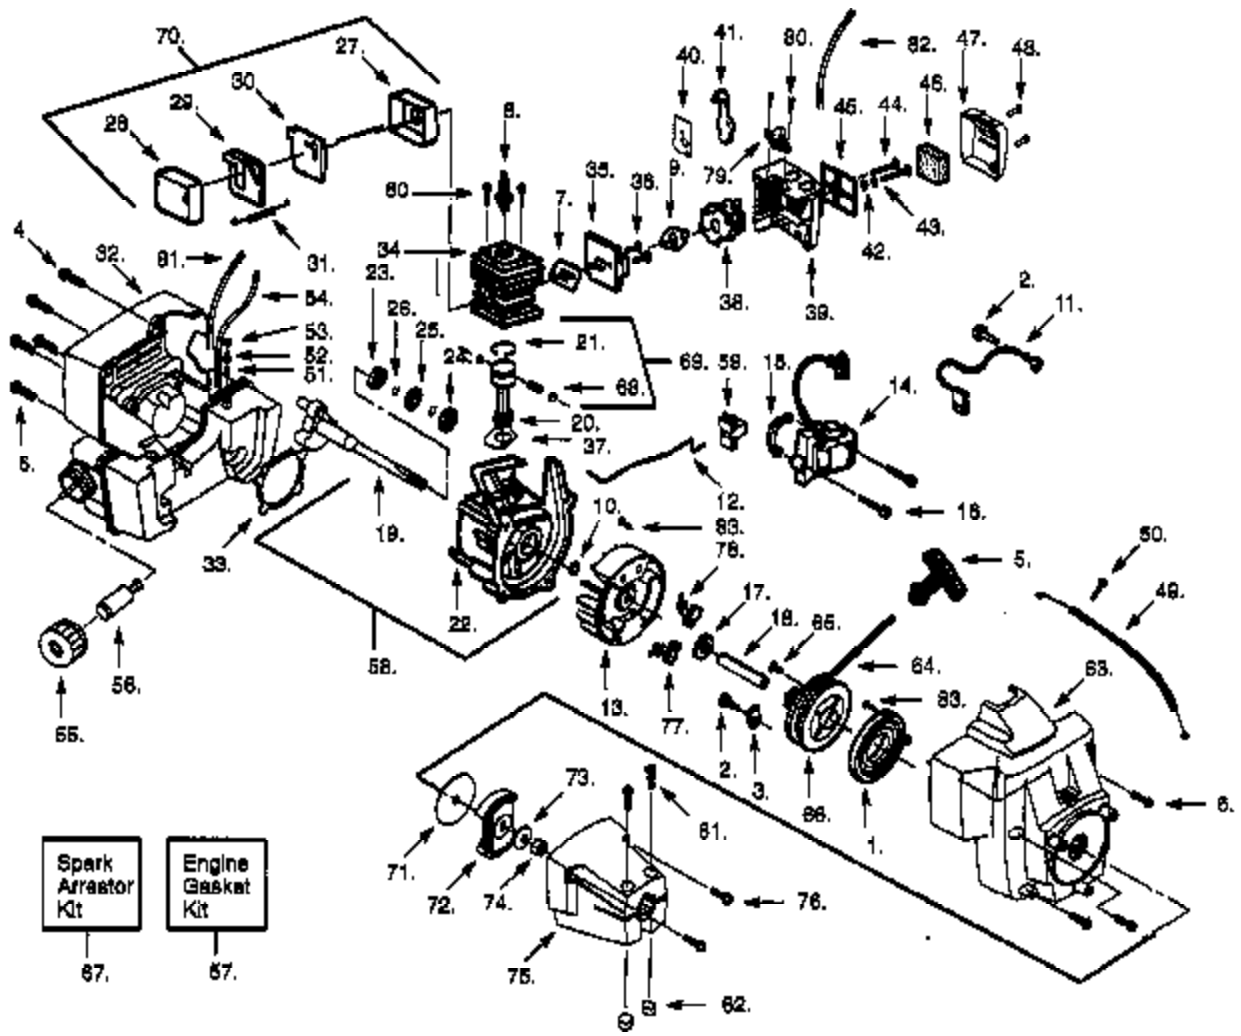

Ref #	Part Number	Qty	Description
1	530029395		Starter Spring
2	530015775		Screw-Lead Wire
3	530027523		Retainer
4	530015934		Screw-Shrd/Fan Hsg.
5	530027569		Starter Handle
6	530015810		Screw-Shroud
7	530019185		Cylinder/Carb. Gasket
8	530030075		Spark Plug (RCJ-8Y)
9	530019194		Gasket-Carb.
10	530015945		Retaining Ring C'case
11	530029606		Lead Wire
12	530037321		Switch Wire Form
13	530039149		Flywheel Assy.
14	530039163		Ignition Module
15	530036145		Spacer-Ignition Mod.
16	530015954		Screw-Ignition Mod.
17	530015149		Washer-Flywheel
18	530037705		Spacer-Flywheel
19	530037319		Crankshaft Ass'y.
20	530069615		Connecting Rod Ass'y.
21	530036404		Piston Ring
22	530014861		Crankcase Ass'y. (Incl. 23-26)
23	530032125		Inner Bearing
24	530032124		Outer Bearing
25	530019179		C'case Seal
26	530015941		Retain Ring-C'shaft
27	530036578		Muffler Body
28	530036577		Muffler Cover
29	530038602		Muffler Baffle-Exit
30	530036579		Muffler Baffle-First
31	530029930		Muffler Spring
32	530047091		Shroud & Tank Assy.
33	530019181		Gasket-C'case
34	530069618		Cylinder
35	530038476		Carb. Adaptor
36	530016014		Screw-Carb. Adap.
37	530019223		Gasket-Cylinder
38	530069683		Carburetor WT-380 (Incl. Limiter Caps)
39	530037971		Air Box
40	530037326		Choke Plate
41	530038102		Choke Shutter
42	530015254		Wave Washer
43	530015852		Choke Spacer
44	530015849		Screw-Carb.
45	530037413		Filter Plate
46	530037331		Air Filter Foam
47	530037292		Air Filter Cover
48	530015966		Screw-Air Filter
49	530037415		Throttle Cable Ass'y.
50	530015814		Screw-Throttle Cab.
51	530026119		Check Valve
52	530029717		Element
53	530029696		Retainer
54	530069247		Fuel Line-Tnk/Carb.
55	530014347		Fuel Cap Ass'y.
56	530014362		Fuel Pickup Ass'y.

PP165 Gas Engine Page 6 of 7
POWER UNIT