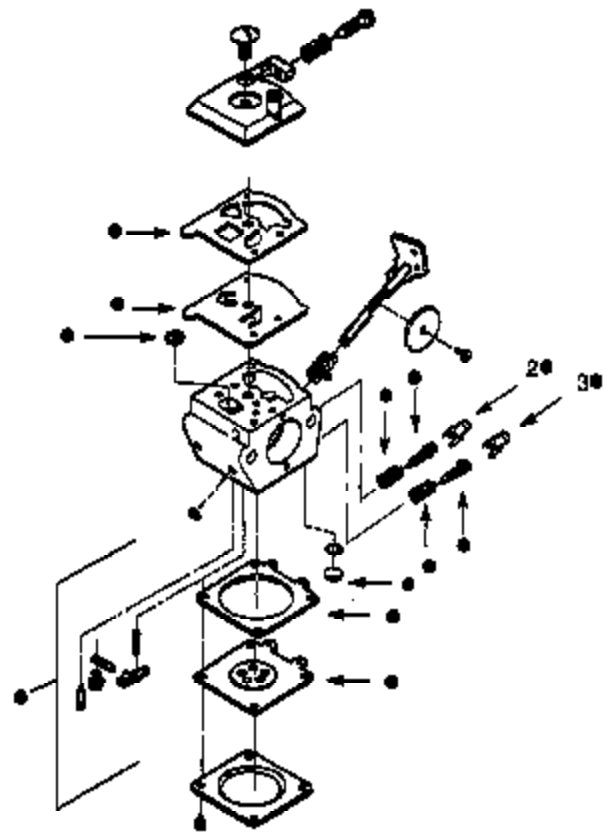

Carb.
Repair
Kit

1.

Ref #	Part Number	Qty	Description
1	530069390		WT-299A Parts indicated by an . in illustration are for clarity only, order complete assembly.
1	530069670		WT-380 Parts indicated by an . in illustration are for clarity only, order complete assembly.
2	530038317		Limiter Cap-Low
3	530038318		Limiter Cap-High