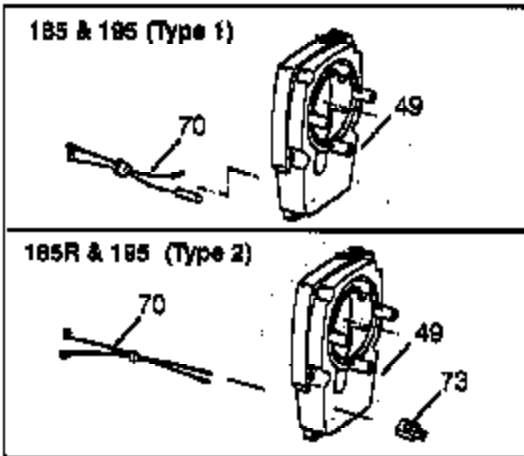

Ref #	Part Number	Qty	Description
1	530015773		Screw
2	530027529		Air Filter Cover
3	530027530		Air Filter
4	530015849		Screw
5	530015852		Spacer
6	530015254		Wave Washer
7	530038103		Choke Shutter
8	530027527		Type 1
8	530037930		Type 2 & 3
9	530069247		Fuel Line
9	530069571		Return Line 185R, 195 Type 2
10	530014362		Fuel Pick-up Ass'y.
11	530035259		Type 1 (Type 195)
11	530069651		Type 2 & 3 (WT-298B)
12	530019156		Carburetor Gasket
13	530014347		Fuel Cap Ass'y.
14	530015775		Screw
15	530037497		175, 185 & 195 Type 1
15	530047040		185R & 195 (Type 2)
16	530027995		175, 185 & 195 Type 1
16	530047087		185R & 195 (Type 2)
17	530019154		Gasket
18	530027593		Reed
19	530027594		Reed Stop
20	530010960		Connecting Rod Ass'y. (Inc. Bearings)
21	530010934		Crankshaft Ass'y. See Service Reference 1
22	530015126		Flywheel Key
23	530015772		Screw
24	530015771		Screw
25	530014016		Crankcase Ass'y. (Inc. 33-36)
26	530014015		Crankcase/Crankshaft Ass'y. (Inc.21,25,33-37)
27	530016064		Screw
28	530015162		Piston Pin Retainer
29	530025875		Piston Ring
30	530019178		Cylinder Gasket
31	530069277		Piston Kit (Inc. 28, 29, Pin)
33	530032103		Inner Bearing
34	530015787		Retaining Ring
35	530019158		Crankshaft Seal
36	530032102		Outer Bearing
37	530015789		Crankshaft Ret. Ring
38	530015717		Screw
39	530027781		Muffler Guard
40	530069257		Muffler Kit
41	530036409		Muffler Spring
42	530012238		Type 1 & 2
42	530069628		Type 3
43	530030077		Type 1 & 2 (CJ-14)
43	530030075		Type 3 (RCJ-8Y)
44	530015239		Screw
45	530039134		Ignition Module Kit
46	530015128		Screw
47	530039189		Flywheel Ass'y.
48	530347987		Washer
49	530027945		Fan Housing
50	530069291		Starter Pulley (Inc.69)

PP175 Gas Trip Page 5 of 6
ENGINE BLOCK & SHROUD