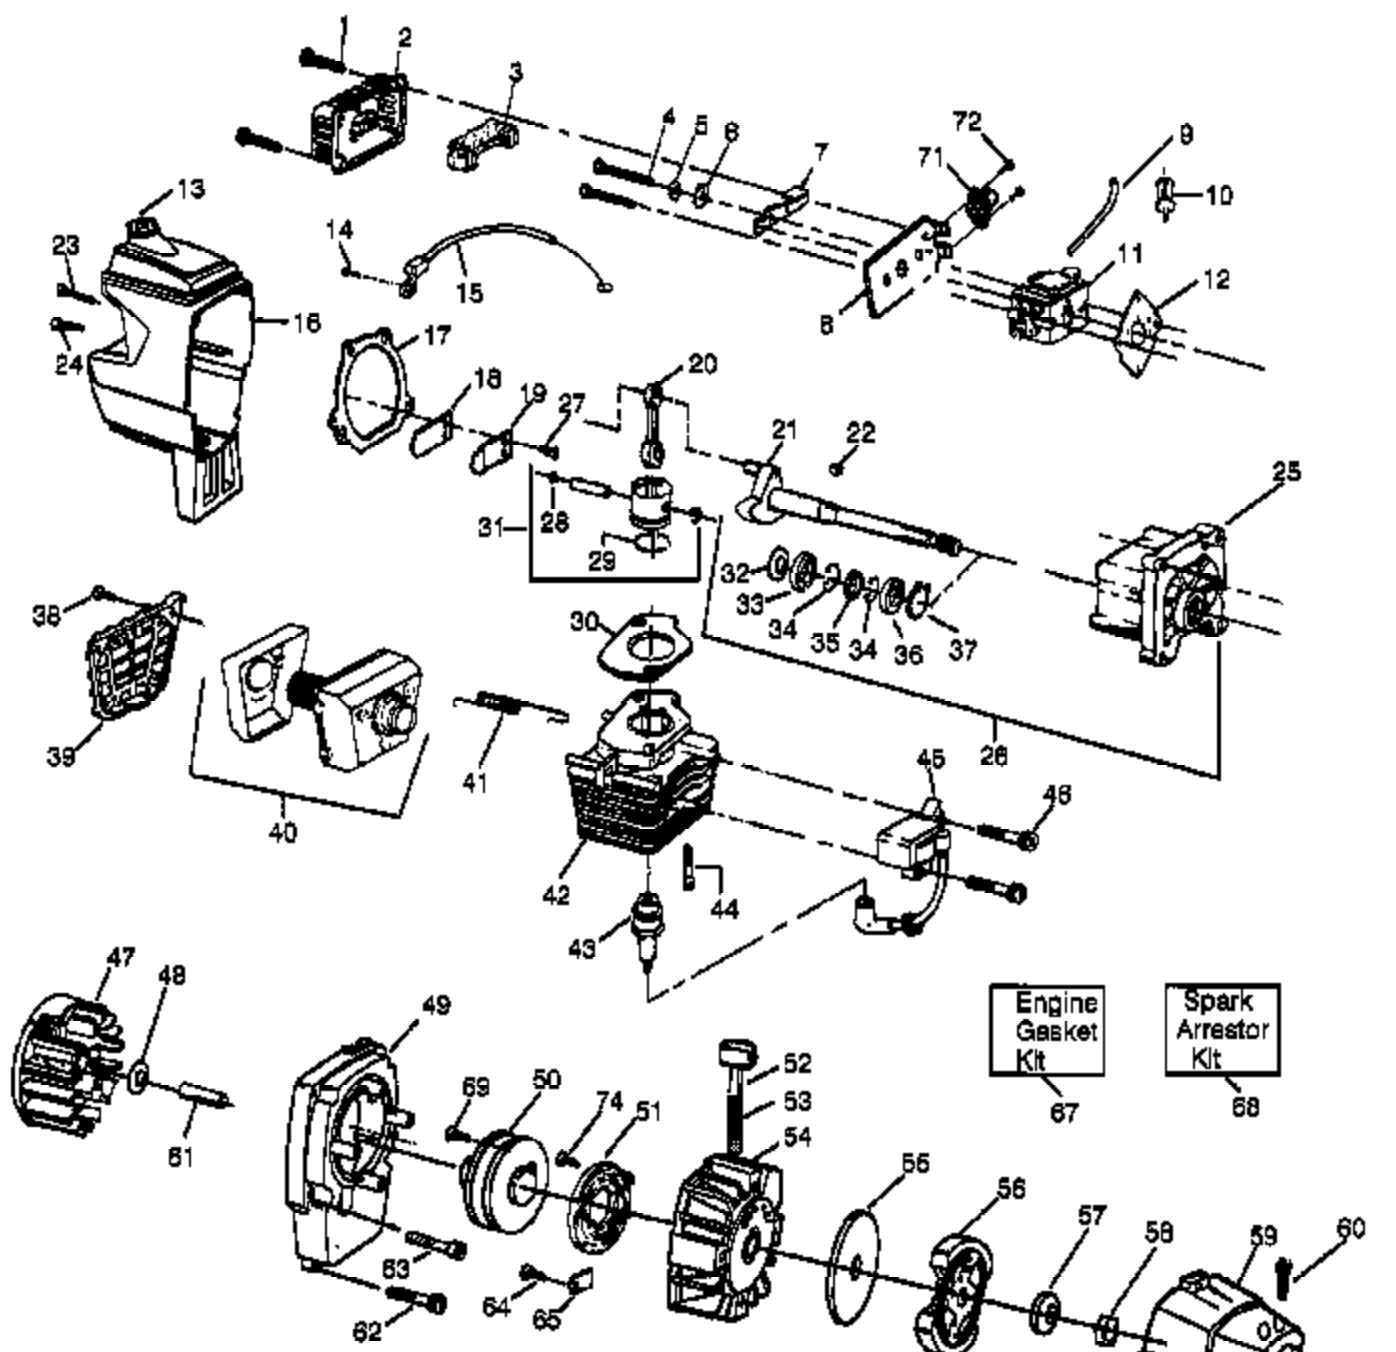

Ref #	Part Number	Qty	Description
1	530015773		Screw
2	530027529		Air Filter Cover
3	530027530		Air Filter
4	530015849		Screw
5	530015852		Spacer
6	530015254		Wave Washer
7	530038103		Choke Shutter
8	530027527		Type 1
8	530037930		Type 2 & 3
9	530069247		Fuel Line
9	530069571		Return Line 185R, 195 Type 2
10	530014362		Fuel Pick-up Ass'y.
11	530035259		Type 1 (Type 195)
11	530069651		Type 2 & 3 (WT-298B)
12	530019156		Carburetor Gasket
13	530014347		Fuel Cap Ass'y.
14	530015775		Screw
15	530037497		175, 185 & 195 Type 1
15	530047040		185R & 195 (Type 2)
16	530027995		175, 185 & 195 Type 1
16	530047087		185R & 195 (Type 2)
17	530019154		Gasket
18	530027593		Reed
19	530027594		Reed Stop
20	530010960		Connecting Rod Ass'y. (Inc. Bearings)
21	530010934		Crankshaft Ass'y. See Service Reference 1
22	530015126		Flywheel Key
23	530015772		Screw
24	530015771		Screw
25	530014016		Crankcase Ass'y. (Inc. 33-36)
26	530014015		Crankcase/Crankshaft Ass'y. (Inc.21,25,33-37)
27	530016064		Screw
28	530015162		Piston Pin Retainer
29	530025875		Piston Ring
30	530019178		Cylinder Gasket
31	530069277		Piston Kit (Inc. 28, 29, Pin)
33	530032103		Inner Bearing
34	530015787		Retaining Ring
35	530019158		Crankshaft Seal
36	530032102		Outer Bearing
37	530015789		Crankshaft Ret. Ring
38	530015717		Screw
39	530027781		Muffler Guard
40	530069257		Muffler Kit
41	530036409		Muffler Spring
42	530012238		Type 1 & 2
42	530069628		Type 3
43	530030077		Type 1 & 2 (CJ-14)
43	530030075		Type 3 (RCJ-8Y)
44	530015239		Screw
45	530039134		Ignition Module Kit
46	530015128		Screw
47	530039189		Flywheel Ass'y.
48	530347987		Washer
49	530027945		Fan Housing
50	530069291		Starter Pulley (Inc.69)

PP175 Gas Trip Page 5 of 6
ENGINE BLOCK & SHROUD