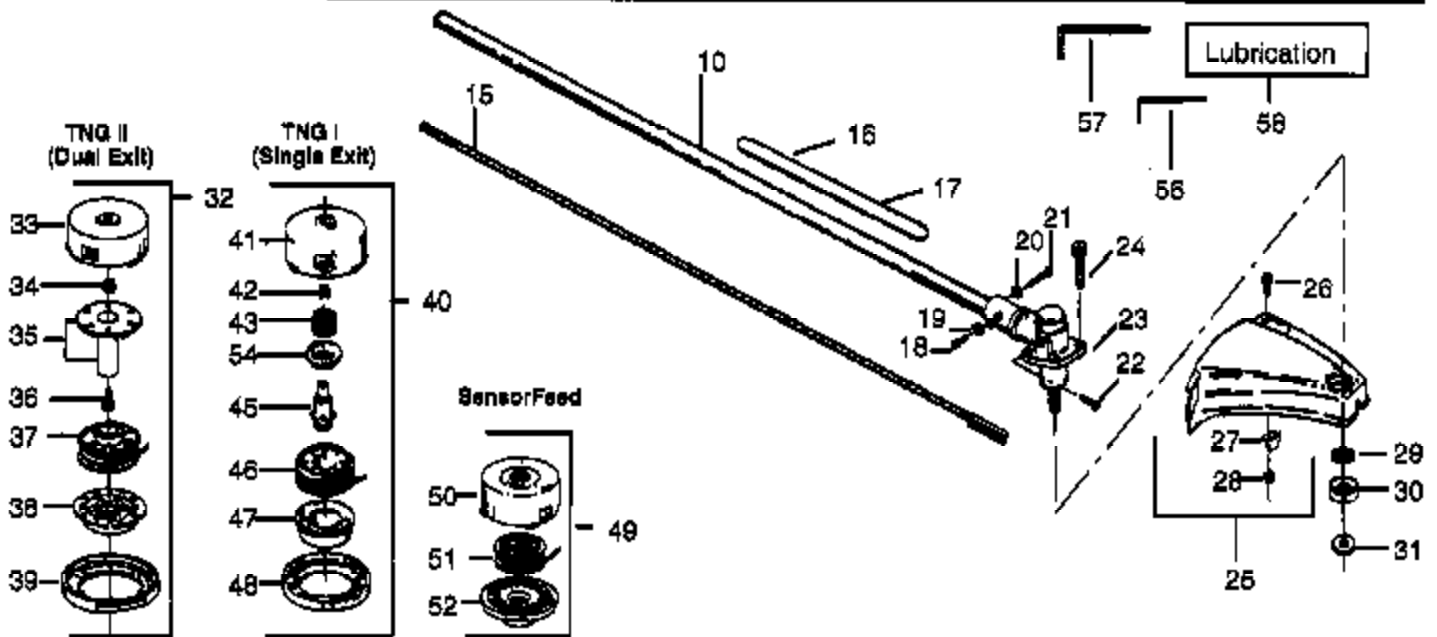

**▲ WARNING**  
 All repairs, adjustments and maintenance not described in the Operator's Manual must be performed by qualified service personnel.

55— Optional Brush Blade Kit

Ref #	Part Number	Qty	Description
1	530029445		Drive Shaft Grip
2	530015768		Nut
3	530010959		Throttle Lever Ass'y. w/Lock (Inc. 2 & 4)
4	530027689		Spacer
5	530029090		Switch Bracket
6	530023575		Nut
7	530015767		Screw
8	530029076		Wire Harness Ass'y.
9	530027893		Terminal Lock
10	530094585		Drive Shaft
10	530094566		Drive Shaft
11	530014222		Handle
12	530015610	PP175 Gas Trim Page 2 of 6	Nut
13	530094742	CUTTING HEAD & DRIVE SH	Clamp
14	530069252		"T" Handle Ass'y.
15	530094642		Drive Shaft Hsg.
15	530094650		Drive Shaft Hsg.
16	530029162		Decal - Upper
17	530029163		Decal - Lower
18	530094612		Screw
19	530015328		Lockwasher
20	530001642		Lockwasher
21	530001711		Screw
22	530016107		Screw
23	530094568		Gear Box Ass'y.
24	530016107		Screw
25	530069256		Shield Kit Ass'y. (Inc. 26-28)
26	530015037		Screw
27	530094570		Line Limiter
28	534235901		Locknut
29	530094640		Seal
30	530094639		Dust Cup
31	530094571		Grass Washer
32	952711517		Dual Exit Cutting Head (Inc. 33-39)
33	530094931		Hub Ass'y.
34	530094956		Spring
35	530069312		Locking Plate Kit
36	530015542		Screw
37	952711518		Spool w/Line
38	530094522		Release Button
39	530094521		Cover
40	952701643		Single Exit Cutting Head (Inc. 41-48)
41	530094931		Hub Ass'y
42	530093898		Line Saver
43	530340007		Spring
44	530092068		Spring Cap
45	530095121		Drive Gear
46	952701589		Spool w/Line
47	530401183		Release Buttong
48	530092133		Cover
49	952701608		Single Exit Cutting Head (Inc. 50-52)
50	530094557		Hub Ass'y
51	952701607		Spool w/ Line
52	530094494		Cover
53	530010957		Handle
54	530015197		Nut