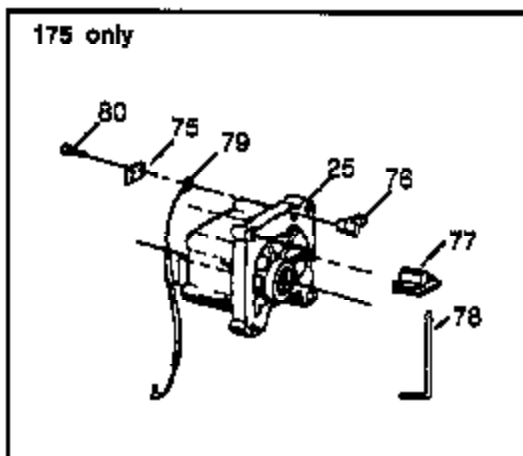

Ref #	Part Number	Qty	Description
1	530015773		Screw
2	530027529		Air Filter Cover
3	530027530		Air Filter
4	530015849		Screw
5	530015852		Spacer
6	530015254		Wave Washer
7	530038103		Choke Shutter
8	530027527		Type 1
8	530037930		Type 2 & 3
9	530069247		Fuel Line
9	530069571		Return Line 185R, 195 Type 2
10	530014362		Fuel Pick-up Ass'y.
11	530035259		Type 1 (Type 195)
11	530069651		Type 2 & 3 (WT-298B)
12	530019156		Carburetor Gasket
13	530014347		Fuel Cap Ass'y.
14	530015775		Screw
15	530037497		175, 185 & 195 Type 1
15	530047040		185R & 195 (Type 2)
16	530027995		175, 185 & 195 Type 1
16	530047087		185R & 195 (Type 2)
17	530019154		Gasket
18	530027593		Reed
19	530027594		Reed Stop
20	530010960		Connecting Rod Ass'y. (Inc. Bearings)
21	530010934		Crankshaft Ass'y. See Service Reference 1
22	530015126		Flywheel Key
23	530015772		Screw
24	530015771		Screw
25	530014016		Crankcase Ass'y. (Inc. 33-36)
26	530014015		Crankcase/Crankshaft Ass'y. (Inc.21,25,33-37)
27	530016064		Screw
28	530015162		Piston Pin Retainer
29	530025875		Piston Ring
30	530019178		Cylinder Gasket
31	530069277		Piston Kit (Inc. 28, 29, Pin)
33	530032103		Inner Bearing
34	530015787		Retaining Ring
35	530019158		Crankshaft Seal
36	530032102		Outer Bearing
37	530015789		Crankshaft Ret. Ring
38	530015717		Screw
39	530027781		Muffler Guard
40	530069257		Muffler Kit
41	530036409		Muffler Spring
42	530012238		Type 1 & 2
42	530069628		Type 3
43	530030077		Type 1 & 2 (CJ-14)
43	530030075		Type 3 (RCJ-8Y)
44	530015239		Screw
45	530039134		Ignition Module Kit
46	530015128		Screw
47	530039189		Flywheel Ass'y.
48	530347987		Washer
49	530027945		Fan Housing
50	530069291		Starter Pulley (Inc.69)

PP175 Gas Trip Page 5 of 6
ENGINE BLOCK & SHROUD