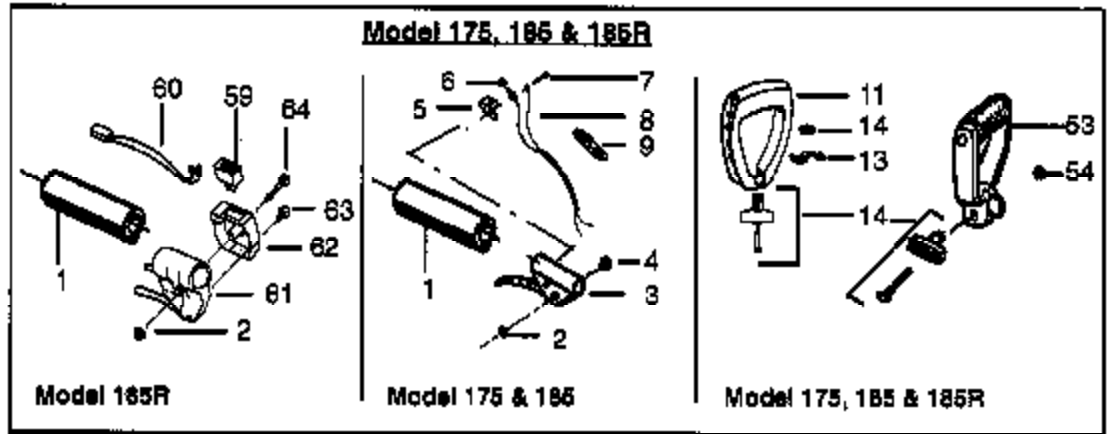

▲ WARNING
All repairs, adjustments and maintenance not described in the Operator's Manual must be performed by qualified service personnel.

55— Optional Brush Blade Kit

Ref #	Part Number	Qty	Description
1	530029445		Drive Shaft Grip
2	530015768		Nut
3	530010959		Throttle Lever Ass'y. w/Lock (Inc. 2 & 4)
4	530027689		Spacer
5	530029090		Switch Bracket
6	530023575		Nut
7	530015767		Screw
8	530029076		Wire Harness Ass'y.
9	530027893		Terminal Lock
10	530094585		Drive Shaft
10	530094566		Drive Shaft
11	530014222		Handle
12	530015610	PP175 Gas Trim Page 2 of 6	Nut
13	530094742	CUTTING HEAD & DRIVE SH	Clamp
14	530069252		"T" Handle Ass'y.
15	530094642		Drive Shaft Hsg.
15	530094650		Drive Shaft Hsg.
16	530029162		Decal - Upper
17	530029163		Decal - Lower
18	530094612		Screw
19	530015328		Lockwasher
20	530001642		Lockwasher
21	530001711		Screw
22	530016107		Screw
23	530094568		Gear Box Ass'y.
24	530016107		Screw
25	530069256		Shield Kit Ass'y. (Inc. 26-28)
26	530015037		Screw
27	530094570		Line Limiter
28	534235901		Locknut
29	530094640		Seal
30	530094639		Dust Cup
31	530094571		Grass Washer
32	952711517		Dual Exit Cutting Head (Inc. 33-39)
33	530094931		Hub Ass'y.
34	530094956		Spring
35	530069312		Locking Plate Kit
36	530015542		Screw
37	952711518		Spool w/Line
38	530094522		Release Button
39	530094521		Cover
40	952701643		Single Exit Cutting Head (Inc. 41-48)
41	530094931		Hub Ass'y
42	530093898		Line Saver
43	530340007		Spring
44	530092068		Spring Cap
45	530095121		Drive Gear
46	952701589		Spool w/Line
47	530401183		Release Buttong
48	530092133		Cover
49	952701608		Single Exit Cutting Head (Inc. 50-52)
50	530094557		Hub Ass'y
51	952701607		Spool w/ Line
52	530094494		Cover
53	530010957		Handle
54	530015197		Nut