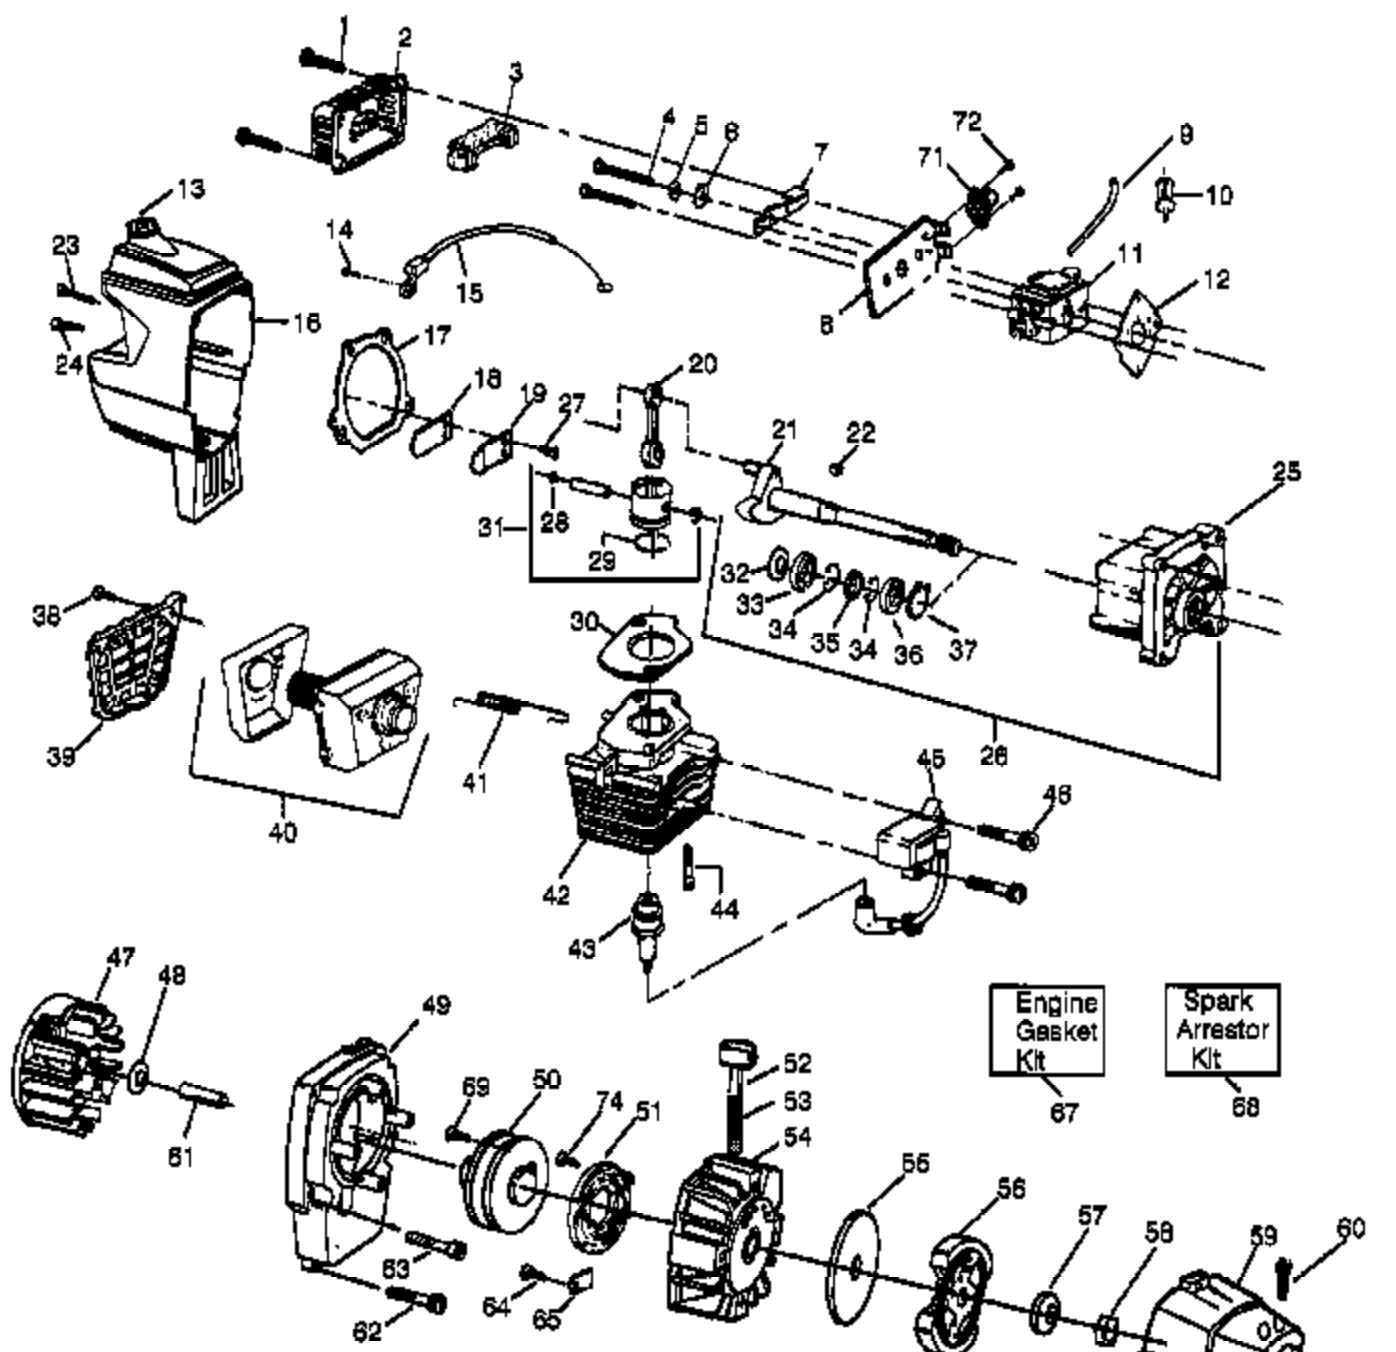

PP185R Gas Trimmer Page 2 of 6
CUTTING HEAD & DRIVE SHAFT

Ref #	Part Number	Qty	Description
55	952701661		Brush Blade Kit
56	530031111		Hex Wrench (5/32)
57	530031098		Hex Wrench (3/16)
58	952030139		Shaft Lubrication
59	530036493		Rocker Switch
60	530047160		Leadwire
61	530014646		Ass'y Throttle Hsg.
62	530036855		Switch Cover
63	530015932		Screw (Short)
64	530015933		Screw (Long)