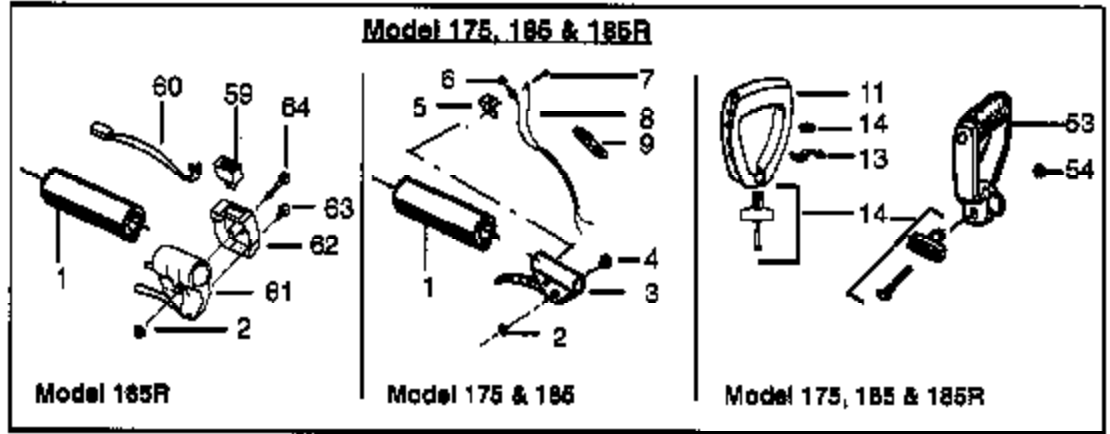

▲ WARNING
All repairs, adjustments and maintenance not described in the Operator's Manual must be performed by qualified service personnel.

55— Optional Brush Blade Kit

Ref #	Part Number	Qty	Description
1	530029445		Drive Shaft Grip
2	530015768		Nut
3	530010959		Throttle Lever Ass'y. w/Lock (Inc. 2 & 4)
4	530027689		Spacer
5	530029090		Switch Bracket
6	530023575		Nut
7	530015767		Screw
8	530029076		Wire Harness Ass'y.
9	530027893		Terminal Lock
10	530094585		Drive Shaft
10	530094566		Drive Shaft
11	530014222		Handle
12	530015610		Nut
13	530094742		Clamp
14	530069252		"T" Handle Ass'y.
15	530094642		Drive Shaft Hsg.
15	530094650		Drive Shaft Hsg.
16	530029162		Decal - Upper
17	530029163		Decal - Lower
18	530094612		Screw
19	530015328		Lockwasher
20	530001642		Lockwasher
21	530001711		Screw
22	530016107		Screw
23	530094568		Gear Box Ass'y.
24	530016107		Screw
25	530069256		Shield Kit Ass'y. (Inc. 26-28)
26	530015037		Screw
27	530094570		Line Limiter
28	534235901		Locknut
29	530094640		Seal
30	530094639		Dust Cup
31	530094571		Grass Washer
32	952711517		Dual Exit Cutting Head (Inc. 33-39)
33	530094931		Hub Ass'y.
34	530094956		Spring
35	530069312		Locking Plate Kit
36	530015542		Screw
37	952711518		Spool w/Line
38	530094522		Release Button
39	530094521		Cover
40	952701643		Single Exit Cutting Head (Inc. 41-48)
41	530094931		Hub Ass'y
42	530093898		Line Saver
43	530340007		Spring
44	530092068		Spring Cap
45	530095121		Drive Gear
46	952701589		Spool w/Line
47	530401183		Release Buttong
48	530092133		Cover
49	952701608		Single Exit Cutting Head (Inc. 50-52)
50	530094557		Hub Ass'y
51	952701607		Spool w/ Line
52	530094494		Cover
53	530010957		Handle
54	530015197		Nut

PP185R Gas Trimmer Page 2 of 6
CUTTING HEAD & DRIVE SHAFT