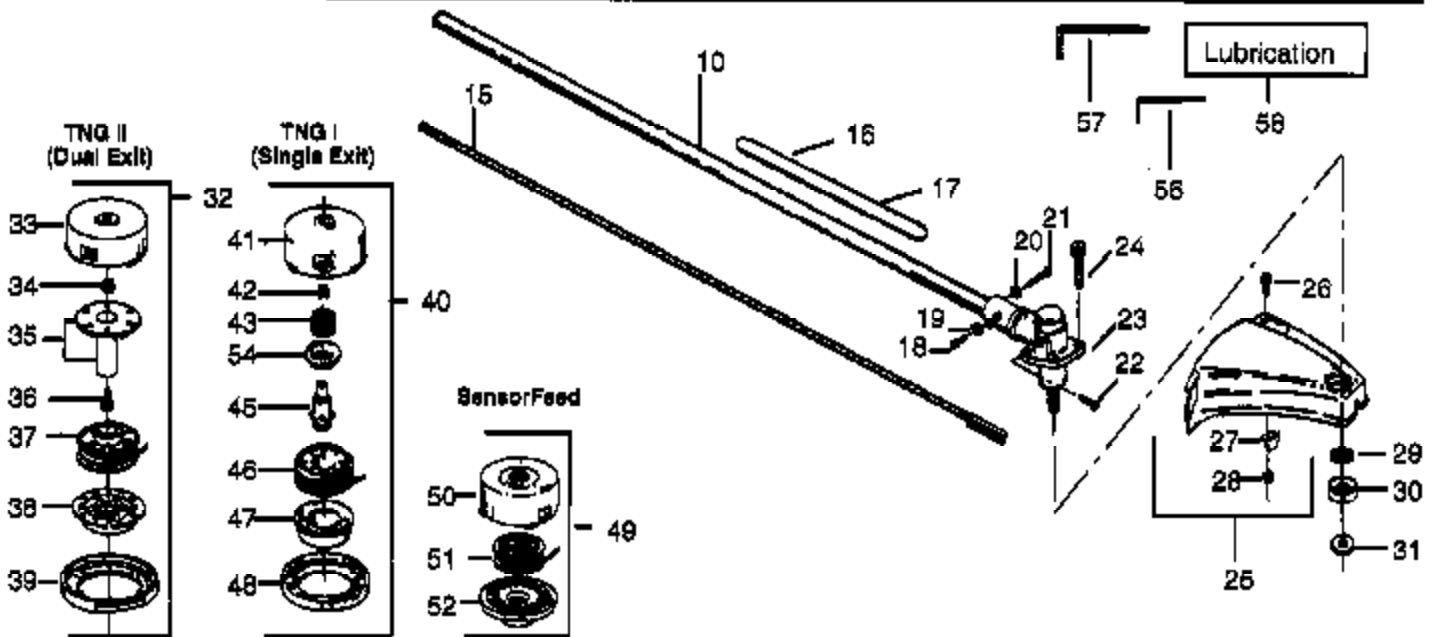

▲ WARNING
All repairs, adjustments and maintenance not described in the Operator's Manual must be performed by qualified service personnel.

55— Optional Brush Blade Kit

Ref #	Part Number	Qty	Description
1	530029445		Drive Shaft Grip
2	530015768		Nut
3	530010959		Throttle Lever Ass'y. w/Lock (Inc. 2 & 4)
4	530027689		Spacer
5	530029090		Switch Bracket
6	530023575		Nut
7	530015767		Screw
8	530029076		Wire Harness Ass'y.
9	530027893		Terminal Lock
10	530094585		Drive Shaft
10	530094566		Drive Shaft
11	530014222		Handle
12	530015610		Nut
13	530094742		Clamp
14	530069252		"T" Handle Ass'y.
15	530094642		Drive Shaft Hsg.
15	530094650		Drive Shaft Hsg.
16	530029162		Decal - Upper
17	530029163		Decal - Lower
18	530094612		Screw
19	530015328		Lockwasher
20	530001642		Lockwasher
21	530001711		Screw
22	530016107		Screw
23	530094568		Gear Box Ass'y.
24	530016107		Screw
25	530069256		Shield Kit Ass'y. (Inc. 26-28)
26	530015037		Screw
27	530094570		Line Limiter
28	534235901		Locknut
29	530094640		Seal
30	530094639		Dust Cup
31	530094571		Grass Washer
32	952711517		Dual Exit Cutting Head (Inc. 33-39)
33	530094931		Hub Ass'y.
34	530094956		Spring
35	530069312		Locking Plate Kit
36	530015542		Screw
37	952711518		Spool w/Line
38	530094522		Release Button
39	530094521		Cover
40	952701643		Single Exit Cutting Head (Inc. 41-48)
41	530094931		Hub Ass'y
42	530093898		Line Saver
43	530340007		Spring
44	530092068		Spring Cap
45	530095121		Drive Gear
46	952701589		Spool w/Line
47	530401183		Release Buttong
48	530092133		Cover
49	952701608		Single Exit Cutting Head (Inc. 50-52)
50	530094557		Hub Ass'y
51	952701607		Spool w/ Line
52	530094494		Cover
53	530010957		Handle
54	530015197		Nut

PP185R Gas Trimmer Page 2 of 6
CUTTING HEAD & DRIVE SHAFT