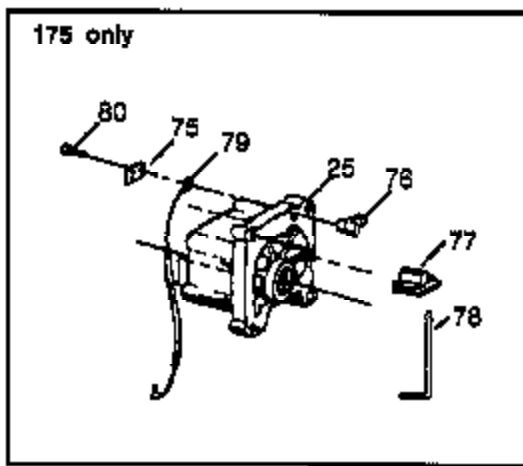

PP185R Gas Trimmer Page 2 of 6
CUTTING HEAD & DRIVE SHAFT

Ref #	Part Number	Qty	Description
55	952701661		Brush Blade Kit
56	530031111		Hex Wrench (5/32)
57	530031098		Hex Wrench (3/16)
58	952030139		Shaft Lubrication
59	530036493		Rocker Switch
60	530047160		Leadwire
61	530014646		Ass'y Throttle Hsg.
62	530036855		Switch Cover
63	530015932		Screw (Short)
64	530015933		Screw (Long)