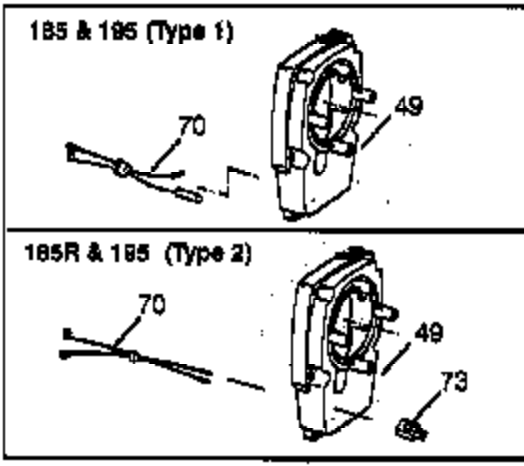

PP185R Gas Trimmer Page 2 of 6
CUTTING HEAD & DRIVE SHAFT

Ref #	Part Number	Qty	Description
55	952701661		Brush Blade Kit
56	530031111		Hex Wrench (5/32)
57	530031098		Hex Wrench (3/16)
58	952030139		Shaft Lubrication
59	530036493		Rocker Switch
60	530047160		Leadwire
61	530014646		Ass'y Throttle Hsg.
62	530036855		Switch Cover
63	530015932		Screw (Short)
64	530015933		Screw (Long)