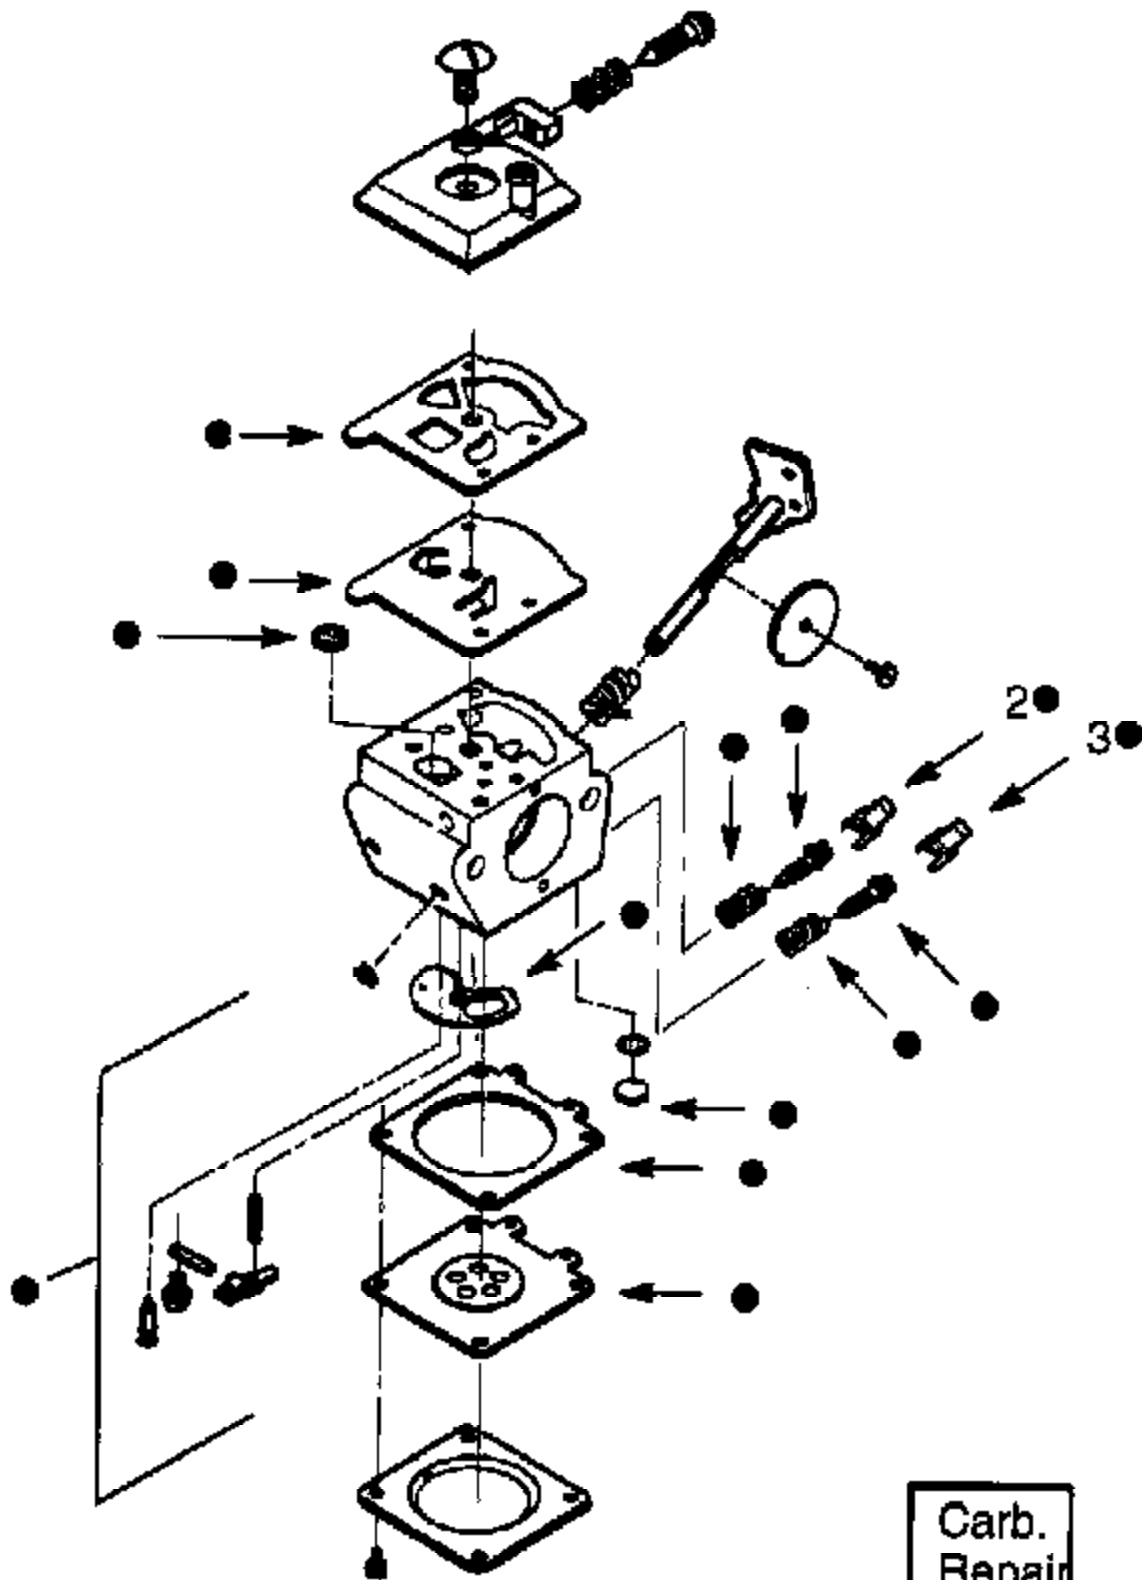

Ref #	Part Number	Qty	Description
1	530035014		Metering Diaphragm
2	530035151		Metering Diaphragm Gasket
3	530035147		Circuit Plate Gasket
4	530035142		Hi Speed Needle
5	530035036		Hi Speed Needle Spring
6	530035141		Idle Needle
7	530035023		Idle Needle Spring
8	530035203		Idle Speed Screw
9	530035208		Idle Speed Spring
10	530035028		Metering Lever Pin
11	530035031		Metering Lever
12	530035188		Metering Lever Spring Included in Gasket/Diaphragm Kit.
13	530035106	PP195 Gas	Inlet Needle Valve Included in Gasket/Diaphragm Kit.
14	530035178	CARBURETOR WA-199 BR	Inlet Screen Included in Gasket/Diaphragm Kit.
15	530035166		Pump Diaphragm Included in Gasket/Diaphragm Kit.
16	530035164		Pump Gasket Included in Gasket/Diaphragm Kit.
17	530035260		Carb. Kwik Repair Kit
18	530035185		Carb. Gasket/Diaphragm Kit Included in Gasket/Diaphragm Kit.