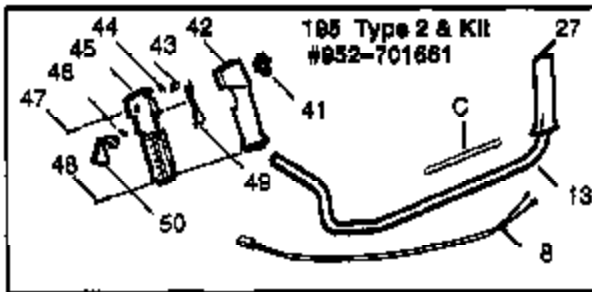

Carb.  
Repair  
Kit

1

---

Ref #	Part Number	Qty	Description
1	530069623		Carburetor Repair Kit Parts indicated by an . in illustration are for clarity only, order complete assembly.
2	530038317		Limiter Cap-Low
3	530038318		Limiter Cap-High

**Model 195 &  
Brush Blade  
Kit (Ref. #59)**

Brush Blade

Kit  
59

Ref #	Part Number	Qty	Description
1	530027900		Switch Bracket
2	530027588		Handlebar Cap
3	530010965		Throttle Lever Ass'y w/Lock(Incl 4 & 17)
4	530015768		Nut
5	530027689		Spacer
6	530023575		Nut
7	530015767		Screw
8	530027726		Type 1
8	530047144		Type 2
9	530027893		Terminal Lock
10	530094572		Handlebar Bracket
11	530027766		Handlebar Grip-Right
12	530027736		Handlebar Grip-Left
13	530014103		Type 1
13	530047139		Type 2
14	530091426		Tie Strap
15	530094566		Drive Shaft
16	530094686		Clamp-Harness Ass'y
17	530015197		Nut
18	530012207		Handlebar Clamp
19	530094650		Drive Shaft Housing
20	530094689		Twin Line Cutting Head
21	530069252		"T" Handle Ass'y
22	530015791		Screw (Use w/Metal Shield)
23	530015328		Lockwasher
24	530094612		Screw
25	530001711		Screw
26	530001642		Lockwasher
27	502145101		Grip-Handlebar-Type 2
28	530094568		Gear Box Ass'y
29	530094616		Screw
30	530094627		Metal Shield
31	530027615		Shield Retention Plate.
32	952711508		8" Brush Blade
33	530015792		Washer-Flat-Blade
34	530015492		Washer-Blade
35	530015793		Nut-Blade
36	530027706		Pad-Drive Shaft Hsg.
37	530094417		Shoulder Strap
38	952711506		4-Point Blade Optional
39	530094640		Seal-Gear Box
40	530094639		Dust Cup
41	503718201		Rocker Switch
42	502208502		Throttle Housing-Left
43	502209602		Throttle Lock
44	502209701		Throttle Spring
45	502208602		Throttle Housing - Right
46	502199301		Trigger Spring
47	503210719		Screw
48	503210738		Screw
49	502199403		Throttle Lockout
50	502199203		Trigger
51	530091656		Hub
52	530091424		Line Saver
53	530094690		Drive Adaptor
54	530091657		Spring