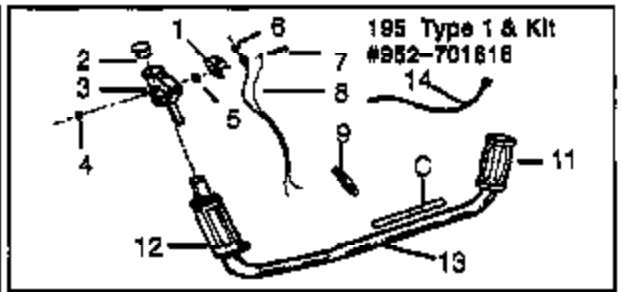

Carb.  
Repair  
Kit

1

---

Ref #	Part Number	Qty	Description
1	530069623		Carburetor Repair Kit Parts indicated by an . in illustration are for clarity only, order complete assembly.
2	530038317		Limiter Cap-Low
3	530038318		Limiter Cap-High

**Model 195 &  
Brush Blade  
Kit (Ref. #59)**

Brush Blade

Kit  
59

Ref #	Part Number	Qty	Description
1	530027900		Switch Bracket
2	530027588		Handlebar Cap
3	530010965		Throttle Lever Ass'y w/Lock(Incl 4 & 17)
4	530015768		Nut
5	530027689		Spacer
6	530023575		Nut
7	530015767		Screw
8	530027726		Type 1
8	530047144		Type 2
9	530027893		Terminal Lock
10	530094572		Handlebar Bracket
11	530027766		Handlebar Grip-Right
12	530027736		Handlebar Grip-Left
13	530014103		Type 1
13	530047139		Type 2
14	530091426		Tie Strap
15	530094566		Drive Shaft
16	530094686		Clamp-Harness Ass'y
17	530015197		Nut
18	530012207		Handlebar Clamp
19	530094650		Drive Shaft Housing
20	530094689		Twin Line Cutting Head
21	530069252		"T" Handle Ass'y
22	530015791		Screw (Use w/Metal Shield)
23	530015328		Lockwasher
24	530094612		Screw
25	530001711		Screw
26	530001642		Lockwasher
27	502145101		Grip-Handlebar-Type 2
28	530094568		Gear Box Ass'y
29	530094616		Screw
30	530094627		Metal Shield
31	530027615		Shield Retention Plate.
32	952711508		8" Brush Blade
33	530015792		Washer-Flat-Blade
34	530015492		Washer-Blade
35	530015793		Nut-Blade
36	530027706		Pad-Drive Shaft Hsg.
37	530094417		Shoulder Strap
38	952711506		4-Point Blade Optional
39	530094640		Seal-Gear Box
40	530094639		Dust Cup
41	503718201		Rocker Switch
42	502208502		Throttle Housing-Left
43	502209602		Throttle Lock
44	502209701		Throttle Spring
45	502208602		Throttle Housing - Right
46	502199301		Trigger Spring
47	503210719		Screw
48	503210738		Screw
49	502199403		Throttle Lockout
50	502199203		Trigger
51	530091656		Hub
52	530091424		Line Saver
53	530094690		Drive Adaptor
54	530091657		Spring