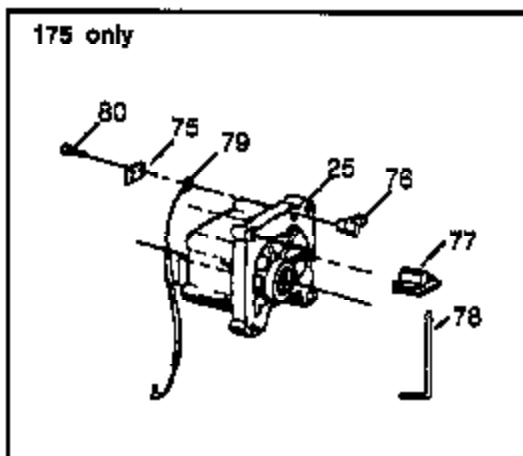

Ref #	Part Number	Qty	Description
1	530015773		Screw
2	530027529		Air Filter Cover
3	530027530		Air Filter
4	530015849		Screw
5	530015852		Spacer
6	530015254		Wave Washer
7	530038103		Choke Shutter
8	530027527		Type 1
8	530037930		Type 2 & 3
9	530069247		Fuel Line
9	530069571		Return Line 185R, 195 Type 2
10	530014362		Fuel Pick-up Ass'y.
11	530035259	PP195 Gas Trip Pin (A-195)	Type 1 (W/298B)
11	530069651	ENGINE BLOCK SHROUD	Type 2 & 3 (W/298B)
12	530019156		Carburetor Gasket
13	530014347		Fuel Cap Ass'y.
14	530015775		Screw
15	530037497		175, 185 & 195 Type 1
15	530047040		185R & 195 (Type 2)
16	530027995		175, 185 & 195 Type 1
16	530047087		185R & 195 (Type 2)
17	530019154		Gasket
18	530027593		Reed
19	530027594		Reed Stop
20	530010960		Connecting Rod Ass'y. (Inc. Bearings)
21	530010934		Crankshaft Ass'y. See Service Reference 1
22	530015126		Flywheel Key
23	530015772		Screw
24	530015771		Screw
25	530014016		Crankcase Ass'y. (Inc. 33-36)
26	530014015		Crankcase/Crankshaft Ass'y. (Inc.21,25,33-37)
27	530016064		Screw
28	530015162		Piston Pin Retainer
29	530025875		Piston Ring
30	530019178		Cylinder Gasket
31	530069277		Piston Kit (Inc. 28, 29, Pin)
33	530032103		Inner Bearing
34	530015787		Retaining Ring
35	530019158		Crankshaft Seal
36	530032102		Outer Bearing
37	530015789		Crankshaft Ret. Ring
38	530015717		Screw
39	530027781		Muffler Guard
40	530069257		Muffler Kit
41	530036409		Muffler Spring
42	530012238		Type 1 & 2
42	530069628		Type 3
43	530030077		Type 1 & 2 (CJ-14)
43	530030075		Type 3 (RCJ-8Y)
44	530015239		Screw
45	530039134		Ignition Module Kit
46	530015128		Screw
47	530039189		Flywheel Ass'y.
48	530347987		Washer
49	530027945		Fan Housing
50	530069291		Starter Pulley (Inc.69)