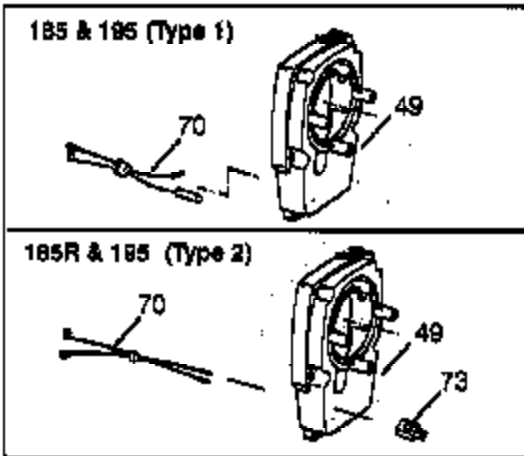

Ref #	Part Number	Qty	Description
1	530015773		Screw
2	530027529		Air Filter Cover
3	530027530		Air Filter
4	530015849		Screw
5	530015852		Spacer
6	530015254		Wave Washer
7	530038103		Choke Shutter
8	530027527		Type 1
8	530037930		Type 2 & 3
9	530069247		Fuel Line
9	530069571		Return Line 185R, 195 Type 2
10	530014362		Fuel Pick-up Ass'y.
11	530035259	PP195 Gas Trip Pin (A-195)	Type 1 (W/298B)
11	530069651	ENGINE BLOCK SHROUD	Type 2 & 3 (W/298B)
12	530019156		Carburetor Gasket
13	530014347		Fuel Cap Ass'y.
14	530015775		Screw
15	530037497		175, 185 & 195 Type 1
15	530047040		185R & 195 (Type 2)
16	530027995		175, 185 & 195 Type 1
16	530047087		185R & 195 (Type 2)
17	530019154		Gasket
18	530027593		Reed
19	530027594		Reed Stop
20	530010960		Connecting Rod Ass'y. (Inc. Bearings)
21	530010934		Crankshaft Ass'y. See Service Reference 1
22	530015126		Flywheel Key
23	530015772		Screw
24	530015771		Screw
25	530014016		Crankcase Ass'y. (Inc. 33-36)
26	530014015		Crankcase/Crankshaft Ass'y. (Inc.21,25,33-37)
27	530016064		Screw
28	530015162		Piston Pin Retainer
29	530025875		Piston Ring
30	530019178		Cylinder Gasket
31	530069277		Piston Kit (Inc. 28, 29, Pin)
33	530032103		Inner Bearing
34	530015787		Retaining Ring
35	530019158		Crankshaft Seal
36	530032102		Outer Bearing
37	530015789		Crankshaft Ret. Ring
38	530015717		Screw
39	530027781		Muffler Guard
40	530069257		Muffler Kit
41	530036409		Muffler Spring
42	530012238		Type 1 & 2
42	530069628		Type 3
43	530030077		Type 1 & 2 (CJ-14)
43	530030075		Type 3 (RCJ-8Y)
44	530015239		Screw
45	530039134		Ignition Module Kit
46	530015128		Screw
47	530039189		Flywheel Ass'y.
48	530347987		Washer
49	530027945		Fan Housing
50	530069291		Starter Pulley (Inc.69)