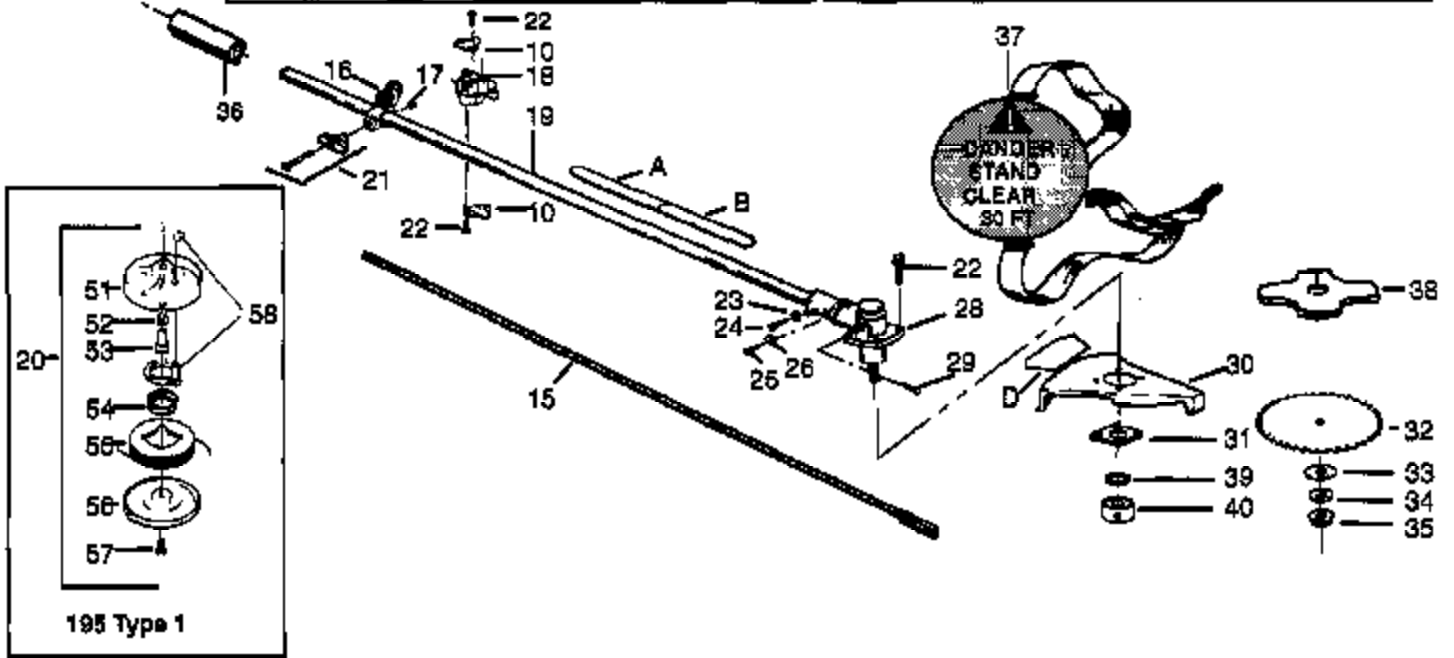

Carb.  
Repair  
Kit

1

---

Ref #	Part Number	Qty	Description
1	530069623		Carburetor Repair Kit Parts indicated by an . in illustration are for clarity only, order complete assembly.
2	530038317		Limiter Cap-Low
3	530038318		Limiter Cap-High

**Model 195 &  
Brush Blade  
Kit (Ref. #59)**

Brush Blade

Kit  
59

Ref #	Part Number	Qty	Description
1	530027900		Switch Bracket
2	530027588		Handlebar Cap
3	530010965		Throttle Lever Ass'y w/Lock(Incl 4 & 17)
4	530015768		Nut
5	530027689		Spacer
6	530023575		Nut
7	530015767		Screw
8	530027726		Type 1
8	530047144		Type 2
9	530027893		Terminal Lock
10	530094572		Handlebar Bracket
11	530027766		Handlebar Grip-Right
12	530027736		Handlebar Grip-Left
13	530014103		Type 1
13	530047139		Type 2
14	530091426		Tie Strap
15	530094566		Drive Shaft
16	530094686		Clamp-Harness Ass'y
17	530015197		Nut
18	530012207		Handlebar Clamp
19	530094650		Drive Shaft Housing
20	530094689		Twin Line Cutting Head
21	530069252		"T" Handle Ass'y
22	530015791		Screw (Use w/Metal Shield)
23	530015328		Lockwasher
24	530094612		Screw
25	530001711		Screw
26	530001642		Lockwasher
27	502145101		Grip-Handlebar-Type 2
28	530094568		Gear Box Ass'y
29	530094616		Screw
30	530094627		Metal Shield
31	530027615		Shield Retention Plate.
32	952711508		8" Brush Blade
33	530015792		Washer-Flat-Blade
34	530015492		Washer-Blade
35	530015793		Nut-Blade
36	530027706		Pad-Drive Shaft Hsg.
37	530094417		Shoulder Strap
38	952711506		4-Point Blade Optional
39	530094640		Seal-Gear Box
40	530094639		Dust Cup
41	503718201		Rocker Switch
42	502208502		Throttle Housing-Left
43	502209602		Throttle Lock
44	502209701		Throttle Spring
45	502208602		Throttle Housing - Right
46	502199301		Trigger Spring
47	503210719		Screw
48	503210738		Screw
49	502199403		Throttle Lockout
50	502199203		Trigger
51	530091656		Hub
52	530091424		Line Saver
53	530094690		Drive Adaptor
54	530091657		Spring