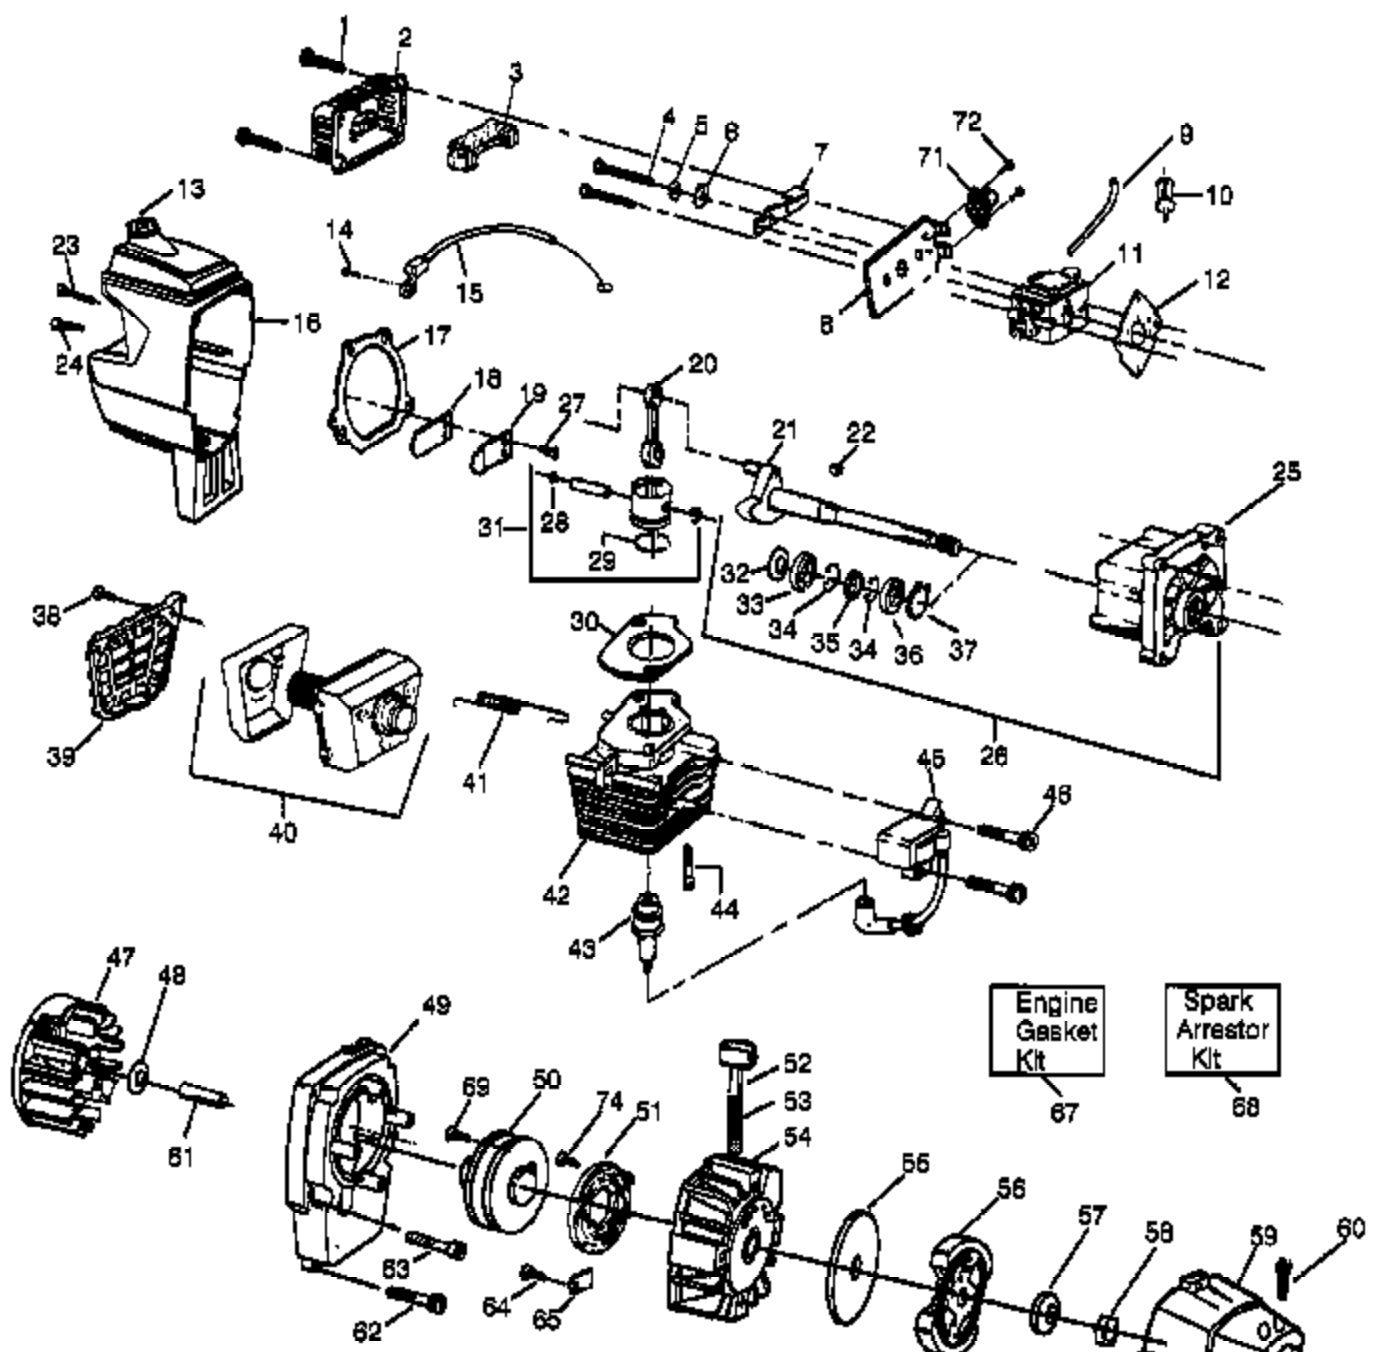

Ref #	Part Number	Qty	Description
1	530015773		Screw
2	530027529		Air Filter Cover
3	530027530		Air Filter
4	530015849		Screw
5	530015852		Spacer
6	530015254		Wave Washer
7	530038103		Choke Shutter
8	530027527		Type 1
8	530037930		Type 2 & 3
9	530069247		Fuel Line
9	530069571		Return Line 185R, 195 Type 2
10	530014362		Fuel Pick-up Ass'y.
11	530035259	PP195 Gas Trip Pin (A-195)	Type 1 (W/298B)
11	530069651	ENGINE BLOCK SHROUD	Type 2 & 3 (W/298B)
12	530019156		Carburetor Gasket
13	530014347		Fuel Cap Ass'y.
14	530015775		Screw
15	530037497		175, 185 & 195 Type 1
15	530047040		185R & 195 (Type 2)
16	530027995		175, 185 & 195 Type 1
16	530047087		185R & 195 (Type 2)
17	530019154		Gasket
18	530027593		Reed
19	530027594		Reed Stop
20	530010960		Connecting Rod Ass'y. (Inc. Bearings)
21	530010934		Crankshaft Ass'y. See Service Reference 1
22	530015126		Flywheel Key
23	530015772		Screw
24	530015771		Screw
25	530014016		Crankcase Ass'y. (Inc. 33-36)
26	530014015		Crankcase/Crankshaft Ass'y. (Inc.21,25,33-37)
27	530016064		Screw
28	530015162		Piston Pin Retainer
29	530025875		Piston Ring
30	530019178		Cylinder Gasket
31	530069277		Piston Kit (Inc. 28, 29, Pin)
33	530032103		Inner Bearing
34	530015787		Retaining Ring
35	530019158		Crankshaft Seal
36	530032102		Outer Bearing
37	530015789		Crankshaft Ret. Ring
38	530015717		Screw
39	530027781		Muffler Guard
40	530069257		Muffler Kit
41	530036409		Muffler Spring
42	530012238		Type 1 & 2
42	530069628		Type 3
43	530030077		Type 1 & 2 (CJ-14)
43	530030075		Type 3 (RCJ-8Y)
44	530015239		Screw
45	530039134		Ignition Module Kit
46	530015128		Screw
47	530039189		Flywheel Ass'y.
48	530347987		Washer
49	530027945		Fan Housing
50	530069291		Starter Pulley (Inc.69)