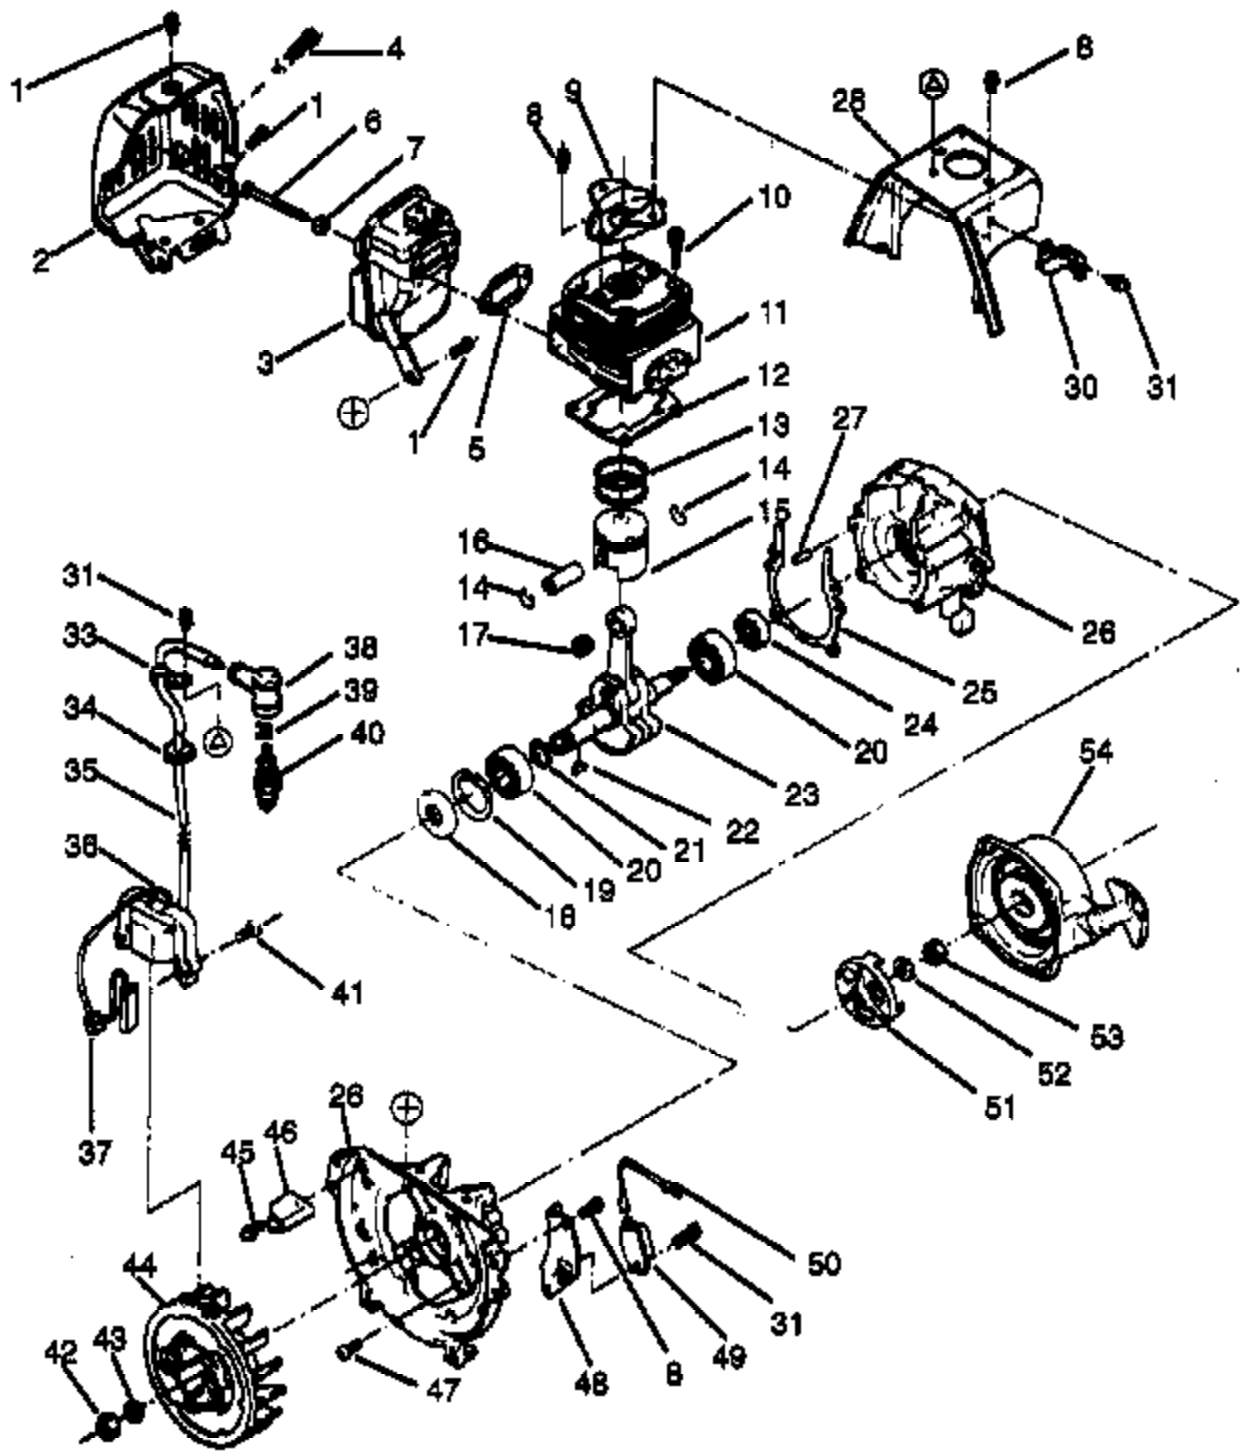

Ref #	Part Number	Qty	Description
1	530094014		Screw
2	530094124		Muffler Cover
3	530094011		Muffler Ass'y.
4	530094428		Spark Arrestor
5	530094012		Gasket
6	530094013		Bolt
7	530015181		Washer
8	530094020		Screw
9	530094019		Bracket
10	530094005		Bolt
11	530094003		Cylinder
12	530094004		Gasket
13	530094023	PP200 Gas Engine 10 of 10	Piston Ring Set
14	530094025	INTERIOR POWER UNIT	Snap Ring
15	530094022		Piston
16	530094024		Piston Pin
17	530094027		Bearing
18	530094045		Seal
19	530094049		Snap Ring
20	530094044		Bearing
21	530094028		Shim(0.1mm)
21	530094029		Shim(0.2mm)
21	530094030		Shim((0.4mm)
21	530094031		Shim(0.6mm)
22	530094083		Crankshaft Key
23	530094026		Crankshaft Ass'y. (Inc. #17)
24	530094046		Seal
25	530094043		Gasket
26	530094041		Crankcase/Fan Hsg. Ass'y.
27	530094042		Pin
28	530094018		Cylinder Cover
30	530094075		Clamp
31	530094081		Screw
33	530094076		Clamp
34	530094078		Grommet
35	530094079		High Tension Wire
36	530094072		Coil
37	530094077		Grommet
38	530094085		Cap
39	530094086		Spring
40	530094084		Spark Plug
41	530094080		Bolt
42	530094082		Nut
43	530094074		Washer
44	530094071		Flywheel
45	530094021		Screw
46	530094017		Plate
47	530094048		Screw
48	530094016		Igniter Cover
49	530094073		Igniter
50	530094184		Lead Wire Switch
51	530094033		Pulley
52	530094036		Washer
53	530094035		Nut
54	530094032		Recoil Starter Ass'y.