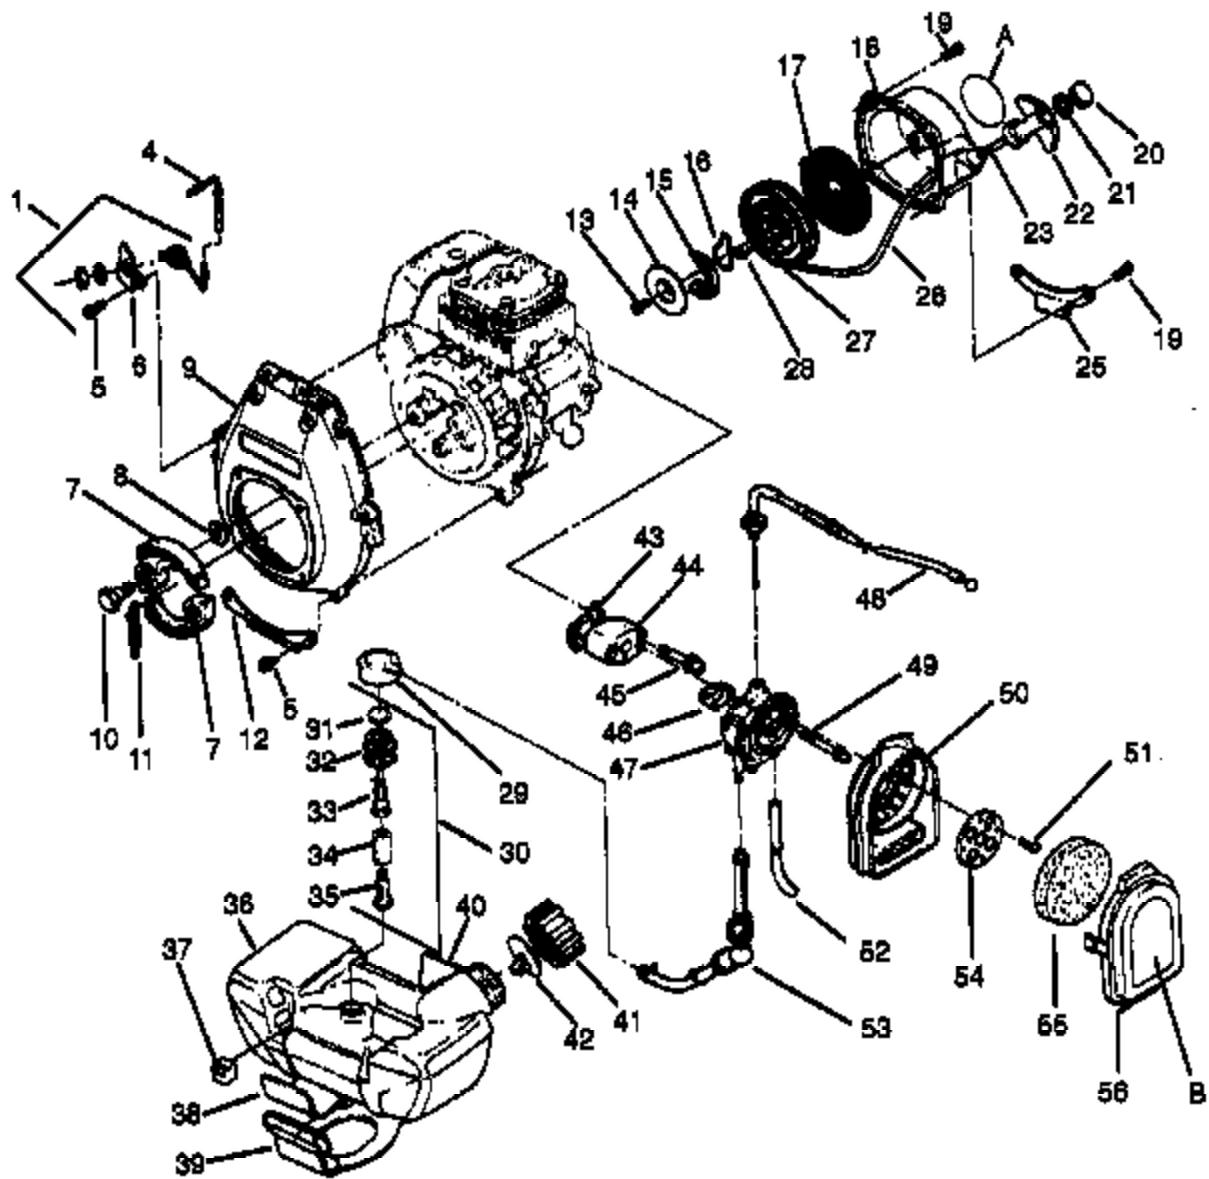

Ref #	Part Number	Qty	Description
1	530094087		Switch Stop
4	530094089		Lead Wire Switch
5	530094047		Screw
6	530094088		Bracket
7	530094038		Clutch Shoe
8	530094040		Washer
9	530094041		Crankcase./Fan Hsg. Ass'y. on Page 3)
10	530094037		Clutch Pin
11	530094039		Spring
12	530094064		Bracket
13	530094128		Screw
14	530094129		Cover
15	530094130		Recoil Pawl
16	530094131		Recoil Spring
17	530094134		Recoil Spring
18	530094032		Recoil Starter Ass'y. (Inc.13-17,23,26-28)
19	530094034		Screw
20	530094138		Cap
21	530094206		Washer
22	530094136		Handle
23	530094139		Guide
25	530094063		Bracket
26	530069232		Rope Kit
27	530094133		Recoil Reel
28	530094132		Spring
29	530094183		Tank Cap Strainer
30	530094061		Fuel Strainer Ass'y. (Inc. #31-35)
31	530094179		Filter
32	530094182		Tube
33	530094181		Clip
34	530094178		Element
35	530094180		Weight
36	530094058		Fuel Tank Ass'y. (Inc. #41 & 42)
37	530094065		Fuel Tank Damper
38	530094067		Fuel Tank Damper
39	530094066		Fuel Tank Band
40	530094068		Fuel Tank Damper
41	530094059		Tank Cap
42	530094060		Breather Cap
43	530094055		Gasket
44	530094054		Insulator
45	530094057		Screw
46	530094056		Gasket
47	530094053		Carb. Ass'y.
48	530094052		Throttle Cable
49	530094125		Screw
50	530094006		Air Cleaner Case
51	530094010		Screw
52	530094126		Line
53	530094196		Pump
54	530094009		Plate
55	530094008		Air Cleaner
56	530094007		Cap
A	530027046		YP200
A	530027152		XR-200 (Not a serviceable part)
A	530029147		PP200

PP200 Gas Engine, 7 of 10
EXTERIOR POWER UNIT