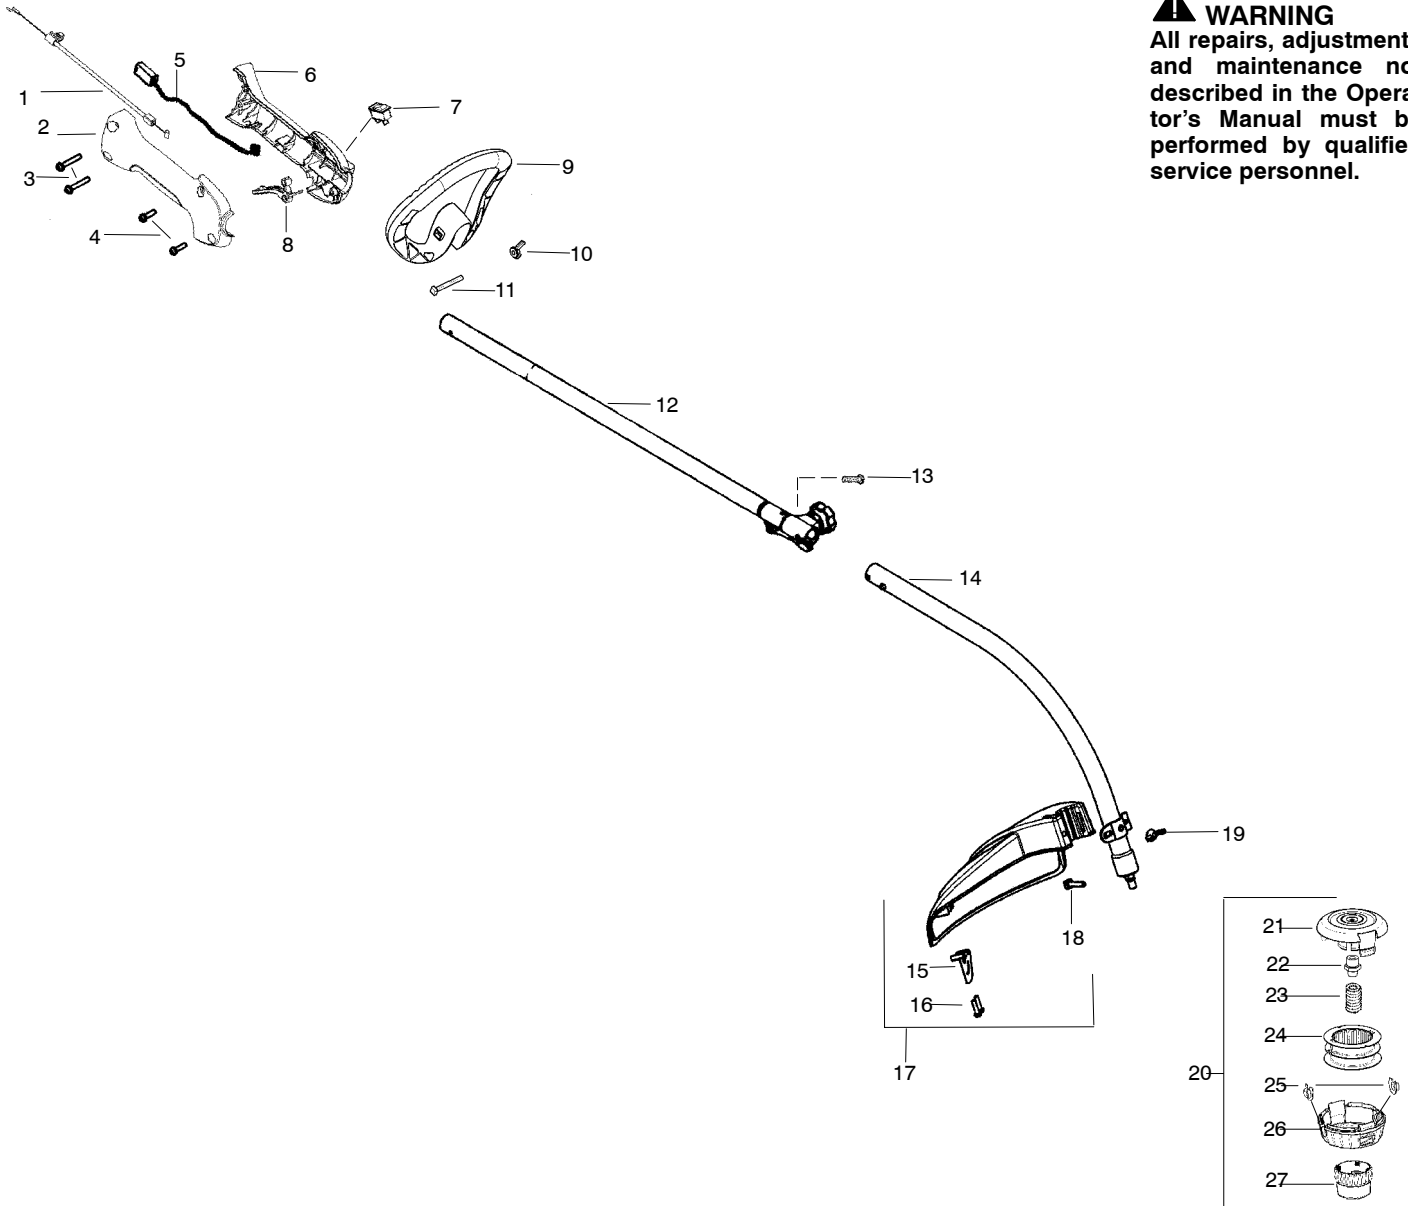

⚠ WARNING
All repairs, adjustments and maintenance not described in the Operator's Manual must be performed by qualified service personnel.

Ref.	Part No.	Description	Ref.	Part No.	Description	Ref.	Part No.	Description
1.	530059759	Assy-Throttle Cable	15.	530052286	Limiters-Line			
2.	530057541	Hsg.-Throttle (RH)	16.	530015814	Screw			
3.	530016406	Screw	17.	530071802	Kit-Shield Assy. (Incl. 15,16,18,19)			
4.	530015814	Screw	18.	530015820	Bolt			
5.	530054183	Assy.-Wire	19.	530016152	Wingnut			
6.	530059760	Hsg. Throttle (LH)	20.	537419214	Assy-TNG7 (Incl. 21, 22,23,24,25,26,27)			
7.	530069572	Kit-Switch	21.	537419303	Housing		545186849	Operator Manual
8.	545077601	Trigger-Throttle	22.	537419901	Adapter		545209101	Decal-Shaft Warning
9.	530058583	Assy-Handle-Assist (Incl. 10,11)	23.	537338801	Spring		545167703	Decal-Upper Shaft
10.	530016152	Wingnut	24.	545080801	Assy-Wound Spool			
11.	530015786	Bolt	25.	505496401	Eyelet			
12.	530071791	Kit-Upper Shaft (Incl. flex, clamp & 13)	26.	505506201	Cover			
13.	530016344	Screw	27.	537419601	Knob			
14.	530071788	Kit-Lower Shaft						