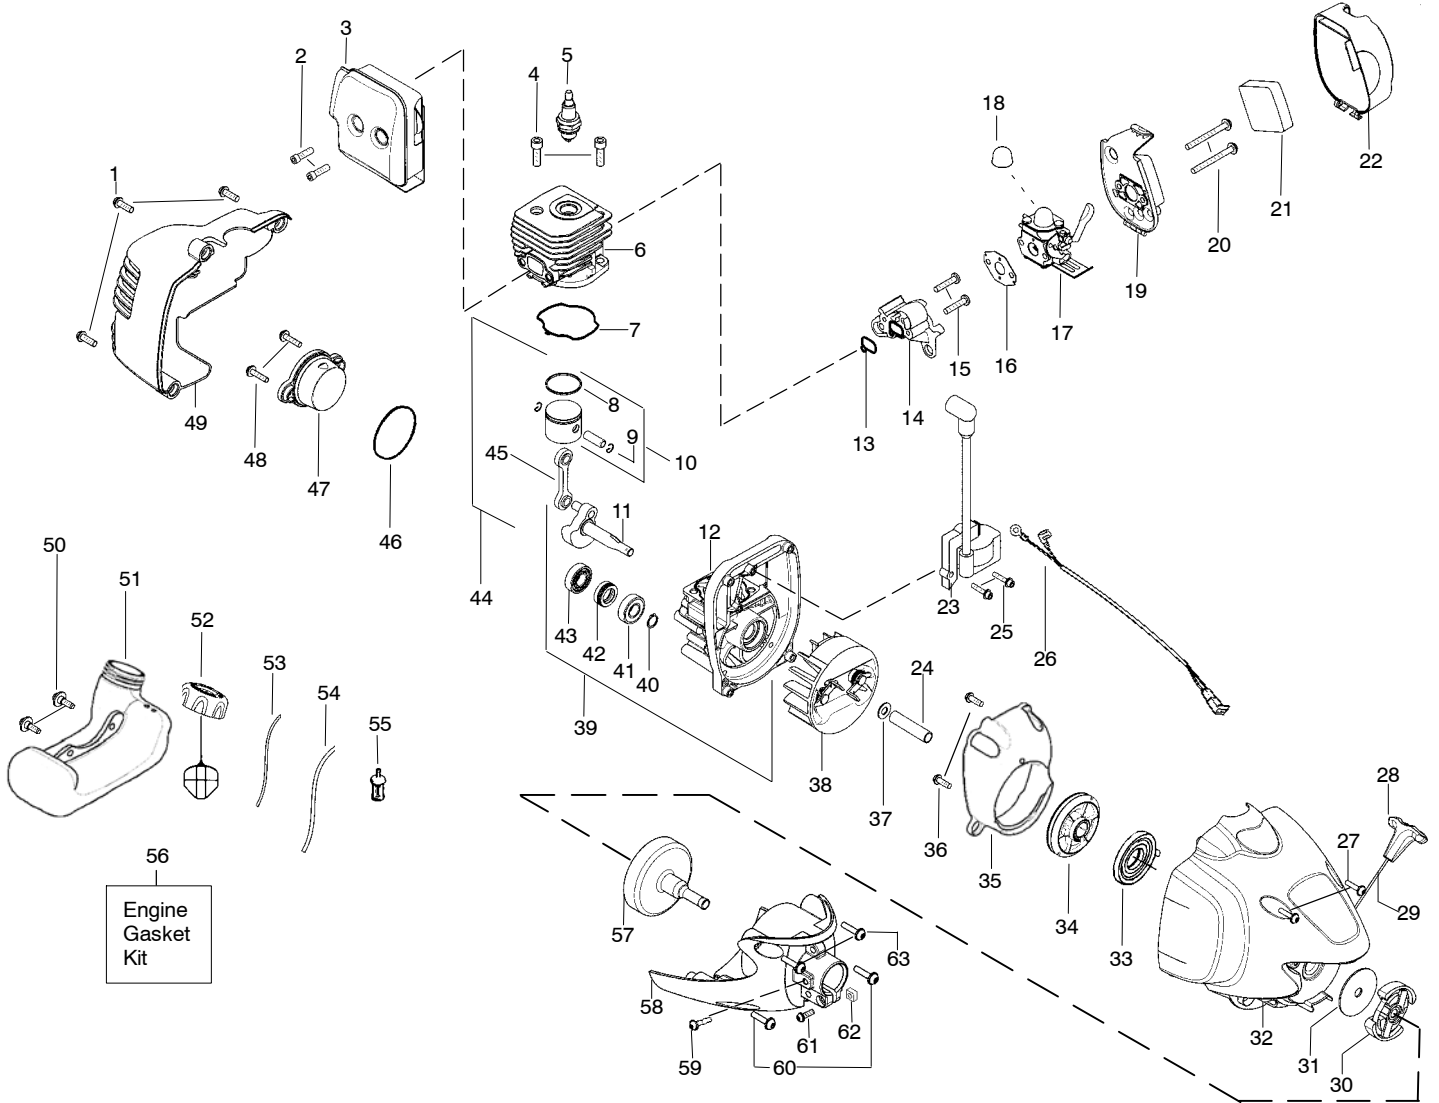

Ref.	Part No.	Description	Ref.	Part No.	Description	Ref.	Part No.	Description
1.	530015880	Screw	21.	530036575	Foam-Air Filter	44.	530071785	Kit-piston/rod (Incl. 10,45)
2.	530058982	Bolt-Muffler	22.	530057545	Cover-Air Box	45.	530069945	Kit-Conn. Rod
3.	530057538	Assy-Muffler/Shield (Incl. 2)	23.	530035505	Ignition Module	46.	530071750	O-Ring-C'case (kit)
4.	530015953	Screw-Cylinder	24.	530059758	Spacer-Flywheel	47.	530057954	Assy-Plug (incl.46)
5.	952030249	Spark Plug (RCJ 6Y)	25.	530016357	Screw	48.	530016386	Screw
6.	530012541	Cylinder	26.	545015601	Assy-Switch wire	49.	530057539	Shroud-Rear
7.	530071750	Seal-Cylinder (kit)	27.	530016386	Screw	50.	530016445	Retainer-Tank
8.	530055120	Piston Ring	28.	530054834	Handle-Starter	51.	545103702	Assy-Fuel Tank (incl. filter, lines & fuel cap)
9.	530015162	Retainer-Piston Pin	29.	545050409	Kit - Rope	52.	530057973	Assy-Fuel Cap
10.	530071833	Kit - Piston (Incl. 8, 9)	30.	530055122	Assy-Clutch	53.	530069247	Kit-Fuel Line (Small)
11.	530012579	Assy-Crankshaft	31.	530094189	Washer-Clutch	54.	530069216	Kit-Fuel Line (Large)
12.	530012582	Assy-Crankcase (Incl. 41,42,43)	32.	545016004	Assy.-Fan Hsg	55.	530095646	Assy-Fuel Pickup
13.	530071750	Seal-Cyl/Carb.(kit)	33.	545054901	Spring-Starter	56.	530071750	Kit-Engine Gasket (Incl. 7,13,16,46)
14.	530057547	Adapter-Carb.	34.	545050407	Kit-Starter Pulley	57.	530150247	Assy-Clutch Drum
15.	530016441	Screw	35.	545080601	Baffle	58.	545077301	Assy-Clutch Cover (Incl. 61,62)
16.	530071750	Gasket-Carb. (kit)	36.	530015880	Screw	59.	530016319	Screw-Align
17.	530071811	Kit-Carb.(C1U-W19)	37.	530016463	Washer-Clutch Flat	60.	530015772	Screw
(Note: Repair kits are not available for this carburetor)			38.	530039243	Assy-Flywheel	61.	530016381	Screw 12-24
18.	530058709	Bulb-Purge	39.	530071951	Assy-C'case & C'shaft (Incl. 11,12,40)	62.	530016382	Nut 12-24
19.	545077501	Air Box	40.	530015941	Retain. Ring-C'shaft	63.	530015814	Screw
20.	530016429	Screw	41.	530055728	Outer Bearing			
			42.	530019264	Seal-C'shaft			
			43.	530032125	Inner Bearing