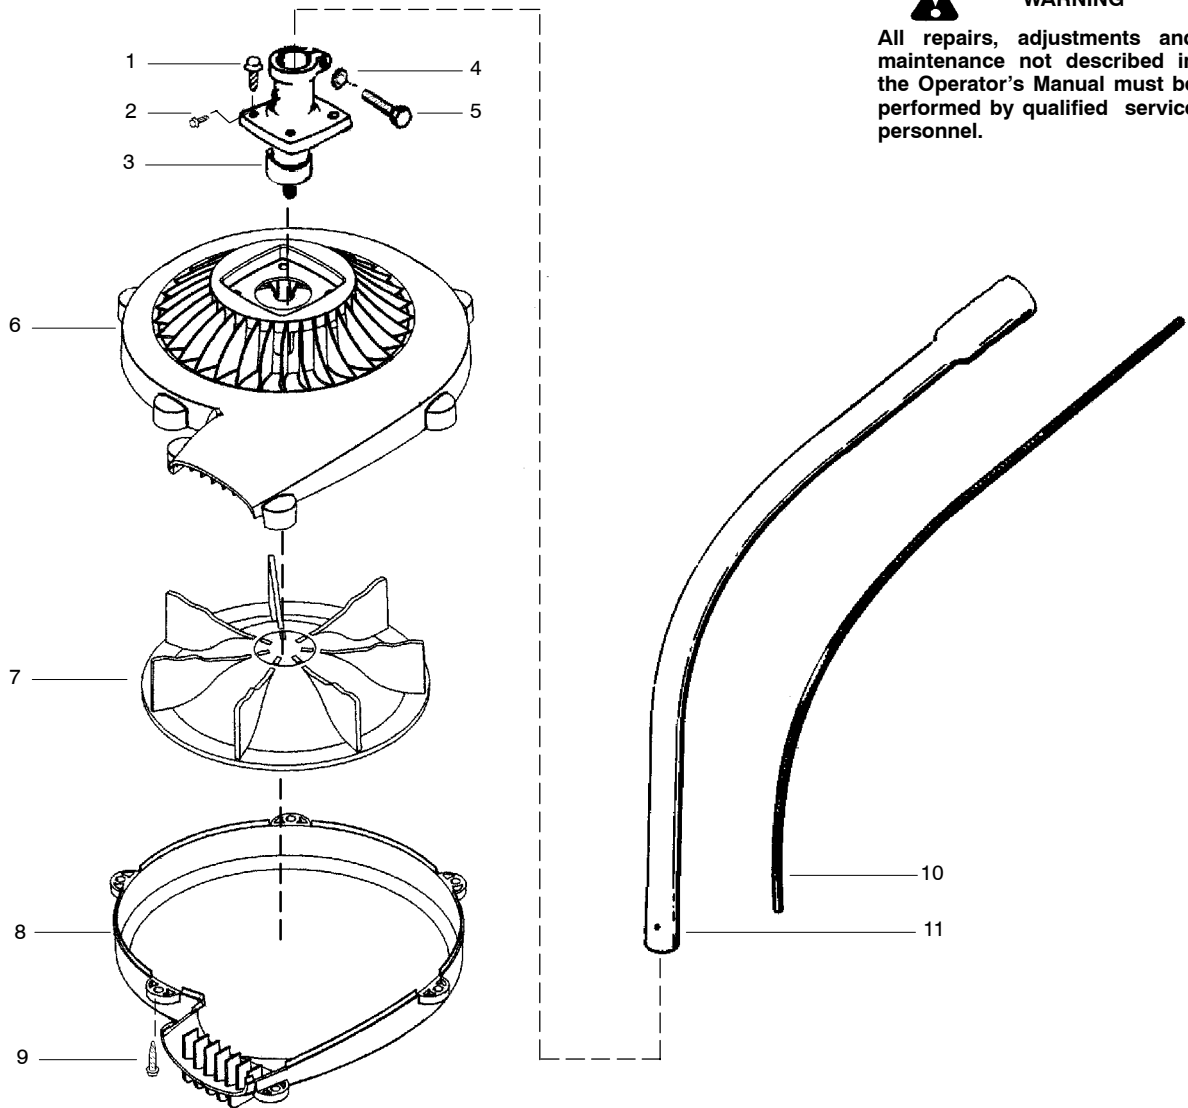

TYPE 1

Ref.	Part No.	Description	Ref.	Part No.	Description
1.	530016360	Screw (brg hsg/blwr)	Not Shown		
2.	530015518	Screw-Shaft Alignment			
3.	530094581	Assy-Bearing Hsg. (incl. # 2,4,5)			
4.	530092227	Washer-Lock (star)		530088053	Manual
5.	534828400	Bolt		530095894	Hanger-Attachment
6.	530095891	Blower-Scroll (upper)		530056340	Decal-Impeller Hsg.
7.	530055123	Impeller			
8.	530095892	Blower-Scroll (lower)			
9.	530016273	Screw			
10.	530095884	Flexshaft-Split Boom			
11.	530095990	Assy-Lower Driveshaft			

✓ = NEW PART NUMBER FOR THIS IPL

★ = REFER TO THE SERVICE REFERENCE INDICATED FOR MORE INFORMATION. (LOCATED AT END OF IPL)

TYPE 2

WARNING

All repairs, adjustments and maintenance not described in the Operator's Manual must be performed by qualified service personnel.

Ref.	Part No.	Description	Ref.	Part No.	Description
1.	530096026	Clamp-Right			
2.	530015814	Screw			
3.	530096042	Hsg.-Blower (upper)			
4.	530016389	Washer			
5.	530055123	Impeller			
6.	530095893	Arbor-Impeller			
7.	530095892	Hsg.-Blower (lower)			
8.	530016273	Screw			
9.	530016179	Screw			
10.	530096025	Clamp-Left			
11.	530071609	Assy-Lower Driveshaft (incl. flex)			
			Not Shown		
			↗ 545133455	Manual	
			530095894	Hanger-Attachment	
			530056340	Decal-Impeller Hsg.	

↗ = NEW PART NUMBER FOR THIS IPL

★ = REFER TO THE SERVICE REFERENCE INDICATED FOR MORE INFORMATION. (LOCATED AT END OF IPL)