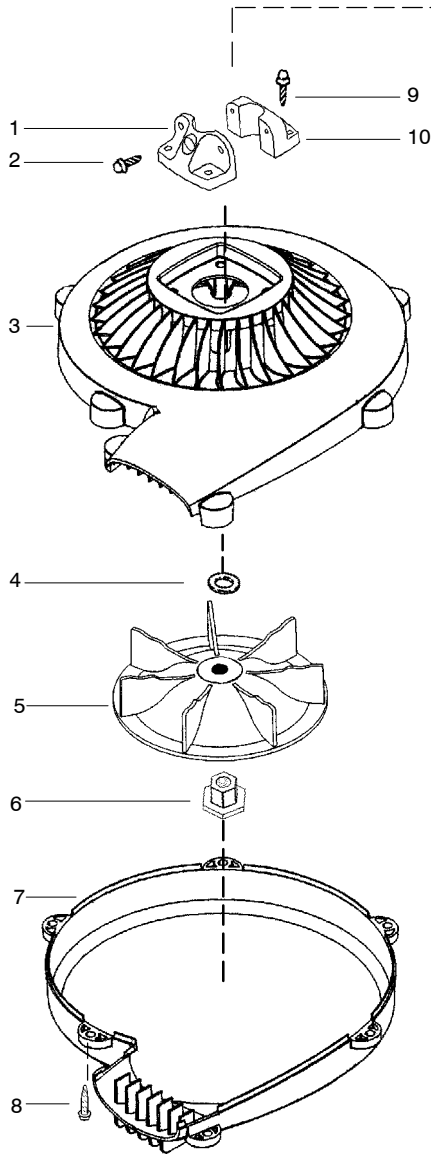

TYPE 1

Ref.	Part No.	Description	Ref.	Part No.	Description
1.	530016360	Screw (brg hsg/blwr)	Not Shown		
2.	530015518	Screw-Shaft Alignment			
3.	530094581	Assy-Bearing Hsg. (incl. # 2,4,5)			
4.	530092227	Washer-Lock (star)		530088053	Manual
5.	534828400	Bolt		530095894	Hanger-Attachment
6.	530095891	Blower-Scroll (upper)		530056340	Decal-Impeller Hsg.
7.	530055123	Impeller			
8.	530095892	Blower-Scroll (lower)			
9.	530016273	Screw			
10.	530095884	Flexshaft-Split Boom			
11.	530095990	Assy-Lower Driveshaft			

✓ = NEW PART NUMBER FOR THIS IPL

★ = REFER TO THE SERVICE REFERENCE INDICATED FOR MORE INFORMATION. (LOCATED AT END OF IPL)

TYPE 2

WARNING

All repairs, adjustments and maintenance not described in the Operator's Manual must be performed by qualified service personnel.

Ref.	Part No.	Description	Ref.	Part No.	Description
1.	530096026	Clamp-Right			
2.	530015814	Screw			
3.	530096042	Hsg.-Blower (upper)			
4.	530016389	Washer			
5.	530055123	Impeller			
6.	530095893	Arbor-Impeller			
7.	530095892	Hsg.-Blower (lower)			
8.	530016273	Screw			
9.	530016179	Screw			
10.	530096025	Clamp-Left			
11.	530071609	Assy-Lower Driveshaft (incl. flex)			
			Not Shown		
			↗ 545133455	Manual	
			530095894	Hanger-Attachment	
			530056340	Decal-Impeller Hsg.	

↗ = NEW PART NUMBER FOR THIS IPL

★ = REFER TO THE SERVICE REFERENCE INDICATED FOR MORE INFORMATION. (LOCATED AT END OF IPL)