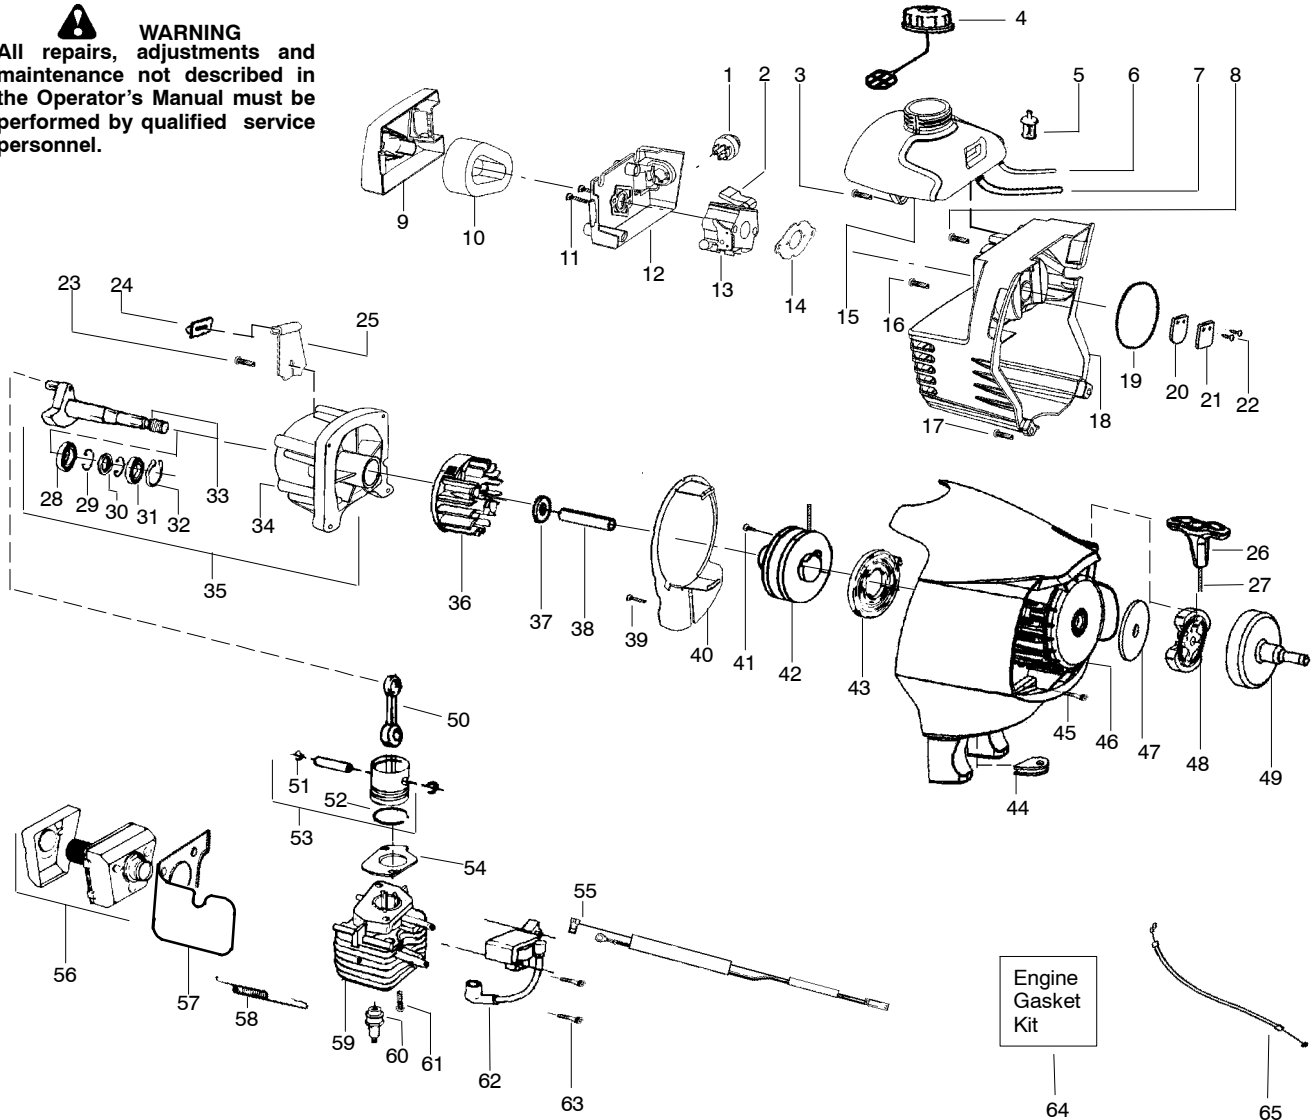

WARNING
All repairs, adjustments and maintenance not described in the Operator's Manual must be performed by qualified service personnel.

Ref.	Part No.	Description	Ref.	Part No.	Description	Ref.	Part No.	Description
1.	530047721	Bulb-Purge	24.	530055492	Isolator-Tank	48.	530055122	Assy-Clutch
2.	530071717	Kit-Choke Lever	25.	530054941	Ret.-Tank	49.	530028799	Drum-Clutch
3.	530015843	Screw-tank	26.	530054834	Handle-Starter	50.	530010960	Assy-Conn. Rod
4.	530049386	Cap-Fuel w/ret.	27.	530071325	Kit-Rope	51.	530015162	Ret.-Piston pin
5.	530095646	Assy-Fuel pickup	28.	530032103	Bearing-Inner	52.	530025875	Ring-Piston
6.	530071404	Kit-Fuel line	29.	530015787	Retainer	53.	530069277	Kit-Piston (Incl. 51,52)
7.	530069216	Kit-Fuel/Purge line	30.	530019158	Seal	54.	530071401	Gasket-Cylinder(kit)
8.	530015775	Screw	31.	530032102	Bearing-Outer	55.	530058846	Assy-Leadwire
9.	530054935	Cover-Air box	32.	530015789	Ret.-Crankshaft	56.	530069310	Kit-Muffler
10.	530054946	Filter-Air	33.	530028807	Assy-Crankshaft	57.	530058957	Shield
11.	530015849	Screw-Carb.	34.	530012514	Assy-Crankcase (Incl. 28-31)	58.	530036409	Spring-Muffler
12.	530054934	Box-Air	35.	530071685	Assy-C'case/C'shaft (Incl. 32,33,34)	59.	530071581	Kit-Cylinder
13.	530071637	Assy-Carb(WT628)	36.	530055524	Assy-Flywheel	60.	952030249	Plug-Spark(RCJ-6Y)
(Note: Repair kits are not available for this carburetor)			37.	530016030	Washer	61.	530001624	Bolt-Cyl. 1/4-20"
14.	530071401	Gasket-Carb.(kit)	38.	530055620	Spacer	62.	530039218	Module-Ignition
15.	530055317	Assy-Fuel Tank	39.	530015775	Screw-Baffle	63.	530016357	Screw-Module
16.	530015771	Screw-Crankcase	40.	530054939	Plate-Baffle	64.	530071401	Kit-Gasket (Incl. 14,19, 54)
17.	530015952	Screw-Shroud	41.	530016391	Screw-Rope	65.	530058962	Assy-Throttle cable
18.	530058797	Shroud	42.	530071399	Kit-Pulley(incl.41)			
19.	530071401	O-ring-Shroud (kit)	43.	530042086	Spring-Starter			
20.	530027593	Valve-Reed	44.	530019182	Grommet			
21.	530054596	Stop-Reed	45.	530015810	Screw-F/hsg.			
22.	530016064	Screw-Reed stop	46.	530055248	Assy.-Fan Housing			
23.	530015875	Screw-Retainer	47.	530094189	Washer-Clutch			