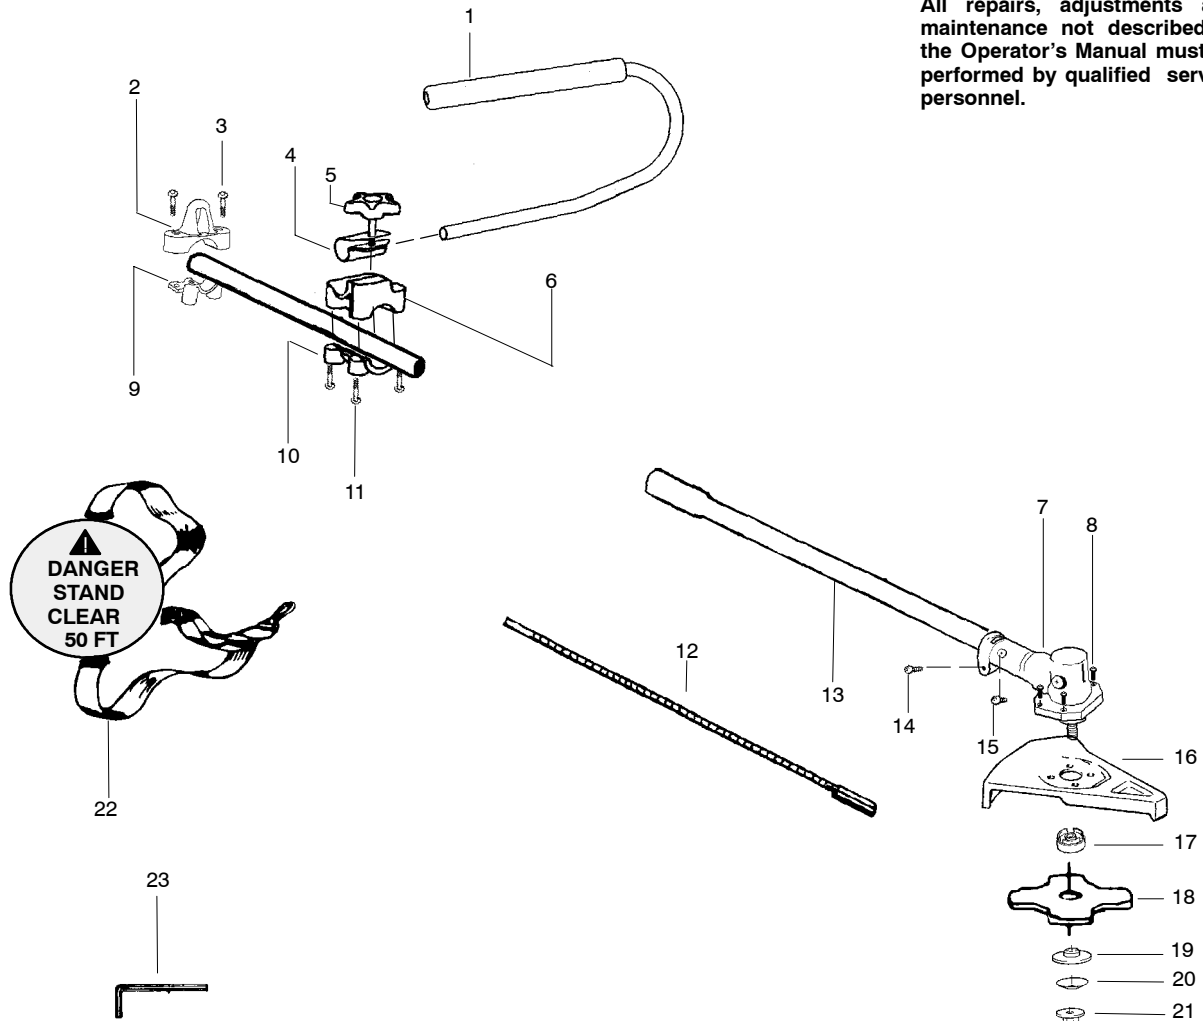

TYPE 1

WARNING
All repairs, adjustments and maintenance not described in the Operator's Manual must be performed by qualified service personnel.

Ref.	Part No.	Description	Ref.	Part No.	Description
1.	530071394	Kit-Handlebar (incl. grip, cap, decal)	18.	952701611	Accy.-Weed Blade (8")
2.	530055392	Clamp-Harness Upper	19.	530095816	Washer-Blade Retaining
3.	530015770	Screw	20.	530016240	Washer-Belleville
4.	530095970	Clamp-Handlebar	21.	530015793	Nut-Flange
5.	530016336	Knob	22.	530094408	Assy-Shoulder Strap
6.	530095971	Base-Clamp	23.	530031159	Wrench-Hex (5/32")
7.	530071585	Assy-Gearbox			
8.	530016312	Screw			
9.	530055395	Clamp-Harness Lower			
10.	530071684	Kit-Clamp-Tube (incl. #11)	Not Shown		
11.	530015770	Screw			
12.	530096183	Flexshaft-Split boom		530163878	Manual
13.	530096021	Assy.-Driveshaft		530095894	Hanger-Attachment
14.	530016014	Screw		530056129	Decal-Shaft Warning
15.	530016224	Screw-Alignment		530056335	Decal-Blade Direction
16.	530071383	Kit-Blade Shield			
17.	530095815	Dust cup - Blade			

Ref.	Part No.	Description	Ref.	Part No.	Description
1.	530071394	Kit-Handlebar (incl. grip,cap,decal)	18.	530071383	Kit-Blade Shield
2.	530055392	Clamp-Harness Upper	19.	952711584	Accy.-Weed Blade (8")
3.	530058563	Clamp-Bracket	20.	530095816	Washer-Blade Retaining
4.	530015886	Screw	21.	530016240	Washer-Belleville
5.	---	Clamp-Handlebar	22.	530015793	Nut-Flange
	530058766	(7/8")	23.	530031159	Wrench-Hex (5/32")
	530058765	(1")			Not Shown
6.	530095812	Bracket-Shield	530164830		Manual
7.	530096183	Flexshaft-Split boom	530095894		Hanger-Attachment
8.	530071585	Assy-Gearbox	530059680		Decal-Shaft Warning
9.	530016312	Screw	530056335		Decal-Blade Direction
10.	530055395	Clamp-Harness Lower			
11.	530016406	Screw			
12.	530015886	Screw			
13.	530071860	Assy.-Driveshaft			
14.	530016014	Screw			
15.	530016224	Screw-Alignment			
16.	530095815	Dust cup - Blade			
17.	530094408	Assy-Shoulder Strap			