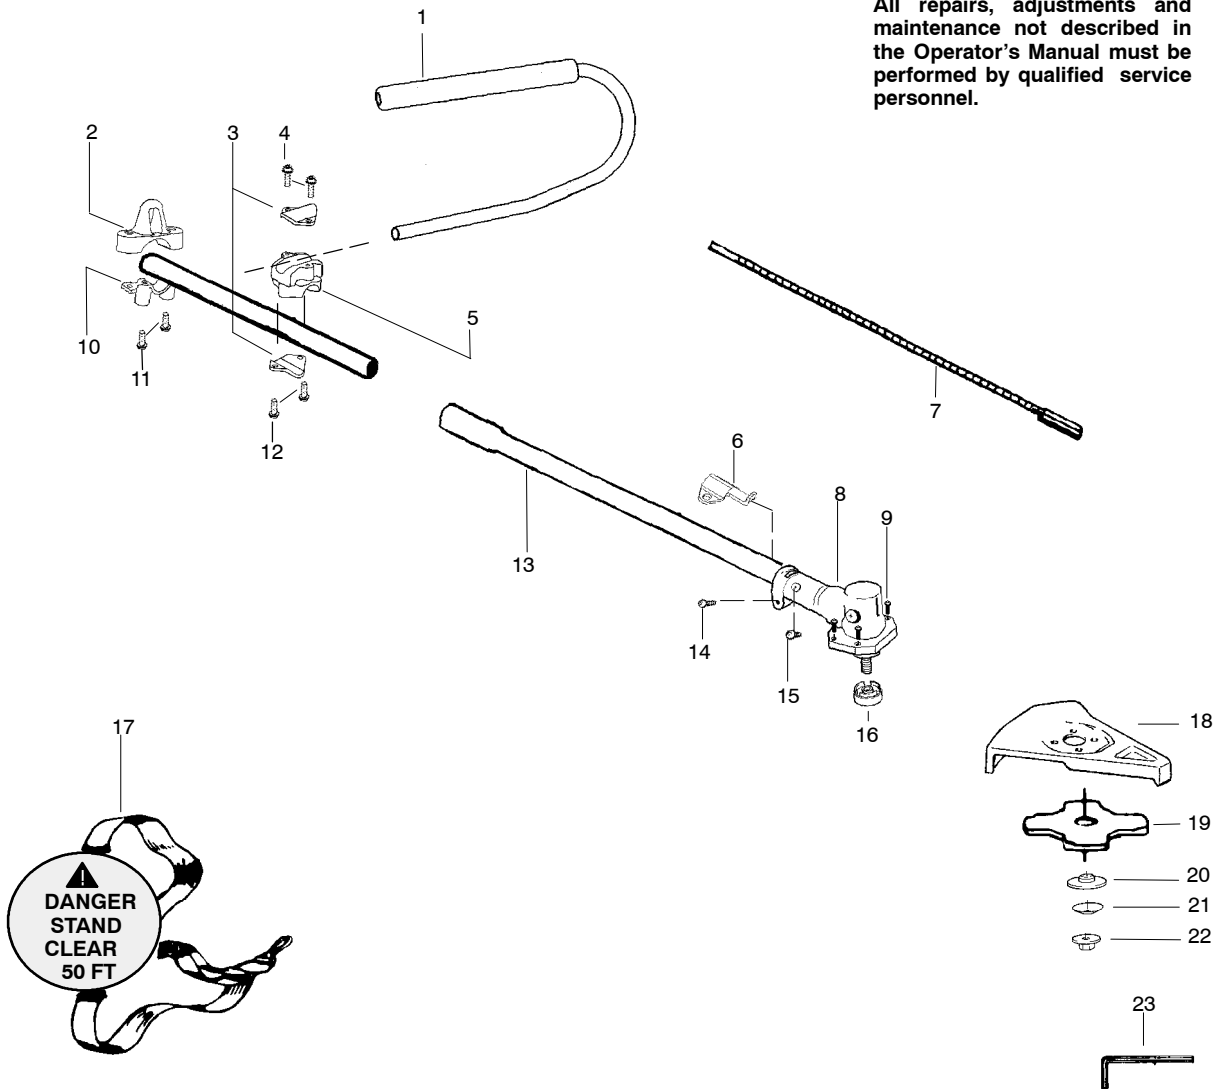

TYPE 1

WARNING
All repairs, adjustments and maintenance not described in the Operator's Manual must be performed by qualified service personnel.

Ref.	Part No.	Description	Ref.	Part No.	Description
1.	530071394	Kit-Handlebar (incl. grip, cap, decal)	18.	952701611	Accy.-Weed Blade (8")
2.	530055392	Clamp-Harness Upper	19.	530095816	Washer-Blade Retaining
3.	530015770	Screw	20.	530016240	Washer-Belleville
4.	530095970	Clamp-Handlebar	21.	530015793	Nut-Flange
5.	530016336	Knob	22.	530094408	Assy-Shoulder Strap
6.	530095971	Base-Clamp	23.	530031159	Wrench-Hex (5/32")
7.	530071585	Assy-Gearbox			
8.	530016312	Screw			
9.	530055395	Clamp-Harness Lower			
10.	530071684	Kit-Clamp-Tube (incl. #11)	Not Shown		
11.	530015770	Screw			
12.	530096183	Flexshaft-Split boom		530163878	Manual
13.	530096021	Assy.-Driveshaft		530095894	Hanger-Attachment
14.	530016014	Screw		530056129	Decal-Shaft Warning
15.	530016224	Screw-Alignment		530056335	Decal-Blade Direction
16.	530071383	Kit-Blade Shield			
17.	530095815	Dust cup - Blade			

Ref.	Part No.	Description	Ref.	Part No.	Description
1.	530071394	Kit-Handlebar (incl. grip,cap,decal)	18.	530071383	Kit-Blade Shield
2.	530055392	Clamp-Harness Upper	19.	952711584	Accy.-Weed Blade (8")
3.	530058563	Clamp-Bracket	20.	530095816	Washer-Blade Retaining
4.	530015886	Screw	21.	530016240	Washer-Belleville
5.	---	Clamp-Handlebar	22.	530015793	Nut-Flange
	530058766	(7/8")	23.	530031159	Wrench-Hex (5/32")
	530058765	(1")			Not Shown
6.	530095812	Bracket-Shield	530164830		Manual
7.	530096183	Flexshaft-Split boom	530095894		Hanger-Attachment
8.	530071585	Assy-Gearbox	530059680		Decal-Shaft Warning
9.	530016312	Screw	530056335		Decal-Blade Direction
10.	530055395	Clamp-Harness Lower			
11.	530016406	Screw			
12.	530015886	Screw			
13.	530071860	Assy.-Driveshaft			
14.	530016014	Screw			
15.	530016224	Screw-Alignment			
16.	530095815	Dust cup - Blade			
17.	530094408	Assy-Shoulder Strap			