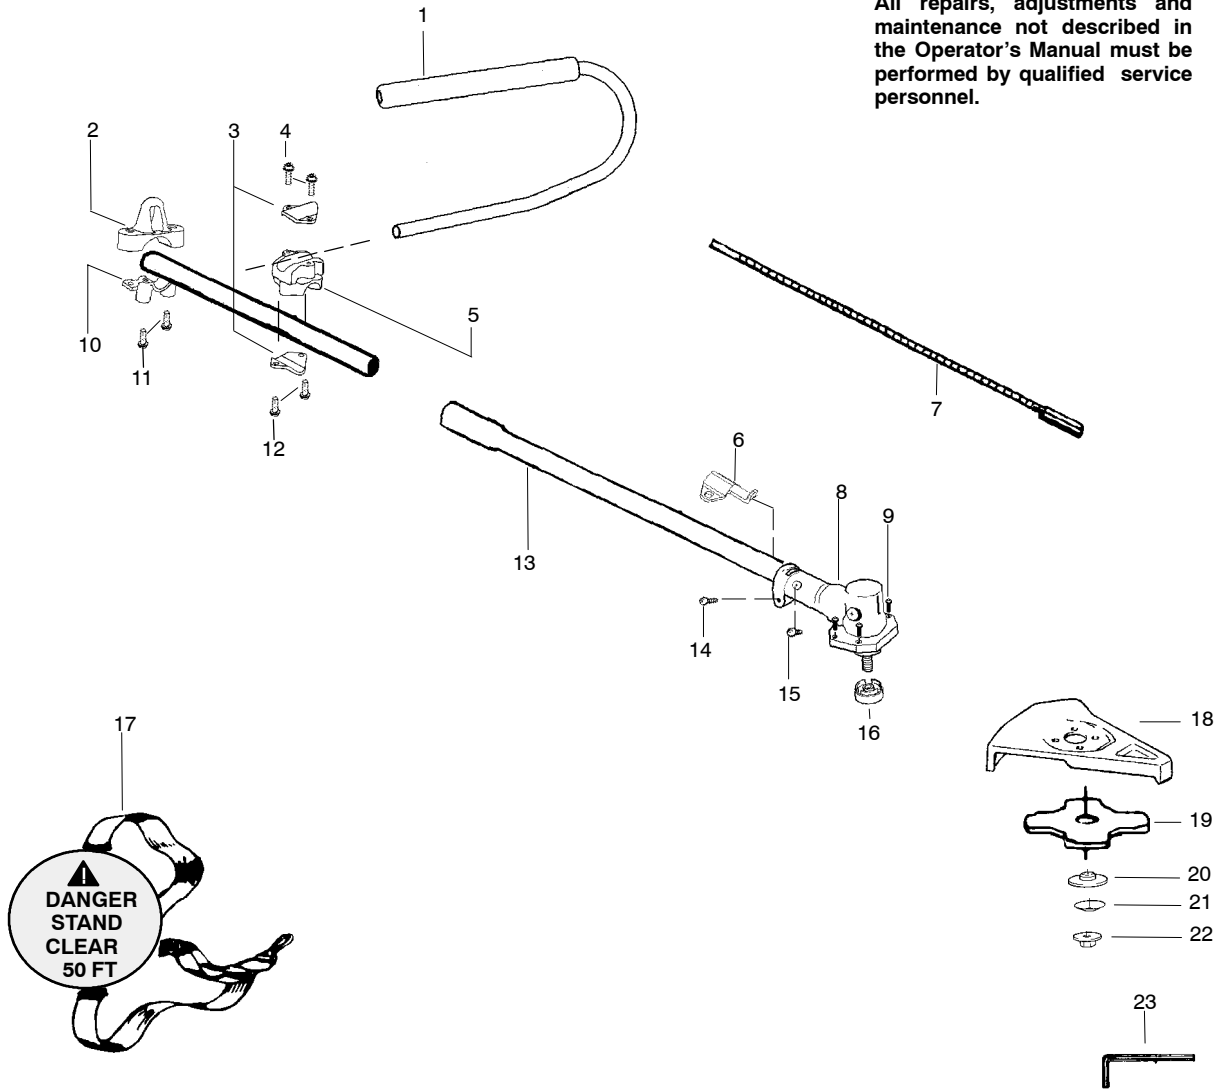

↗ = NEW PART NUMBER FOR THIS IPL

★ = REFER TO THE SERVICE REFERENCE INDICATED FOR MORE INFORMATION. (LOCATED AT END OF IPL)

PARTS LIST NO. 530-088092		<h1>Poulan PRO® PARTS LIST</h1>	MODEL(s) "PP4000C"
DATE 3/18/04	Replaces 530088092-5/20/03		NOTE: Illustration may differ from actual model due to design changes

TYPE 3

⚠ WARNING

All repairs, adjustments and maintenance not described in the Operator's Manual must be performed by qualified service personnel.

Ref.	Part No.	Description	Ref.	Part No.	Description
1.	530071394	Kit-Handlebar (incl. grip,cap,decal)	18.	530071383	Kit-Blade Shield
2.	530055392	Clamp-Harness Upper	19.	952711584	Accy.-Weed Blade (8")
3.	530058563	Clamp-Bracket	20.	530095816	Washer-Blade Retaining
4.	530015886	Screw	21.	530016240	Washer-Belleville
5.	---	Clamp-Handlebar	22.	530015793	Nut-Flange
	530058766	(7/8")	23.	530031159	Wrench-Hex (5/32")
	530058765	(1")			
6.	530095812	Bracket-Shield		Not Shown	
7.	530096183	Flexshaft-Split boom	530164830	Manual	
8.	530071585	Assy-Gearbox	530095894	Hanger-Attachment	
9.	530016312	Screw	530059834	Decal-Shaft Warning	
10.	530055395	Clamp-Harness Lower	530056335	Decal-Blade Direction	
11.	530016406	Screw			
12.	530015886	Screw			
13.	530071909	Assy.-Driveshaft			
14.	530016014	Screw			
15.	530016224	Screw-Alignment			
16.	530095815	Dust cup - Blade			
17.	530094408	Assy-Shoulder Strap			