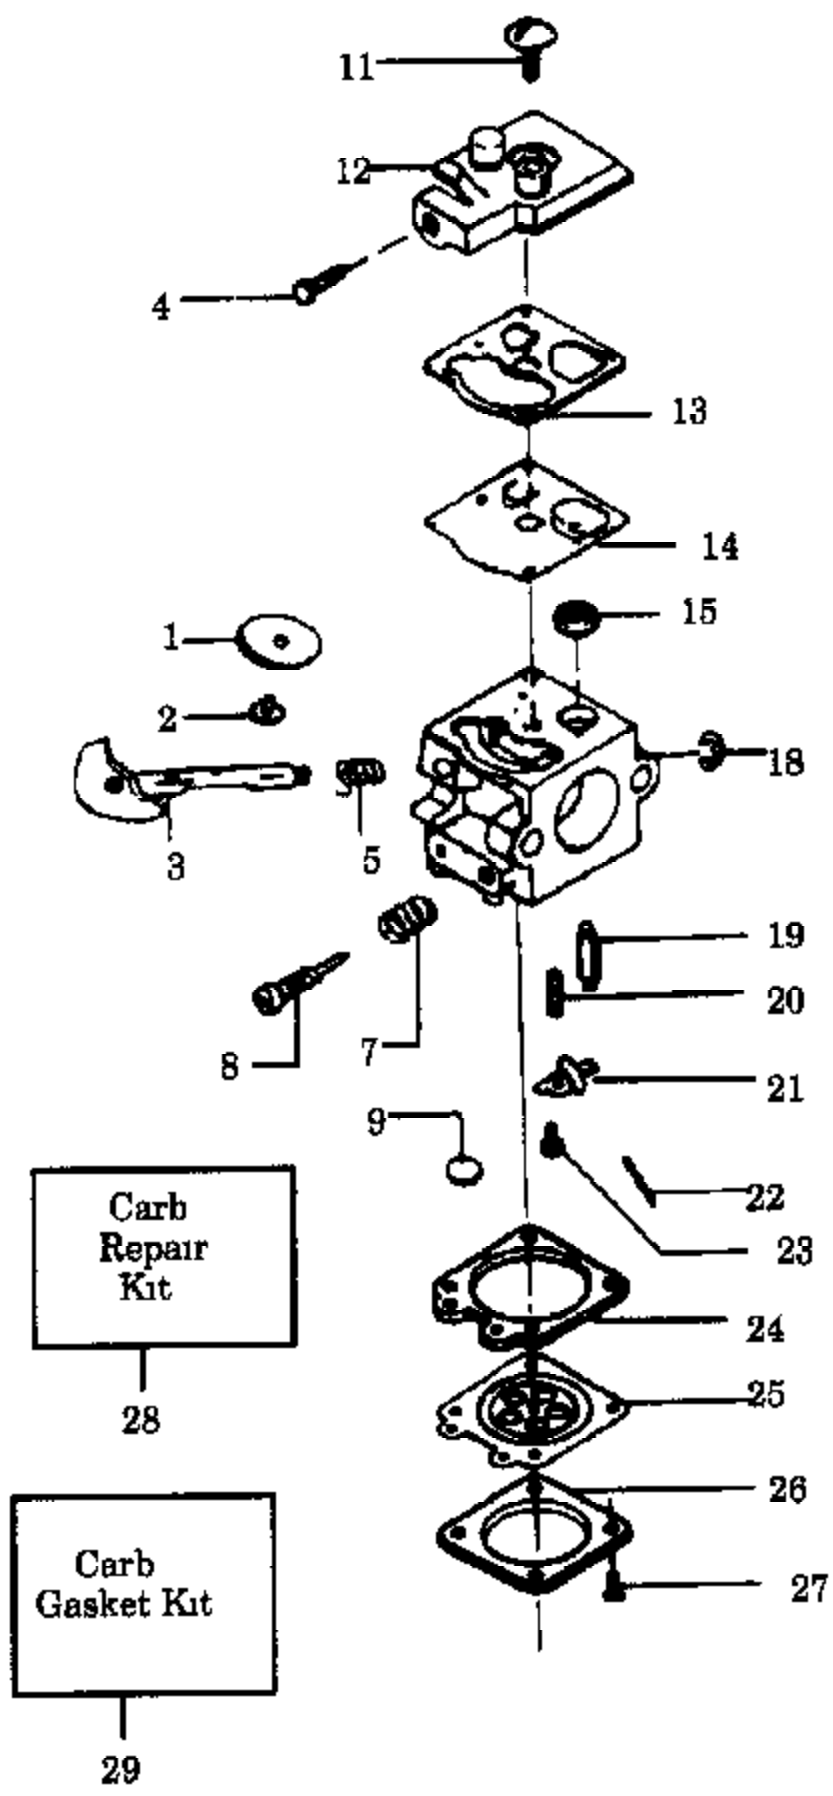

Ref #	Part Number	Qty	Description
1	530035197		Valve Throttle
2	530035015		Screw-Throttle Valve
3	530035132		Shaft Ass'y.-Throttle
4	530035156		Idle Speed Screw
5	530035138		Spring-Throttle Return
7	530035200		Spring-High Speed Mixture Needle
8	530035198		Needle-High Speed Mixture
9	530035162		Plug-5/16 Dia. Welch
11	530035017		Screw-Pump Cover
12	530035191		Cover-Fuel Pump
13	530035164		Gasket-Fuel Pump
14	530035166		Diaphragm-Fuel Pump
15	530035178		Screen-Fuel Inlet
18	530035007		Ring-Throttle Retainer
19	530035106		Valve-Inlet Needle
20	530035139		Spring-Metering Lever
21	530035031		Lever-Metering
22	530035028		Pin-Metering Lever
23	530035016		Screw-Metering Lever Pin
24	530035151		Gasket-Metering Diaphragm
25	530035014		Diaphragm-Metering
26	530035003		Cover-Metering Diaphragm
27	530035021		Screw Ass'y.-Metering Cover
28	530035199		Kit-Carb. Kwik Repair (Inc. 13,14,24,25)
29	530035186		Kit-Carb. Gasket/Diaphragm (Inc. 9,13,14, 19,20,21,22,23,24,25)

PP420 Gas Blower, 7 of 14
CARBURETOR