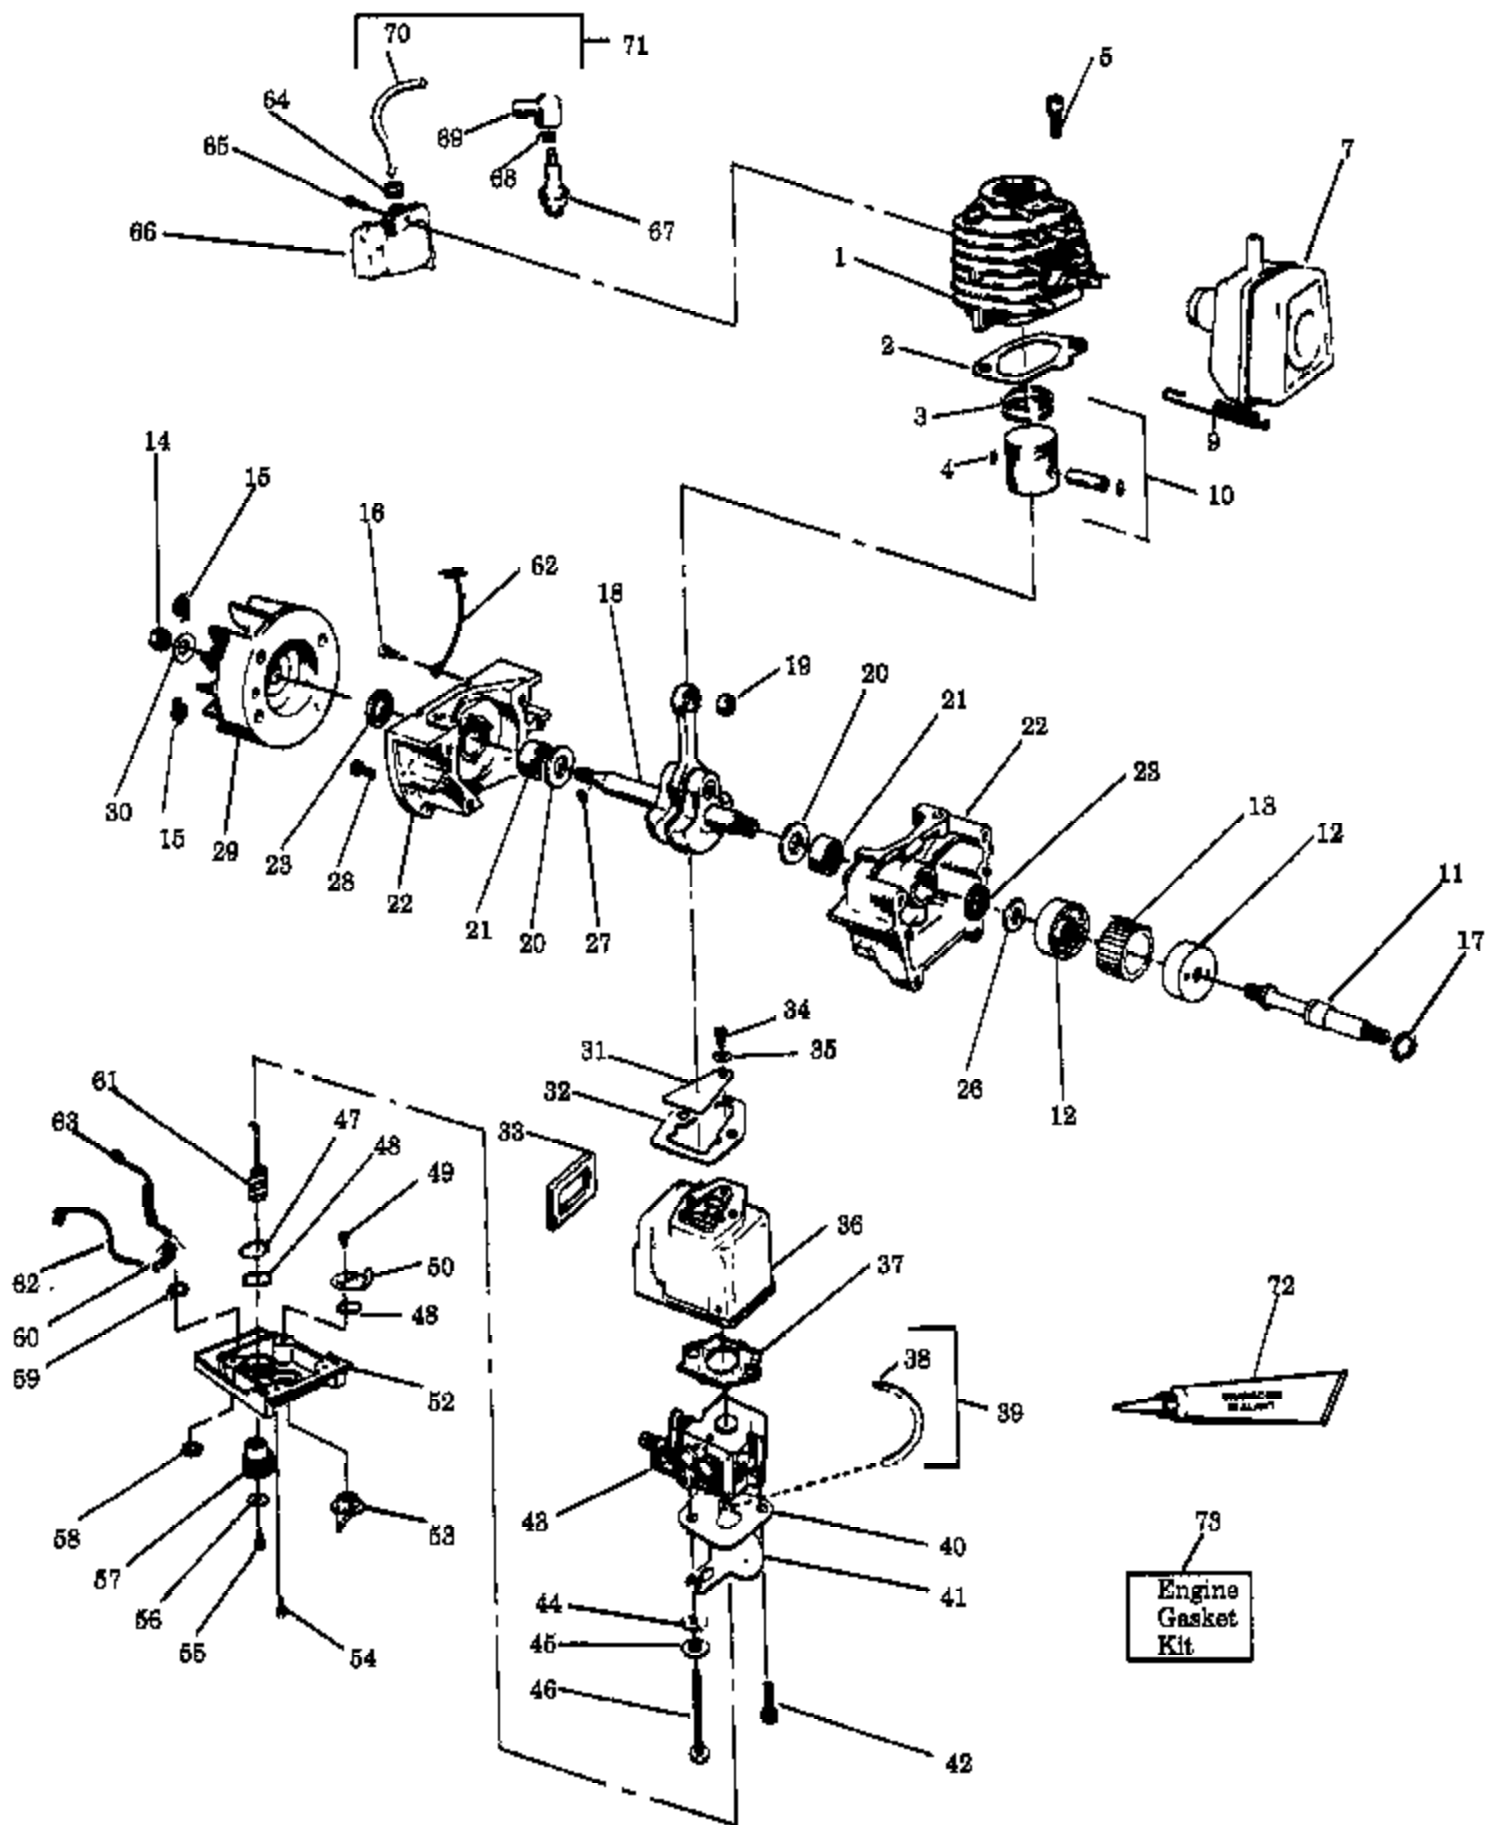

Ref #	Part Number	Qty	Description
1	530012252		Cylinder
2	530019111		Cylinder Gasket
3	530026681		Piston Ring
4	530015162		Wrist Pin Retainer
5	530015239		Screw
7	530069245		Muffler Ass'y.
9	530024903		Muffler Attachment Spring
10	530069203		Piston Kit (Incl. #3,4 & Pin)
11	530069242		Shaft Kit (Incl. #17)
12	530094218		Shaft Coupling
13	530094243		Plastic Coupling
14	530626605		Flywheel Nut
15	530023817		Starter Dog Spring
16	530015004		Screw
17	530015763		Washer
18	530010853		Crankshaft & Rod Ass'y.
19	530032092		Piston Pin Bearing
20	530015351		Washer
21	530032029		Crankshaft Bearing
22	530010757		Crankcase Ass'y. (Incl. #21,23 & Qty. 4 of 28)
23	530019059		Crankcase Seal
26	530001717		Coupling Washer
27	530015126		Flywheel Key
28	530015168		Screw
29	530039111		Flywheel Ass'y.
30	530015127		Flywheel Washer
31	530024438		Reed Valve
32	530019108		Carburetor Case to Crank-case Gasket
33	530019105		Carburetor Case Seal
34	530015241		Screw
35	530023367		Washer
36	530026818		Carburetor Case
37	530019157		Carburetor Gasket
38	530026981		Fuel Line Fitting
39	530010875		Fuel Line & Fitting Ass'y.
40	530026797		Choke Guide Plate
41	530026772		Choke Shutter
42	530015674		Screw
43	530035196		Carburetor
44	530015254		Wave Washer
45	530015673		Spacer
46	530015630		Screw
47	530015654		Retaining Ring
48	530015147		Wave Washer
49	530015407		Screw
50	530026773		Choke Actuator
52	530026764		Carb. Case Cover
53	530023807		Choke Knob
54	530015675		Screw
55	530015660		Screw
56	530015123		Washer
57	530015614		Throttle Knob
58	530023575		Grounding Switch Nut
59	530024569		Washer
60	530069204		Toggle Switch Kit (Incl. #58 & 59)
61	530026771		Throttle Wire Ass'y.

PP420 Gas Engine 11 of 14
POWER UNIT