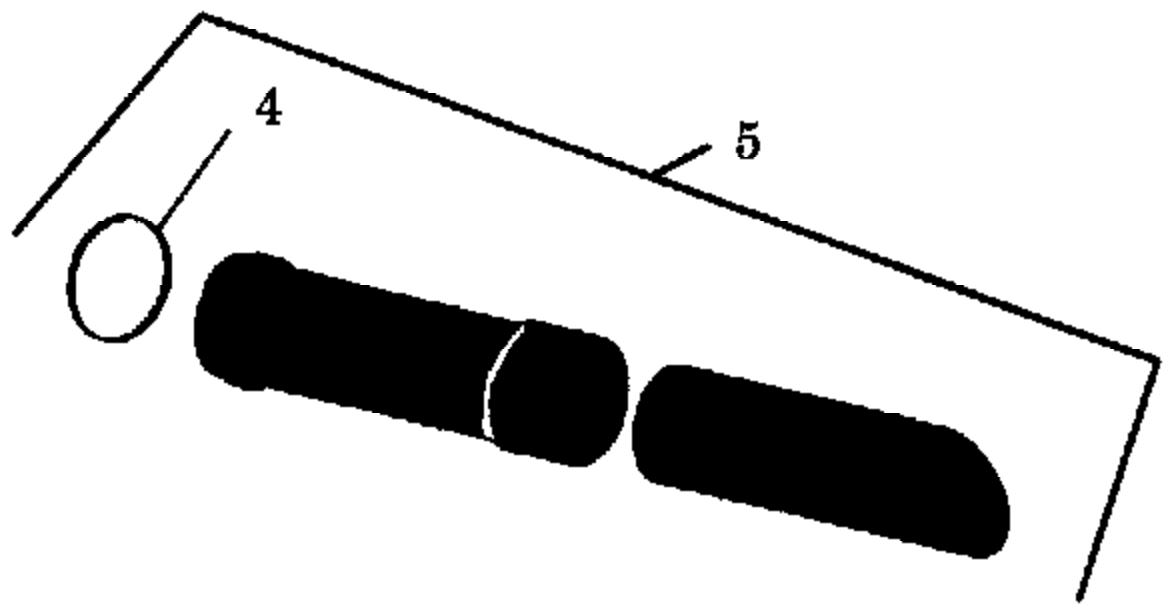

Ref #	Part Number	Qty	Description
1	530094654		Elbow
2	530069272		Vacuum Bag Kit (Incl. #1)
3	530010850		Rear Handle Ass'y.
4	530094660		Spacer
5	530069270		Vacuum Tube Kit (Incl. #4)

PP420 Gas Blower Page 14 of 14
VAC ATTACHMENT KIT