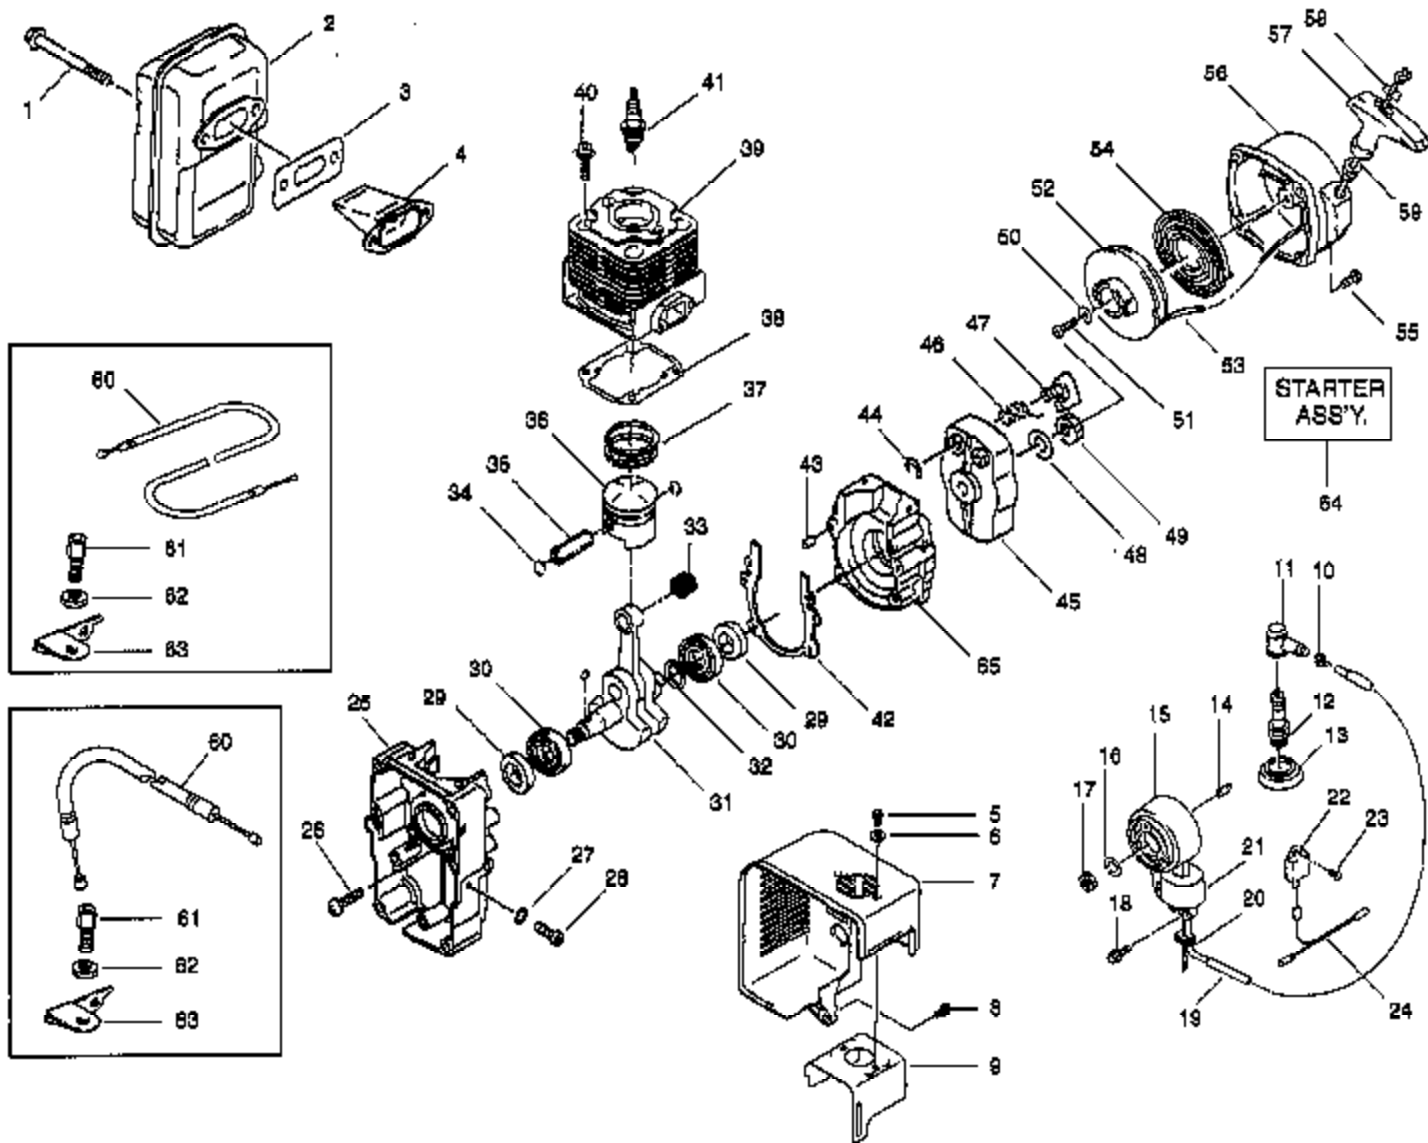

Ref #	Part Number	Qty	Description
	430282072		Type 1
	430282081		Type 2
43			Gasket
	110092835		Type 1
	110602123		Type 2
44	920092084		Screw
45	233B0520		Screw
46	920812308		Spring
47	160302078		Valve - Float
48	920432094		Pin
49	160552065		Arm - Float
50	921442217		Spring-Type 1
51	160092115	PP442 Gas Flowmeter	Needle - Type 1
52		Fuel Tank & Carburetor	Screw
	920092083		Type 1
	160212051		Type 2
53	160092135		Needle - Type 1
54	921442181		Spring
55	920092140		Screw
56	131832303		Plate
57	133102011		Shaft Assy
58	161262166		Valve - Choke
59	921402057		Ball
60	921442219		Spring
61	430282071		Diaphragm Pump
62	490192097		Filter Ass'y. (Incl. 1 - 7)
63	530089438		Clamp
64	530089439		Tube
65	530089440		Filter
66	530089441		Seal
67	920552147		O-Ring - Type 2

Ref #	Part Number	Qty	Description
49	315B0800		Nut
50	922002019		Washer
51	920092218		Screw
52	591012085		Recoil Starter
53	591062117		Rope
54	921442038		Spring - Recoil
55	242B0416		Screw
56	320992210		Starter Case
57	460752067		Grip
58	131692386		Plate
59	130702064		Rope Guide
60			Cable-Throttle
	540122535	PP442 Gas Blow	Page 8 of 10
	540122562	Interior Power Unit	
61			Type 1
	610022053		Type 2
	920092354		Screw
62	312B0600		Type 1
63	110462086		Type 2
64	490882380		Nut
65	140022239		Bracket
			Starter Ass'y. (Incl. 50-54 & 56-59)
			Crankcase - Starter Side