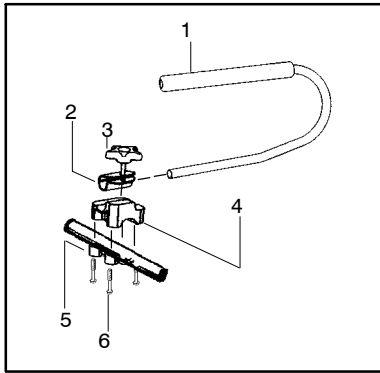

TYPE 1

⚠ WARNING

All repairs, adjustments and maintenance not described in the Operator's Manual must be performed by qualified service personnel.

Ref.	Part No.	Description	Ref.	Part No.	Description
1.	530071394	Kit-Handlebar (incl. grip,cap,decal)	18.	530053012	Fastener-Mud Flap
2.	530095970	Clamp	19.	530092062	Washer
3.	530016336	Knob	20.	530015515	Locknut
4.	530095971	Base- Clamp	21.	530015793	Nut- Flange (L.H.)
5.	530071684	Kit-Tube Clamp (incl. 6)	22.	530016240	Washer- Belleville
6.	530016406	Screw	23.	530015792	Washer-Flat
7.	530096000	Assy.- Driveshaft	24.	952711625	Accy-7.5" Blade
8.	530096183	Flexshaft-Split boom	25.	530054623	Dustcup
9.	530016014	Screw	26.	530071501	Kit-Edger Guard
10.	530016224	Screw-Alignment	27.	530071586	Kit-Gearbox
11.	530015981	Bolt-Shoulder Axle	28.	530016312	Screw
12.	530095125	Wheel-4" (rubber)	29.	530031159	Wrench-Hex (5/32")
13.	530015515	Locknut	Not Shown		
14.	530092062	Washer	530164693	Manual	
15.	530092059	Knob	530095894	Hanger-Attachment	
16.	530053009	Bracket-Adj. Wheel	530056125	Decal-Shaft Warning	
17.	530071251	Kit-Mud Flap (incl.#18)	530053138	Decal-Guard Warning	

✂ = NEW PART NUMBER FOR THIS IPL

★ = REFER TO THE SERVICE REFERENCE INDICATED FOR MORE INFORMATION. (LOCATED AT END OF IPL)