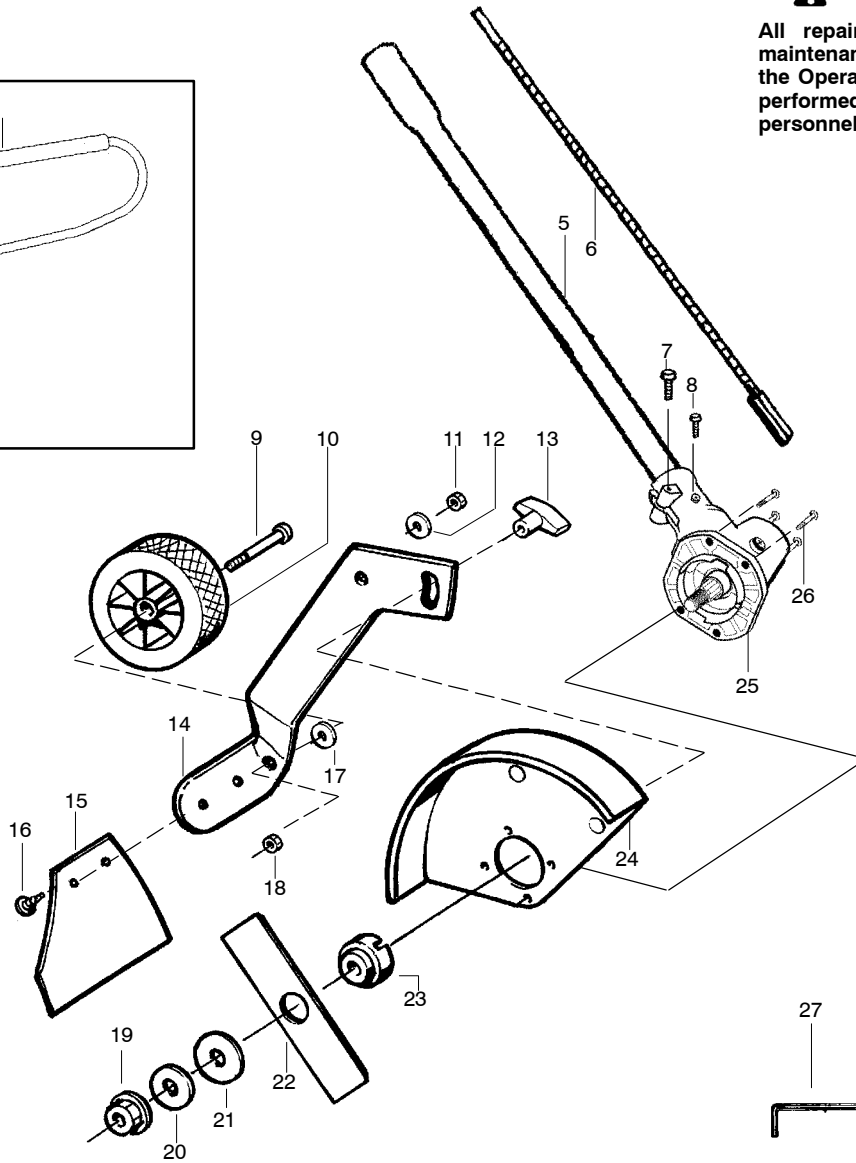

TYPE 3

⚠ WARNING

All repairs, adjustments and maintenance not described in the Operator's Manual must be performed by qualified service personnel.

Ref.	Part No.	Description	Ref.	Part No.	Description
1.	530071394	Kit- Handlebar (incl. grip,cap,decal)	16.	530053012	Fastener- Mud Flap
2.	----	Clamp- Handlebar	17.	530092062	Washer
	530058766	(7/8"	18.	530015515	Locknut
	530058765	(1"	19.	530015793	Nut- Flange (L.H.)
3.	530058563	Bracket- Clamp	20.	530016240	Washer- Belleville
4.	530015886	Screw	21.	530015792	Washer- Flat
5.	530071913	Assy.- Driveshaft	22.	952711625	Accy- 7.5" Blade
6.	530096183	Flexshaft- Split boom	23.	530054623	Dustcup
7.	530016014	Screw	24.	530071501	Kit- Edger Guard
8.	530016224	Screw- Alignment	25.	530071586	Kit- Gearbox
9.	530015981	Bolt- Shoulder Axle	26.	530016312	Screw
10.	530095125	Wheel- 4" (rubber)	27.	530031159	Wrench- Hex (5/32")
11.	530015515	Locknut			Not Shown
12.	530092062	Washer		530164267	Manual
13.	530092059	Knob		530095894	Hanger- Attachment
14.	530053009	Bracket- Adj. Wheel		530059838	Decal- Shaft Warning
15.	530071251	Kit- Mud Flap (incl.#16)		530053138	Decal- Guard Warning

✓ = NEW PART NUMBER FOR THIS IPL

* = REFER TO THE SERVICE REFERENCE INDICATED FOR MORE INFORMATION. (LOCATED AT END OF IPL)