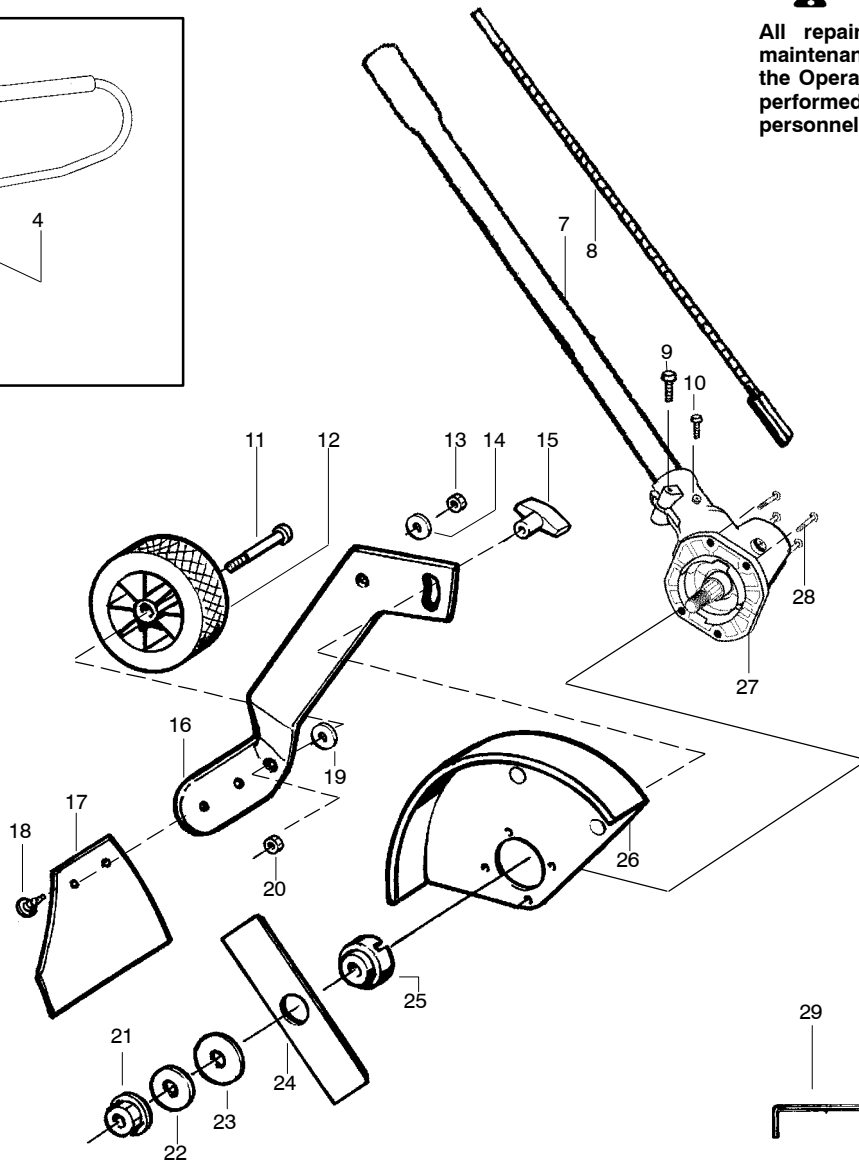

TYPE 1

⚠ WARNING

All repairs, adjustments and maintenance not described in the Operator's Manual must be performed by qualified service personnel.

Ref.	Part No.	Description	Ref.	Part No.	Description
1.	530071394	Kit-Handlebar (incl. grip,cap,decal)	18.	530053012	Fastener-Mud Flap
2.	530095970	Clamp	19.	530092062	Washer
3.	530016336	Knob	20.	530015515	Locknut
4.	530095971	Base- Clamp	21.	530015793	Nut- Flange (L.H.)
5.	530071684	Kit-Tube Clamp (incl. 6)	22.	530016240	Washer- Belleville
6.	530016406	Screw	23.	530015792	Washer-Flat
7.	530096000	Assy.- Driveshaft	24.	952711625	Accy-7.5" Blade
8.	530096183	Flexshaft-Split boom	25.	530054623	Dustcup
9.	530016014	Screw	26.	530071501	Kit-Edger Guard
10.	530016224	Screw-Alignment	27.	530071586	Kit-Gearbox
11.	530015981	Bolt-Shoulder Axle	28.	530016312	Screw
12.	530095125	Wheel-4" (rubber)	29.	530031159	Wrench-Hex (5/32")
13.	530015515	Locknut	Not Shown		
14.	530092062	Washer	530164693	Manual	
15.	530092059	Knob	530095894	Hanger-Attachment	
16.	530053009	Bracket-Adj. Wheel	530056125	Decal-Shaft Warning	
17.	530071251	Kit-Mud Flap (incl.#18)	530053138	Decal-Guard Warning	