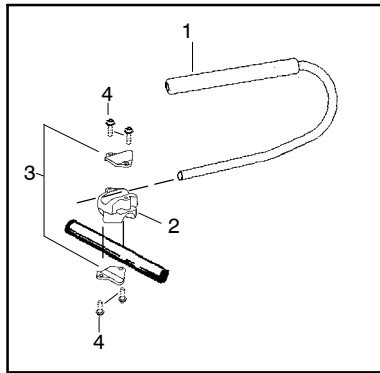

TYPE 3

⚠ WARNING

All repairs, adjustments and maintenance not described in the Operator's Manual must be performed by qualified service personnel.

Ref.	Part No.	Description	Ref.	Part No.	Description
1.	530071394	Kit- Handlebar (incl. grip,cap,decal)	16.	530053012	Fastener- Mud Flap
2.	----	Clamp- Handlebar	17.	530092062	Washer
	530058766	(7/8"	18.	530015515	Locknut
	530058765	(1"	19.	530015793	Nut- Flange (L.H.)
3.	530058563	Bracket- Clamp	20.	530016240	Washer- Belleville
4.	530015886	Screw	21.	530015792	Washer- Flat
5.	530071913	Assy.- Driveshaft	22.	952711625	Accy- 7.5" Blade
6.	530096183	Flexshaft- Split boom	23.	530054623	Dustcup
7.	530016014	Screw	24.	530071501	Kit- Edger Guard
8.	530016224	Screw- Alignment	25.	530071586	Kit- Gearbox
9.	530015981	Bolt- Shoulder Axle	26.	530016312	Screw
10.	530095125	Wheel- 4" (rubber)	27.	530031159	Wrench- Hex (5/32")
11.	530015515	Locknut			Not Shown
12.	530092062	Washer		530164267	Manual
13.	530092059	Knob		530095894	Hanger- Attachment
14.	530053009	Bracket- Adj. Wheel		530059838	Decal- Shaft Warning
15.	530071251	Kit- Mud Flap (incl.#16)		530053138	Decal- Guard Warning

✓ = NEW PART NUMBER FOR THIS IPL

* = REFER TO THE SERVICE REFERENCE INDICATED FOR MORE INFORMATION. (LOCATED AT END OF IPL)