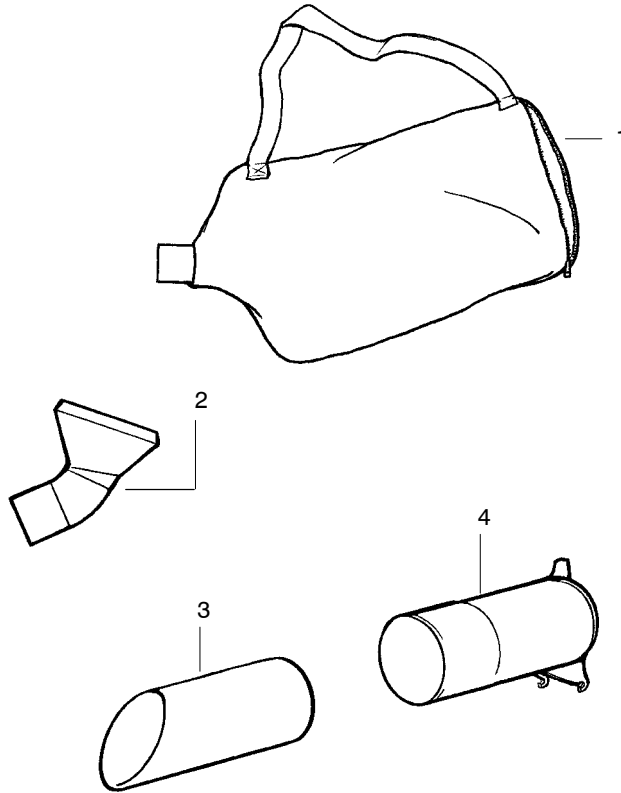

✓ = NEW PART NUMBER FOR THIS IPL

★ = REFER TO THE SERVICE REFERENCE INDICATED FOR MORE INFORMATION. (LOCATED AT END OF IPL)

Vacuum Tube Ass'y.

Ref.	Part No.	Description
1.	530095564	Assy-Vac. Bag w/strap
2.	530095470	Tube-Elbow Vac
3.	530094476	Tube-Lower Vac
4.	530056901	Tube-Upper Vac