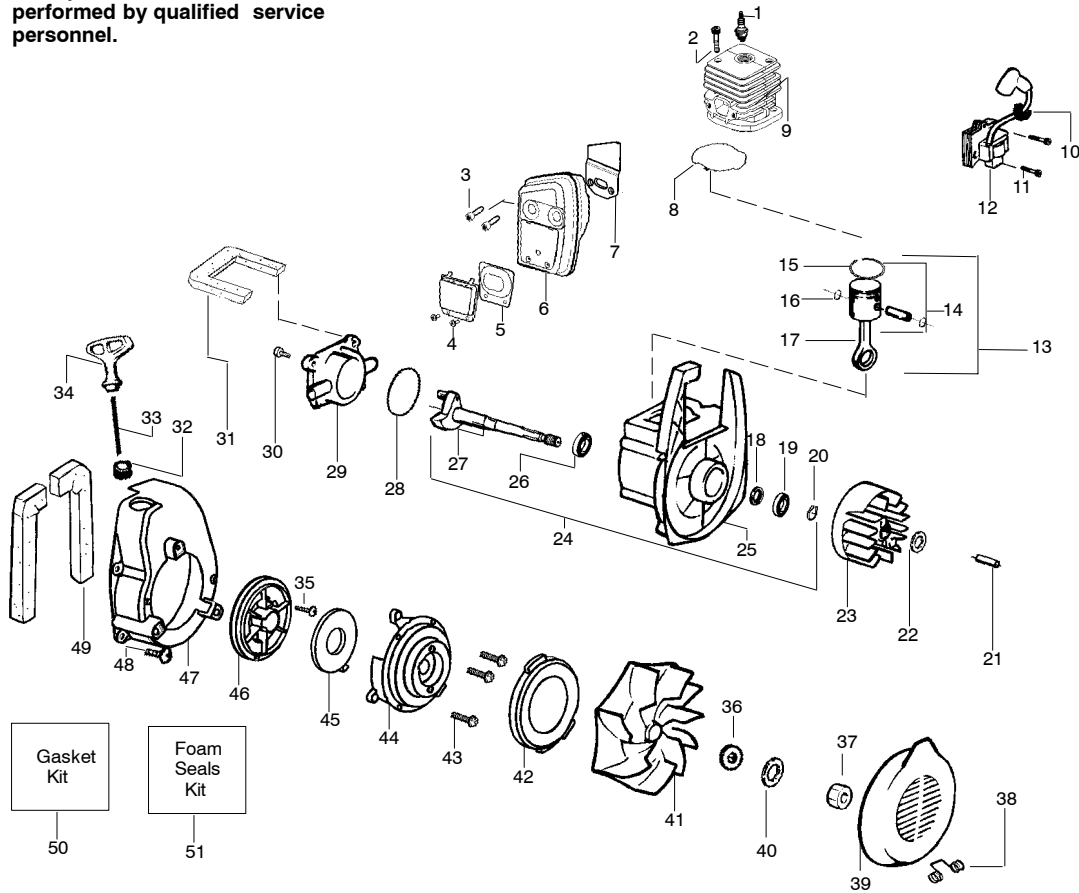

WARNING
All repairs, adjustments and maintenance not described in the Operator's Manual must be performed by qualified service personnel.

Ref.	Part No.	Description	Ref.	Part No.	Description	Ref.	Part No.	Description
1.	952030249	Spark Plug (RCJ-6Y)	20.	530015941	Retainer Ring-C'chaft	39.	530049313	Inlet Door
2.	530015953	Screw	21.	530016190	Spacer-Flywheel	40.	530016279	Washer
3.	530016387	Screw-Muffler-Internal	22.	530015149	Washer	41.	530069817	Assy-Impeller
4.	530015241	Screw	23.	530039209	Assy-Flywheel	42.	530056625	Seal-Ring
5.	530071593	Kit-Spark Screen(incl. #4)	24.	530071456	Assy-Crankcase/Crank shaft (incl. 20,25,27)	43.	530016349	Screw
6.	530071834	Kit-Muffler (incl. 3,4,5, & 7)	25.	530012492	Assy-Crankcase (Incl. 18,19,26)	44.	530055101	Housing-Pulley
7.	530071458	Gasket-Baffle (kit)	26.	530032125	Bearing-Inner	45.	530042086	Spring-Starter
8.	530071458	Gasket-Cylinder (kit)	27.	530012452	Assy-Crankshaft	46.	530071466	Kit-Starter Pulley
9.	530071457	Kit-Cylinder	28.	530071458	O-ring-C/case (kit)	47.	530055102	Fan Housing
10.	530019182	Grommet-Ign. Module	29.	530012443	Cover-Crankcase	48.	530015810	Screw
11.	530016357	Screw-Ignition Module	30.	530015810	Screw	49.	530071459	Foam-182mm (kit)
12.	530035505	Ignition Module	31.	530071459	Foam-219mm (kit)	50.	530071458	Kit-Gasket (page 1 incl. 2 & 5) (page 2 incl. 7, 8, & 28)
13.	530071785	Kit-Piston/Rod (Incl. 14,17)	32.	530029182	Eyelet-Flange	51.	530071459	Kit-Foam Seals (page 1 incl. 1,16, & 31) (page 2 incl. 31 & 49)
14.	530071833	Kit-Piston (Incl. 15 & 16)	33.	530071467	Kit-Rope			
15.	530055120	Piston Ring	34.	530049488	Handle-Starter			
16.	530015162	Retainer-Piston Pin	35.	530016391	Screw-Rope			
17.	530069945	Assy-Connecting Rod	36.	530016240	Washer-Belleville			
18.	530019264	Seal-Crankcase	37.	530626605	Nut			
19.	530055728	Bearing-Outer	38.	530402043	Spring-Return Cover			

✓ = NEW PART NUMBER FOR THIS IPL

★ = REFER TO THE SERVICE REFERENCE INDICATED FOR MORE INFORMATION. (LOCATED AT END OF IPL)