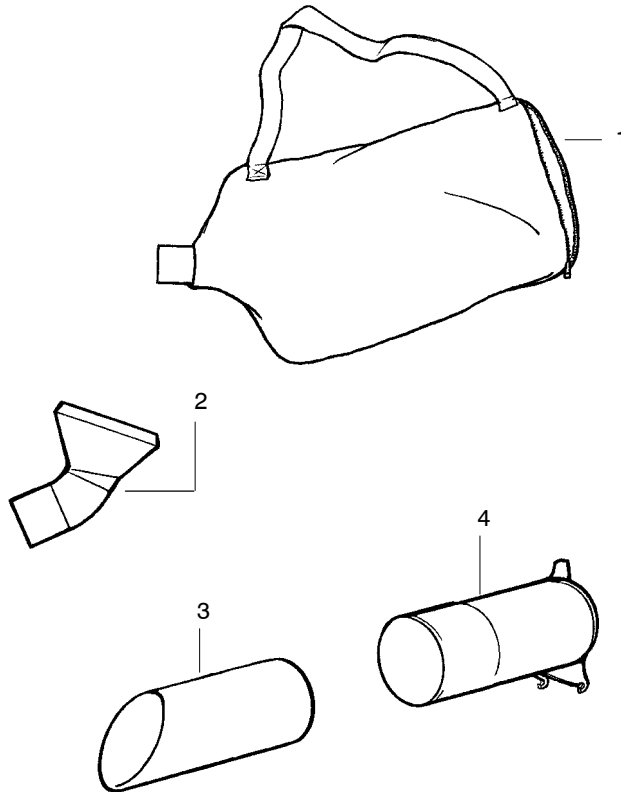

✓ = NEW PART NUMBER FOR THIS IPL

★ = REFER TO THE SERVICE REFERENCE INDICATED FOR MORE INFORMATION. (LOCATED AT END OF IPL)

Vacuum Tube Ass'y.

| Ref. | Part No.  | Description           |
|------|-----------|-----------------------|
| 1.   | 530095564 | Assy-Vac. Bag w/strap |
| 2.   | 530095470 | Tube-Elbow Vac        |
| 3.   | 530094476 | Tube-Lower Vac        |
| 4.   | 530056901 | Tube-Upper Vac        |