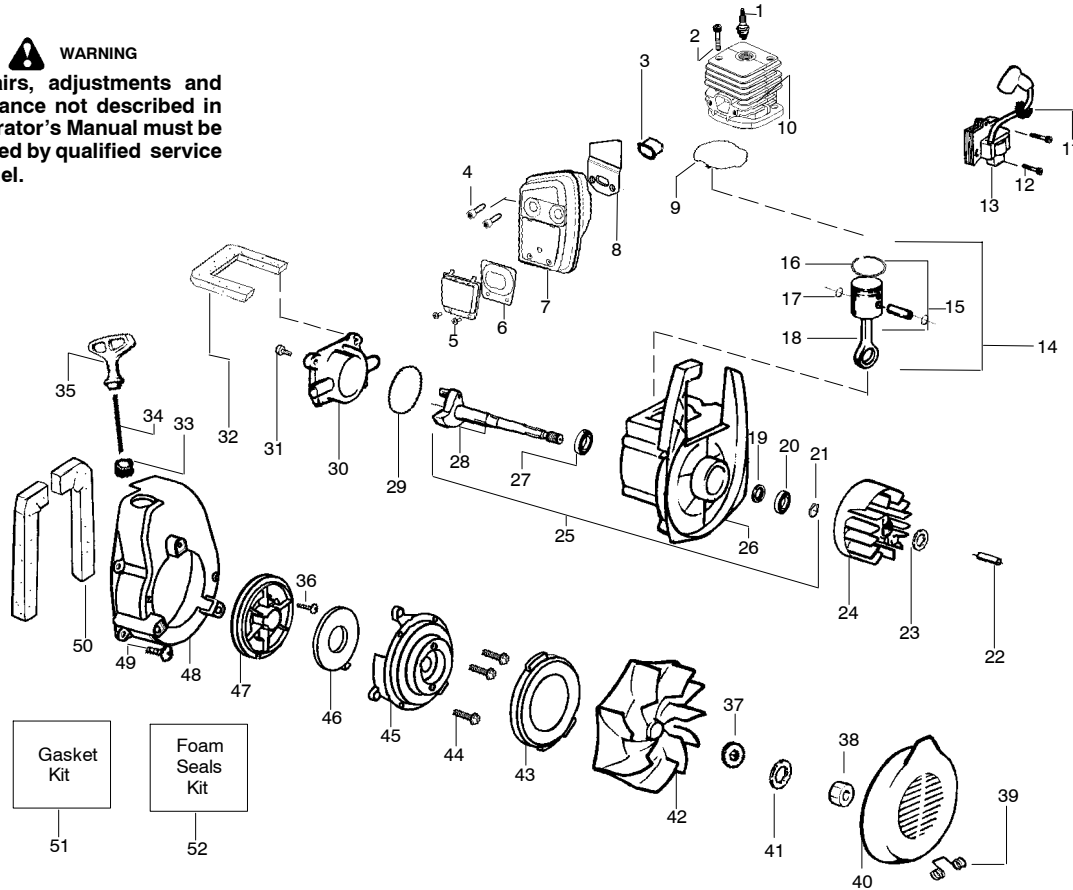

PARTS LIST NO. 530164386		Poulan PRO PARTS LIST	MODEL(S) PPB2000LE
DATE 11/25/03	NEW		PAGE NO. 2
Note: Illustration may differ from actual model due to design changes			

WARNING

All repairs, adjustments and maintenance not described in the Operator's Manual must be performed by qualified service personnel.

Ref.	Part No.	Description	Ref.	Part No.	Description	Ref.	Part No.	Description
1.	952030249	Spark Plug (RCJ-6Y)	21.	530015941	Retainer Ring-C'chaft	40.	530049313	Inlet Door
2.	530015953	Screw	22.	530016190	Spacer-Flywheel	41.	530016279	Washer
3.	530055191	Insulator-Heat	23.	530015149	Washer	42.	530069817	Assy-Impeller
4.	530016387	Screw-Muffler-Internal	24.	530039209	Assy-Flywheel	43.	530056625	Seal-Ring
5.	530015241	Screw	25.	530071456	Assy-Crankcase/Crank shaft (incl. 21,26,28)	44.	530016349	Screw
6.	530071593	Kit-Spark Screen(incl. #5)	26.	530012492	Assy-Crankcase (Incl. 19,20,27)	45.	530055101	Housing-Pulley
7.	530071599	Kit-Muffler (incl. 4,5,6, & 8)	27.	530032125	Bearing-Inner	46.	530042086	Spring-Starter
8.	530071458	Gasket-Baffle (kit)	28.	530012452	Assy-Crankshaft	47.	530071466	Kit-Starter Pulley
9.	530071458	Gasket-Cylinder (kit)	29.	530071458	Kit-O-ring-C/case (kit)	48.	530055102	Fan Housing
10.	530071457	Kit-Cylinder	30.	530012443	Cover-Crankcase	49.	530015810	Screw
11.	530019182	Grommet-Ign. Module	31.	530015810	Screw	50.	530071459	Foam-182mm (kit)
12.	530016357	Screw-Ignition Module	32.	530071459	Foam-219mm (kit)	51.	530071458	Kit-Gasket (page 1 incl. 2,5 & 19) (page 2 incl. 8,9, & 29)
13.	530035505	Ignition Module	33.	530029182	Eyelet-Flange	52.	530071459	Kit-Foam Seals (page 1 incl. 1,16, & 32) (page 2 incl. 32 & 50)
14.	530071785	Kit-Piston/Rod (Incl. 15,18)	34.	530071467	Kit-Rope			
15.	530071833	Kit-Piston (Incl. 16 & 17)	35.	530049488	Handle-Starter			
16.	530055120	Piston Ring	36.	530016391	Screw-Rope			
17.	530015162	Retainer-Piston Pin	37.	530016240	Washer-Belleville			
18.	530069945	Assy-Connecting Rod	38.	530626605	Nut			
19.	530019264	Seal-Crankcase	39.	530402043	Spring-Return Cover			
20.	530055728	Bearing-Outer						

✓ = NEW PART NUMBER FOR THIS IPL

★ = REFER TO THE SERVICE REFERENCE INDICATED FOR MORE INFORMATION. (LOCATED AT END OF IPL)