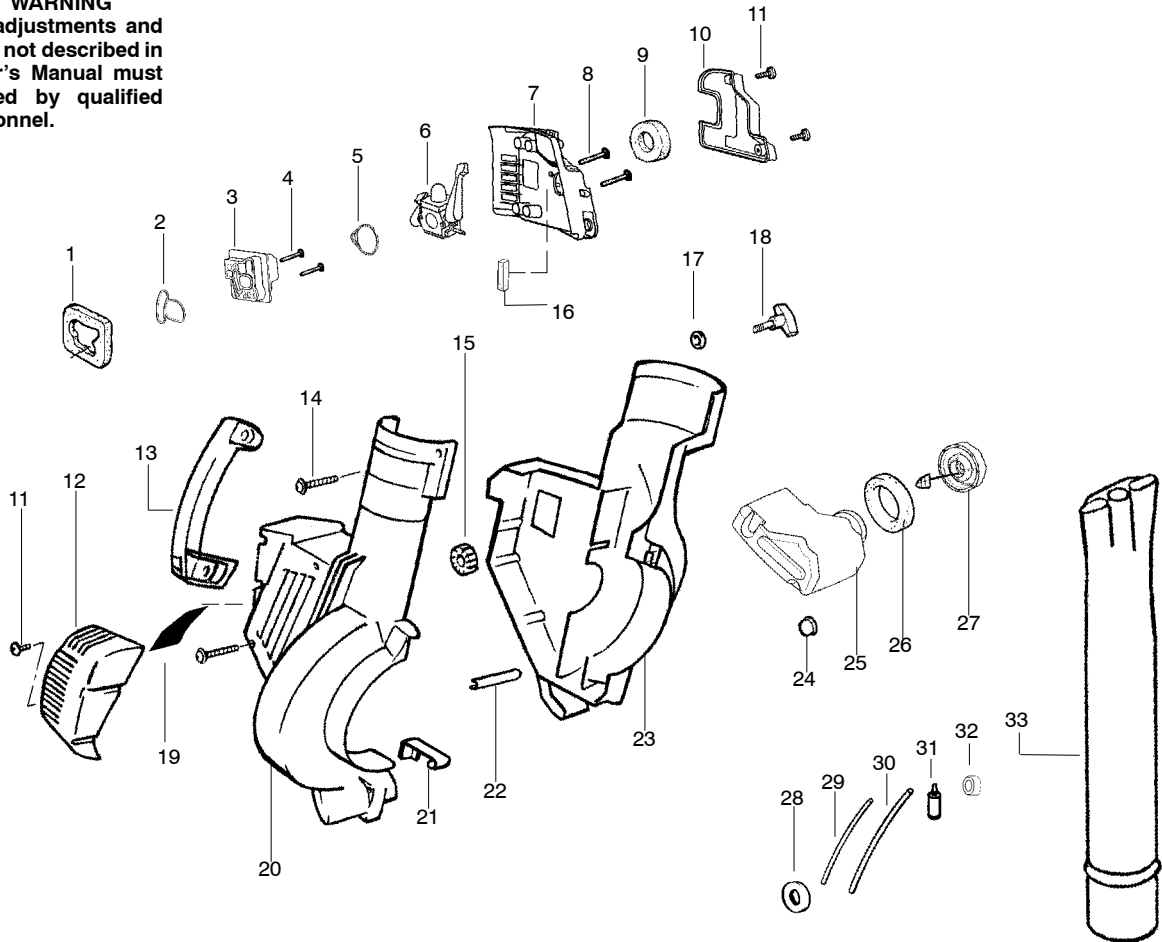

**WARNING**

All repairs, adjustments and maintenance not described in the Operator's Manual must be performed by qualified service personnel.

| Ref. | Part No.  | Description             | Ref. | Part No.  | Description             |
|------|-----------|-------------------------|------|-----------|-------------------------|
| 1.   | 530071459 | Air Dam (kit)           | 22.  | 530049617 | Guide- Starter Rope     |
| 2.   | 530071458 | Gasket-Adapter (kit)    | 23.  | 530059182 | Housing-Left            |
| 3.   | 530035561 | Carburetor Adaptor      | 24.  | 530036792 | Isolator-Crankcase      |
| 4.   | 530016309 | Screw                   | 25.  | 530049491 | Assy-Fuel Tank          |
| 5.   | 530071458 | Gasket-Carburetor (kit) | 26.  | 530049527 | Gasket-Fuel Tank        |
| 6.   | ---       | Kit-Carb Ass'y.         | 27.  | 530049386 | Fuel Cap w/Retainer     |
|      | 530071632 | Zama-(C1Q-W11C)         | 28.  | 530049656 | Grommet-Shroud          |
|      | 530071775 | Walbro-(WT-606)         | 29.  | 530069247 | Kit-Line Carb/Purge     |
| 7.   | 530056629 | Air Box                 | 30.  | 530069216 | Kit-Line Tank/Purge     |
| 8.   | 530015849 | Screw-Carb.             | 31.  | 530095646 | Assy-Fuel Pick-up       |
| 9.   | 530049383 | Filter-Air              | 32.  | 530071459 | Grommet-Fuel line (kit) |
| 10.  | 530056581 | Cover-Air Filter        | 33.  | 530095593 | Tube-Blower             |
| 11.  | 530016349 | Screw                   |      |           | Not Shown               |
| 12.  | 530056641 | Guard-Muffler           |      | 530164283 | Operator Manual         |
| 13.  | 530095469 | Handle                  |      | 530057414 | Warning Decal           |
| 14.  | 530015886 | Screw                   |      | 530057214 | Decal-Start Inst.       |
| 15.  | 530049323 | Isolator                |      |           |                         |
| 16.  | 530071459 | Foam 25.4mm (kit)       |      |           |                         |
| 17.  | 530015197 | Nut                     |      |           |                         |
| 18.  | 530016322 | Knob-Tube Clamp         |      |           |                         |
| 19.  | 530071458 | Reflector-Heat (kit)    |      |           |                         |
| 20.  | 530059183 | Housing-Right           |      |           |                         |
| 21.  | 530402044 | Spring-Cover Latch      |      |           |                         |