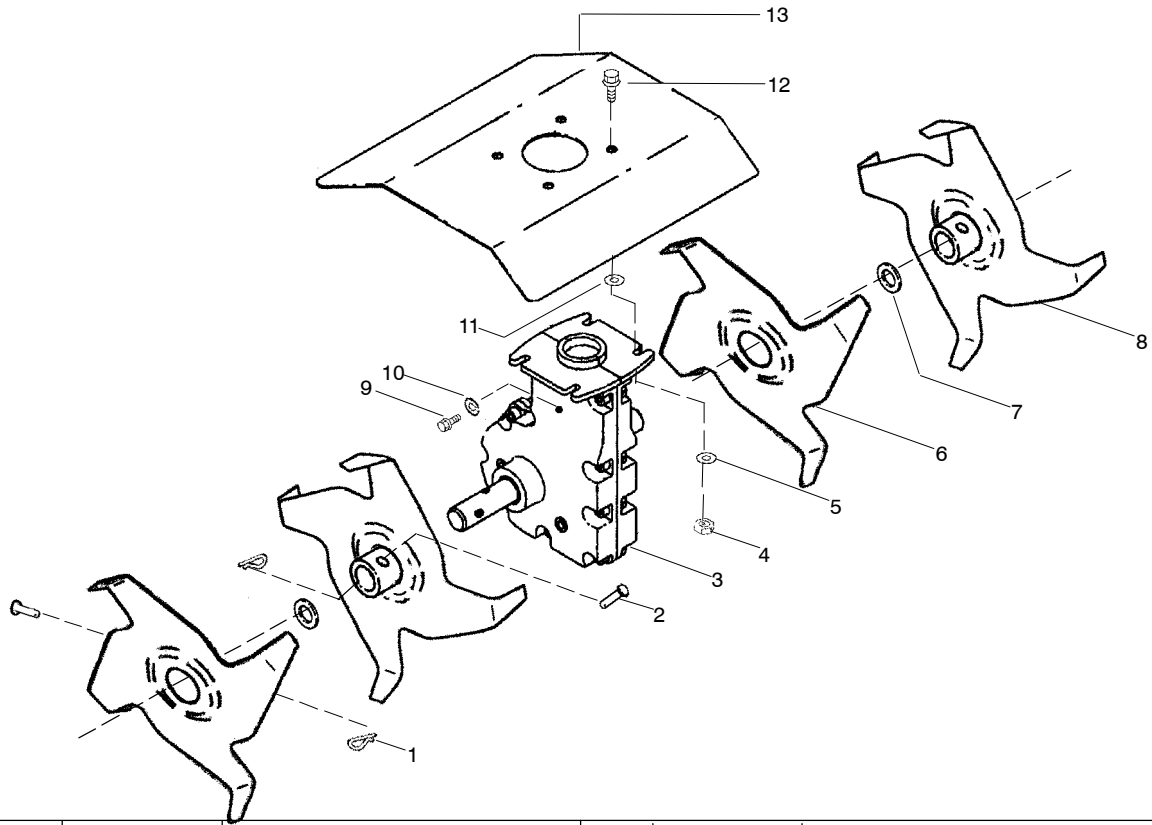

**WARNING**  
 All repairs, adjustments and maintenance not described in the Operator's Manual must be performed by qualified service personnel.

Ref.	Part No.	Description	Ref.	Part No.	Description
1.	530016363	Retainer-Hairpin	12.	530016366	Bolt-Washer Head
2.	530016362	Pin-Clevis	13.	530055771	Guard-blade
3.	530095985	Assy-Gearbox	14.	530095960	Shaft-Flex
4.	530015515	Locknut	15.	530096001	Assy-Driveshaft
5.	530015209	Washer-Flat	Not Shown		
6.	530095987	Tine-Right Outside/Left Inside	530164258	Manual	
7.	530016364	Washer-Felt	530095894	Hanger-Attachment	
8.	530095986	Tine-Left Outside/Right Inside	530056126	Decal-Shaft Warning	
9.	530016374	Bolt-Hex			
10.	530016375	Washer-Lock			
11.	530015209	Washer-Flat			

✓ = NEW PART NUMBER FOR THIS IPL

★ = REFER TO THE SERVICE REFERENCE INDICATED FOR MORE INFORMATION. (LOCATED AT END OF IPL)