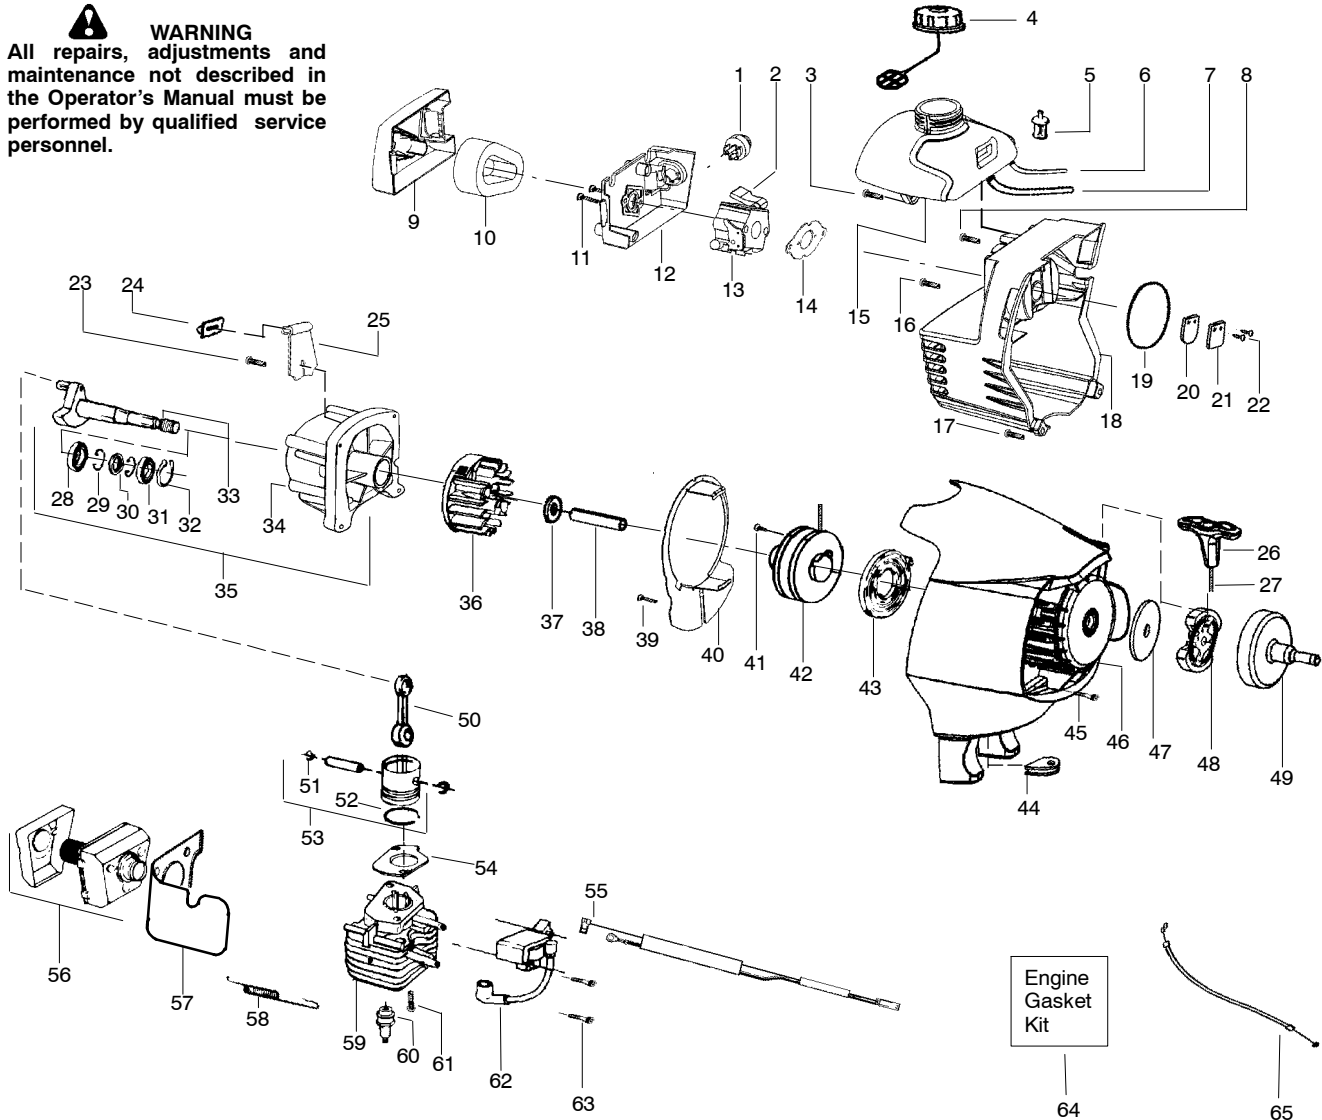

WARNING
All repairs, adjustments and maintenance not described in the Operator's Manual must be performed by qualified service personnel.

Engine Gasket Kit

Ref.	Part No.	Description	Ref.	Part No.	Description	Ref.	Part No.	Description
1.	530047721	Bulb-Purge	24.	530055492	Isolator-Tank	48.	530055122	Assy-Clutch
2.	530071717	Kit-Choke Lever	25.	530054941	Ret.-Tank	49.	530028799	Drum-Clutch
3.	530015843	Screw-tank	26.	530054834	Handle-Starter	50.	530010960	Assy-Conn. Rod
4.	530049386	Cap-Fuel w/ret.	27.	530071325	Kit-Rope	51.	530015162	Ret.-Piston pin
5.	530095646	Assy-Fuel pickup	28.	530032103	Bearing-Inner	52.	530025875	Ring-Piston
6.	530071404	Kit-Fuel line	29.	530015787	Retainer	53.	530069275	Kit-Piston (Incl. 51,52)
7.	530069216	Kit-Fuel/Purge line	30.	530019158	Seal	54.	530071401	Gasket-Cylinder(kit)
8.	530015775	Screw	31.	530032102	Bearing-Outer	55.	530058846	Assy-Leadwire
9.	530054935	Cover-Air box	32.	530015789	Ret.-Crankshaft	56.	530069310	Kit-Muffler
10.	530054946	Filter-Air	33.	530028807	Assy-Crankshaft	57.	530058957	Shield
11.	530015849	Screw-Carb.	34.	530012514	Assy-Crankcase (Incl. 28-31)	58.	530036409	Spring-Muffler
12.	530054934	Box-Air	35.	530071685	Assy-C'case/C'shaft (Incl. 32,33,34)	59.	530012488	Cylinder
13.	530071637	Assy-Carb(WT628)	36.	530055524	Assy-Flywheel	60.	952030249	Plug-Spark(RCJ-6Y)
(Note: Repair kits are not available for this carburetor)			37.	530016030	Washer	61.	530001624	Bolt-Cyl. 1/4-20"
14.	530071401	Gasket-Carb.(kit)	38.	530055620	Spacer	62.	530039218	Module-Ignition
15.	530055317	Assy-Fuel Tank	39.	530015775	Screw-Baffle	63.	530016357	Screw-Module
16.	530015771	Screw-Crankcase	40.	530054939	Plate-Baffle	64.	530071401	Kit-Gasket (Incl. 14,19, 54)
17.	530015952	Screw-Shroud	41.	530016391	Screw-Rope	65.	530058962	Assy-Throttle cable
18.	530058797	Shroud	42.	530071399	Kit-Pulley(incl.41)			
19.	530071401	O-ring-Shroud (kit)	43.	530042086	Spring-Starter			
20.	530027593	Valve-Reed	44.	530019182	Grommet			
21.	530054596	Stop-Reed	45.	530015810	Screw-F/hsg.			
22.	530016064	Screw-Reed stop	46.	530059254	Assy.-Fan Housing			
23.	530015875	Screw-Retainer	47.	530094189	Washer-Clutch			