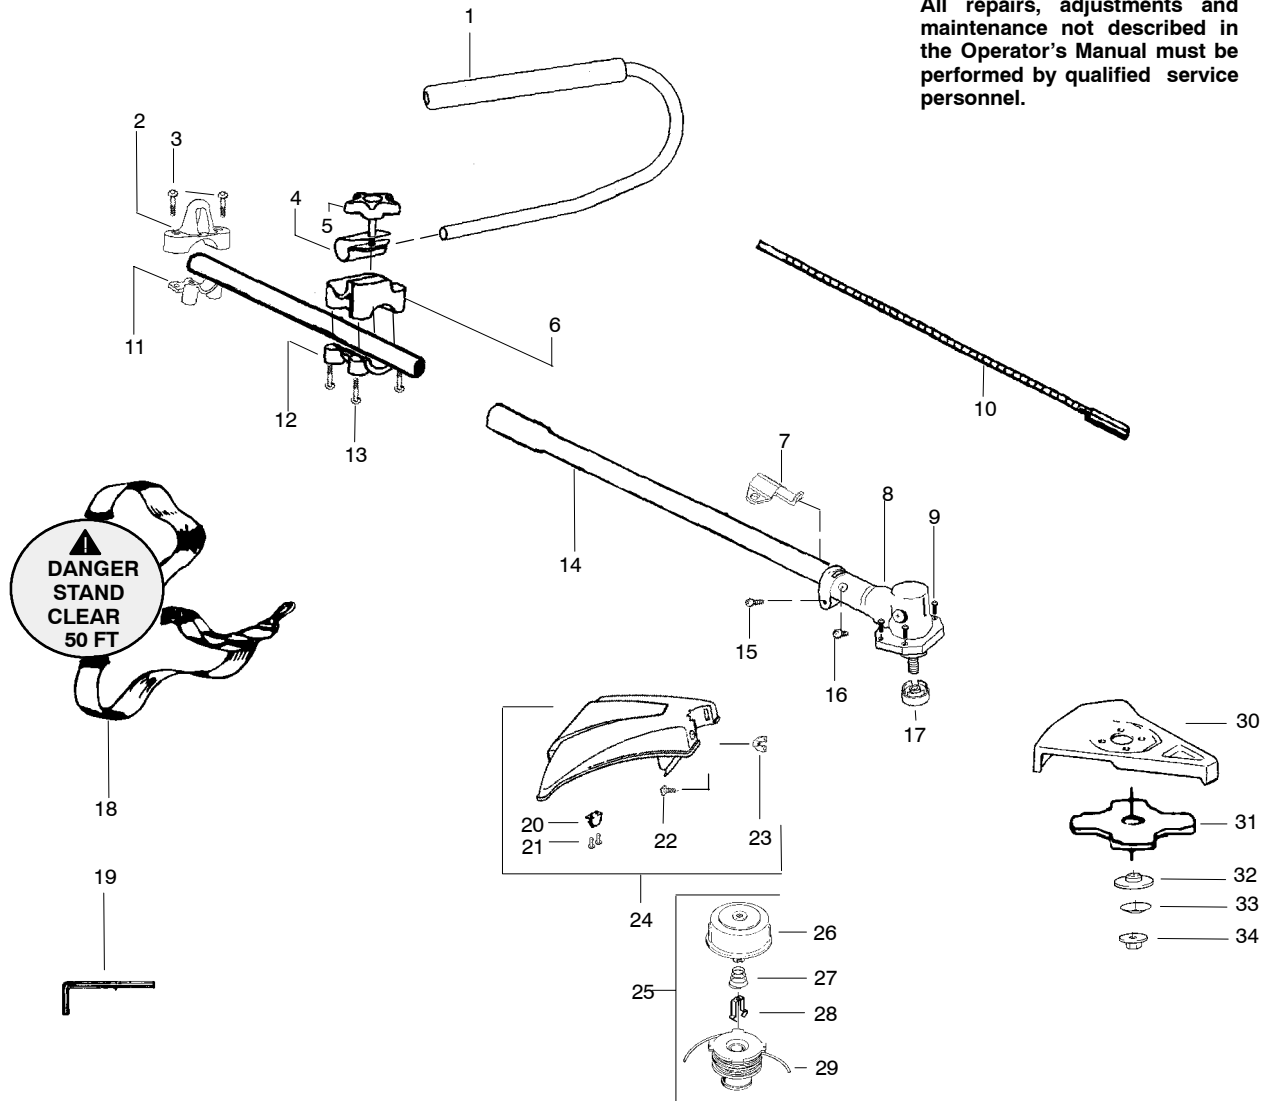

### WARNING

All repairs, adjustments and maintenance not described in the Operator's Manual must be performed by qualified service personnel.

Ref.	Part No.	Description	Ref.	Part No.	Description
1.	530071394	Kit-Handlebar (incl. grip,cap,decal)	21.	530015805	Screw
2.	530055392	Clamp-Harness Upper	22.	530015820	Bolt
3.	530016406	Screw	23.	530016152	Wingnut
4.	530095970	Clamp-Handlebar	24.	530069779	Kit-Shield (Incl. 20-23)
5.	530016336	Knob	25.	952711581	Accy-Cutting Head (Incl. 26-29)
6.	530095971	Base-Clamp	26.	530095772	Assy-Hub
7.	530095812	Bracket-Shield	27.	530053241	Spring
8.	530071585	Assy-Gearbox	28.	530401957	Retainer
9.	530016312	Screw	29.	952711580	Accy-Spool
10.	530096183	Flexshaft-Split boom	30.	530071383	Kit-Blade Shield
11.	530055395	Clamp-Harness Lower	31.	952711584	Accy.-Weed Blade (8")
12.	530071684	Kit-Clamp-Tube (incl. #13)	32.	530095816	Washer-Blade Retaining
13.	530016406	Screw	33.	530016240	Washer-Belleville
14.	530096240	Assy.-Driveshaft	34.	530015793	Nut-Flange
15.	530016014	Screw	Not Shown		
16.	530016224	Screw-Alignment	530164694	Manual	
17.	530095815	Dust cup - Blade	530095894	Hanger-Attachment	
18.	530094408	Assy.-Shoulder Strap	530058981	Decal-Shaft Warning	
19.	530031159	Wrench-Hex (5/32")	530056335	Decal-Blade Direction	
20.	530052285	Limiters-Line			

✓ = NEW PART NUMBER FOR THIS IPL

★ = REFER TO THE SERVICE REFERENCE INDICATED FOR MORE INFORMATION. (LOCATED AT END OF IPL)