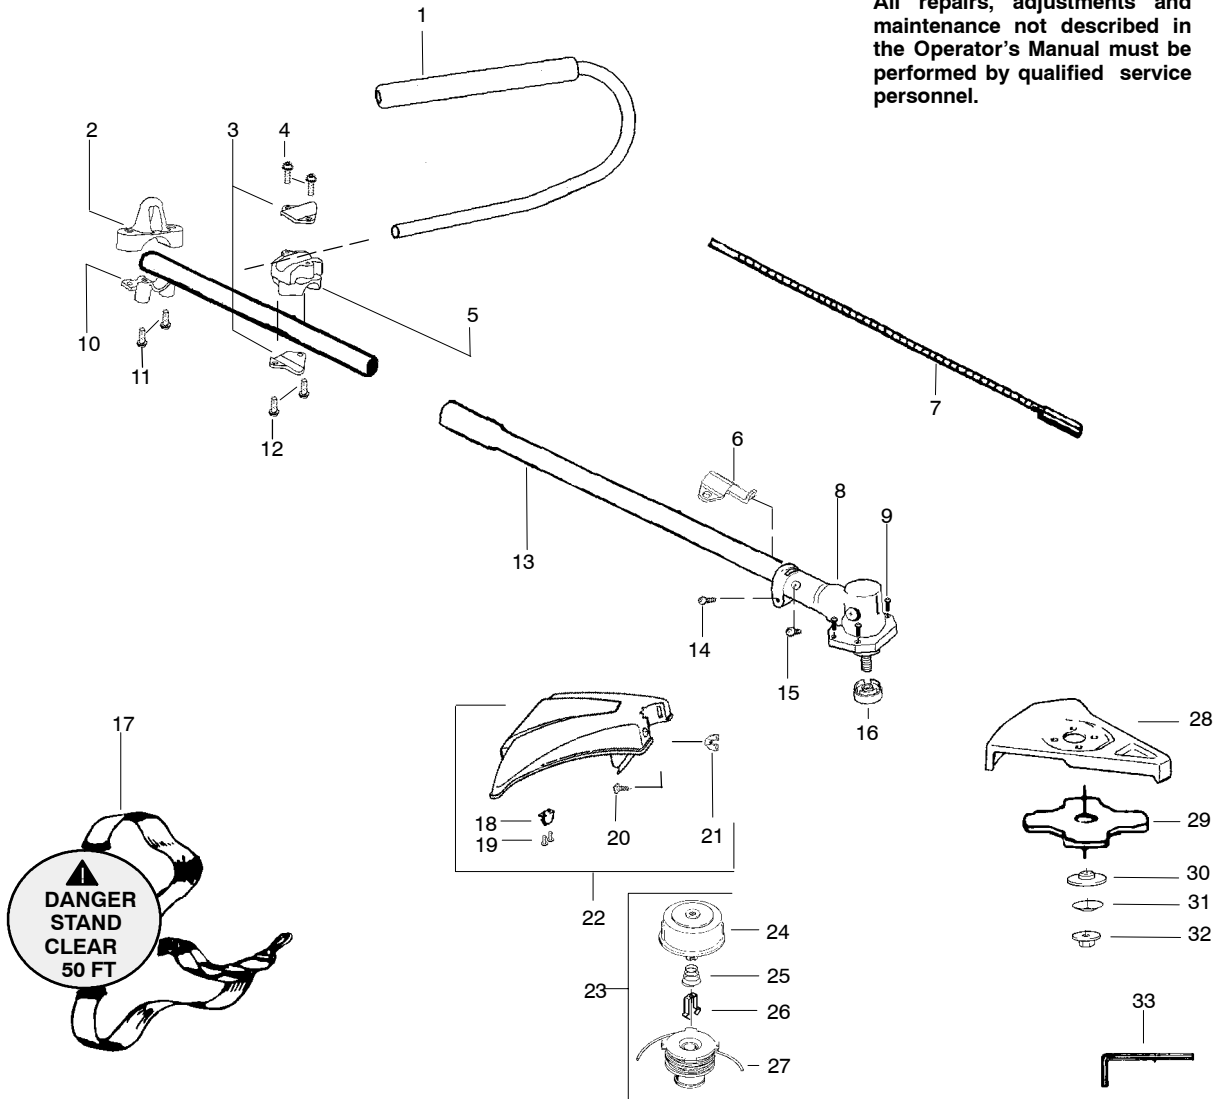

TYPE 3

WARNING

All repairs, adjustments and maintenance not described in the Operator's Manual must be performed by qualified service personnel.

Ref.	Part No.	Description	Ref.	Part No.	Description
1.	530071394	Kit-Handlebar (incl. grip,cap,decal)	20.	530015820	Bolt
2.	530055392	Clamp-Harness Upper	21.	530016152	Wingnut
3.	530058563	Clamp-Bracket	22.	530069779	Kit-Shield (Incl. 18-21)
4.	530015886	Screw	23.	952711581	Accy-Cutting Head (Incl. 24-27)
5.	---	Clamp-Handlebar	24.	530095772	Assy-Hub
	530058766	(7/8")	25.	530053241	Spring
	530058765	(1")	26.	530401957	Retainer
6.	530095812	Bracket-Shield	27.	952711580	Accy-Spool
7.	530096183	Flexshaft-Split boom	28.	530071383	Kit-Blade Shield
8.	530071585	Assy-Gearbox	29.	952711584	Accy.-Weed Blade (8")
9.	530016312	Screw	30.	530095816	Washer-Blade Retaining
10.	530055395	Clamp-Harness Lower	31.	530016240	Washer-Belleville
11.	530016406	Screw	32.	530015793	Nut-Flange
12.	530015886	Screw	33.	530031159	Wrench-Hex (5/32")
13.	530071907	Assy.-Driveshaft			Not Shown
14.	530016014	Screw		530164264	Manual
15.	530016224	Screw-Alignment		530095894	Hanger-Attachment
16.	530095815	Dust cup - Blade		530059832	Decal-Shaft Warning
17.	530094408	Assy-Shoulder Strap		530056335	Decal-Blade Direction
18.	530052285	Limiter-Line			
19.	530015805	Screw			

✓ = NEW PART NUMBER FOR THIS IPL

★ = REFER TO THE SERVICE REFERENCE INDICATED FOR MORE INFORMATION. (LOCATED AT END OF IPL)