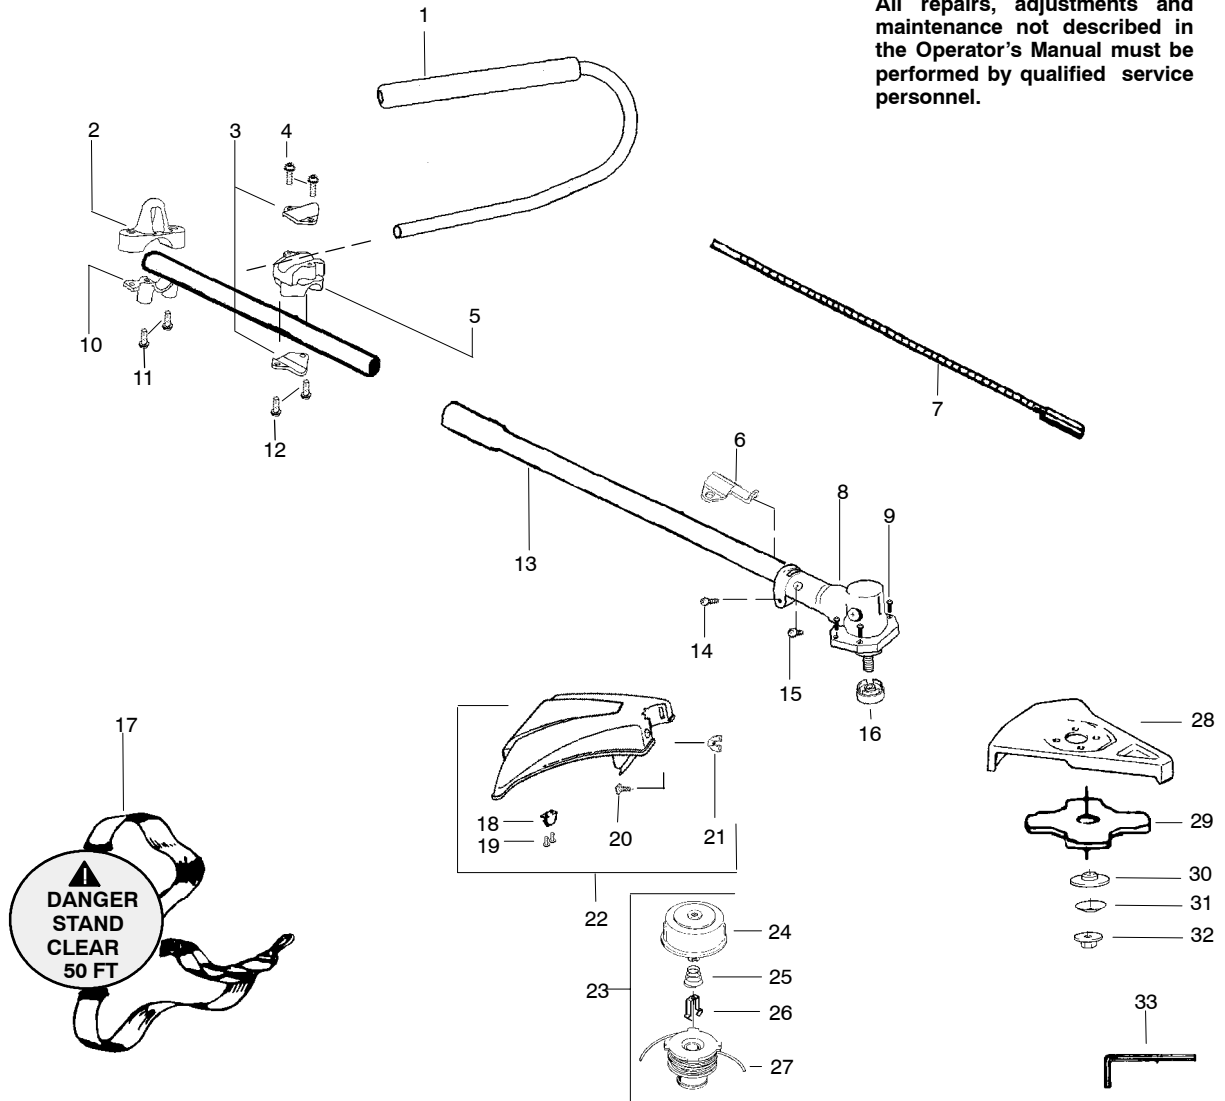

TYPE 2

WARNING

All repairs, adjustments and maintenance not described in the Operator's Manual must be performed by qualified service personnel.

Ref.	Part No.	Description	Ref.	Part No.	Description
1.	530071394	Kit-Handlebar (incl. grip, cap, decal)	20.	530015820	Bolt
2.	530055392	Clamp-Harness Upper	21.	530016152	Wingnut
3.	530058563	Clamp-Bracket	22.	530069779	Kit-Shield (Incl. 18-21)
4.	530015886	Screw	23.	952711581	Accy-Cutting Head (Incl. 24-27)
5.	---	Clamp-Handlebar	24.	530095772	Assy-Hub
	530058766	(7/8")	25.	530053241	Spring
	530058765	(1")	26.	530401957	Retainer
6.	530095812	Bracket-Shield	27.	952711580	Accy-Spool
7.	530096183	Flexshaft-Split boom	28.	530071383	Kit-Blade Shield
8.	530071585	Assy-Gearbox	29.	952711584	Accy.-Weed Blade (8")
9.	530016312	Screw	30.	530095816	Washer-Blade Retaining
10.	530055395	Clamp-Harness Lower	31.	530016240	Washer-Belleville
11.	530016406	Screw	32.	530015793	Nut-Flange
12.	530015886	Screw	33.	530031159	Wrench-Hex (5/32")
13.	530071861	Assy.-Driveshaft			Not Shown
14.	530016014	Screw	530164264	530095894	Manual
15.	530016224	Screw-Alignment	530059672	530056335	Hanger-Attachment
16.	530095815	Dust cup - Blade			Decal-Shaft Warning
17.	530094408	Assy-Shoulder Strap			Decal-Blade Direction
18.	530052285	Limiter-Line			
19.	530015805	Screw			

↙ = NEW PART NUMBER FOR THIS IPL

★ = REFER TO THE SERVICE REFERENCE INDICATED FOR MORE INFORMATION. (LOCATED AT END OF IPL)