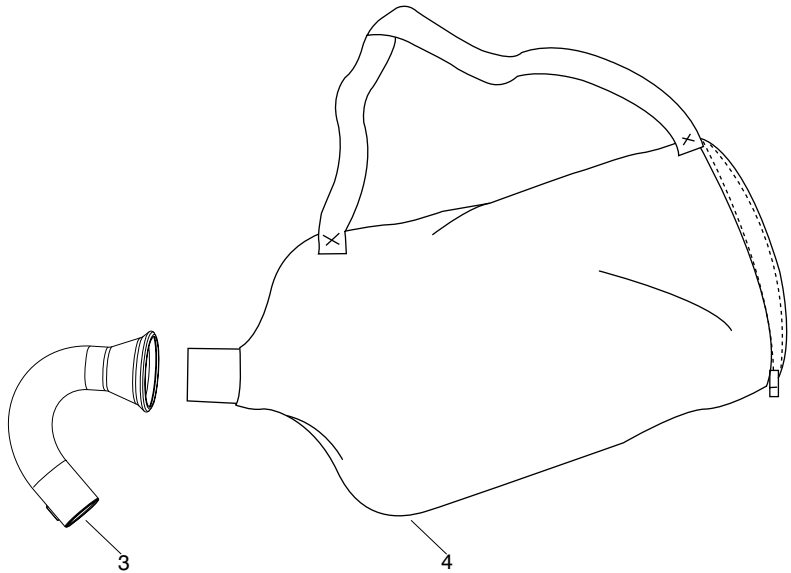

Parts List No. 545103466		Poulan PRO PARTS LIST	MODEL PPB430VS	
Date 1/31/08	Replaces 545103466 - 9/26/07		NOTE : Illustration may differ from actual model due to design changes.	Page: 3

⚠ WARNING

All repairs, adjustments and maintenance not described in the Operator's Manual must be performed by Qualified Service Personnel.

Ref.	Part No.	Description
1.	545099401	Tube - Upper Vac
2.	530095589	Tube - Lower Vac
3.	545116601	Tube - J
4.	530095564	Assy - Vac Bag
5.	545100501	Tube - Upper Blower
6.	545100601	Tube - Lower Blower
7.	545151201	Nozzle - High Speed

✓ = New Part Number For This IPL

★ = Refer to the Service Reference Indicated for more information.(Located at the END of the IPL)