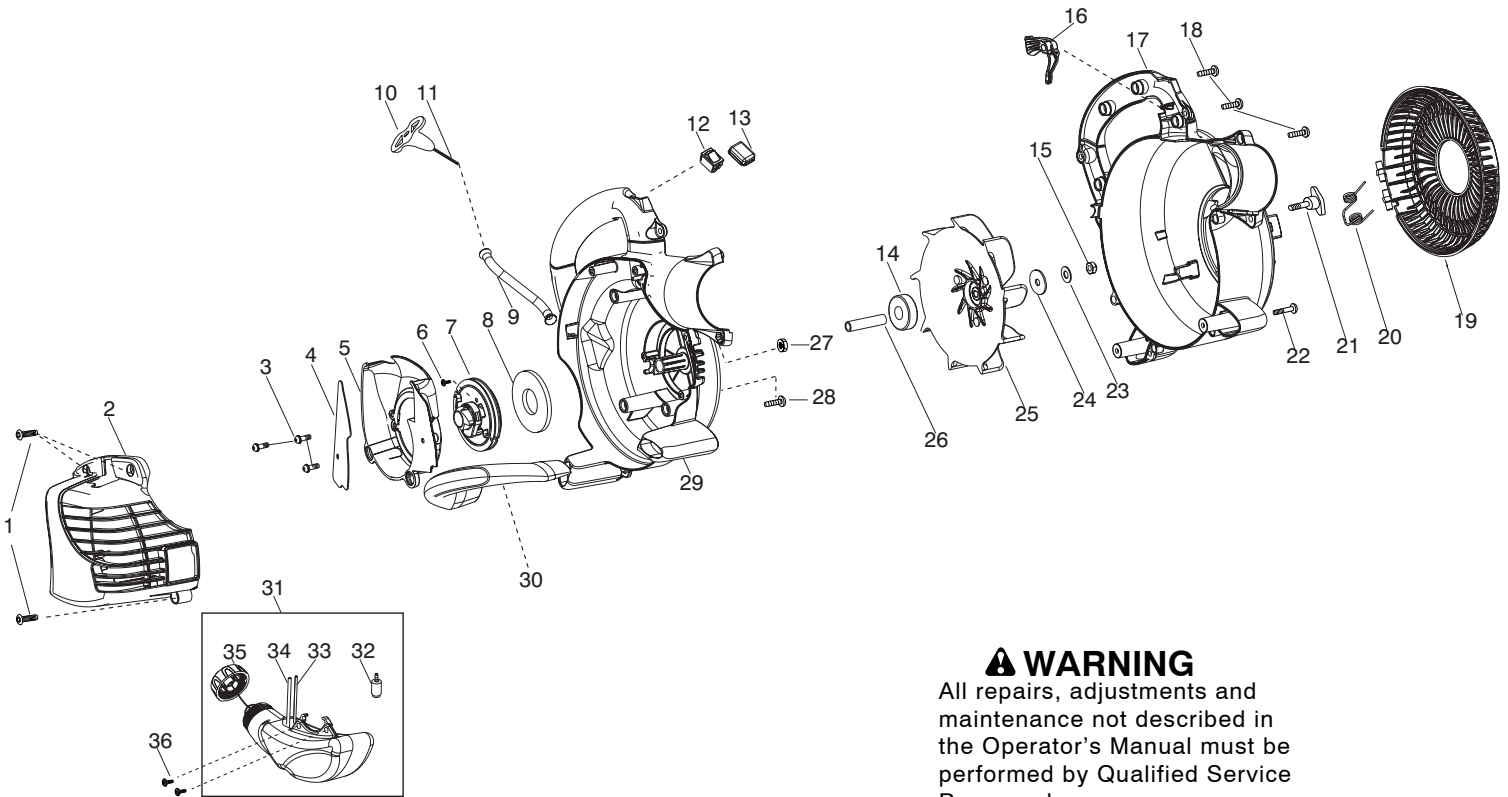

Parts List No. 545103466		<h1>Poulan PRO</h1> PARTS LIST	MODEL PPB430VS
Date 1/31/08	Replaces 545103466 - 9/26/07		NOTE : Illustration may differ from actual model due to design changes.

⚠ WARNING

All repairs, adjustments and maintenance not described in the Operator's Manual must be performed by Qualified Service Personnel.

Ref.	Part No.	Description	Ref.	Part No.	Description
1.	530015814	Screw	22.	530016406	Screw - Handle Vac
2.	545135806	Assy - Engine Cover	23. ✓	530016402	Washer - Spring
3.	530015880	Screw	24.	545109901	Washer - Impeller
4.	545134001	Shield - Baffle	25.	545113601	Assy-Impeller
5.	545099101	Baffle	26.	545113701	Spacer - Flywheel
6.	530016391	Screw	27.	530015197	Nut
7.	545081852	Kit - Starter Pulley	28.	530015810	Screw
8.	530042086	Spring - Starter	29.	545161602	Assy-Scroll Assy. RH (Incl. 14)
9.	545107101	Tube - Starter Rope	30.	545101201	Handle - Vac
10.	530054834	Handle - starter	31.	545100401	Assy - Fuel Tank (Incl. 32,33,34,35)
11.	545081833	Kit - Rope	32.	530095646	Assy - Fuel Pickup
12.	545081830	Kit - Switch (momentary) (Incl. 13)	33.	530069247	Kit - Fuel Line (carb/purge)
13.	545128201	Protector - Switch	34.	530069216	Kit - Fuel Line (tank/purge)
14.	545099001	Bearing	35.	530057973	Assy - Fuel Cap w/retainer
15. ✓	530626605	Nut	36.	530016445	Screw - Fuel Tank Retainer
16.	545113802	Trigger - Throttle	Not Shown		
17.	545134102	Assy - Scroll LH (Incl. 19,20)	545146905	Manual	
18.	530015814	Screw	545001245	Decal - Warning	
19.	545100801	Door- Vac	545001285	Decal - Start Instructions	
20.	545115601	Spring - Vac Door			
21.	545144501	Knob - Blower			

✓ = New Part Number For This IPL

★ = Refer to the Service Reference Indicated for more information. (Located at the END of the IPL)

Parts List No. 545103466		<h1>Poulan PRO</h1> PARTS LIST	MODEL PPB430VS
Date 1/31/08	Replaces 545103466 - 9/26/07		NOTE : Illustration may differ from actual model due to design changes.