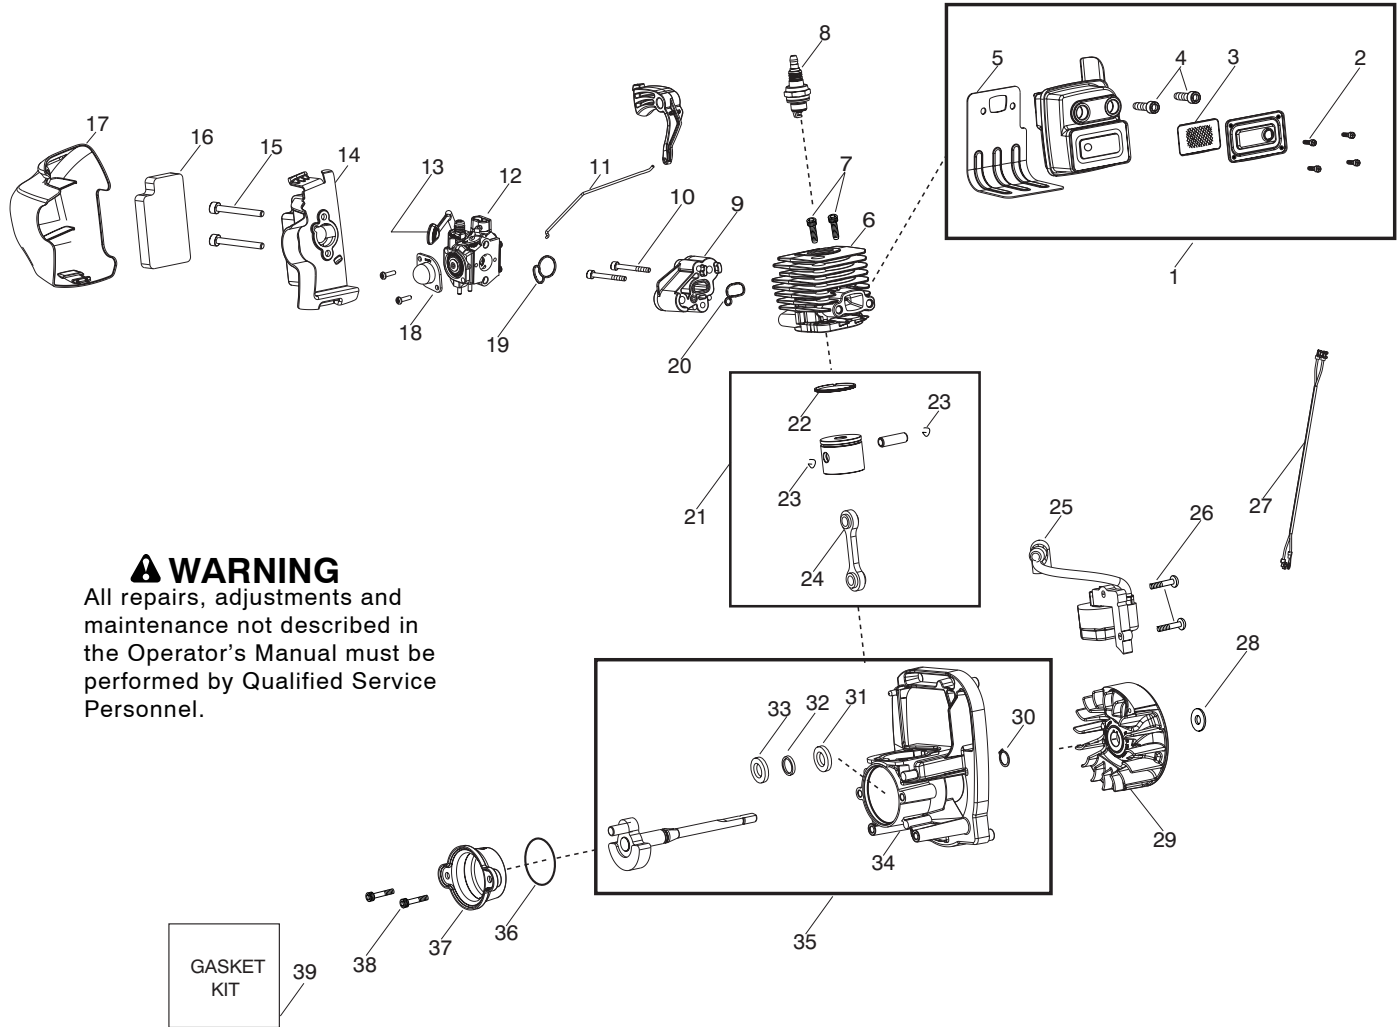

Parts List No. 545103466		<h1>Poulan PRO</h1> PARTS LIST	MODEL PPB430VS
Date 1/31/08	Replaces 545103466 - 9/26/07		NOTE : Illustration may differ from actual model due to design changes.

⚠ WARNING

All repairs, adjustments and maintenance not described in the Operator's Manual must be performed by Qualified Service Personnel.

Ref.	Part No.	Description	Ref.	Part No.	Description
1.	530015814	Screw	22.	530016406	Screw - Handle Vac
2.	545135806	Assy - Engine Cover	23. ✓	530016402	Washer - Spring
3.	530015880	Screw	24.	545109901	Washer - Impeller
4.	545134001	Shield - Baffle	25.	545113601	Assy-Impeller
5.	545099101	Baffle	26.	545113701	Spacer - Flywheel
6.	530016391	Screw	27.	530015197	Nut
7.	545081852	Kit - Starter Pulley	28.	530015810	Screw
8.	530042086	Spring - Starter	29.	545161602	Assy-Scroll Assy. RH (Incl. 14)
9.	545107101	Tube - Starter Rope	30.	545101201	Handle - Vac
10.	530054834	Handle - starter	31.	545100401	Assy - Fuel Tank (Incl. 32,33,34,35)
11.	545081833	Kit - Rope	32.	530095646	Assy - Fuel Pickup
12.	545081830	Kit - Switch (momentary) (Incl. 13)	33.	530069247	Kit - Fuel Line (carb/purge)
13.	545128201	Protector - Switch	34.	530069216	Kit - Fuel Line (tank/purge)
14.	545099001	Bearing	35.	530057973	Assy - Fuel Cap w/retainer
15. ✓	530626605	Nut	36.	530016445	Screw - Fuel Tank Retainer
16.	545113802	Trigger - Throttle	Not Shown		
17.	545134102	Assy - Scroll LH (Incl. 19,20)	545146905	Manual	
18.	530015814	Screw	545001245	Decal - Warning	
19.	545100801	Door- Vac	545001285	Decal - Start Instructions	
20.	545115601	Spring - Vac Door			
21.	545144501	Knob - Blower			

✓ = New Part Number For This IPL

★ = Refer to the Service Reference Indicated for more information. (Located at the END of the IPL)

Parts List No. 545103466		<h1>Poulan PRO</h1> PARTS LIST	MODEL PPB430VS
Date 1/31/08	Replaces 545103466 - 9/26/07		NOTE : Illustration may differ from actual model due to design changes.