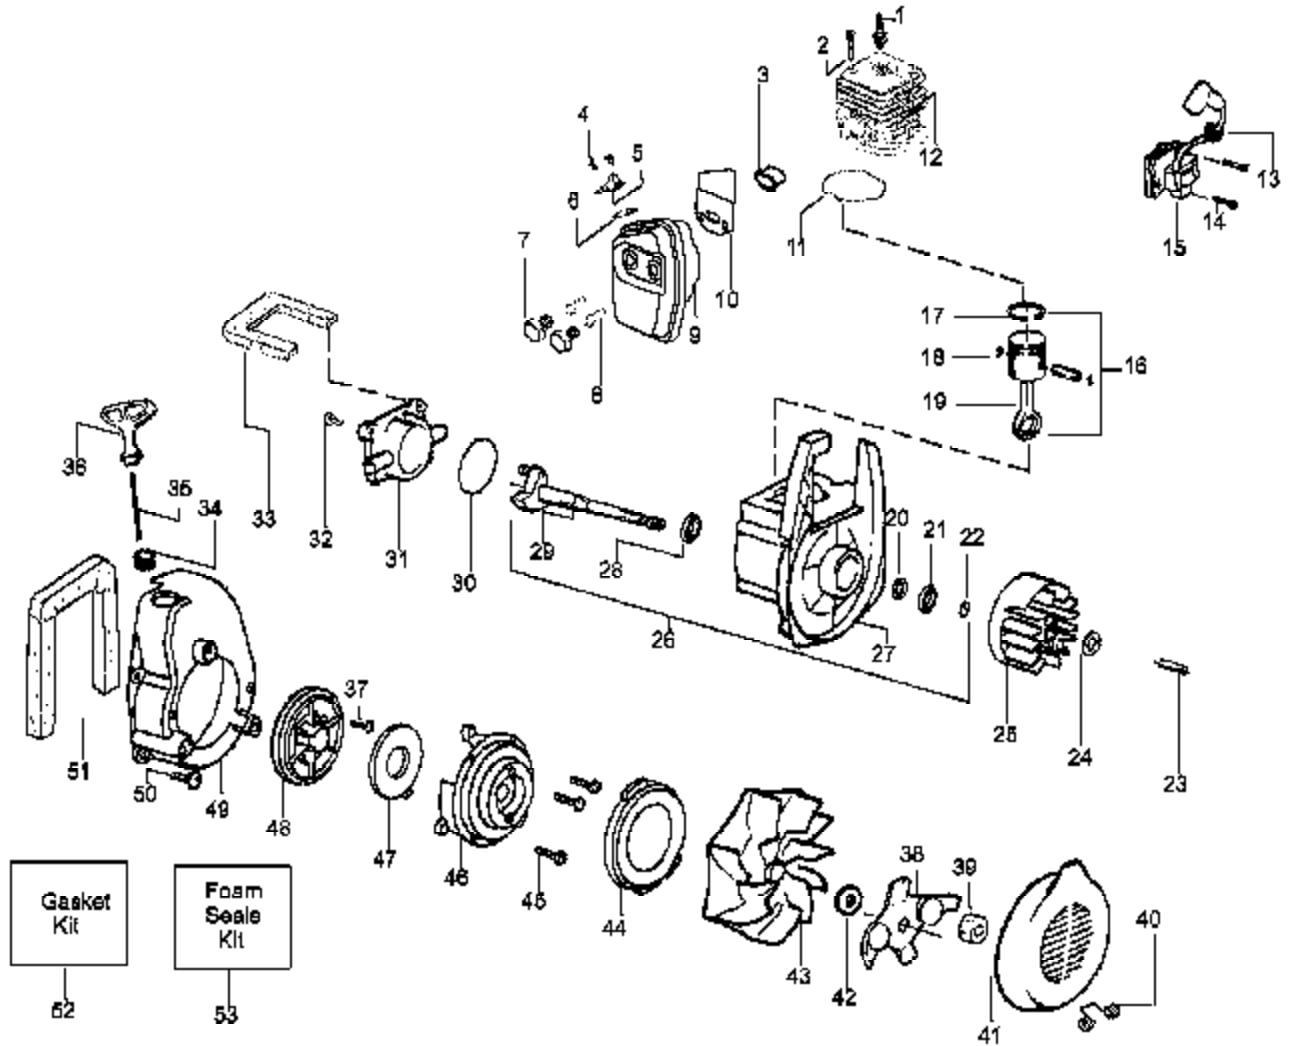

TYPE 1

Ref #	Part Number	Qty	Description
1	952030164		Spark Plug (RCJ-6Y)
2	530015953		Screw
3	530055191		Insulator-Heat
4	530055240		Screw
5	530055241		Deflector-Muffler
6	530071461		Kit-Spark Screen (incl. #4)
7	530016369		Bolt-Muffler-external
8	530016341		Screw-Muffler-Internal
9	530071460		Kit-Muffler (incl. 4-6,8,10)
10	530071458		Gasket-Baffle (kit)
11	530071458		Gasket-Cylinder (kit)
12	530071468		Kit-Cylinder
13	530019182	PPBVM2000 E-Capacitor	Grommet-Ign. Module
14	530016357	Engine Assembly Type 1	Screw-Ignition Module
15	530035505		Ignition Module
16	530071476		Kit-Piston (Incl. 17 & 18)
17	530053565		Piston Ring
18	530015162		Retainer-Piston Pin
19	530069945		Assy-Connecting Rod
20	530019264		Seal-Crankcase
21	530055728		Bearing-Outer
22	530015941		Retainer Ring-C'haft
23	530016190		Spacer-Flywheel
24	530015149		Washer
25	530039209		Assy-Flywheel
26	530071456		Assy-Crankcase/Crankshaft (incl. 22,27,29)
27	530012440		Assy-Crankcase (Incl. 20,21,28)
28	530032125		Bearing-Inner
29	530012452		Assy-Crankshaft
30	530071458		O-ring-C/case (kit)
31	530012443		Cover-Crankcase
32	530015810		Screw
33	530071459		Foam-219mm (kit)
34	530029182		Eyelet-Flange
35	530071467		Kit-Rope
36	530049488		Handle-Starter
37	530016326		Screw-Rope
38	530095461		Assy-Mulch Blade
39	530626605		Nut
40	530402043		Spring-Return Cover
41	530049313		Inlet Door
42	530016240		Washer-Belleville
43	530069817		Assy-Impeller
44	530055106		Seal-Ring
45	530016349		Screw
46	530055101		Housing-Pulley
47	530042086		Spring-Starter
48	530071466		Kit-Starter Pulley
49	530055102		Fan Housing
50	530015810		Screw
51	530071459		Foam-365mm (kit)
52	530071458		Kit-Gasket (includes #10,11,31, adaptor gasket, & carb. gasket)
53	530071459		Kit-Foam Seals (includes #34,52, air dam & Fuel line grommet)