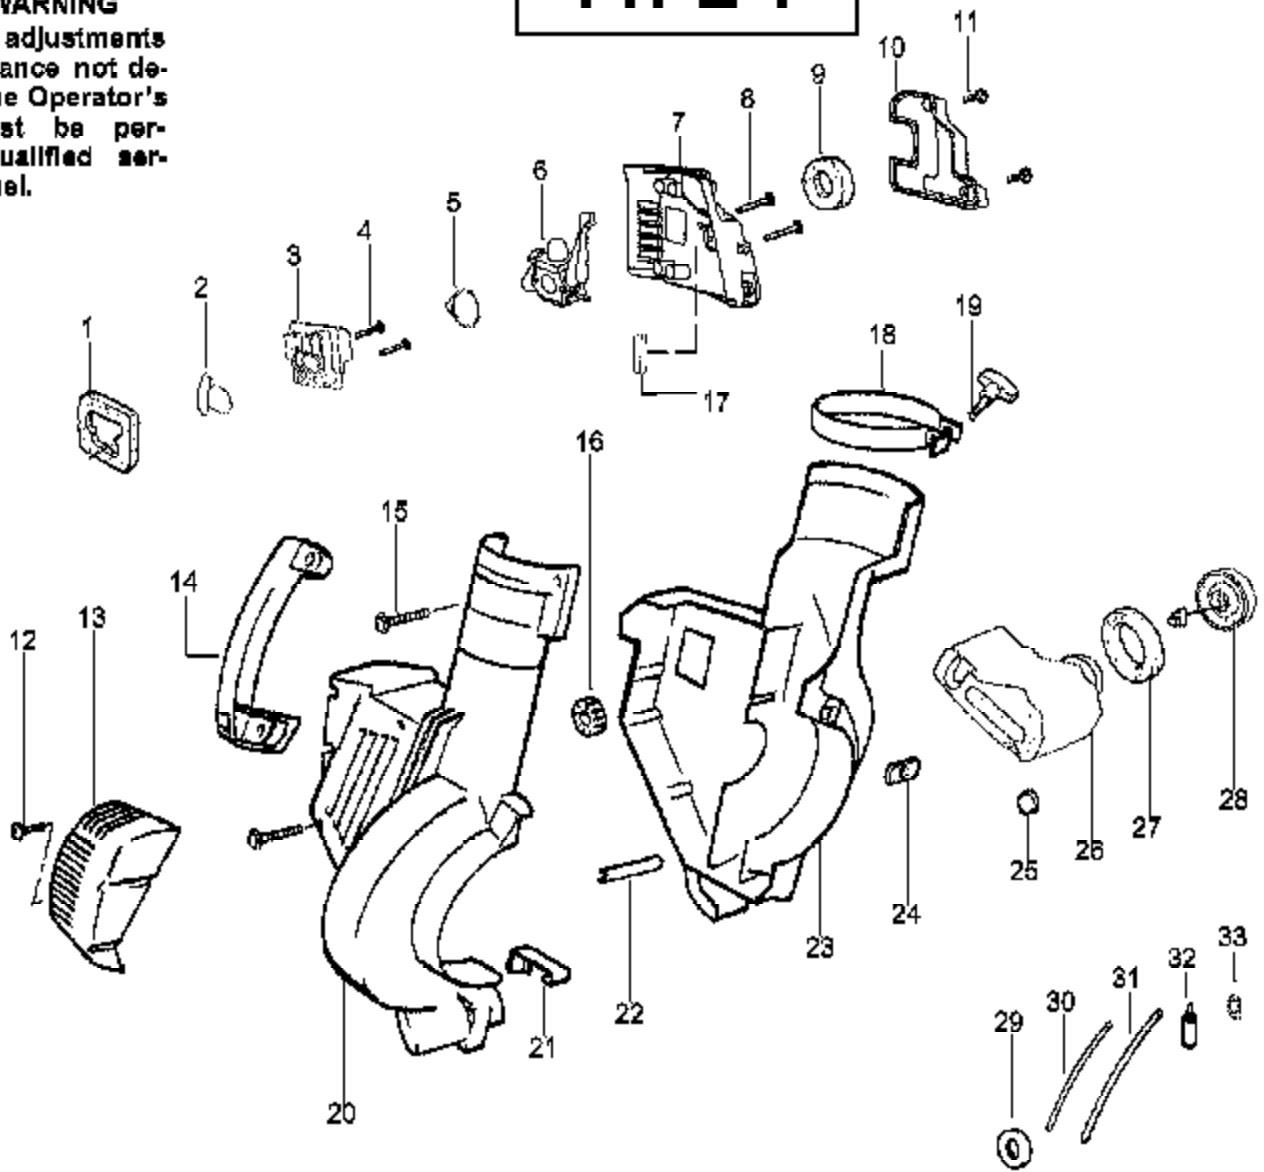

WARNING

All repairs, adjustments and maintenance not described in the Operator's Manual must be performed by qualified service personnel.

TYPE 1

Ref #	Part Number	Qty	Description
1	530071459		Air Dam (kit)
2	530071458		Gasket-Adapter (kit)
3	530035502		Carburetor Adapter
4	530016309		Screw
5	530071458		Gasket-Carburetor (kit)
6	530071465		Kit-Carb Ass'y (C1Q-W11)
7	530055103		Air Box
8	530016340		Screw-Carb.
9	530049383		Filter-Air
10	530055104		Cover-Air Filter
11	530016354		Screw-Air Box Cover
12	530015880		Screw
13	530056257	PPBVM200LE Gas Blower ID	Assy-Muffler Cover
14	530095469	Housing Assembly Type 1	Handle
15	530015886		Screw
16	530049323		Isolator
17	530071459		Foam-25.4mm (kit)
18	530016324		Clamp-Blower Tube
19	530016322		Knob-Tube Clamp
20	530055148		Housing-Right (yellow)
21	530402044		Spring-Cover Latch
22	530049617		Guide-Starter Rope
23	530055147		Housing-Left (yellow)
24	530016207		Nut
25	530036792		Isolator-Crankcase
26	530049491		Assy-Fuel Tank
27	530049527		Gasket-Fuel Tank
28	530049386		Fuel Cap w/Retainer
29	530049656		Grommet-Shroud
30	530069247		Kit-Line Carb/Purge
31	530069216		Kit-Line Tank/Purge
32	530095646		Assy-Fuel Pick-up
33	530071459		Grommet-Fuel line (kit)
	530088953		Operator Manual Not Shown
	530084404		Warning Decal Not Shown
	530055358		Decal-Start Inst. Not Shown