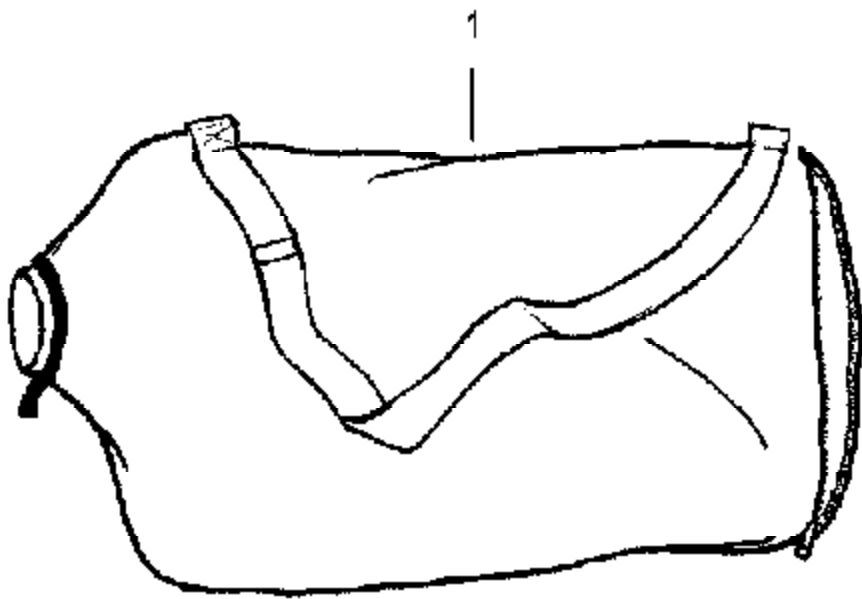

TYPE 2

WARNING

All repairs, adjustments and maintenance not described in the Operator's Manual must be performed by qualified service personnel.

Ref #	Part Number	Qty	Description
1	530071459		Air Dam (kit)
2	530071458		Gasket-Adapter (kit)
3	530035561		Carburetor Adapter
4	530016309		Screw
5	530071458		Gasket-Carburetor (kit)
6	530071465		Kit-Carb Ass'y (C1Q-W11)
6	530071632		Kit-Carb Ass'y (C1Q-W11C)
7	530056629		Air Box
8	530015849		Screw-Carb.
9	530049383		Filter-Air
10	530056581		Cover-Air Filter
11	530016349		Screw
12	530056641	PPBVM2000	F. Gage Blow-off
13	530095469	Guard	Guard
14	530015886	Housing Assembly	Housing Assembly Type 2
15	530049323		Isolator
16	530071459		Foam 25.4mm (kit)
17	530015197		Nut
18	530016322		Knob-Tube Clamp
19	530071458		Reflector-Heat (kit)
20	530057312		Housing-Right
21	530402044		Spring-Cover Latch
22	530049617		Guide-Starter Rope
23	530057313		Housing-Left
24	530016207		Nut
25	530036792		Isolator-Crankcase
26	530049491		Assy-Fuel Tank
27	530049527		Gasket-Fuel Tank
28	530049386		Fuel Cap w/Retainer
29	530049656		Grommet-Shroud
30	530069247		Kit-Line Carb/Purge
31	530069216		Kit-Line Tank/Purge
32	530095646		Assy-Fuel Pick-up
33	530071459		Grommet-Fuel line (kit)
	530163807		Operator Manual Not Shown
	530057414		Warning Decal Not Shown
	530057214		Decal-Start Inst. Not Shown