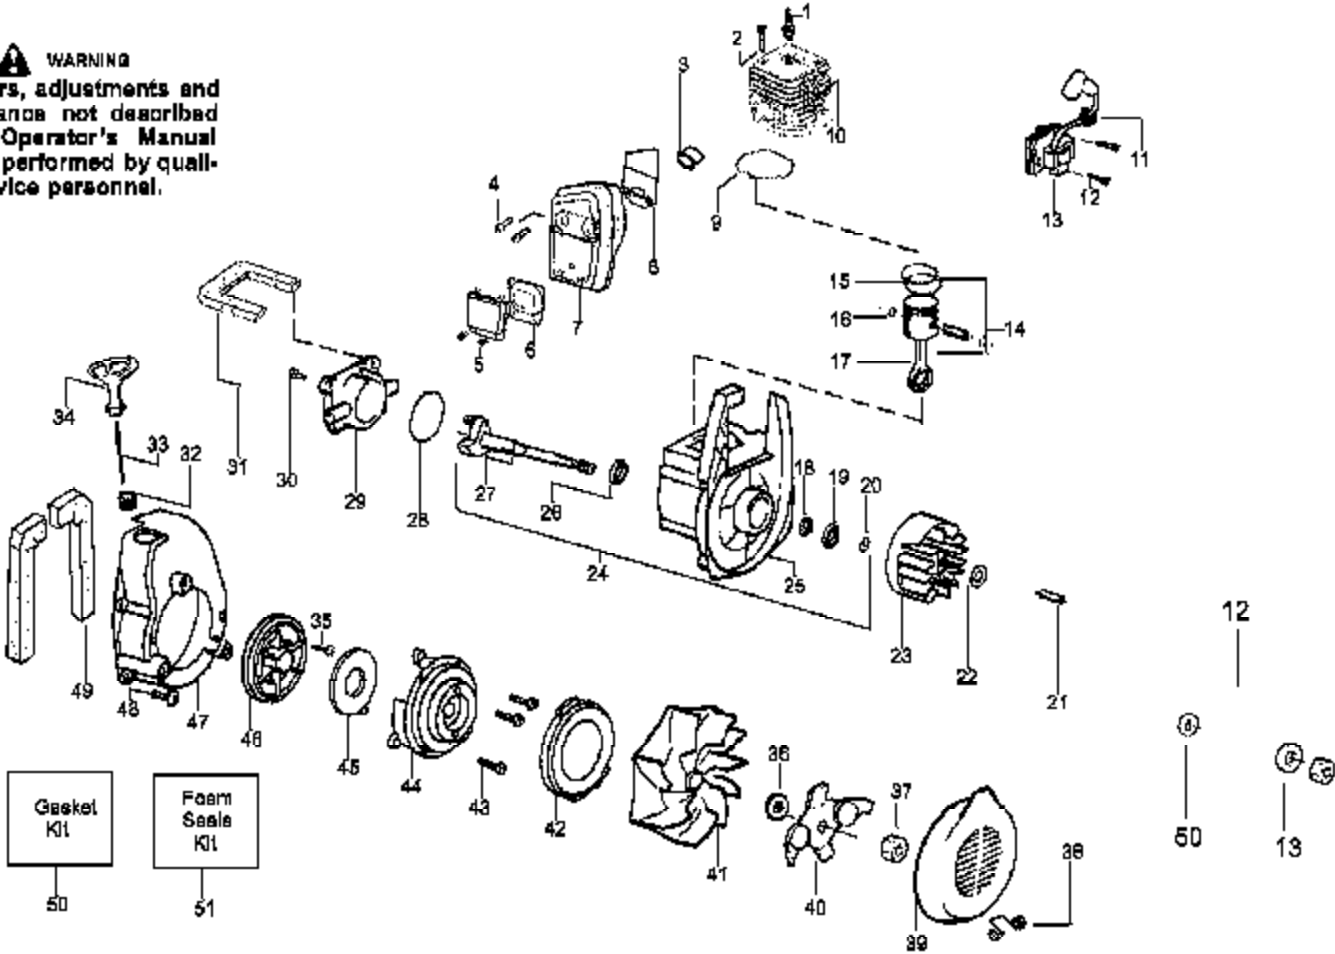

TYPE 2

⚠ WARNING
All repairs, adjustments and maintenance not described in the Operator's Manual must be performed by qualified service personnel.

Ref #	Part Number	Qty	Description
1	952030249		Spark Plug (RCJ-6Y)
2	530015953		Screw
3	530055191		Insulator-Heat
4	530016387		Screw-Muffler-Internal
5	530015241		Screw
6	530071593		Kit-Spark Screen (incl. #5)
7	530071599		Kit-Muffler (incl. 4,5,6, & 8)
8	530071458		Gasket-Baffle (kit)
9	530071458		Gasket-Cylinder (kit)
10	530071468		Kit-Cylinder
11	530019182		Grommet-Ign. Module
12	530016357		Screw-Ignition Module
13	530035505	PPBVM200LE Gasolowrtd Engne Assmly Type 2	Ignition Module
14	530071476		Kit-Piston (incl. 15 & 16)
15	530012472		Piston Ring
16	530015162		Retainer-Piston Pin
17	530069945		Assy-Connecting Rod
18	530071615		Kit-Crankcase Seal
19	530055728		Bearing-Outer
20	530015941		Retainer Ring-C'haft
21	530016190		Spacer-Flywheel
22	530015149		Washer
23	530039209		Assy-Flywheel
24	530071456		Assy-Crankcase/Crank shaft (incl. 20,25,27)
25	530012492		Assy-Crankcase (Incl. 18,19,26)
26	530032125		Bearing-Inner
27	530012452		Assy-Crankshaft
28	530071458		O-ring-C/case (kit)
29	530012443		Cover-Crankcase
30	530015810		Screw
31	530071459		Foam-219mm (kit)
32	530029182		Eyelet-Flange
33	530071467		Kit-Rope
34	530054834		Handle-Starter
35	530016326		Screw-Rope
36	530016240		Washer-Belleville
37	530626605		Nut
38	530402043		Spring-Return Cover
39	530049313		Inlet Door
40	530095461		Assy-Mulch Blade
41	530069817		Assy-Impeller
42	530056625		Seal-Ring
43	530016349		Screw
44	530055101		Housing-Pulley
45	530042086		Spring-Starter
46	530071466		Kit-Starter Pulley
47	530055102		Fan Housing
48	530015810		Screw
49	530071459		Foam-182mm (kit)
50	530071458		Kit-Gasket (See "Housing Assembly Type 2" incl. 2,5 & 19)
51	530071459		Kit-Foam Seals (See "Housing Assembly Type 2" incl. 1,16, & 33)