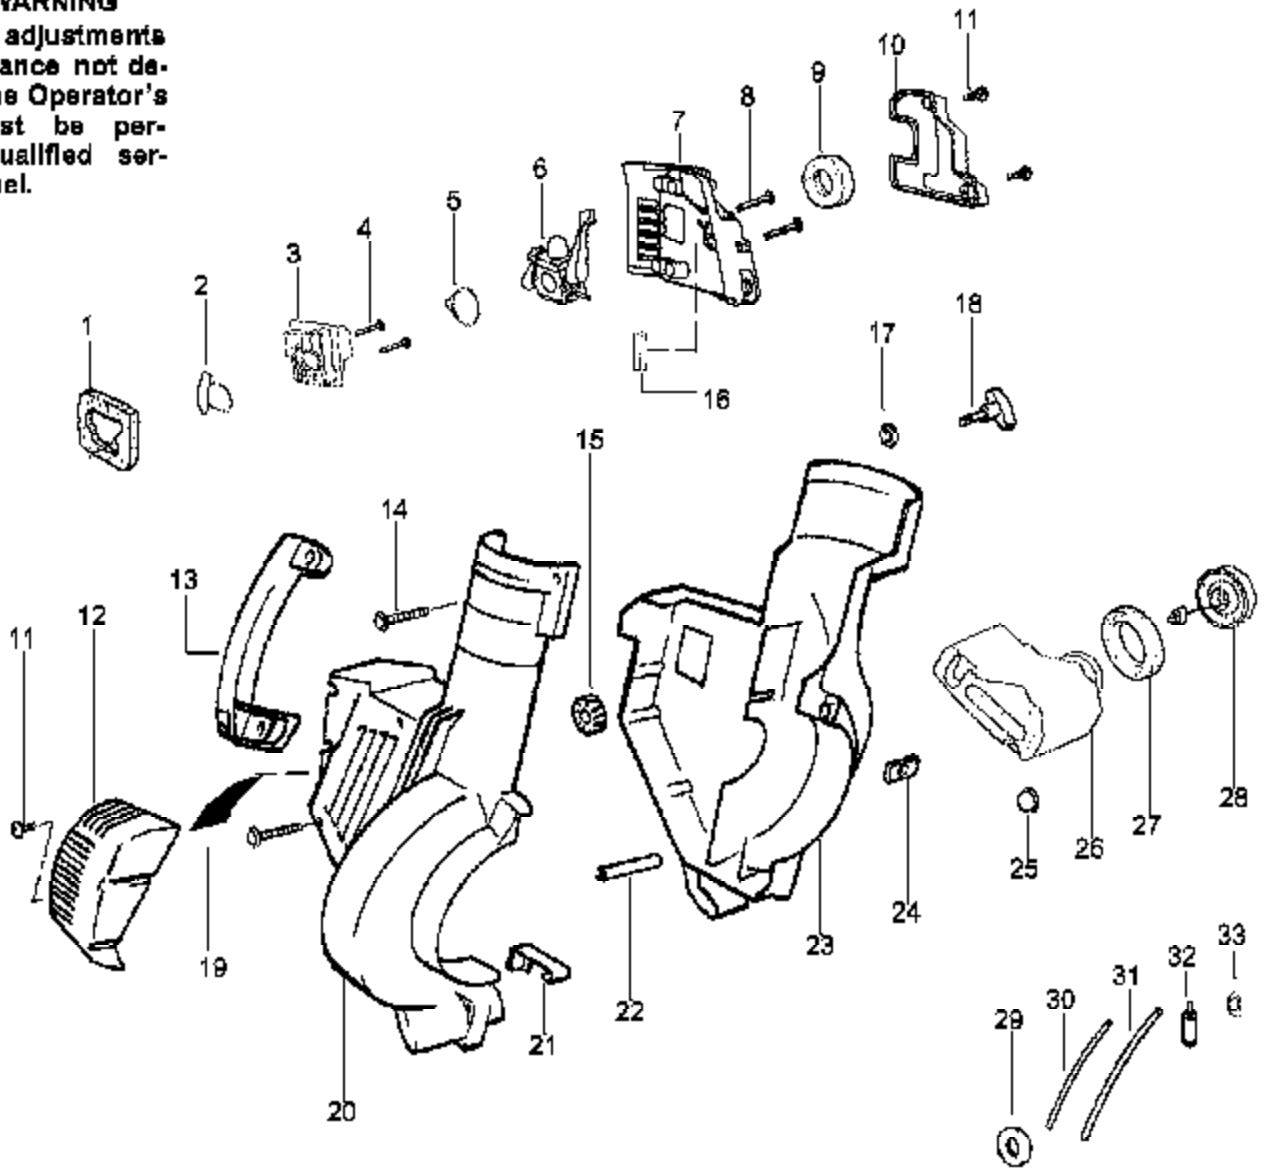

TYPE 2

WARNING

All repairs, adjustments and maintenance not described in the Operator's Manual must be performed by qualified service personnel.

Ref #	Part Number	Qty	Description
1	530071459		Air Dam (kit)
2	530071458		Gasket-Adapter (kit)
3	530035561		Carburetor Adapter
4	530016309		Screw
5	530071458		Gasket-Carburetor (kit)
6	530071465		Kit-Carb Ass'y (C1Q-W11)
6	530071632		Kit-Carb Ass'y (C1Q-W11C)
7	530056629		Air Box
8	530015849		Screw-Carb.
9	530049383		Filter-Air
10	530056581		Cover-Air Filter
11	530016349		Screw
12	530056641	PPBVM2000	F. Gage Blow-off
13	530095469	Guard	Guard
14	530015886	Housing Assembly	Housing Assembly Type 2
15	530049323		Isolator
16	530071459		Foam 25.4mm (kit)
17	530015197		Nut
18	530016322		Knob-Tube Clamp
19	530071458		Reflector-Heat (kit)
20	530057312		Housing-Right
21	530402044		Spring-Cover Latch
22	530049617		Guide-Starter Rope
23	530057313		Housing-Left
24	530016207		Nut
25	530036792		Isolator-Crankcase
26	530049491		Assy-Fuel Tank
27	530049527		Gasket-Fuel Tank
28	530049386		Fuel Cap w/Retainer
29	530049656		Grommet-Shroud
30	530069247		Kit-Line Carb/Purge
31	530069216		Kit-Line Tank/Purge
32	530095646		Assy-Fuel Pick-up
33	530071459		Grommet-Fuel line (kit)
	530163807		Operator Manual Not Shown
	530057414		Warning Decal Not Shown
	530057214		Decal-Start Inst. Not Shown