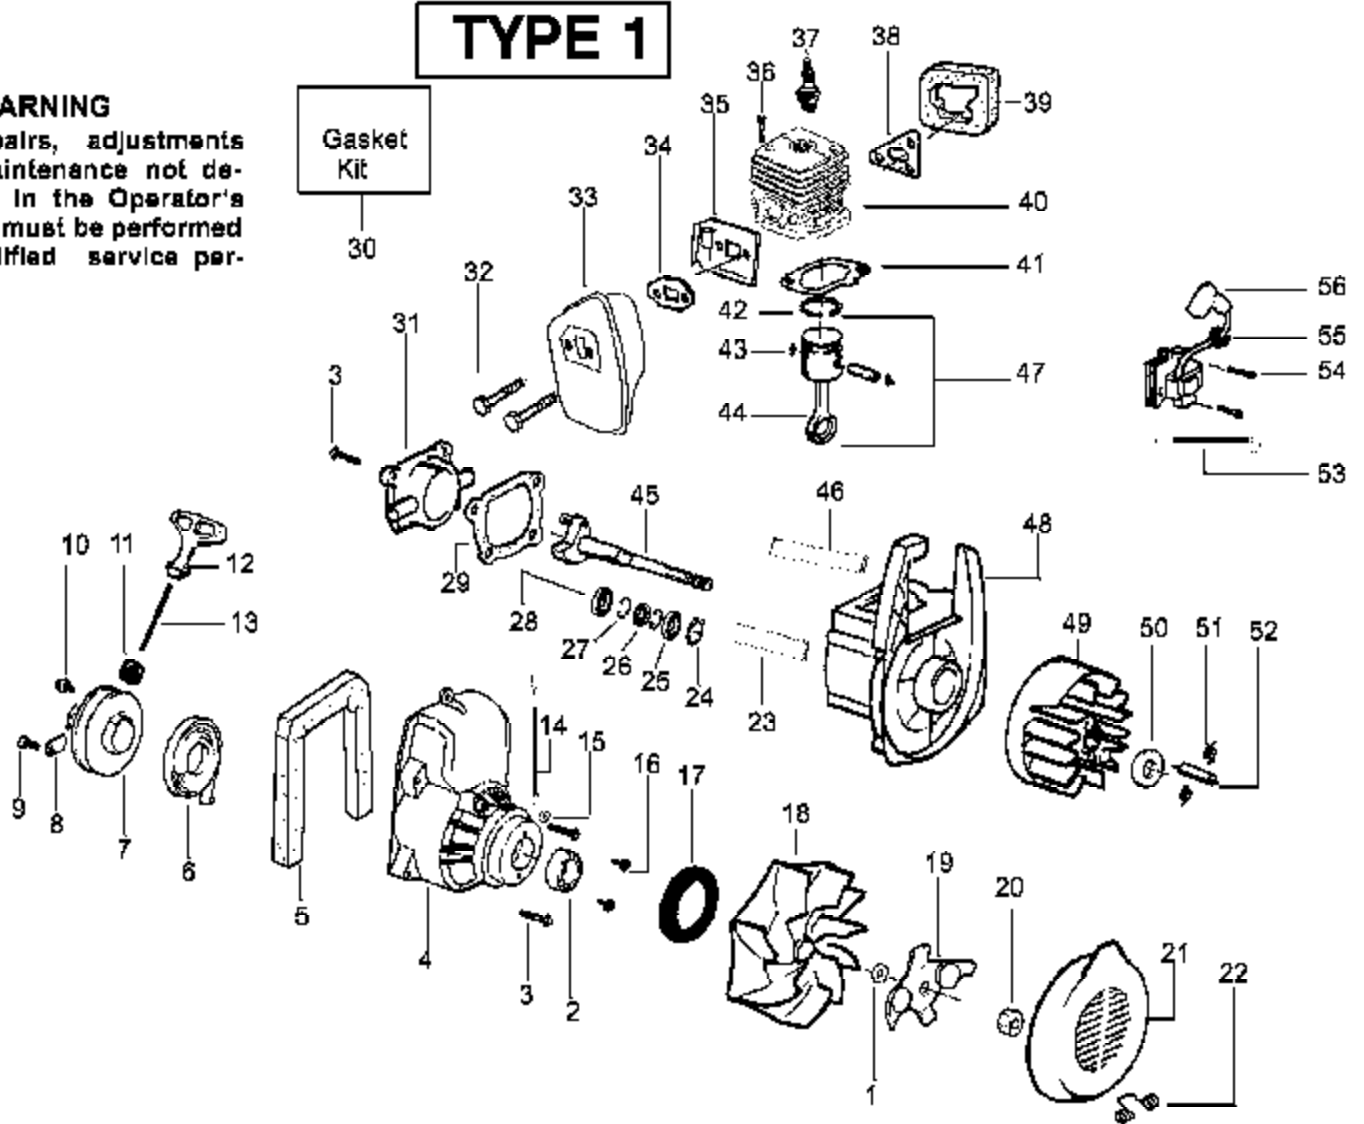

WARNING

All repairs, adjustments and maintenance not described in the Operator's Manual must be performed by qualified service personnel.

TYPE 1

Ref #	Part Number	Qty	Description
1	530016240		Washer-Belleville
2	530054292		Bearing
3	530015810		Screw
4	530054114		Fan Housing Ass'y. (Incl. 2, 3)
5	530049713		Foam Seal
6	530042086		Starter Spring
7	530069885		Starter Pulley Kit
8	530016226		Retainer Can
9	530015880		Screw
10	530016080		Screw-Starter Pulley
11	530029182		Eyelet - Flange
12	530049488		Starter Handle
13	530069232	PPBVM200 Gas Blower Type 1	Kit - Rope
14	530049496	Engine Assembly Type 1	Leadwire - Ground
15	530015677		Washer
16	530015815		Screw
17	530019240		O-Ring
18	530069817		Assy. Impeller
19	530095461		Assy. Mulch Blade
20	530626605		Nut
21	530049313		Door - Inlet
22	530402043		Spring-Return Cover
23	530049847		Foam - Side
24	530015941		Retainer Ring-C'chaft
25	530032124		Bearing - Outer
26	530019179		Seal - Crankcase
27	530015945		Retaining Ring- c'case
28	530032125		Bearing - Inner
29	530019181		Gasket - C'case/Shrd
30	530069813		Kit - Gasket (Incl. 29,34,38,41) (Incl. 29,41 on "Handle, Chassis & Blower Assembly Type 1")
31	530049297		Cover - Crankcase
32	530016203		Bolt - Muffler
33	530052241		Assy. -Muffler
34	530019241		Gasket - Muffler
35	530049502		Shield - Muffler
36	530015953		Screw
37	952030201		Spark Plug (RCJ-8Y)
38	530019242		Gasket- Carb. Adapter
39	530019247		Air Dam
40	530071373		Cylinder Kit
41	530049467		Gasket - Cylinder
42	530053565		Piston Rings (2)
43	530015162		Retainer
44	530069945		Connecting Rod Ass'y.
45	530049429		Assy. - Crankshaft
46	530049846		Foam - Top
47	530071372		Piston Kit (Incl. 42 & 43)
48	530069818		Assy.- Crankcase (Incl. 25-28)
49	530071268		Assy-Flywheel (Incl 51)
50	530015149		Washer
51	530023817		Spring-Starter Dog
52	530016190		Flywheel Spacer
53	530049495		Leadwire - Switch
54	530016208		Bolt