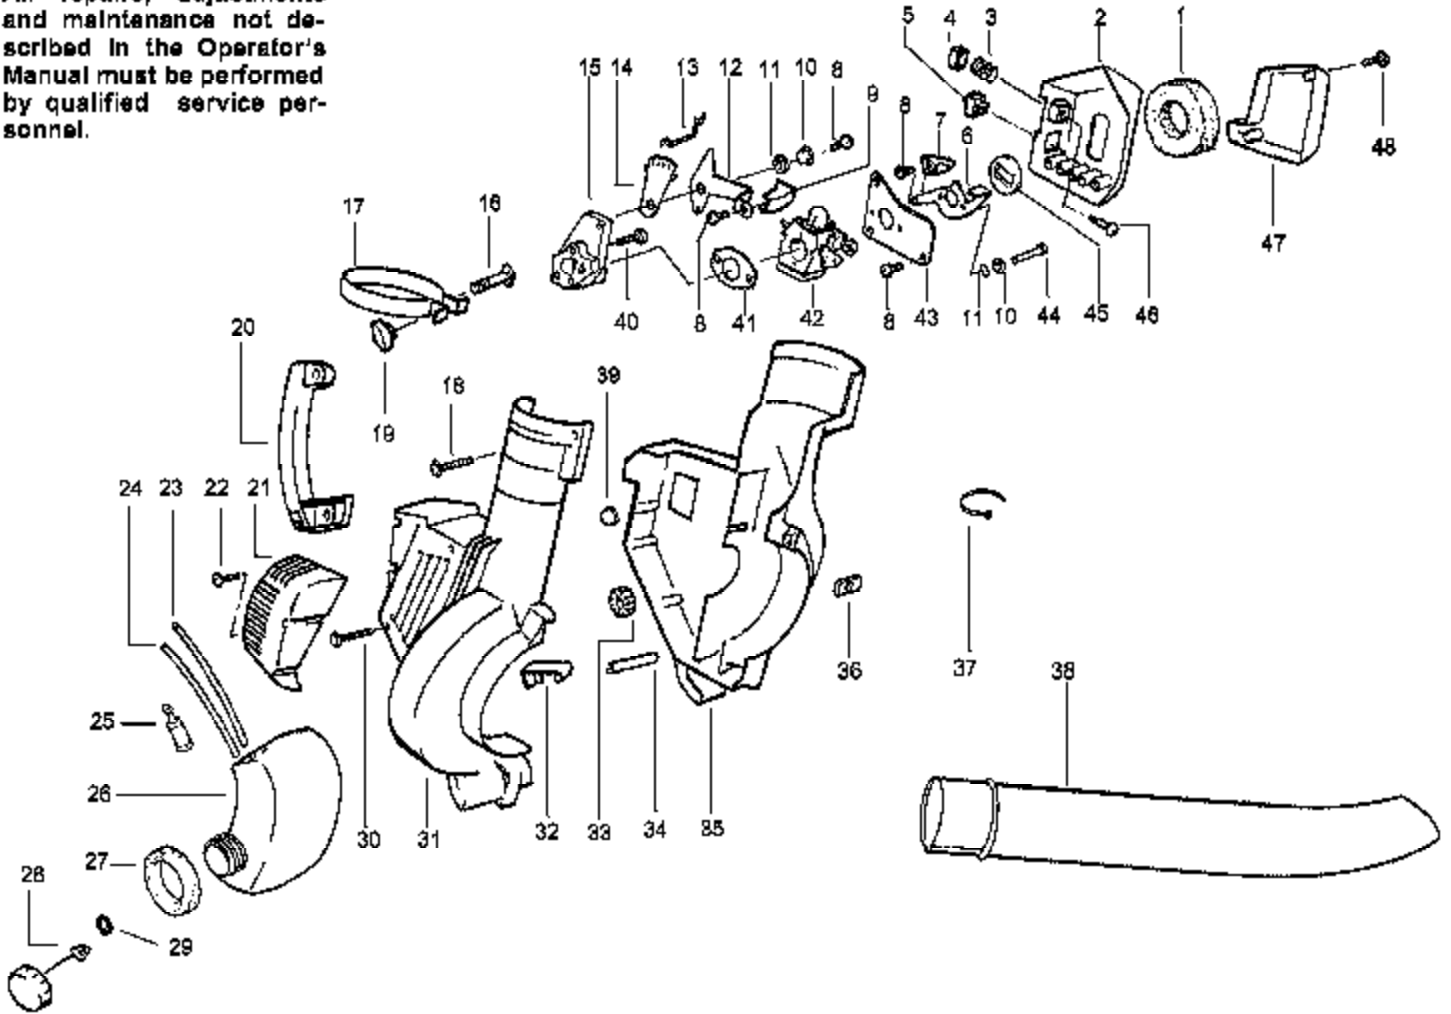

TYPE 1

⚠ WARNING

All repairs, adjustments and maintenance not described in the Operator's Manual must be performed by qualified service personnel.

Ref #	Part Number	Qty	Description
1	530049383		Air Filter
2	530049316		Box-Air Filter
3	530016212		Spring-Purge Button
4	530049838		Purge Button
5	530071356		Switch Kit
6	530049834		Choke Lever
7	530049836		Knob-Choke Lever
8	530015775		Screw
9	530049837		Knob-Throttle Lever
10	530015852		Spacer - Choke
11	530015254		Washer
12	530049325		Throttle Lever
13	530049324	PPBVM200 Gas Blower Qty 1	Throttle Linkage
14	530049526	Handle, Chassis & Blower Ass'y	Throttle Plate
15	530049322		Carburetor Adapter
16	530015820		Bolt
17	530095592		Clamp-Blower Tube
18	530015880		Screw
19	530049885		Knob-Tube Clamp
20	530095469		Handle
21	530049879		Muffler Cover Ass'y.
22	530015880		Screw
23	530069216		Fuel Line Kit (Large Line)
24	530069247		Fuel Line Kit (Small Line)
25	530095646		Fuel Pick-up Ass'y.
26	530049491		Fuel Tank Ass'y.
27	530049527		Gasket-Fuel Tank
28	530049386		Fuel Cap w/Retainer
29	530049524		O-ring - Fuel Cap
30	530015886		Screw
31	530403154		Housing-Right
32	530402044		Spring-Cover Latch
33	530049323		Isolator-Handle
34	530049617		Guide Starter Rope
35	530403155		Housing - Left
36	530016207		Nut 1/4-20
37	530049494		Wire Clamp
38	530095593		Tube - Blower
39	530036792		Isolator-Crankcase
40	530016014		Screw
41	530035421		Gasket - Carburetor
42	530069924		Carburetor Assy. (WA-229)
43	530052293		Choke Plate
44	530015849		Screw
45	530019246		Seal - Choke Plate
46	530016211		Retainer - Purge Button
47	530049315		Air Filter Cover
48	530015957		Screw
	530088741		Operator Manual Not Shown