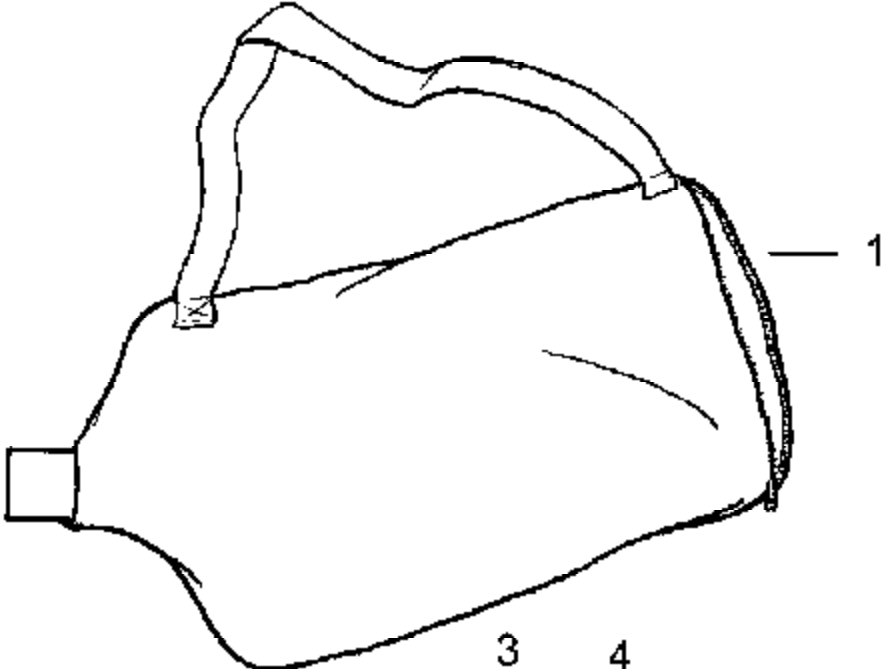

# TYPE 1,2,3

Ref #	Part Number	Qty	Description
1	530095564		Assy-Vac. Bag w/strap
2	530095470		Tube-Elbow Vac
3	530049686		Retainer-Vac Tube Knob
4	530016322		Knob
5	530094476		Tube-Lower Vac
6			Tube-Upper Vac (When ordering the new upper vac tube 530056901, items # 3,4 are not required.)