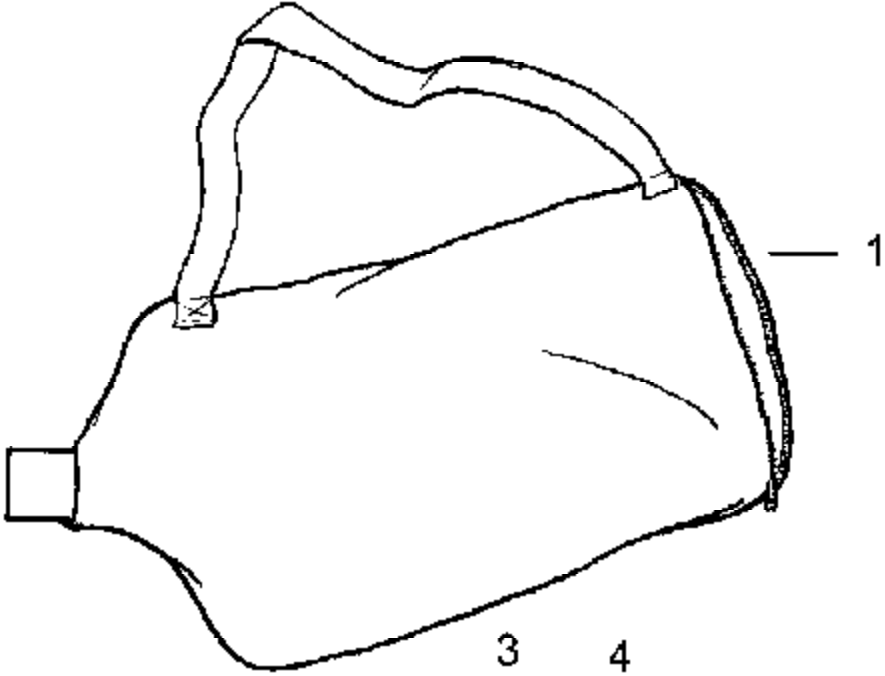

# TYPE 1,2,3

Ref #	Part Number	Qty	Description
1	530095564		Assy-Vac. Bag w/strap
2	530095470		Tube-Elbow Vac
3	530049686		Retainer-Vac Tube Knob
4	530016322		Knob
5	530094476		Tube-Lower Vac
6			Tube-Upper Vac (When ordering the new upper vac tube 530056901, items # 3,4 are not required.)