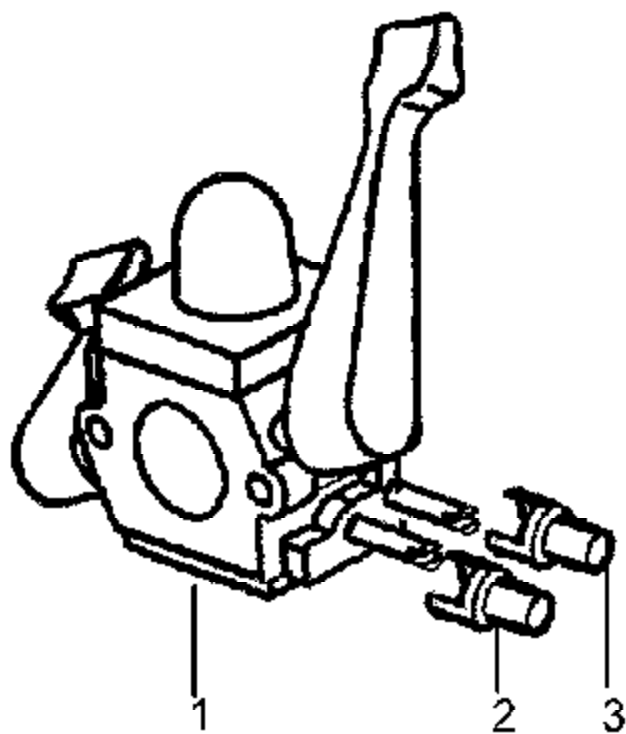

# TYPE 2,3 ONLY

Carburetor Assembly Part # 530071465 - (C1Q-W11)

Carb.  
Repair  
Kit

4

Gasket/  
Dia.  
Kit

5

Ref #	Part Number	Qty	Description
1	530071465		Assy-Carb. Zama (C1Q-W11)
2	530038479		Cap-Limiter (high) brown
3	530038478		Cap-Limiter (low) tan
4	530071475		Kit-Carb. Repair
5	530071489		Kit-Carb. Gasket (Zama)

PPBVM200 Gas Engine Type  
Carburetor Assembly (C1Q-V)

**Kit - Carburetor Assy # 530071632 - C1Q-W11C**

Note: No Repair kits are available for this carburetor, please order the complete assembly part number 530-071632 ( C1Q-W11C )