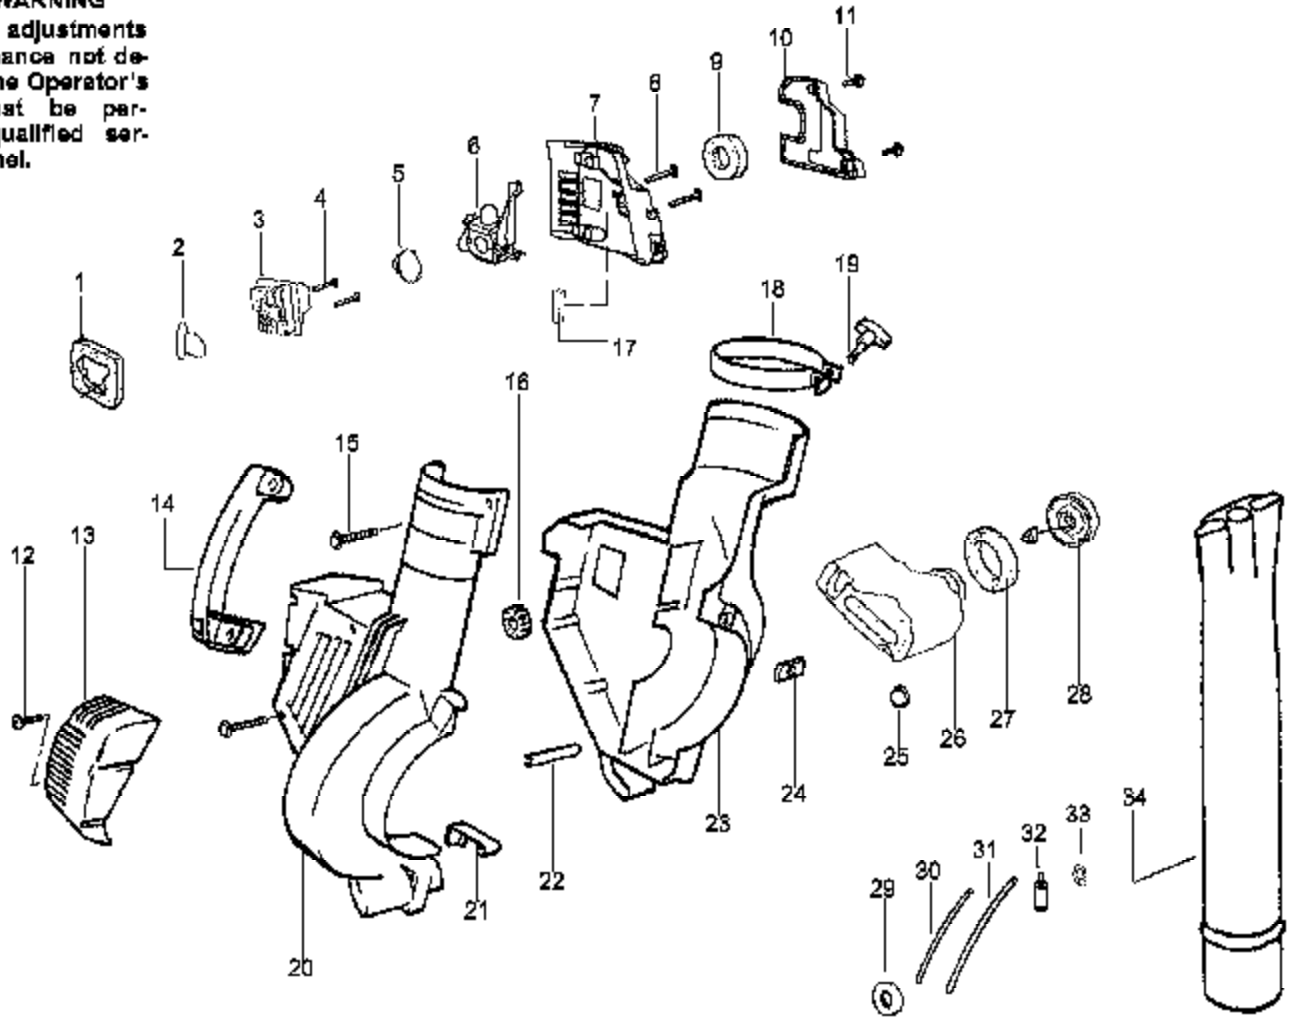

TYPE 2

WARNING

All repairs, adjustments and maintenance not described in the Operator's Manual must be performed by qualified service personnel.

Ref #	Part Number	Qty	Description
1	530071459		Air Dam (kit)
2	530071458		Gasket-Adapter (kit)
3	530035502		Carburetor Adaptor
4	530016309		Screw
5	530071458		Gasket-Carburetor (kit)
6	530071465		Kit-Carb Ass'y. (C1Q-W11)
7	530055103		Air Box
8	530016340		Screw-Carb.
9	530049383		Filter-Air
10	530055104		Cover-Air Filter
11	530016354		Screw-Air Box Cover
12	530016349		Screw
13	530055722	PPBVM200 Gas Blower T-10	Assy-Blower Cover
14	530095469	Handle, Chassis & Blower Ass'y	Handle
15	530015886		Screw
16	530049323		Isolator
17	530071459		Foam 25.4mm (kit)
18	530016324		Clamp-Blower Tube
19	530016322		Knob-Tube Clamp
20	530055148		Housing-Right
21	530402044		Spring-Cover Latch
22	530049617		Guide-Starter Rope
23	530055147		Housing-Left
24	530016207		Nut
25	530036792		Isolator-Crankcase
26	530049491		Assy-Fuel Tank
27	530049527		Gasket-Fuel Tank
28	530049386		Fuel Cap w/Retainer
29	530049656		Grommet-Shroud
30	530069247		Kit-Line Carb/Purge
31	530069216		Kit-Line Tank/Purge
32	530095646		Assy-Fuel Pick-up
33	530071459		Grommet-Fuel line (kit)
34	530095593		Tube - Blower
	530088124		Operator Manual Not Shown
	530084404		Warning Decal Not Shown
	530057214		Decal-Start Inst. Not Shown