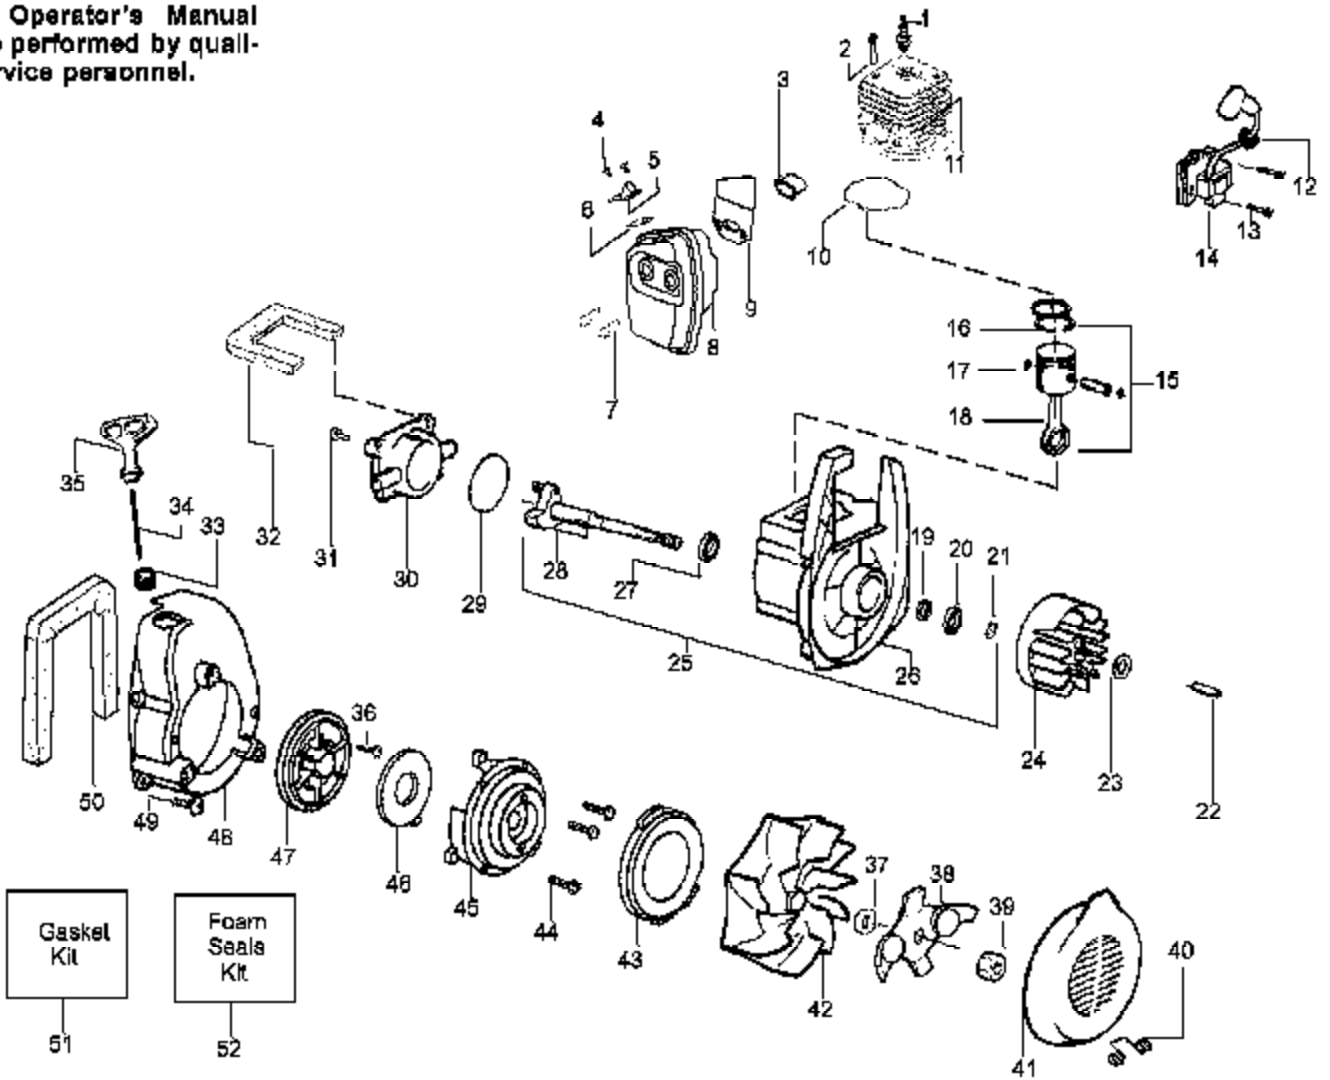

# TYPE 2

**WARNING**

All repairs, adjustments and maintenance not described in the Operator's Manual must be performed by qualified service personnel.

Ref #	Part Number	Qty	Description
1	952030164		Spark Plug (RCJ-6Y)
2	530015953		Screw
3	530055191		Insulator-Heat
4	530055240		Screw
5	530055241		Deflector-Muffler
6	530071461		Kit-Spark Screen (Incl. #4)
7	530016341		Screw-Muffler-Internal
8	530071499		Kit-Muffler (Incl. 4-6,7,9)
9	530071458		Gasket-Baffle (kit)
10	530071458		Gasket-Cylinder (kit)
11	530071468		Kit-Cylinder
12	530019182		Grommet-Ign. Module
13	530016357		Screw-Ignition Module
14	530035505	PPBVM200 Gas Power Tool Engine Assembly Type 2	Module-Ignition
15	530071372		Kit-Piston (Incl. 16 & 17)
16	530012472		Ring-Piston
17	530015162		Retainer-Piston Pin
18	530069945		Assy-Connecting Rod
19	530019264		Seal-Crankcase
20	530055728		Bearing-Outer
21	530015941		Retainer Ring-C'haft
22	530016190		Spacer-Flywheel
23	530015149		Washer
24	530039209		Assy-Flywheel
25	530071456		Assy-Crankcase/Crankshaft (Incl. 21,26,28)
26	530012440		Assy-Crankcase (Incl. 19,20,27)
27	530032125		Bearing-Inner
28	530012452		Assy-Crankshaft
29	530071458		O-ring-C/case (kit)
30	530012443		Cover-Crankcase
31	530015810		Screw
32	530071459		Foam-219mm (kit)
33	530029182		Eyelet-Flange
34	530071467		Kit-Rope
35	530049488		Handle-Starter
36	530016326		Screw-Rope
37	530016240		Washer-Belleville
38	530095461		Assy-Mulch Blade
39	530626605		Nut
40	530402043		Spring-Return Cover
41	530049313		Door-Inlet
42	530069817		Kit-Impeller Assy
43	530055106		Seal-Ring
44	530016349		Screw
45	530055101		Housing-Pulley
46	530042086		Spring-Starter
47	530071466		Kit-Starter Pulley
48	530055102		Housing-Fan
49	530015810		Screw
50	530071459		Foam-365mm (kit)
51	530071458		Kit-Gasket (Includes #9,10,29, adaptor gasket, & carb. gasket)
52	530071459		Kit-Foam Seals (Includes #32,50, air dam & Fuel line grommet)