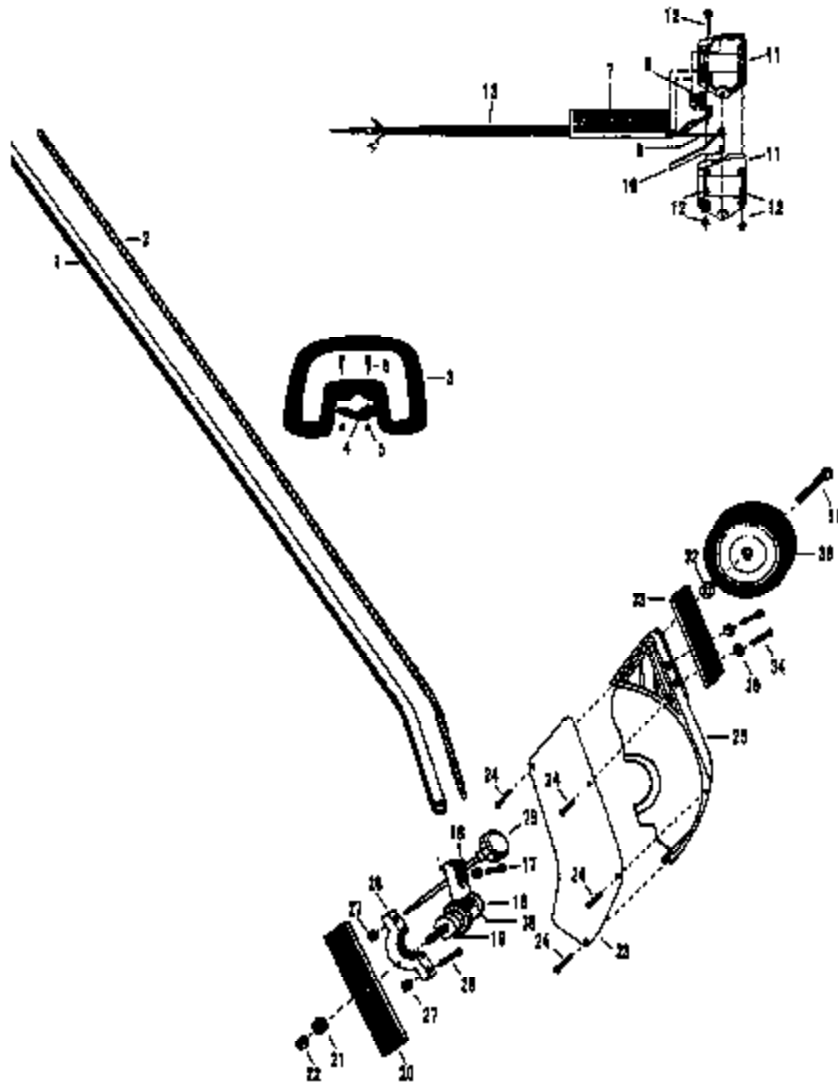

Ref #	Part Number	Qty	Description
1	216999S		Carburetor, Complete
5	217002S		Major Repair Kit (Incl. 6,7,10-17)
12	216974S		Pump, Primer
13	216975S		Cover, Primer Pump
20	216996S		Swivel Kit (Incl. 18. 19 & 23)
21	216982S		Screw
22	216983S		Screw
43	216997S		Air Cleaner Kit (Incl. 44-50, 57, 59 & 61)
46	216987S		Element, Air Cleaner
48	216989S		Lever, Choke
59	216998S		Screw Assembly
61	216994S		Screw Assembly

PPC25E Gas Trimmer
Page 2 of 9
CARBURETOR & AIR CLEANER

Ref #	Part Number	Qty	Description
1	213125S		Shoe
2	217041S		Spring
3	217009S		Bolt
4	217010S		Washer
5	217011S		Washer
6	217008S		Drum (Outside vendor part number)
7	211237S		Ring, Inner Retainer
8	211233S		Ball Bearing
9	211238S		Ring, Outer Retaining
10	216829S		Housing
11	217007S		Bolt, Socket Head
12	217006S		Bolt
13	206294S		Washer, Spring
14	217004S		Space

PPC25E Gas Trimmer, 4 of 9
CLUTCH ASSEMBLY

▲ WARNING

All repairs, adjustments and maintenance not described in the Operator's Manual must be performed by qualified service personnel.

Ref #	Part Number	Qty	Description
1	216162S		Drive Shaft Housing
2	216136S		Flexible Drive Shaft
3	215806S		Tear Drop Handle (Incl. 4-6)
4	212960S		Clamp, Handle
5	212670S		Nut
6	215807S		Screw, Button Hd. Cap
7	216040S		Grip
8	216054S		Throttle Cable
9	216736S		On/Off Switch w/Wires
10	216041S		Trigger
11	216042S		R.H. & L.H. Housing
12	215512S		Screw Kit, Throttle Housing
13	215516S		Cable & Wire Cover
16	216140S		DRIVE SHAFT & BLADE ASSY (Inc. 18 - 19) (Outside vendor part number)
18	216305S		Screw/Washer Kit (Inc. 17 & 18)
19	216149S		Cup Washer
20	216152S		Blade
21	209301S		Blade Washer
22	209313S		Nut
23	216153S		Side Plate
24	216157S		Screw
25	216154S		Blade Guard
26	216161S		Blade Guard Bottom
27	212670S		Nut
28	205939S		Screw
29	216209S		Adjustment Knob
30	216151S		Wheel
31	216158S		Bolt
32	216325S		Washer
33	216216S		Debris Flap
34	200716S		Screw
35	216227S		Washer
36	216306S		Grease Plug