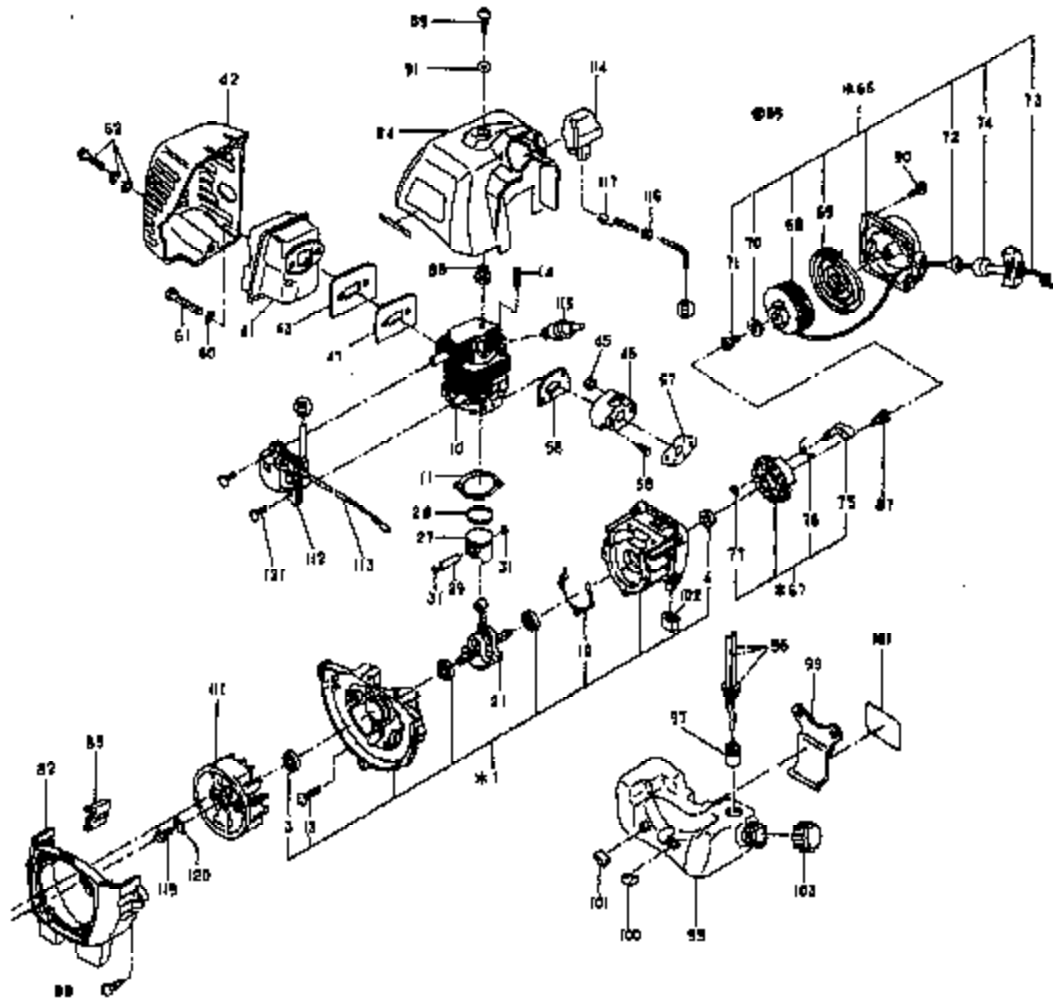

Ref #	Part Number	Qty	Description
1	216850S		Crankcase, Complete
3	216851S		Kit, Oil Seal (Incl. 4)
10	216927S		Cylinder
11	216854S		Gasket, Cylinder
12	216855S		Gasket, Crankcase
13	216856S		Screw
14	216857S		Socket Head Bolt
21	216929S		Crankshaft Complete
27	216930S		Piston
28	216931S		Ring, Piston
29	216932S		Kit, Pin, Piston (Incl. 31)
30	216933S		Needle Roller Bearing
41	216863S		Muffler, Exhaust
42	216864S		Cover, Muffler
43	216865S		Gasket, Muffler
45	216866S		Nut
46	216867S		Insulater
47	217005S		Gasket, Muffler
56	216868S		Gasket, Insulater
57	216869S		Gasket, Air Cleaner
58	216870S		Screw Assembly
60	216872S		Kit, Washer (Incl. 61)
62	216873S		Screw
66	216874S		Starter, Rewind (Incl. 68-74)
67	216875S		Pulley, Starter (Incl. 75-77)
68	216876S		Reel
69	216877S		Spiral Spring
70	216878S		Washer
71	216879S		Screw
72	216880S		Rope Guide
73	216881S		Starter Rope
74	206081S		Starter Knob
75	216882S		Ratchet
76	216883S		Return Spring
77	216884S		E-Ring
82	216885S		Housing, Blower
84	216886S		Cover, Cylinder
85	216887S		Plate, Baffle
86	216888S		Spacer, Cover
87	216889S		Bolt Assembly
88	216890S		Screw, Pan Head
89	216891S		Screw
90	216892S		Screw Assembly
91	216893S		Washer
95	216894S		Tank, Fuel
96	216895S		Tube Assembly
97	216896S		Filter
99	216897S		Plate, Fuel Tank
100	216900S		Plate Kit (Incl. 101 - 102)
103	216901S		Cap, Fuel Tank Ass'y
111	216902S		Flywheel
112	216903S		Coil
113	216904S		Wire
114	216905S		Kit, Cap, Plug (Incl. 117)
116	216907S		Grommet
119	216909S		Kit, Bolt Assembly (Incl. 120)

PPC25E Gas Trimmer, 8 of 9
ENGINE KIT # 216749S