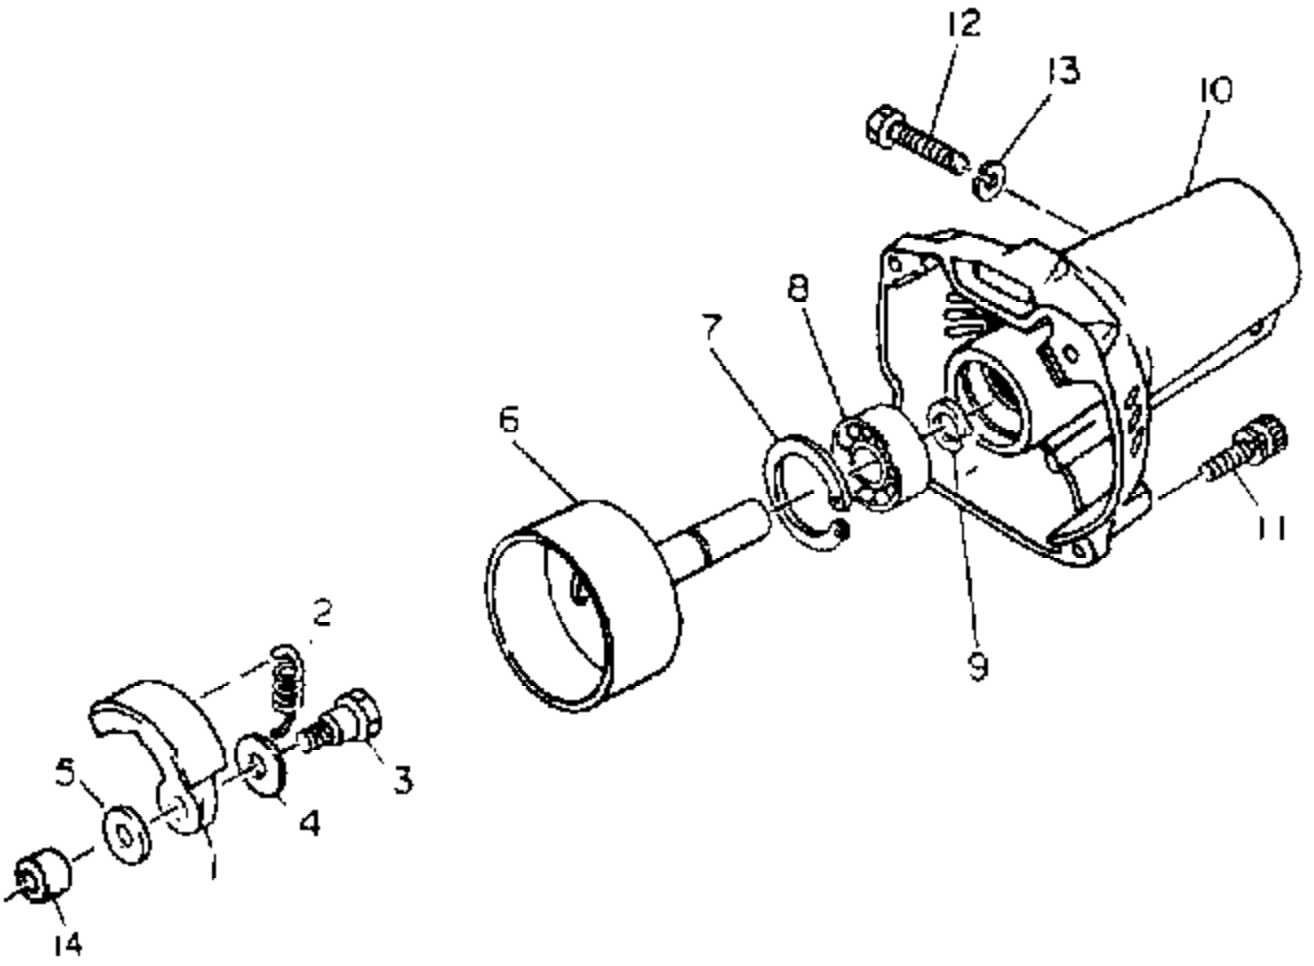

Ref #	Part Number	Qty	Description
1	216999S		Carburetor, Complete
5	217002S		Major Repair Kit (Incl. 6,7,10-17)
12	216974S		Pump, Primer
13	216975S		Cover, Primer Pump
20	216996S		Swivel Kit (Incl. 18. 19 & 23)
21	216982S		Screw
22	216983S		Screw
43	216997S		Air Cleaner Kit (Incl. 44-50, 57, 59 & 61)
46	216987S		Element, Air Cleaner
48	216989S		Lever, Choke
59	216998S		Screw Assembly
61	216994S		Screw Assembly

PPC25E Gas Trimmer
Page 2 of 9
CARBURETOR & AIR CLEANER

Ref #	Part Number	Qty	Description
1	213125S		Shoe
2	217041S		Spring
3	217009S		Bolt
4	217010S		Washer
5	217011S		Washer
6	217008S		Drum (Outside vendor part number)
7	211237S		Ring, Inner Retainer
8	211233S		Ball Bearing
9	211238S		Ring, Outer Retaining
10	216829S		Housing
11	217007S		Bolt, Socket Head
12	217006S		Bolt
13	206294S		Washer, Spring
14	217004S		Space

PPC25E Gas Trimmer, 4 of 9
CLUTCH ASSEMBLY

▲ WARNING

All repairs, adjustments and maintenance not described in the Operator's Manual must be performed by qualified service personnel.

Ref #	Part Number	Qty	Description
1	216162S		Drive Shaft Housing
2	216136S		Flexible Drive Shaft
3	215806S		Tear Drop Handle (Incl. 4-6)
4	212960S		Clamp, Handle
5	212670S		Nut
6	215807S		Screw, Button Hd. Cap
7	216040S		Grip
8	216054S		Throttle Cable
9	216736S		On/Off Switch w/Wires
10	216041S		Trigger
11	216042S		R.H. & L.H. Housing
12	215512S		Screw Kit, Throttle Housing
13	215516S		Cable & Wire Cover
16	216140S		DRIVE SHAFT & BLADE ASSY (Inc. 18 - 19) (Outside vendor part number)
18	216305S		Screw/Washer Kit (Inc. 17 & 18)
19	216149S		Cup Washer
20	216152S		Blade
21	209301S		Blade Washer
22	209313S		Nut
23	216153S		Side Plate
24	216157S		Screw
25	216154S		Blade Guard
26	216161S		Blade Guard Bottom
27	212670S		Nut
28	205939S		Screw
29	216209S		Adjustment Knob
30	216151S		Wheel
31	216158S		Bolt
32	216325S		Washer
33	216216S		Debris Flap
34	200716S		Screw
35	216227S		Washer
36	216306S		Grease Plug