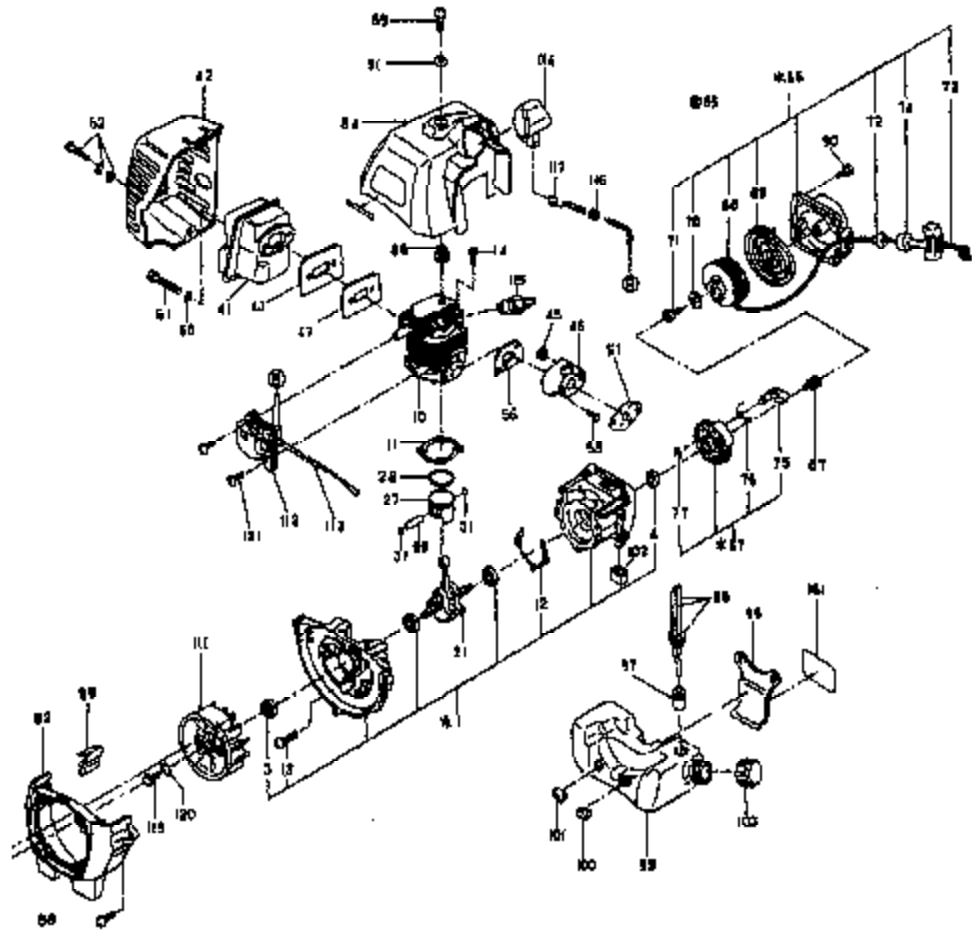

PPC25 Gas Trim Page 2 of 9
 CARBURETOR & AIR CLEANER

Ref #	Part Number	Qty	Description
1	213125S		Shoe
2	217041S		Spring
3	217009S		Bolt
4	217010S		Washer
5	217011S		Washer
6	217008S		Drum (Outside vendor part number)
7	211237S		Ring, Inner Retainer
8	211233S		Ball Bearing
9	211238S		Ring, Outer Retaining
10	216829S		Housing
11	217007S		Bolt, Socket Head
12	217006S		Bolt
13	206294S		Washer, Spring
14	217004S		Space

PPC25 Gas Trim Page 4 of 9
CLUTCH ASSEMBLY # 2170

▲ WARNING

All repairs, adjustments and maintenance not described in the Operator's Manual must be performed by qualified service personnel.

Ref #	Part Number	Qty	Description
1	216177S		Drive Shaft Housing
2	216136S		Flexible Shaft
3	212847S		Swivel Assembly (Incl. 4)
4	204834S		Thumb Screw
5	215806S		Tear Drop Handle (Incl. 6-8)
6	212670S		Nut
7	215807S		Screw
8	212960S		Clamp
9	216736S		MODELS PPC22/PPC25
9	216049S		MODEL PPC31
10	216041S		Trigger
11	216042S		R.H. & L.H. Housing
12	215512S		PPC25 Gas Trim Page 6 of 9 Screws, Throttle Housing
13	215516S		DRIVE SHAFT & CUTTING Cable & Wire Cover
14	216040S		Grip
15	216054S		Throttle Cable
16	216110S		Gear Head Complete
17	216306S		Grease Plug
18	216305S		Clamp and Screw Set
19	216417S		Shield w/ Line Limiter
20	216418S		Line Limiter Kit
21	215332S		Washer
22	216175S		Screw
23	216138S		Cup Washer
24	213407S		Two-Line Cutting Head (Incl. 25, 27-32)
25	213671S		Shaft, Bolt, L.H.
26	213974S		Housing Assembly (Incl. 25-31)
27	213672S		Housing
28	213673S		Spring
29	213674S		Washer
30	213676S		Outer Drive
31	213675S		Inner Cam
32	213677S		Spool
33	205672S		Shoulder Strap