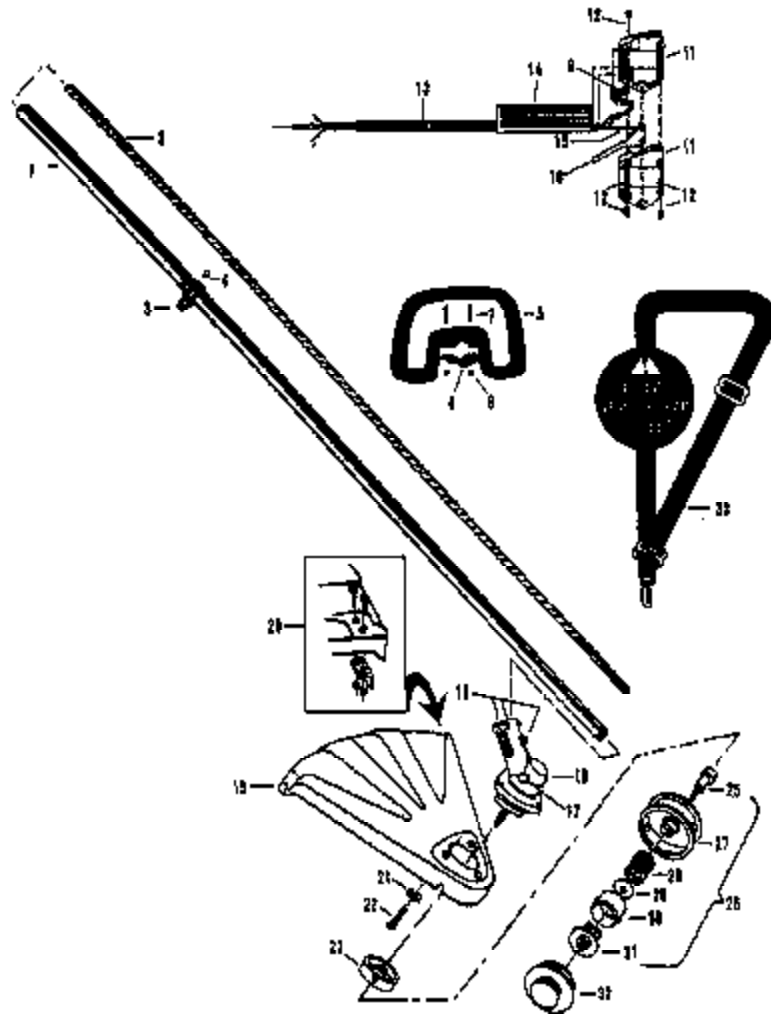

PPC25 Gas Trim Page 2 of 9
 CARBURETOR & AIR CLEANER

Ref #	Part Number	Qty	Description
1	213125S		Shoe
2	217041S		Spring
3	217009S		Bolt
4	217010S		Washer
5	217011S		Washer
6	217008S		Drum (Outside vendor part number)
7	211237S		Ring, Inner Retainer
8	211233S		Ball Bearing
9	211238S		Ring, Outer Retaining
10	216829S		Housing
11	217007S		Bolt, Socket Head
12	217006S		Bolt
13	206294S		Washer, Spring
14	217004S		Space

PPC25 Gas Trim Page 4 of 9
CLUTCH ASSEMBLY # 2170

▲ WARNING

All repairs, adjustments and maintenance not described in the Operator's Manual must be performed by qualified service personnel.

Ref #	Part Number	Qty	Description
1	216177S		Drive Shaft Housing
2	216136S		Flexible Shaft
3	212847S		Swivel Assembly (Incl. 4)
4	204834S		Thumb Screw
5	215806S		Tear Drop Handle (Incl. 6-8)
6	212670S		Nut
7	215807S		Screw
8	212960S		Clamp
9	216736S		MODELS PPC22/PPC25
9	216049S		MODEL PPC31
10	216041S		Trigger
11	216042S		R.H. & L.H. Housing
12	215512S		PPC25 Gas Trim Page 6 of 9 Screws, Throttle Housing
13	215516S		DRIVE SHAFT & CUTTING Cable & Wire Cover
14	216040S		Grip
15	216054S		Throttle Cable
16	216110S		Gear Head Complete
17	216306S		Grease Plug
18	216305S		Clamp and Screw Set
19	216417S		Shield w/ Line Limiter
20	216418S		Line Limiter Kit
21	215332S		Washer
22	216175S		Screw
23	216138S		Cup Washer
24	213407S		Two-Line Cutting Head (Incl. 25, 27-32)
25	213671S		Shaft, Bolt, L.H.
26	213974S		Housing Assembly (Incl. 25-31)
27	213672S		Housing
28	213673S		Spring
29	213674S		Washer
30	213676S		Outer Drive
31	213675S		Inner Cam
32	213677S		Spool
33	205672S		Shoulder Strap