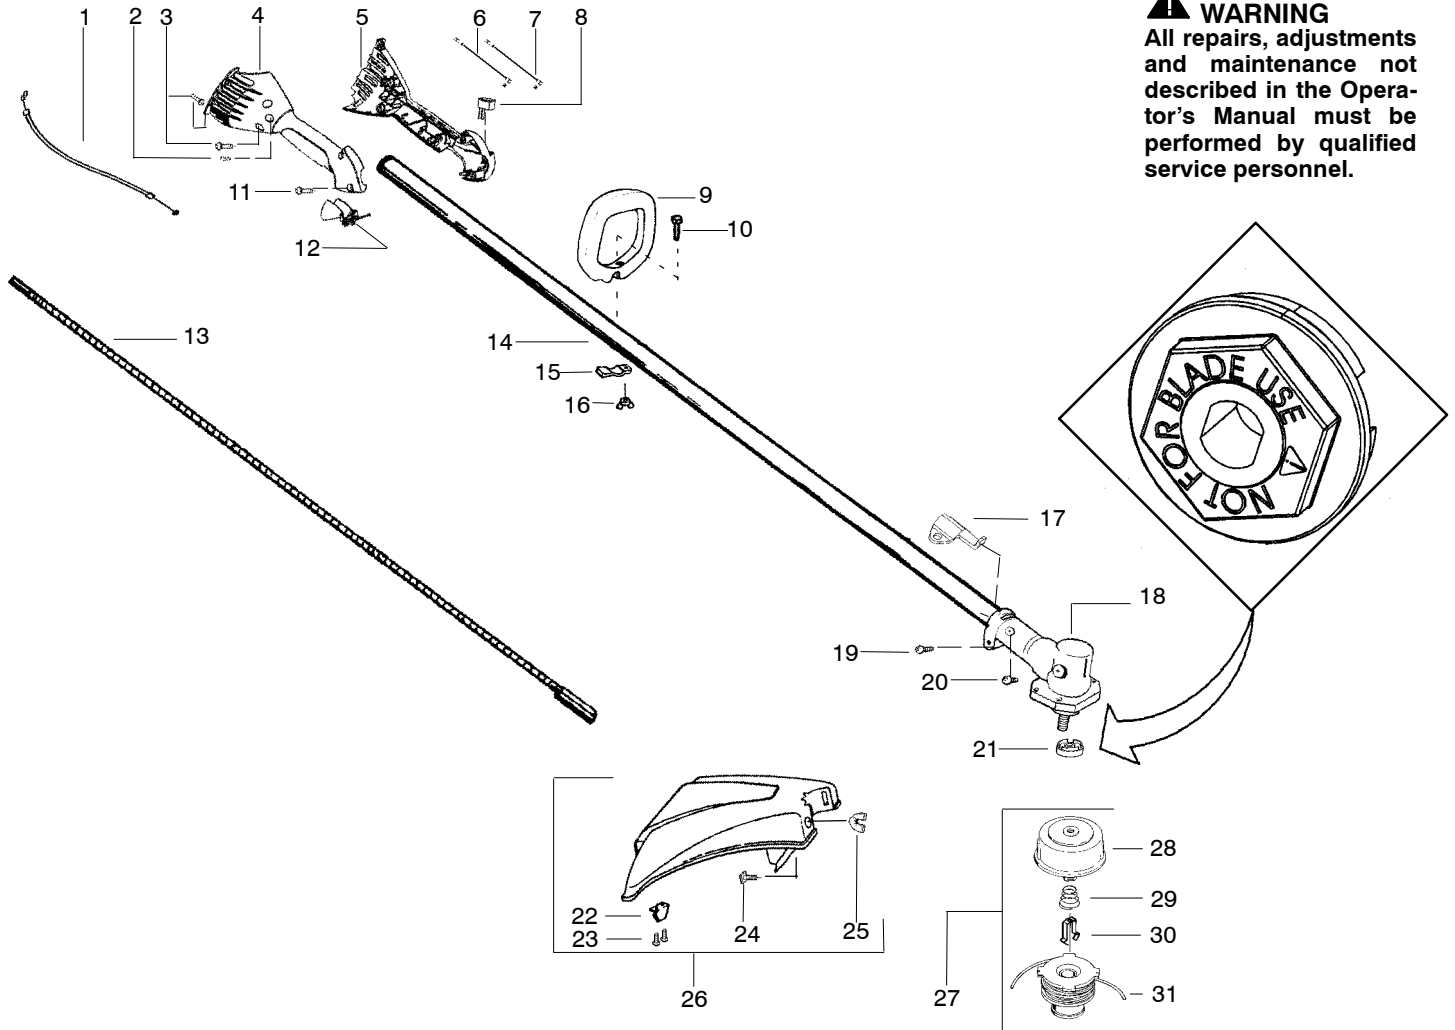

**⚠ WARNING**  
All repairs, adjustments and maintenance not described in the Operator's Manual must be performed by qualified service personnel.

Ref.	Part No.	Description	Ref.	Part No.	Description
1.	530054942	Assy-Throttle cable	20.	530016224	Screw
2.	530015805	Screw-alignment	21.	530095814	Non-Blade Dust cup
3.	530015886	Screw	22.	530052285	Limiters-Line
4.	530054837	Throttle Hsg.-Right	23.	530015805	Screw
5.	530071553	Kit-Left Throttle Hsg.	24.	530015820	Bolt
6.	530054943	Assy-Front wire	25.	530016152	Wingnut
7.	530055724	Assy- Front Wire (upper)	26.	530069779	Kit-Shield Ass'y. (Incl. 22-25)
8.	530069572	Kit-Switch	27.	952711581	Accy.- Cutting Head (Incl. 28-31)
9.	530055699	Handle	28.	530095772	Assy. - Hub/Arbor (3/8lh , 2x)
10.	530015820	Bolt	29.	530053241	Spring - Return
11.	530015886	Screw	30.	530401957	Retainer - Spool
12.	530054940	Trigger-Throttle	31.	952711580	Accy.-Wound Spool
13.	530095963	Shaft-Flex	Not Shown		
14.	530055355	Assy-Driveshaft			
15.	530088416	Clamp-Assist Handle			
16.	530016152	Wingnut			
17.	530095812	Bracket - Shield	530164435	Operator Manual	
18.	530071584	Assy.-Gearbox non blade	530055350	Decal-Shaft Warning	
19.	530016014	Screw	530057369	Decal-Start Instructions	