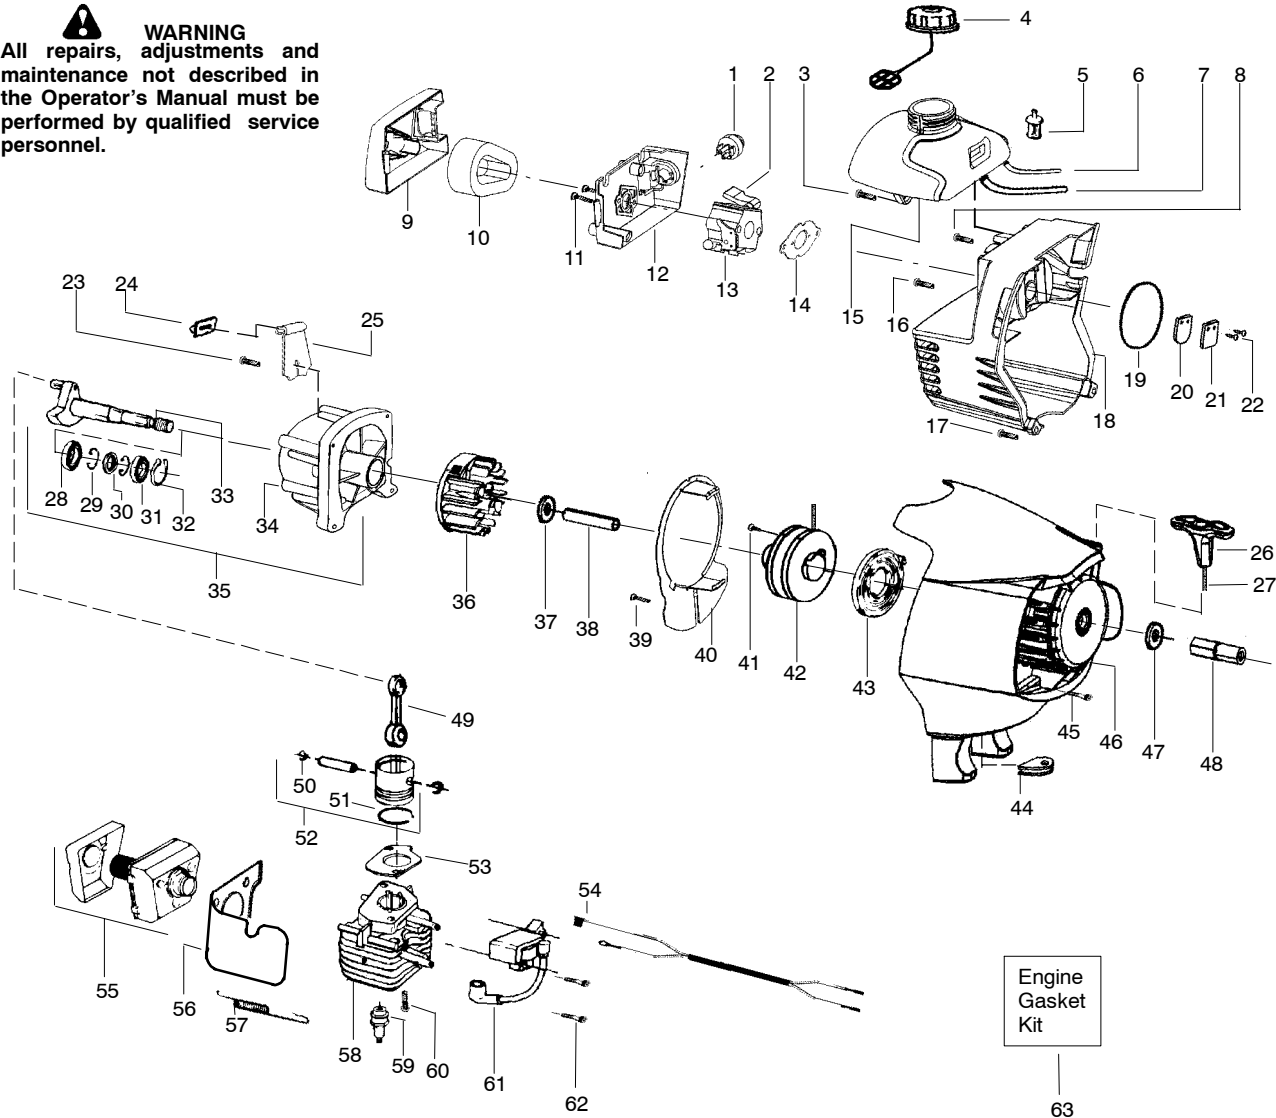

WARNING
All repairs, adjustments and maintenance not described in the Operator's Manual must be performed by qualified service personnel.

Ref.	Part No.	Description	Ref.	Part No.	Description	Ref.	Part No.	Description
1.	530047721	Bulb-Purge	24.	530055492	Isolator-Tank	48.	530012427	Coupling-Drive
2.	530071717	Kit-Choke Lever	25.	530054941	Ret.-Tank	49.	530010960	Assy-Conn. Rod
3.	530015843	Screw-Tank	26.	530054834	Handle-Starter	50.	530015162	Ret.-Piston pin
4.	530049386	Cap-Fuel w/ret.	27.	530071400	Kit-Rope	51.	530025875	Ring-Piston
5.	530095646	Assy-Fuel pickup	28.	530032103	Bearing-Inner	52.	530069277	Kit-Piston (Incl. 50,51)
6.	530071404	Kit-Fuel line	29.	530015787	Retainer	53.	530071401	Gasket-Cylinder(kit)
7.	530069216	Kit-Fuel/Purge line	30.	530019158	Seal	54.	530057238	Assy-Leadwire
8.	530015775	Screw	31.	530032102	Bearing-Outer	55.	530069310	Kit-Muffler
9.	530054935	Cover-Air box	32.	530015789	Ret.-Crankshaft	56.	530058957	Shield
10.	530054946	Filter-Air	33.	530012430	Assy-Crankshaft	57.	530036409	Spring-Muffler
11.	530015849	Screw-Carb.	34.	530012514	Assy-Crankcase (Incl. 28-31)	58.	530071581	Kit-Cylinder
12.	530054934	Box-Air	35.	530071686	Assy-C'case/C'shaft (Incl. 32,33,34)	59.	952030249	Plug-Spark(RCJ-6Y)
13.	530071636	Assy-Carb(WT627)	36.	530071402	Kit-Flywheel Assy.	60.	530001624	Bolt-Cyl. 1/4-20"
(Note: Repair kits are not available for this carburetor)			37.	530016030	Washer	61.	530039218	Module-Ignition
14.	530071401	Gasket-Carb.(kit)	38.	530055620	Spacer	62.	530016357	Screw-Module
15.	530055317	Assy-Fuel Tank	39.	530015775	Screw-Baffle	63.	530071401	Kit-Gasket (Incl. 14,19, 53)
16.	530015771	Screw-Crankcase	40.	530054939	Plate-Baffle			
17.	530015952	Screw-Shroud	41.	530016391	Screw-Rope			
18.	530056044	Shroud	42.	530071399	Kit-Pulley(incl.41)			
19.	530071401	O-ring-Shroud (kit)	43.	530042086	Spring-Starter			
20.	530027593	Valve-Reed	44.	530019182	Grommet			
21.	530054596	Stop-Reed	45.	530015810	Screw-F/hsg.			
22.	530016064	Screw-Reed stop	46.	530055248	Assy.-Fan Housing			
23.	530015875	Screw-Retainer	47.	530016030	Washer			

✓ = NEW PART NUMBER FOR THIS IPL

* = REFER TO THE SERVICE REFERENCE INDICATED FOR MORE INFORMATION. (LOCATED AT END OF IPL)