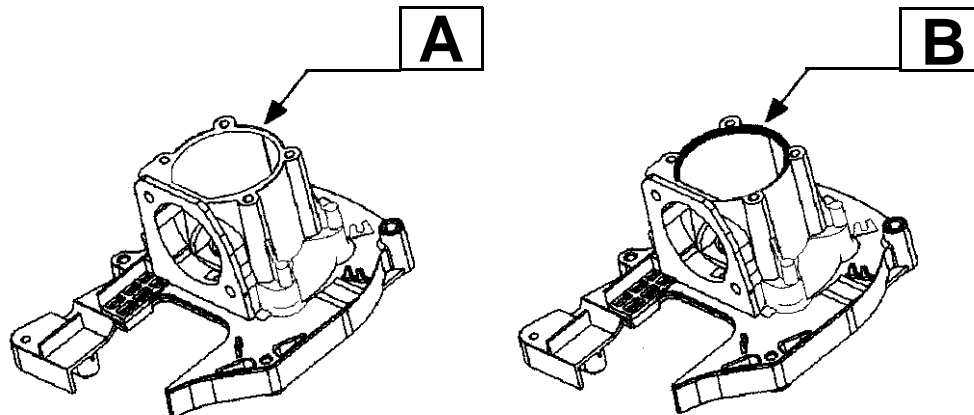

✓ = NEW PART NUMBER FOR THIS IPL

* = REFER TO THE SERVICE REFERENCE INDICATED FOR MORE INFORMATION. (LOCATED AT END OF IPL)

Carburetor Assembly #530069754

Ref.	Part No.	Description
1.	530038404	Limiter Cap
2.	530069842	Carburetor Repair Kit (KIT = Indicates Contents)
3.	530069844	Gasket Diaphragm Kit (• = Indicates Contents)
4.	530035341	Needle-Idle
5.	530035342	Spring-Idle Needle

(B) Beveled surface – 530-054624 O-ring

↙ = NEW PART NUMBER FOR THIS IPL

★ = REFER TO THE SERVICE REFERENCE INDICATED FOR MORE INFORMATION. (LOCATED AT END OF IPL)

PARTS LIST NO. 530088604		POULAN[®] PARTS LIST	MODEL(s) PT17
DATE 7/31/01	REPLACES 530088604-12/7/99		Note: Illustration may differ from actual model due to design changes