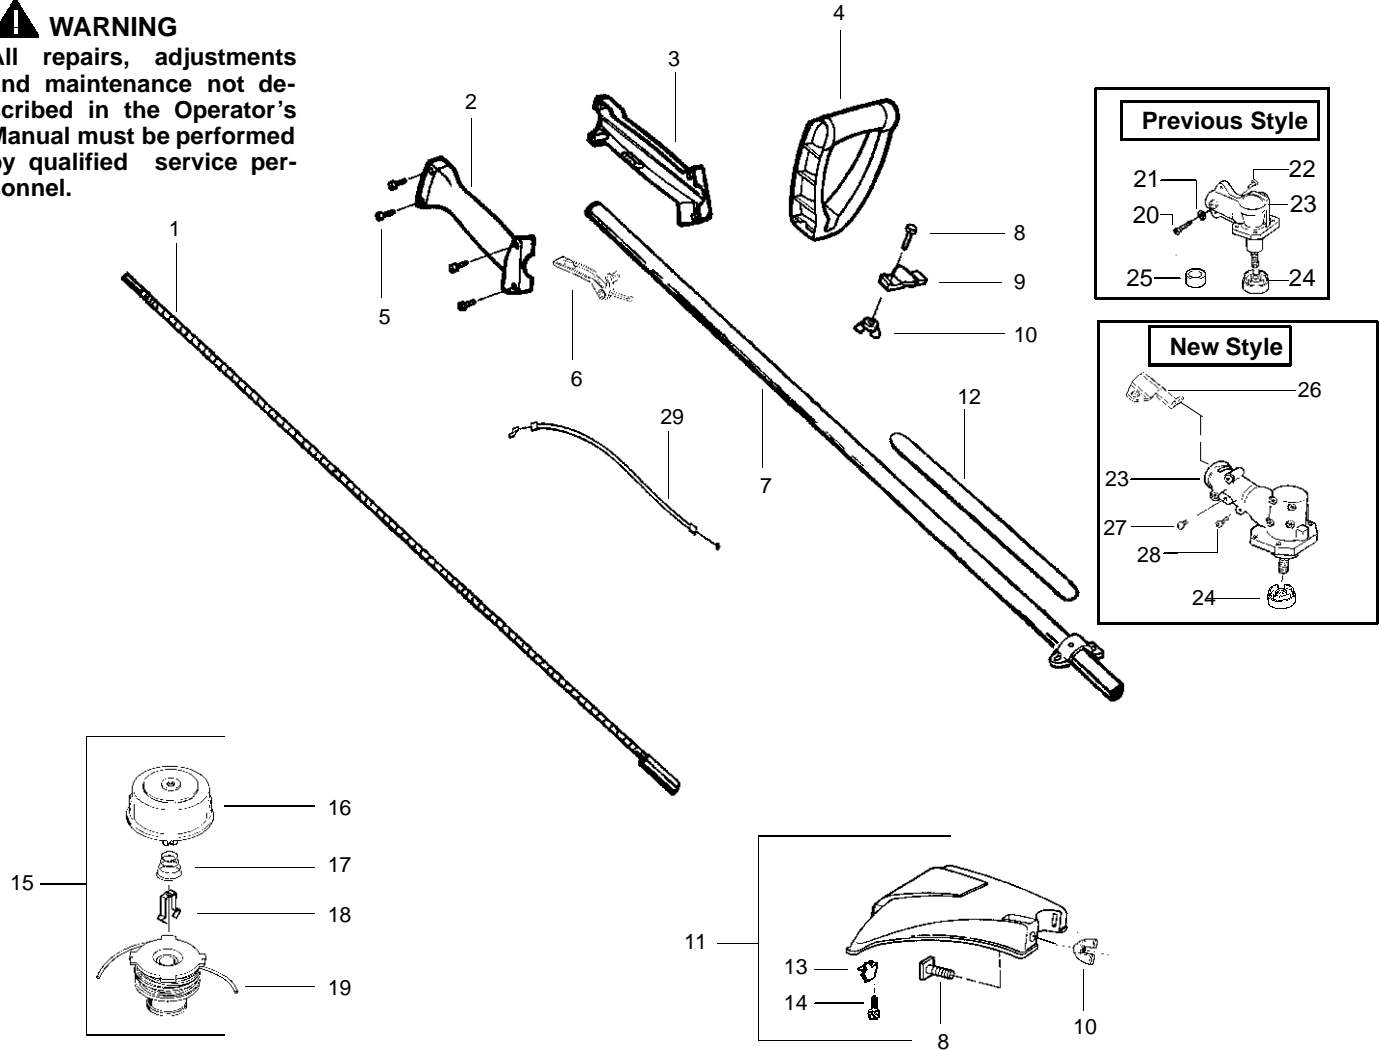

Ref.	Part No.	Description	Ref.	Part No.	Description
1.	530095151	Shaft-Flex-52"	21.	530001642	Lockwasher-Gear Box
2.	530053020	Hsg. - Throttle (Right)	22.	530016141	Screw-Gear Box/Shield
3.	530053019	Hsg. - Throttle (Left)	23.	★★★★★	Kit-Gear Box Assy.
4.	530094673	Handle-Assist	24.	★★★★★	Dust Cup
5.	530016179	Screw-Throttle Hsg.	25.	530019235	Seal Sleeve
6.	530038682	Trigger	26.	530095812	Bracket-Shield
7.	★★★★★	Assy-Drive Shaft	27.	530016301	Screw
8.	530015820	Bolt	28.	530016309	Screw
9.	530094742	Clamp-Handle	29.	530049066	Assy-Throttle Cable
10.	530016118	Wingnut			
11.	530069779	Kit-Shield Ass'y.			
12.	530055350	Decal-Shaft Warning			
13.	530052285	Line Limiter			
14.	530015805	Screw-Line Limiter			
15.	952711550	Accy-Cutting Head Ass'y. (Incl. 16-19)			
16.	530053245	assy-Hub			
17.	530053241	Spring-Return			
18.	530401957	Retainer-Spool			
19.	952711551	Spool w/Line			
20.	530016140	Screw-Gear Box			
				Not Shown	
				530088837	Operator Manual
				530055162	Decal-Stop

✓ = NEW PART NUMBER FOR THIS IPL

* = REFER TO THE SERVICE REFERENCE INDICATED FOR MORE INFORMATION. (LOCATED AT END OF IPL)

Carburetor Assembly #530069754

Ref.	Part No.	Description
1.	530038404	Limiter Cap
2.	530069842	Carburetor Repair Kit (KIT = Indicates Contents)
3.	530069844	Gasket Diaphragm Kit (• = Indicates Contents)
4.	530035341	Needle-Idle
5.	530035342	Spring-Idle Needle

(B) Beveled surface – 530-054624 O-ring

↙ = NEW PART NUMBER FOR THIS IPL

★ = REFER TO THE SERVICE REFERENCE INDICATED FOR MORE INFORMATION. (LOCATED AT END OF IPL)

PARTS LIST NO. 530088604		POULAN[®] PARTS LIST	MODEL(s) PT17
DATE 7/31/01	REPLACES 530088604-12/7/99		Note: Illustration may differ from actual model due to design changes