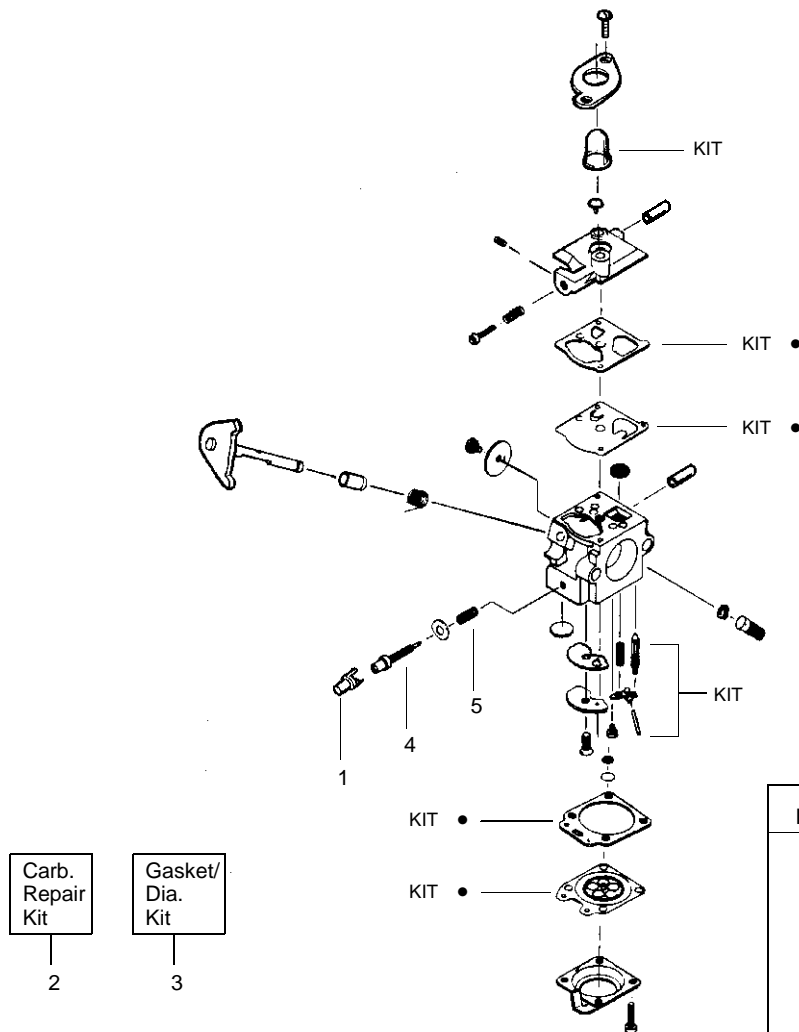

Ref.	Part No.	Description	Ref.	Part No.	Description
1.	530095151	Shaft-Flex-52"	21.	530001642	Lockwasher-Gear Box
2.	530053020	Hsg. - Throttle (Right)	22.	530016141	Screw-Gear Box/Shield
3.	530053019	Hsg. - Throttle (Left)	23.	★★★★★	Kit-Gear Box Assy.
4.	530094673	Handle-Assist	24.	★★★★★	Dust Cup
5.	530016179	Screw-Throttle Hsg.	25.	530019235	Seal Sleeve
6.	530038682	Trigger	26.	530095812	Bracket-Shield
7.	★★★★★	Assy-Drive Shaft	27.	530016301	Screw
8.	530015820	Bolt	28.	530016309	Screw
9.	530094742	Clamp-Handle	29.	530049066	Assy-Throttle Cable
10.	530016118	Wingnut			
11.	530069779	Kit-Shield Ass'y.			
12.	530055350	Decal-Shaft Warning			
13.	530052285	Line Limiter			
14.	530015805	Screw-Line Limiter			
15.	952711550	Accy-Cutting Head Ass'y. (Incl. 16-19)			
16.	530053245	assy-Hub			
17.	530053241	Spring-Return			
18.	530401957	Retainer-Spool			
19.	952711551	Spool w/Line			
20.	530016140	Screw-Gear Box			
				Not Shown	
				530088837	Operator Manual
				530055162	Decal-Stop

✓ = NEW PART NUMBER FOR THIS IPL ★ = REFER TO THE SERVICE REFERENCE INDICATED FOR MORE INFORMATION. (LOCATED AT END OF IPL)

PARTS LIST NO. 530088604		POULAN® PARTS LIST	MODEL(s) PT17
DATE 7/31/01	REPLACES 530088604-12/7/99		Note: Illustration may differ from actual model due to design changes

✓ = NEW PART NUMBER FOR THIS IPL

* = REFER TO THE SERVICE REFERENCE INDICATED FOR MORE INFORMATION. (LOCATED AT END OF IPL)

Carburetor Assembly #530069754

Ref.	Part No.	Description
1.	530038404	Limiter Cap
2.	530069842	Carburetor Repair Kit (KIT = Indicates Contents)
3.	530069844	Gasket Diaphragm Kit (• = Indicates Contents)
4.	530035341	Needle-Idle
5.	530035342	Spring-Idle Needle