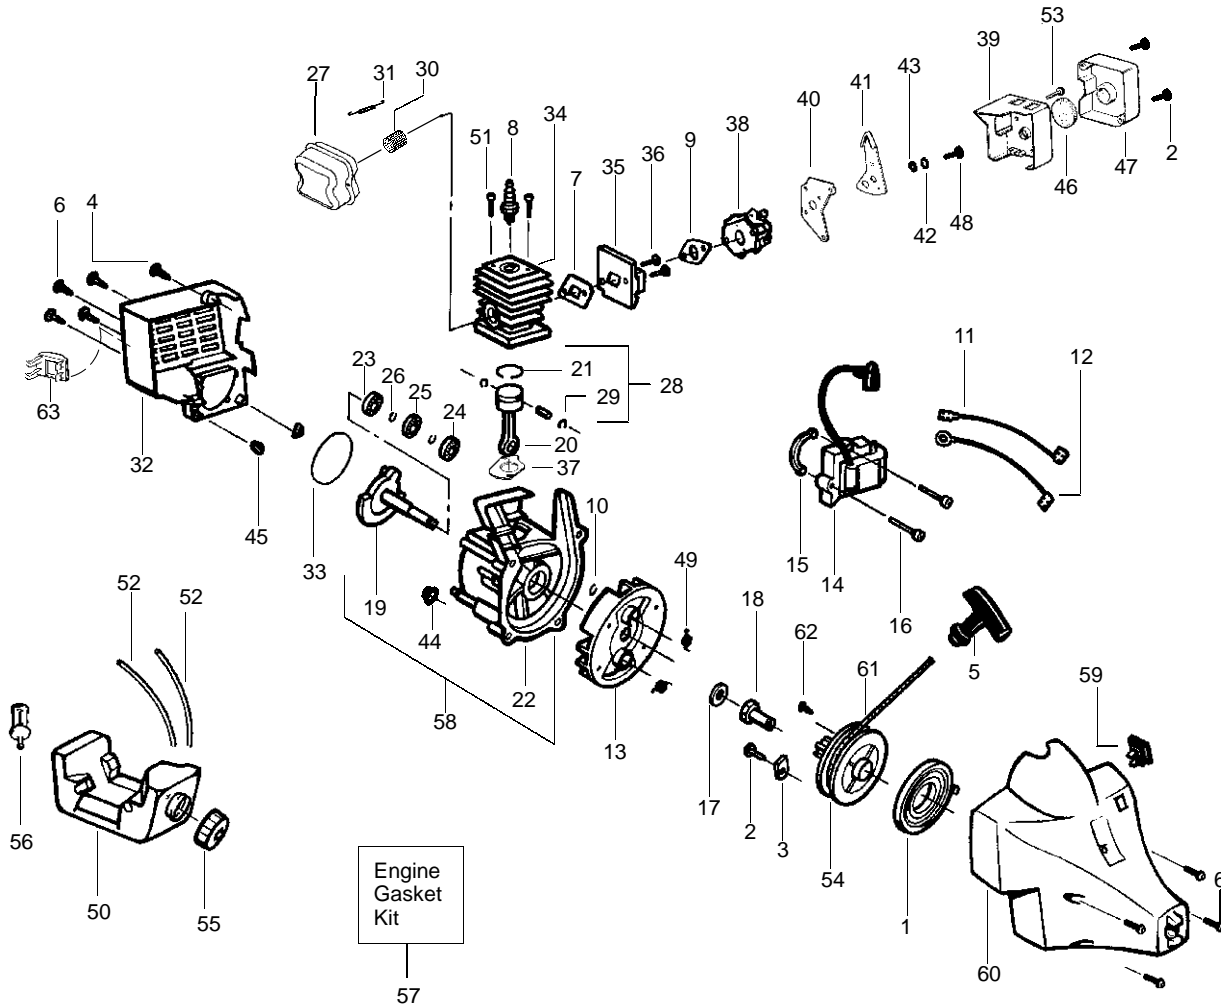

PARTS LIST NO. 530088604		POULAN® PARTS LIST	MODEL(s) PT17	
DATE 7/31/01	REPLACES 530088604-12/7/99		Note: Illustration may differ from actual model due to design changes	PAGE NO. 2

Ref.	Part No.	Description	Ref.	Part No.	Description	Ref.	Part No.	Description
1.	530042086	Starter Spring	27.	530071390	Kit-Muffler	51.	530015953	Screw-Cylinder
2.	530015966	Screw	28.	530069987	Kit-Piston (Incl. 21, 29 & Pin)	52.	530069599	Kit-Fuel Line (Incls. Vent Line)
3.	530016226	Retainer Can	29.	530015162	Retainer-Piston Pin	53.	530015557	Screw
4.	530015880	Screw-Shrd/Fan Hsg.	30.	530071391	Kit-Spark Arrestor	54.	530069400	Kit-Starter Pulley (Incl. 62)
5.	530027569	Starter Handle	31.	530042088	Spring-Muffler	55.	530014347	Assy-Fuel Cap
6.	530015810	Screw	32.	530053320	Shroud-Rear	56.	530095646	Assy-Fuel Pickup
7.	530019243	Gasket-Cylind./Carb.	33.	*****	O-Ring/Gasket-C'case	57.	530071253	Kit-Engine Gasket (Incl. 7,9,33,37)
8.	952030201	Spark Plug (RCJ 8Y)	34.	530069757	Kit-Cylinder	58.	530014729	Assy-C'case & C'shaft (Incl. 10,19,22-26)
9.	530019194	Gasket-Carb.	35.	530069991	Kit-Carb. Adaptor	59.	530038114	Switch-Momentary
10.	530015941	Retainer Ring-C'shaft	36.	530016014	Screw	60.	530054420	Assy-Fan Housing
11.	530049390	Assy-Lead Wire	37.	530019223	Gasket-Cylinder	61.	530069232	Kit-Rope
12.	530049389	Assy-Ground Wire	38.	530069754	Kit-Carburetor Ass'y (Incls. Limiter Cap)	62.	530016080	Screw
13.	530069886	Assy-Flywheel	39.	530054450	Air Box	63.	530054536	Guard-Muffler
14.	530055160	Module-Ignition	40.	530047914	Choke Plate Mounting			
15.	530036145	Spacer-Module	41.	530047916	Choke Lever			
16.	530015954	Screw-Module	42.	530015852	Spacer-Choke			
17.	530015828	Washer-Flat	43.	530015254	Washer			
18.	530027953	Coupling-Coupling	44.	530036792	Isolator-C'Case			
19.	530054083	Assy-Crankshaft	45.	530036793	Isolator-Shroud			
20.	530069615	Assy-Connecting Rod	46.	530047932	Foam-Air Filter			
21.	530053565	Piston Ring	47.	530049095	Cover-Air Filter			
22.	530012414	Assy-Crankcase (Incl 23-26)	48.	530015849	Screw			
23.	530032125	Inner Bearing	49.	530023817	Spring-Starter Dog			
24.	530032124	Outer Bearing	50.	530049299	Assy-Fuel Tank (Incl. 55, 56, 70 & 71)			
25.	530019179	C'case Seal						
26.	530015941	Retain. Ring-C'shaft						

✓ = NEW PART NUMBER FOR THIS IPL

* = REFER TO THE SERVICE REFERENCE INDICATED FOR MORE INFORMATION. (LOCATED AT END OF IPL)