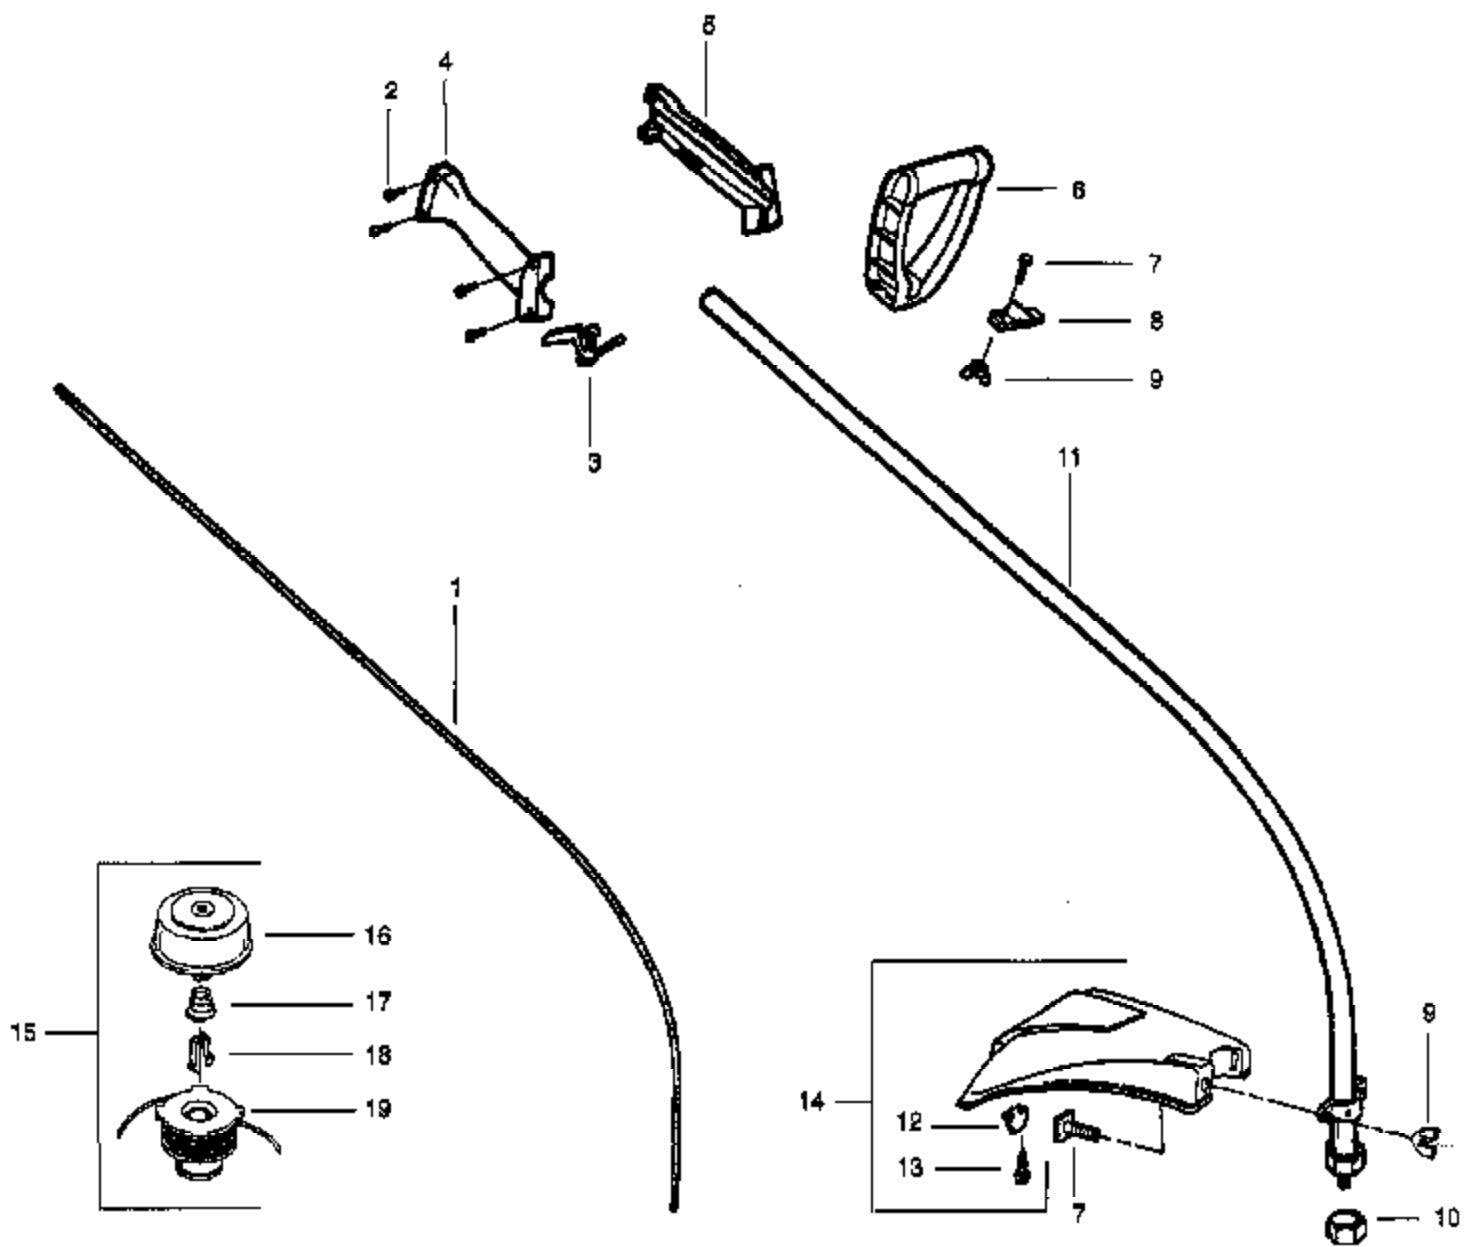

Carb.
Repair
Kit

Gasket/
Dia.
Kit

2

3

Ref #	Part Number	Qty	Description
1	530038404		Limiter Cap
2	530069842		Carburetor Repair Kit (KIT = Indicates Contents)
3	530069844		Gasket Diaphragm Kit (DOT = Indicates Contents)
4	530035477		Needle - Idle
5	530035293		Spring - Idle Needle

Ref #	Part Number	Qty	Description
1	530053428		Drive Shaft
2	530016179		Screw-Throttle Hsg.
3	530049107		Trigger
4	530053029		Throttle Hsg. (Right)
5	530053019		Throttle Hsg. (Left)
6	530014222		Handle Ass'y.
7	530015820		Bolt - Handle/Shield
8	530094847		Clamp - Assist Handle
9	530401992		Wingnut
10	530094543		Dust Cup
11	530053429		Drive Shaft Hsg. Ass'y.
12	530052286		Line Limiter
13	530015814	PT3000	Screw-Line Limiter
14	530069930	Cutting Head & Driveshaft	Shield Kit Ass'y. (Incl. 12 & 13)
15	952701705		Cutting Head Ass'y. (Incl. 16-19)
16	530053246		Hub Ass'y.
17	530053241		Spring - Return
18	530401957		Retainer - Spool
19	952701706		Spool w/Line
	530087115		Operator's Manual Not Shown
	530047899		Shaft Warning Decal Not Shown
	530053600		Stop Decal (Not a serviceable part) Not Shown

Ref #	Part Number	Qty	Description
57	530071253		Engine Gasket Kit (Incl. 7, 9, 33, 37)
58	530014729		C'case & C'shaft Assy. (Incl. 10, 19, 22 - 26)
59	530038114		On/Off Switch
60	530053603		Fan Housing Ass'y
61	530069247		Fuel Line - Carb./Purge
62	530069216		Fuel Line - Tank/Purge
63	530015767		Screw
64	530069232		Rope Kit
65	530016080		Screw - Rope Retain.
66	530069400		Starter Pulley Kit (Incl. 65)
67	530069380		Spark Arrestor Kit
68	530015162		Piston Pin Retainer
69	530069992	PT3000	Piston Kit (Incl. 21, 68 & Pin)
70	530023817	Power Unit	Starter Dog Spring
71	530015768		Locknut