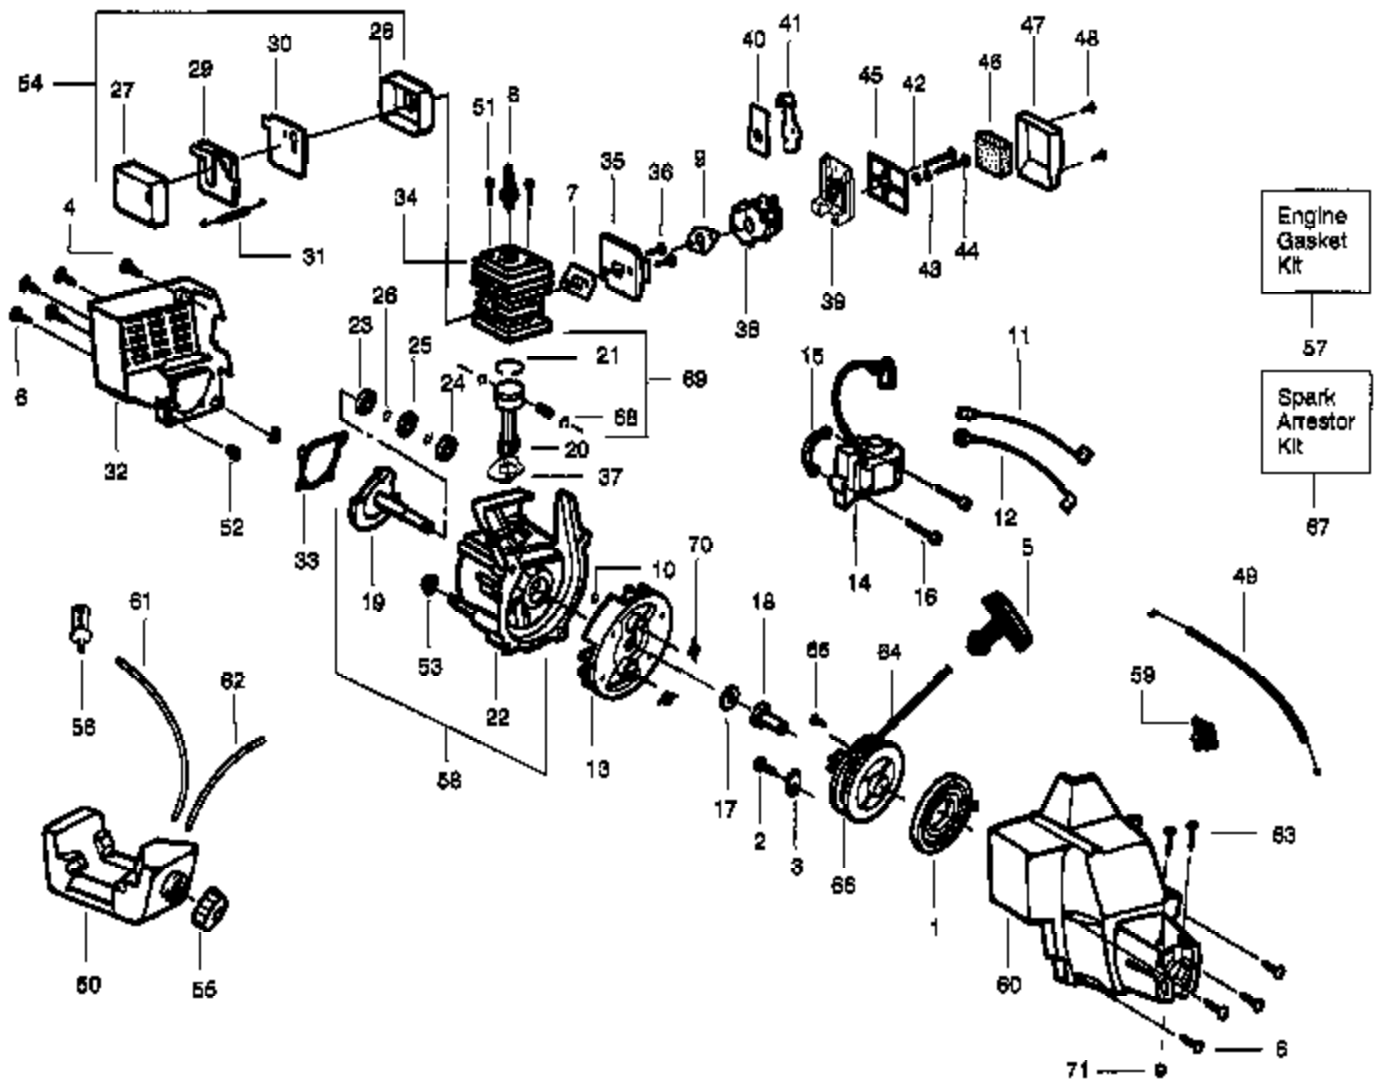

Carb.
Repair
Kit

Gasket/
Dia.
Kit

2

3

Ref #	Part Number	Qty	Description
1	530038404		Limiter Cap
2	530069842		Carburetor Repair Kit (KIT = Indicates Contents)
3	530069844		Gasket Diaphragm Kit (DOT = Indicates Contents)
4	530035477		Needle - Idle
5	530035293		Spring - Idle Needle

Ref #	Part Number	Qty	Description
1	530053428		Drive Shaft
2	530016179		Screw-Throttle Hsg.
3	530049107		Trigger
4	530053029		Throttle Hsg. (Right)
5	530053019		Throttle Hsg. (Left)
6	530014222		Handle Ass'y.
7	530015820		Bolt - Handle/Shield
8	530094847		Clamp - Assist Handle
9	530401992		Wingnut
10	530094543		Dust Cup
11	530053429		Drive Shaft Hsg. Ass'y.
12	530052286		Line Limiter
13	530015814	PT3000	Screw-Line Limiter
14	530069930	Cutting Head & Driveshaft	Shield Kit Ass'y. (Incl. 12 & 13)
15	952701705		Cutting Head Ass'y. (Incl. 16-19)
16	530053246		Hub Ass'y.
17	530053241		Spring - Return
18	530401957		Retainer - Spool
19	952701706		Spool w/Line
	530087115		Operator's Manual Not Shown
	530047899		Shaft Warning Decal Not Shown
	530053600		Stop Decal (Not a serviceable part) Not Shown

Ref #	Part Number	Qty	Description
57	530071253		Engine Gasket Kit (Incl. 7, 9, 33, 37)
58	530014729		C'case & C'shaft Assy. (Incl. 10, 19, 22 - 26)
59	530038114		On/Off Switch
60	530053603		Fan Housing Ass'y
61	530069247		Fuel Line - Carb./Purge
62	530069216		Fuel Line - Tank/Purge
63	530015767		Screw
64	530069232		Rope Kit
65	530016080		Screw - Rope Retain.
66	530069400		Starter Pulley Kit (Incl. 65)
67	530069380		Spark Arrestor Kit
68	530015162		Piston Pin Retainer
69	530069992	PT3000	Piston Kit (Incl. 21, 68 & Pin)
70	530023817	Power Unit	Starter Dog Spring
71	530015768		Locknut