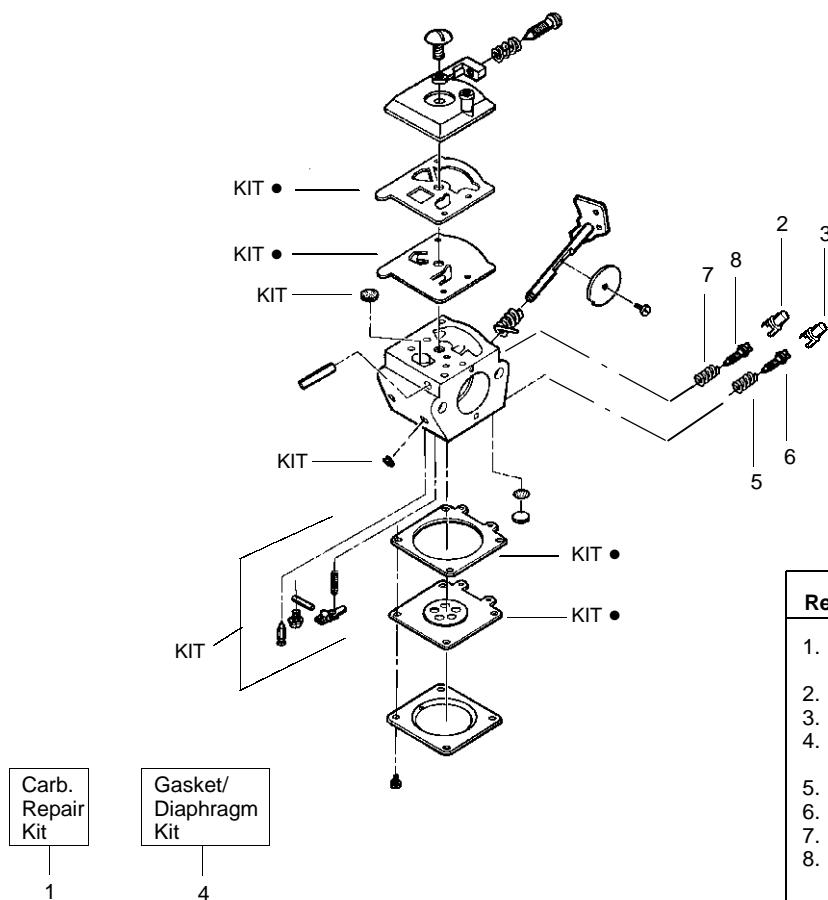

Carburetor Assembly No. 530069902 - WT380

Ref.	Part No.	Description
1.	530069829	Carburetor Repair Kit (KIT= Indicates Contents)
2.	530038318	Limiter Cap (High-Red)
3.	530038317	Limiter Cap (Low-Blue)
4.	530069844	Gasket/Diaphragm Kit (●=Indicates Contents)
5.	530035293	Needle Spring-Low Speed
6.	530035433	Needle-Low Speed
7.	530035295	Needle Spring-High Speed
8.	530035388	Needle-High Speed