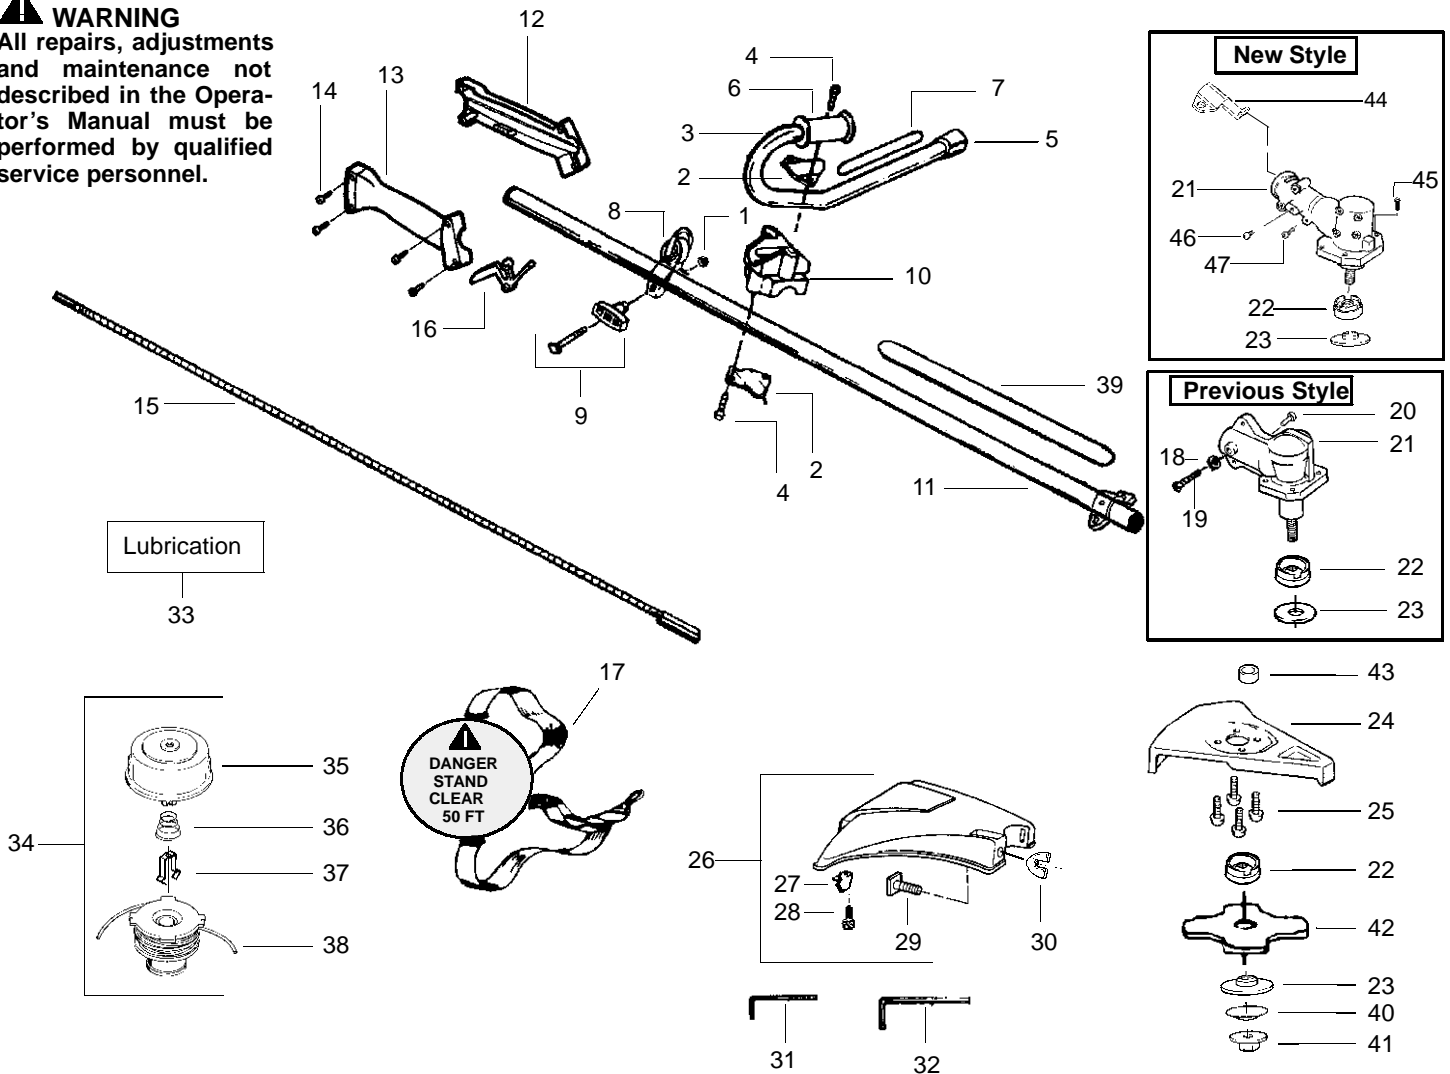

Ref.	Part No.	Description	Ref.	Part No.	Description	Ref.	Part No.	Description
1.	530015197	Nut	21.	*****	Gear Box Ass'y.	40.	530016240	Washer-Belleville
2.	530053659	Handlebar Bracket	22.	*****	Dust Cup	41.	530015793	Nut
3.	530069999	Handlebar Ass'y.	23.	*****	Washer	42.	952701611	Weed Blade
4.	530015791	Screw	24.	530069780	Metal Shield Kit	43.	530019235	Seal Sleeve
5.	530092192	Handlebar Cap	25.	530016141	Screw	44.	530095812	Bracket-Shield
6.	530092086	Handlebar Grip	26.	530069779	Shield Kit Ass'y. (Incl.27-30)	45.	530016312	Screw
7.	530027884	Handlebar Warning Decal	27.	530052285	Line Limiter	46.	530016301	Screw
8.	530094686	Harness Clamp Ass'y.	28.	530015805	Screw	47.	530016309	Screw
9.	530069252	"T" Handle Assy.	29.	530015820	Bolt			Not Shown
10.	530012207	Handlebar Clamp	30.	530016152	Wingnut			
11.	*****	Drive Shaft Housing	31.	530031159	Hex Wrench (5/32)			
12.	530036514	Throttle Hsg. Left	32.	530031098	Hex Wrench (3/16)			
13.	530036515	Throttle Hsg. Right	33.	952701570	Shaft Lubrication			
14.	530015966	Screw	34.	952701708	Cutting Head Ass'y. (Incls. 35-38)			
15.	*****	Shaft - Flex	35.	530053245	Hub Ass'y.			
16.	530036556	Throttle Lever	36.	530053241	Spring-Return			
17.	530094417	Shoulder Strap	37.	530401957	Retainer-Spool			
18.	530015328	Lockwasher	38.	952701707	Spool w/Line		530085748	Operator Manual
19.	530016140	Screw	39.	530049673	Decal Shaft Warning		530049211	Decal-Blade Direction
20.	530015650	Screw-Pinch Clamp					530053601	Decal-On/Off

Carburetor Assembly No. 530069902 - WT380

Ref.	Part No.	Description
1.	530069829	Carburetor Repair Kit (KIT= Indicates Contents)
2.	530038318	Limiter Cap (High-Red)
3.	530038317	Limiter Cap (Low-Blue)
4.	530069844	Gasket/Diaphragm Kit (●=Indicates Contents)
5.	530035293	Needle Spring-Low Speed
6.	530035433	Needle-Low Speed
7.	530035295	Needle Spring-High Speed
8.	530035388	Needle-High Speed