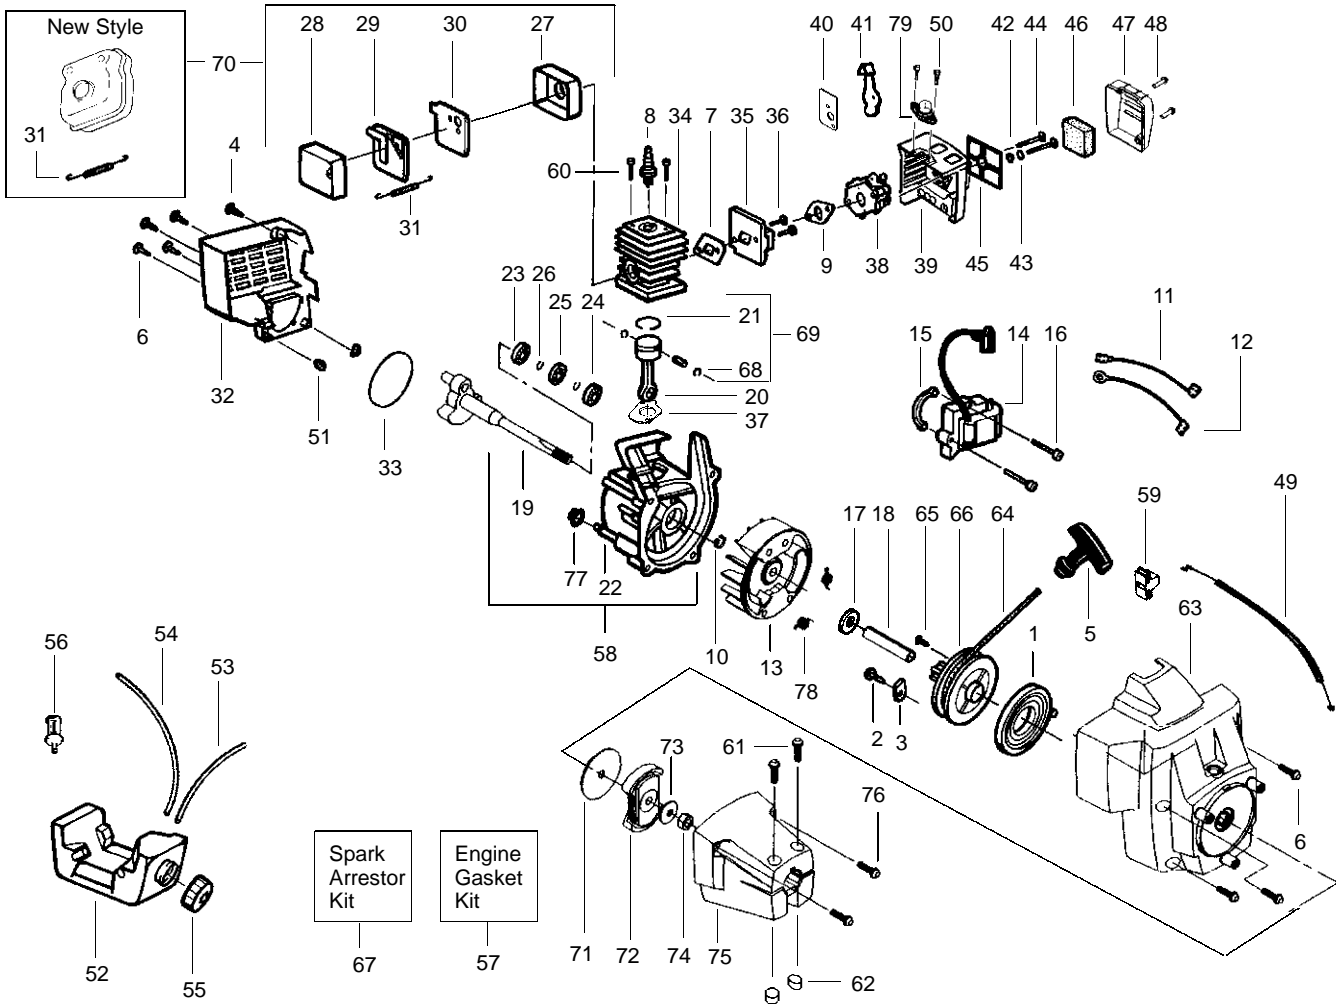

Ref.	Part No.	Description	Ref.	Part No.	Description	Ref.	Part No.	Description
1.	530042085	Starter Spring	31.	-	Muffler Spring	58.	530014906	C'case & C'shaft Assy. (Incl. 10,19,22-26)
2.	530015775	Screw		530016197	Old Style	59.	530069572	Switch Kit
3.	530027523	Retainer		530042088	New Style	60.	530015953	Screw
4.	530015934	Screw	32.	530053320	Shroud	61.	530015767	Screw
5.	530027569	Starter Handle	33.	530071253	O-Ring/Gasket (kit)	62.	530015768	Locknut
6.	530015810	Screw	34.	530069993	Cylinder	63.	530053602	Fan Housing
7.	530071253	Gasket-Cylinder/Carb Adaptor (kit)	35.	530071250	Carb. Adaptor Kit	64.	530069232	Rope Kit
8.	952030201	Spark Plug	36.	530016014	Screw	65.	530016080	Screw
9.	530071253	Gasket (kit)	37.	530071253	Gasket (kit)	66.	530069400	Starter Pulley
10.	530015941	Retainer	38.	530069902	Carburetor Ass'y. (WT380)	67.	-	Spark Arrestor Kit
11.	530014663	Lead Wire	39.	530053323	Air Box		530069380	Old Style
12.	530014662	Ground Wire	40.	530037326	Choke Plate		530071290	New Style
13.	530069886	Flywheel Ass'y.	41.	530038102	Choke Shutter	68.	530015162	Piston Pin Retainer
14.	530039163	Ignition Module	42.	530015254	Wave Washer	69.	530069992	Piston Kit
15.	530036145	Spacer	43.	530015852	Choke Spacer		-	(Incl. 21,68 & Pin)
16.	530015954	Screw	44.	530015849	Screw	70.	-	Muffler Kit
17.	530015149	Washer	45.	530037413	Filter Plate		530069989	(Incls. 27-31)
18.	530037705	Spacer	46.	530037331	Air Filter Foam		530071309	Old Style
19.	530052344	Crankshaft Ass'y.	47.	530037292	Air Filter Cover		530015611	New Style
20.	530069615	Connecting Rod Ass'y.	48.	530015957	Screw	71.	530015611	Washer
21.	530053565	Piston Ring	49.	530037415	Throttle Cable Ass'y.	72.	530069491	Clutch Ass'y.
22.	530012414	Crankcase Ass'y.	50.	530015780	Screw	73.	530015828	Washer
23.	530032125	Inner Bearing	51.	530036793	Isolator-Shroud	74.	530626605	Nut
24.	530032124	Outer Bearing	52.	530049413	Fuel Tank Ass'y.	75.	530069997	Clutch Hsg.
25.	530019179	C'case Seal	53.	530069216	Fuel Line-Primer/Tank	76.	530015886	Screw
26.	530015945	Retaining Ring	54.	530069247	Fuel Line-Carb/Tank	77.	530036792	Isolator-Crankcase
27.	530036578	Muffler Body	55.	530014347	Fuel Cap Ass'y.	78.	530023817	Spring-Starter Dog
28.	530036577	Muffler Cover	56.	530095646	Fuel Pickup Ass'y.	79.	530038874	Bulb Ass'y.
29.	530053500	Muffler Baffle-Exit	57.	530071253	Engine Gasket Kit (Incl. 7, 9, 33 & 37)			
30.	530053499	Muffler Baffle-First						

✓ = NEW PART NUMBER FOR THIS IPL

★ = REFER TO THE SERVICE REFERENCE INDICATED FOR MORE INFORMATION. (LOCATED AT END OF IPL)