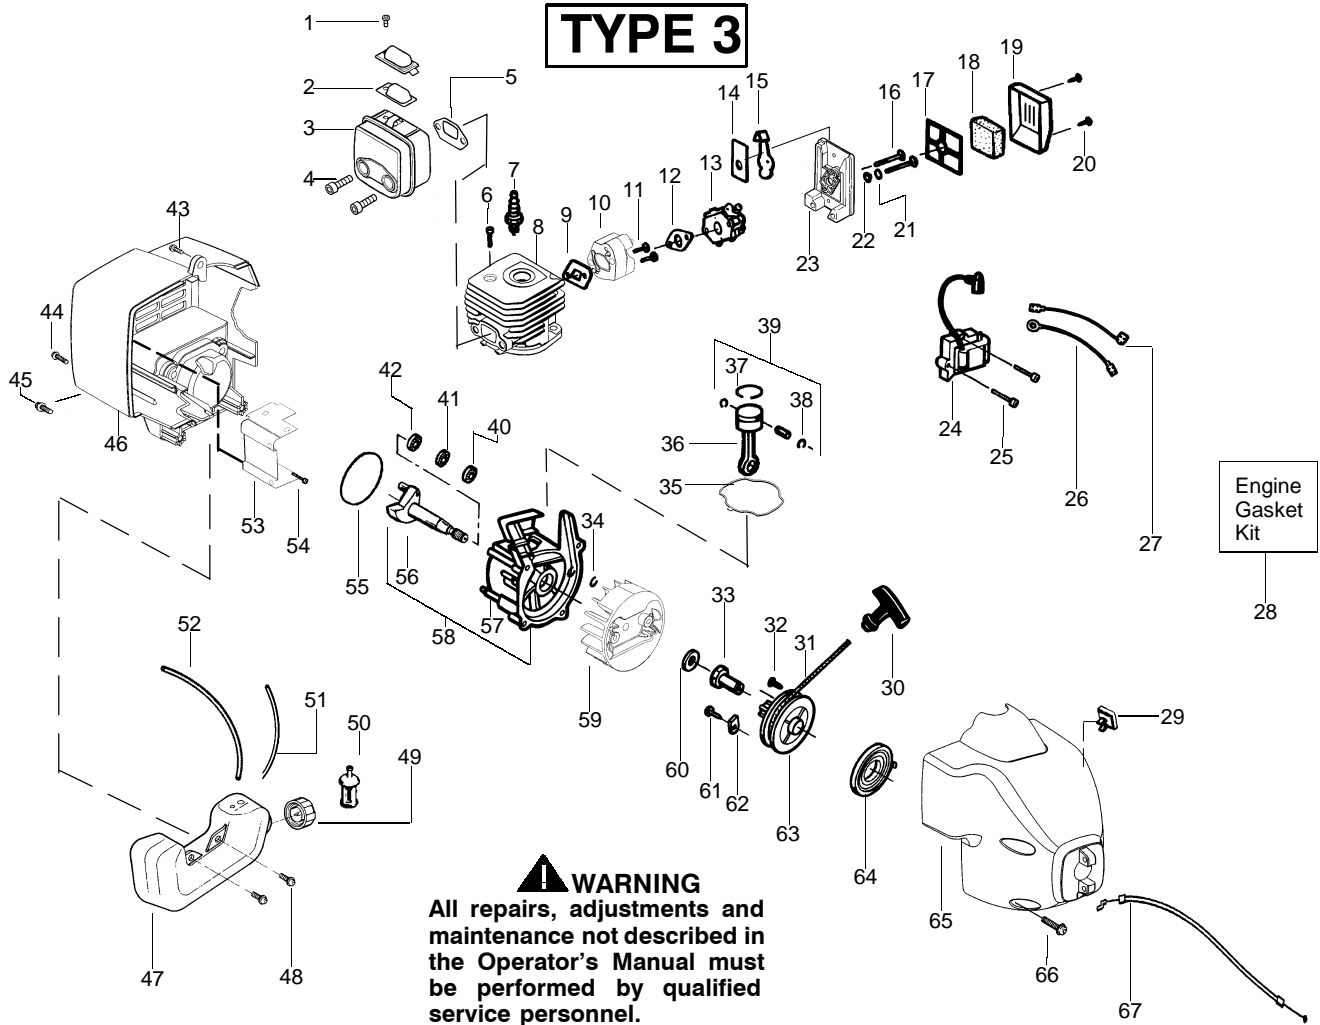

Ref.	Part No.	Description	Ref.	Part No.	Description	Ref.	Part No.	Description
1.	530015241	Screw-screen	26.	530054448	Assy-Ground Wire	49.	530014347	Assy-Fuel Cap
2.	530071544	Kit-Spark Arrestor	27.	530054449	Assy-Lead Wire	50.	530095646	Assy-Fuel Pickup
3.	530071672	Kit-Muffler (incl. 1,2,4,5)	28.	530071363	Kit-Engine Gasket (Incl. 5,9,12,35,55)	51.	530069247	Fuel Line (Small)
4.	530016338	Bolt-Muffler	29.	530069572	Kit-Switch-Off/On	52.	530069216	Fuel Line (Large)
5.	530071363	Gasket-Muffler (kit)	30.	530027569	Handle-Starter	53.	530055351	Shield-Heat
6.	530015953	Screw-Cylinder	31.	530071325	Kit-Rope	54.	530015805	Screw-Heat Shield
7.	952030249	Spark Plug (RCJ-6Y)	32.	530016326	Screw	55.	530071363	O-ring-C'case(kit)
8.	530071668	Kit-Cylinder	33.	530027953	Coupling-Drive	56.	530012413	Assy-Crankshaft
9.	530071363	Gasket-Cyl/Carb.(kit)	34.	530015941	Ret. Ring/C'shaft	57.	530012510	Assy-Crankcase (Incl. 40-42)
10.	530056404	Carb. Adapter	35.	530071363	Seal-Cylinder(kit)	58.	530071670	Assy-C'case/C'shaft (Incl. 34,56,57)
11.	530016309	Screw-Carb Adptr.	36.	530069945	Assy-Connecting Rod	59.	530069886	Assy-Flywheel
12.	530071363	Gasket-Carb.(kit)	37.	530055120	Ring-Piston	60.	530015828	Washer-Flat
13.	530071628	Kit-Carb. Ass'y. (C1U-W10B)	38.	530015162	Retainer-Piston Pin	61.	530015775	Screw-Pulley
14.	530038747	Choke Plate	39.	530071357	Kit-Piston (Incls. 37,38 & Pin)	62.	530053985	Retainer-Pulley
15.	530035499	Choke Shutter	40.	530055728	Bearing-Outer	63.	530071324	Kit-Starter Pulley (Incl. 32)
16.	530016353	Screw-Carburetor	41.	530071615	Seal-C'case	64.	530042086	Spring-Starter
17.	530036569	Filter Support Plate	42.	530032125	Bearing-Inner	65.	530056715	Assy.-Fan Hsg.
18.	530036575	Air Filter Foam	43.	530015886	Screw-Shd/Fan Hsg	66.	530015810	Screw
19.	530054414	Air Filter Cover	44.	530015810	Screw	67.	530055546	Assy-Throttle Cable
20.	530015892	Screw-Air Box	45.	530015880	Screw			
21.	530015852	Choke Spacer	46.	530056709	Rear Shroud			
22.	530015254	Washer	47.	530049296	Assy-Fuel Tank (incl. cap,lines,filter)			
23.	530052431	Air Box	48.	530016379	Retainer-Tank			
24.	530039211	Ignition Module						
25.	530016357	Screw-Ignit. Module						

✓ = NEW PART NUMBER FOR THIS IPL
* = REFER TO THE SERVICE REFERENCE INDICATED FOR MORE INFORMATION. (LOCATED AT END OF IPL)