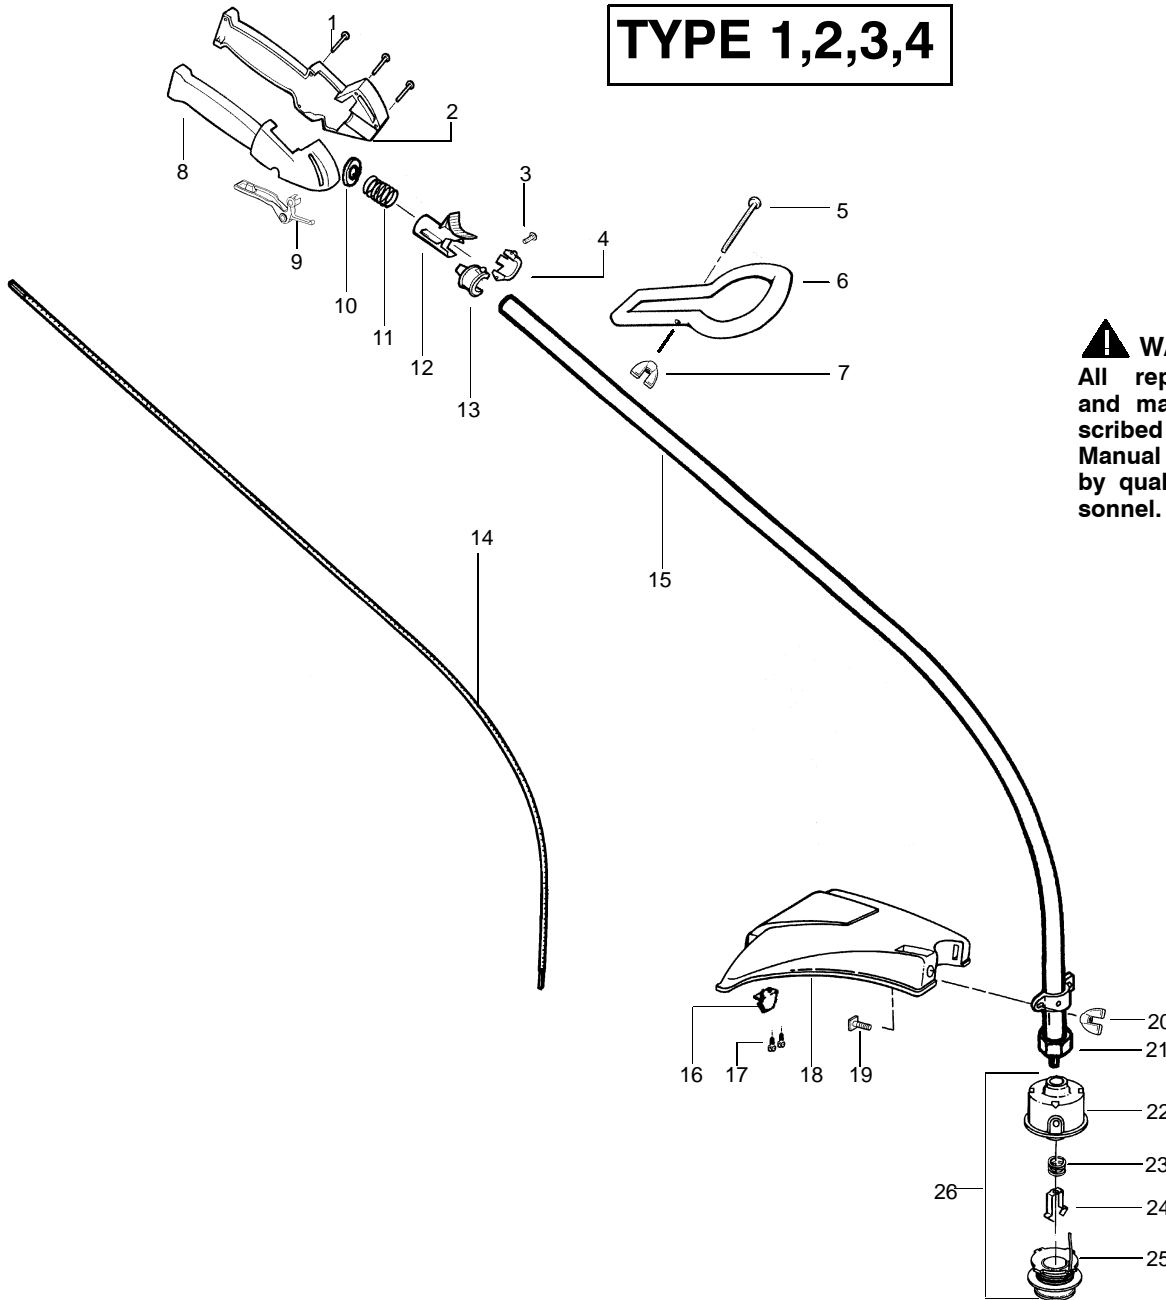

TYPE 1,2,3,4

⚠ WARNING
All repairs, adjustments and maintenance not described in the Operator's Manual must be performed by qualified service personnel.

Ref.	Part No.	Description	Ref.	Part No.	Description
1.	530016179	Screw	18.	530071328	Shield Kit Ass'y. (Incl. 16 & 17)
2.	530047924	Throttle Hsg. (Left)	19.	530015820	Bolt-Shield
3.	530015810	Screw	20.	530016118	Wingnut
4.	530054159	Locator-left	21.	530095574	Dust Cup
5.	530016173	Bolt-Handle	22.	530095770	Assy-Hub. (TNG 5)-5/16"
6.	530047919	Assist Handle	23.	530401958	Spring-Return
7.	530016118	Wingnut	24.	530401957	Retainer-Spool
8.	530047923	Throttle Hsg. (Right)	25.	952711594	Accy-Wound Spool
9.	530038682	Trigger - Throttle	26.	952711593	Accy-Cutting Head
10.	530016193	Washer			
11.	530042084	Spring-Compression			
12.	530047925	Actuator			
13.	530054160	Locator-right			
14.	530095853	Drive Shaft - Flex			
15.	530071416	Drive Shaft Hsg. Ass'y			
16.	530052287	Line Limiter			
17.	530015814	Screw-Line Limiter			
				Not Shown	
				530163369	Operator's Manual
				530055350	Shaft Warning Decal