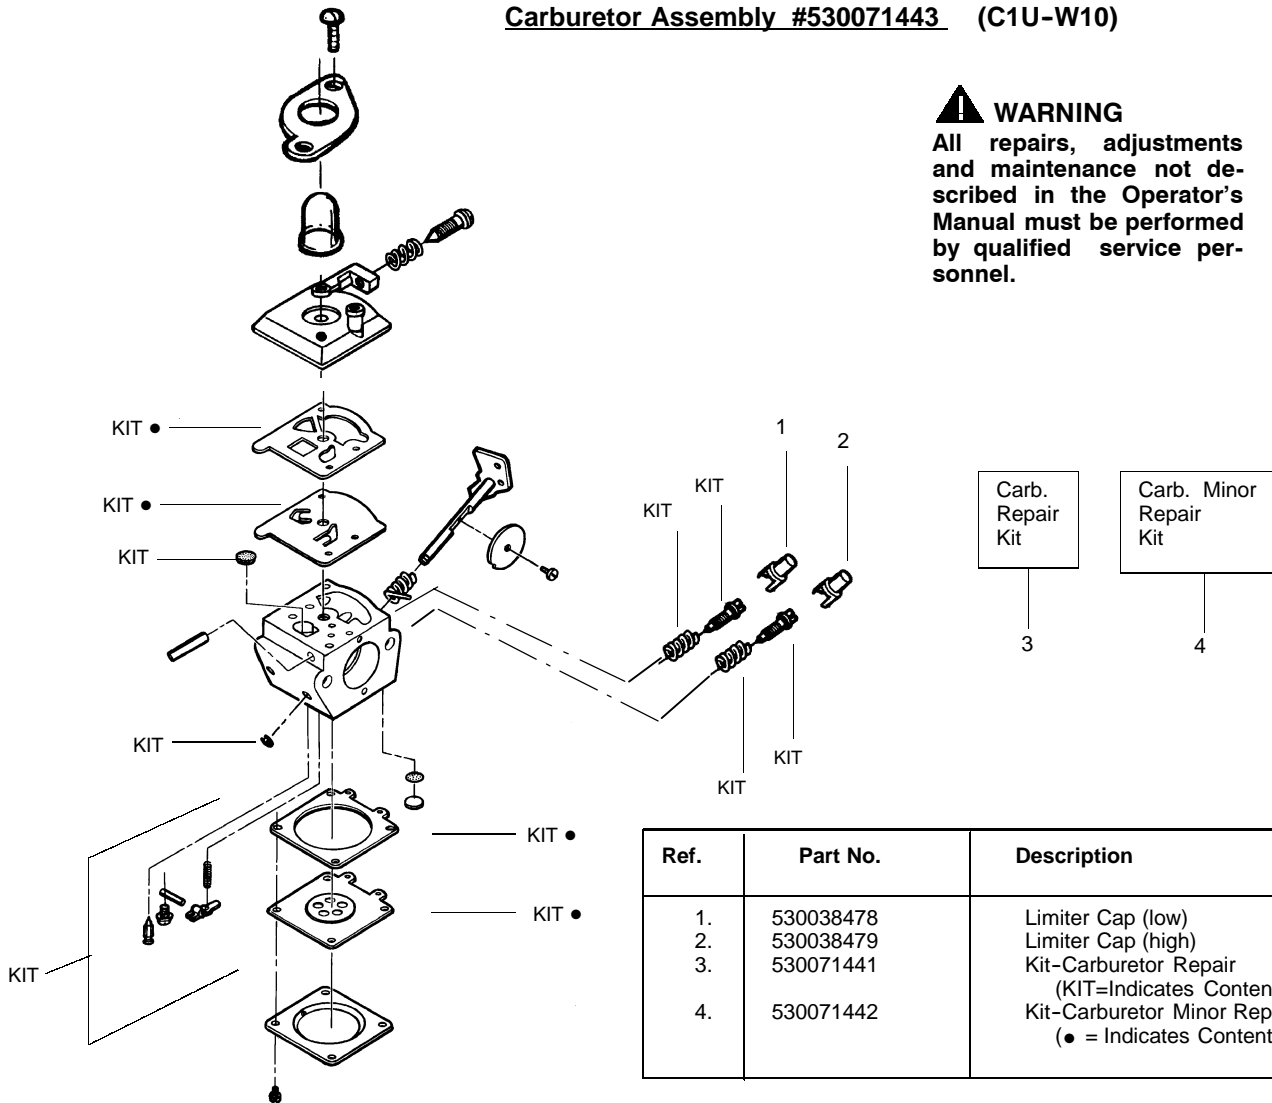

Carburetor Assembly #530071443 (C1U-W10)

⚠ WARNING

All repairs, adjustments and maintenance not described in the Operator's Manual must be performed by qualified service personnel.

Kit - Carburetor Assembly No. 530071628 - C1U-W10B

Note: No Repair kits are available for this carburetor, please order the complete assembly part number 530-071628 (C1U-W10B)

✓ = NEW PART NUMBER FOR THIS IPL

★ = REFER TO THE SERVICE REFERENCE INDICATED FOR MORE INFORMATION. (LOCATED AT END OF IPL)