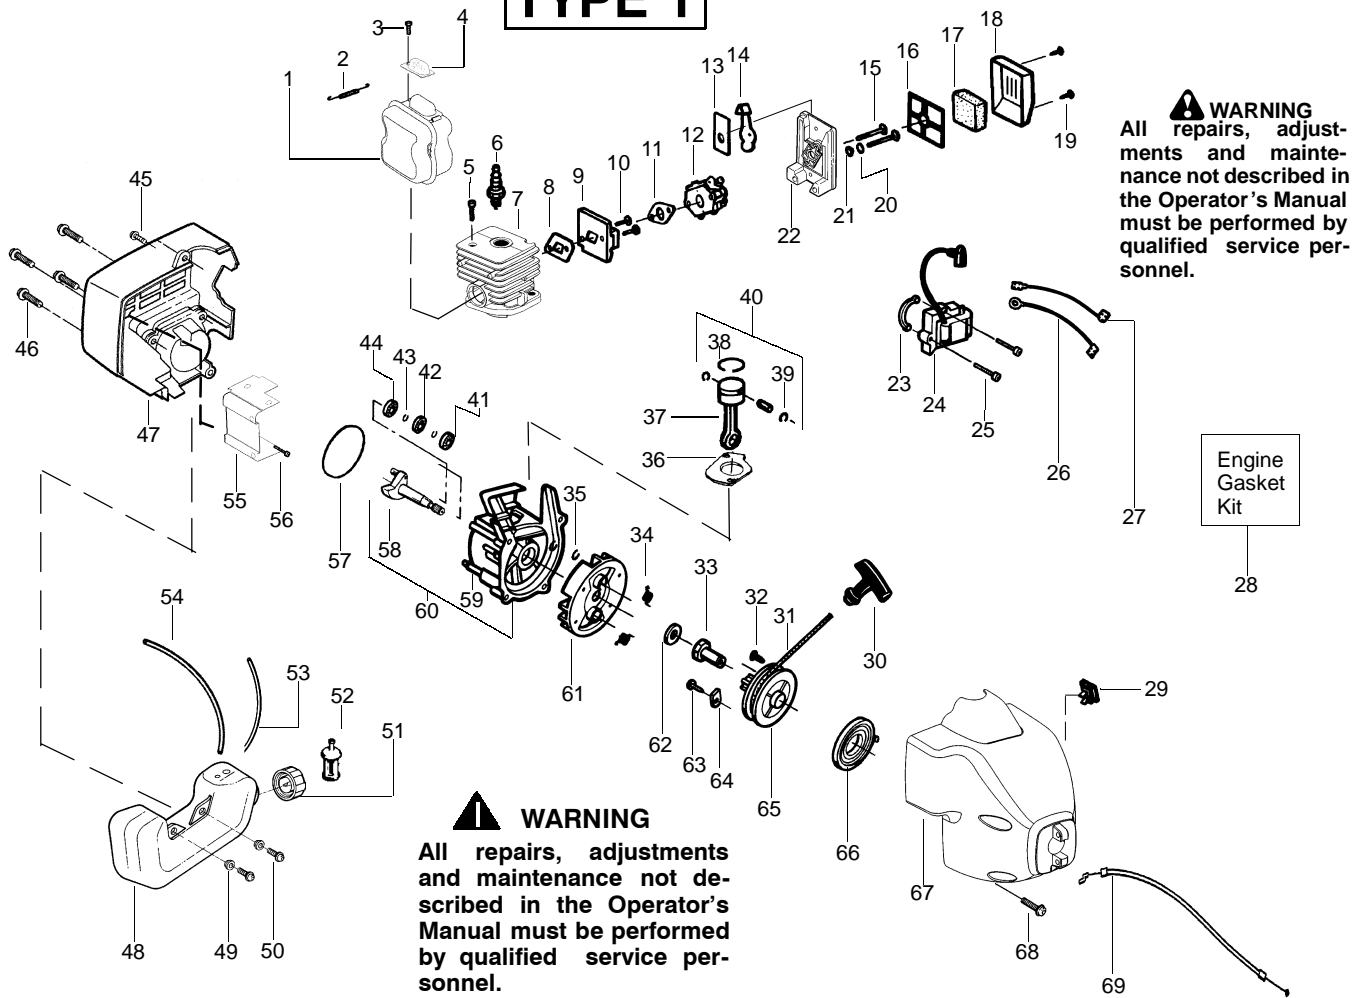

TYPE 1

Ref.	Part No.	Description	Ref.	Part No.	Description	Ref.	Part No.	Description
1.	530071362	Kit-Muffler (incl.2,3,4)	26.	530054448	Ground Wire Ass'y.	48.	530049296	Fuel Tank Ass'y. (incl. 51,52,fuel lines)
2.	530042088	Muffler Spring	27.	530054449	Lead Wire Ass'y.	49.	530016131	Washer-fuel tank
3.	530015241	Screw	28.	530071363	Kit-Engine Gasket (Incl. 8,11,36,57)	50.	530015886	Screw-Fuel Tank
4.	530071361	Screen-Spark Arrestor	29.	530071356	Switch-Momentary	51.	530014347	Fuel Cap Assy.
5.	530015953	Screw-Cylinder	30.	530027569	Starter Handle	52.	530095646	Fuel Pickup Assy
6.	952030150	Spark Plug (RCJ-7Y)	31.	530071325	Kit-Rope	53.	530069247	Fuel Line (Small)
7.	530071359	Kit-Cylinder	32.	530015882	Screw	54.	530069216	Fuel Line (Large)
8.	530071363	Gasket-Cylinder/Carb.	33.	530027953	Drive Coupling	55.	530055351	Flywheel-Heat Shield
9.	530055535	Carb. Adapter	34.	530023817	Spring Starter Dog	56.	530015805	Screw-Heat Shield
10.	530016014	Screw-Carb Adptr.	35.	530015945	Ret. Ring-C'case	57.	530071363	O-ring-C'case
11.	530071363	Gasket-Carb.	36.	530071363	Gasket-Cylinder	58.	530012413	Crankshaft Ass'y.
12.	530071443	Kit-Carb. Ass'y. (Incl. Limiter Cap)	37.	530069945	Connecting Rod Assy.	59.	530012462	Crankcase Assy. (Incl. 41-44)
13.	530038747	Choke Plate	38.	530055120	Piston Ring	60.	530071337	C'case/C'shaft Assy. (Incl. 35,58,59)
14.	530038686	Choke Shutter	39.	530015162	Piston Pin Retainer	61.	530069886	Flywheel Ass'y.
15.	530016353	Screw-Carburetor	40.	530071357	Kit-Piston (Incls. 38,39 & Pin)	62.	530015828	Washer-Flat
16.	530036569	Filter Support Plate	41.	530032124	Outer Bearing	63.	530016224	Screw-Pulley
17.	530036575	Air Filter Foam	42.	530019179	C'case Seal	64.	530053985	Retainer-Pulley
18.	530054414	Air Filter Cover	43.	530015941	Ret. Ring/C'shaft	65.	530071324	Kit-Starter Pulley (Incl. 32)
19.	530015892	Screw-Air Box	44.	530032125	Inner Bearing	66.	530042086	Starter Spring
20.	530015852	Choke Spacer	45.	530015934	Screw-Shd/Fan Hsg	67.	530055510	Assy.-Fan Hsg.
21.	530015254	Washer	46.	530015810	Screw	68.	530015810	Screw
22.	530052431	Air Box	47.	530055177	Rear Shroud	69.	530055546	Assy-Throttle Cable
23.	530036145	Spacer-Ignit. Module						
24.	530039214	Ignition Module						
25.	530015954	Screw-Ignit. Module						

✓ = NEW PART NUMBER FOR THIS IPL

* = REFER TO THE SERVICE REFERENCE INDICATED FOR MORE INFORMATION. (LOCATED AT END OF IPL)