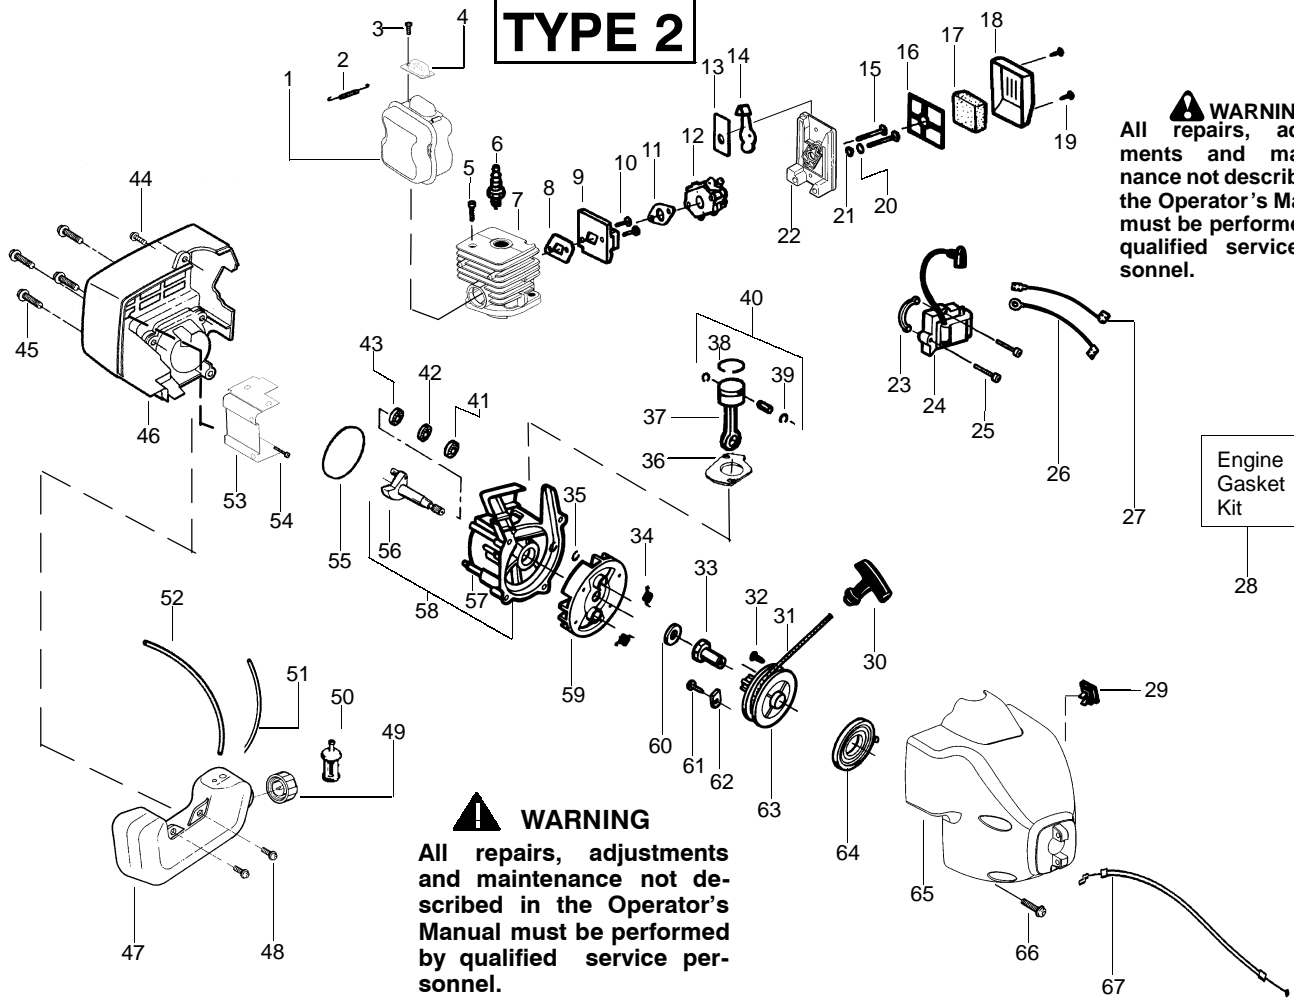

Note: Illustration may differ from actual model due to design changes

WARNING
All repairs, adjustments and maintenance not described in the Operator's Manual must be performed by qualified service personnel.

WARNING
All repairs, adjustments and maintenance not described in the Operator's Manual must be performed by qualified service personnel.

Ref.	Part No.	Description	Ref.	Part No.	Description	Ref.	Part No.	Description
1.	530071362	Kit-Muffler (incl.2,3,4)	26.	530054448	Ground Wire Ass'y.	48.	530016379	Retainer
2.	530042088	Muffler Spring	27.	530054449	Lead Wire Ass'y.	49.	530014347	Fuel Cap Assy.
3.	530015241	Screw	28.	530071363	Kit-Engine Gasket (Incl. 8,11,36,55)	50.	530095646	Fuel Pickup Assy
4.	530071361	Screen-Spark Arrestor	29.	530037692	Switch-Momentary	51.	530069247	Fuel Line (Small)
5.	530015953	Screw-Cylinder	30.	530027569	Starter Handle	52.	530069216	Fuel Line (Large)
6.	952030249	Spark Plug (RCJ-6Y)	31.	530071325	Kit-Rope	53.	530055351	Shield-Heat
7.	530071359	Kit-Cylinder	32.	530016326	Screw	54.	530015805	Screw-Heat Shield
8.	530071363	Gasket-Cylinder/Carb.	33.	530027953	Drive Coupling	55.	530071363	O-ring-C'case
9.	530055535	Carb. Adapter	34.	530023817	Spring Starter Dog	56.	530012413	Crankshaft Ass'y.
10.	530016014	Screw-Carb Adptr.	35.	530015941	Ret. Ring-C'case	57.	530012491	Crankcase Assy. (Incl. 41-43)
11.	530071363	Gasket-Carb.	36.	530071363	Gasket-Cylinder	58.	530071337	C'case/C'shaft Assy. (Incl. 35,56,57)
12.	---	Kit-Carb. Ass'y. (C1U-W10)	37.	530069945	Connecting Rod Assy.	59.	530069886	Flywheel Ass'y.
	530071443	(C1U-W10)	38.	530055120	Piston Ring	60.	530015828	Washer-Flat
	530071628	(C1U-W10B)	39.	530015162	Piston Pin Retainer	61.	530015775	Screw-Pulley
13.	530038747	Choke Plate	40.	530071357	Kit-Piston (Incls. 38,39 & Pin)	62.	530053985	Retainer-Pulley
14.	530035499	Choke Shutter	41.	530055728	Outer Bearing	63.	530071324	Kit-Starter Pulley (Incl. 32)
15.	530016353	Screw-Carburetor	42.	530071615	C'case Seal	64.	530042086	Starter Spring
16.	530036569	Filter Support Plate	43.	530032125	Inner Bearing	65.	530055510	Assy.-Fan Hsg.
17.	530036575	Air Filter Foam	44.	530015886	Screw-Shd/Fan Hsg	66.	530015810	Screw
18.	530054414	Air Filter Cover	45.	530015810	Screw	67.	530055546	Assy-Throttle Cable
19.	530015892	Screw-Air Box	46.	530055517	Rear Shroud			
20.	530015852	Choke Spacer	47.	530049296	Fuel Tank Ass'y. (incl. 49,50 & fuel lines)			
21.	530015254	Washer						
22.	530052431	Air Box						
23.	530036145	Spacer-Ignit. Module						
24.	530039211	Ignition Module						
25.	530015954	Screw-Ignit. Module						

✓ = NEW PART NUMBER FOR THIS IPL

* = REFER TO THE SERVICE REFERENCE INDICATED FOR MORE INFORMATION. (LOCATED AT END OF IPL)