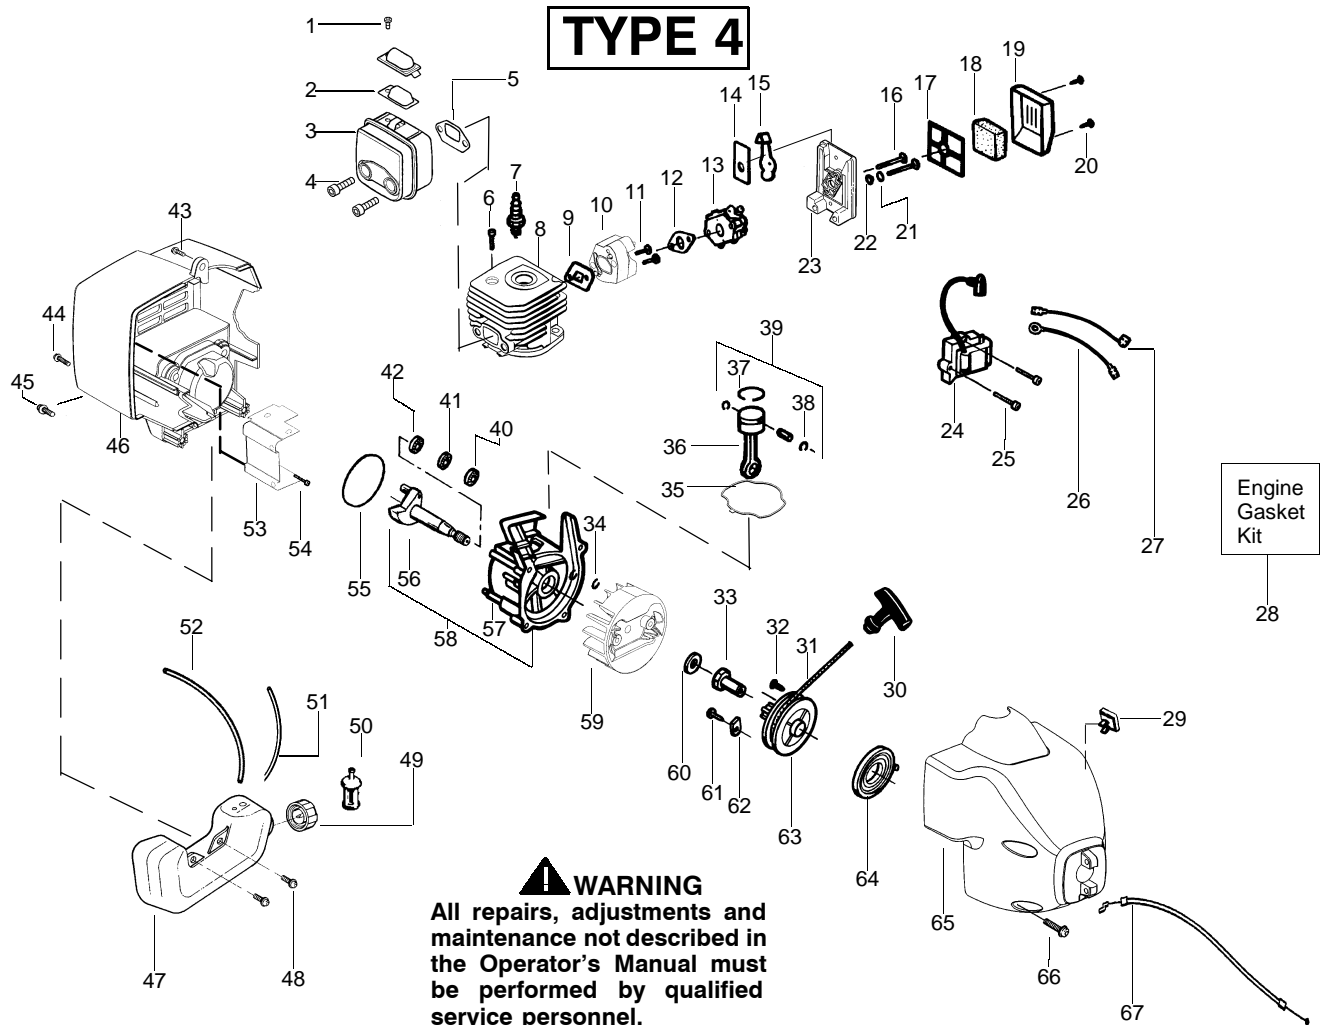

Ref.	Part No.	Description	Ref.	Part No.	Description	Ref.	Part No.	Description
1.	530015241	Screw-screen	26.	530054448	Assy-Ground Wire	49.	530014347	Assy-Fuel Cap
2.	530071544	Kit-Spark Arrestor	27.	530054449	Assy-Lead Wire	50.	530095646	Assy-Fuel Pickup
3.	530071672	Kit-Muffler (incl. 1,2,4,5)	28.	530071363	Kit-Engine Gasket (Incl. 5,9,12,35,55)	51.	530069247	Fuel Line (Small)
4.	530016338	Bolt-Muffler	29.	530069572	Kit-Switch-Off/On	52.	530069216	Fuel Line (Large)
5.	530071363	Gasket-Muffler (kit)	30.	530027569	Handle-Starter	53.	530055351	Shield-Heat
6.	530015953	Screw-Cylinder	31.	530071325	Kit-Rope	54.	530015805	Screw-Heat Shield
7.	952030249	Spark Plug (RCJ-6Y)	32.	530016326	Screw	55.	530071363	O-ring-C'case(kit)
8.	530071668	Kit-Cylinder	33.	530027953	Coupling-Drive	56.	530012413	Assy-Crankshaft
9.	530071363	Gasket-Cyl/Carb.(kit)	34.	530015941	Ret. Ring/C'shaft	57.	530012510	Assy-Crankcase (Incl. 40-42)
10.	530057635	Carb. Adapter	35.	530071363	Seal-Cylinder(kit)	58.	530071670	Assy-C'case/C'shaft (Incl. 34,56,57)
11.	530016309	Screw-Carb Adptr.	36.	530069945	Assy-Connecting Rod	59.	530069886	Assy-Flywheel
12.	530071363	Gasket-Carb.(kit)	37.	530055120	Ring-Piston	60.	530015828	Washer-Flat
13.	530071628	Kit-Carb. Ass'y. (C1U-W10B)	38.	530015162	Retainer-Piston Pin	61.	530015775	Screw-Pulley
14.	530038747	Choke Plate	39.	530071357	Kit-Piston (Incls. 37,38 & Pin)	62.	530053985	Retainer-Pulley
15.	530035499	Choke Shutter	40.	530055728	Bearing-Outer	63.	530071324	Kit-Starter Pulley (Incl. 32)
16.	530016393	Screw-Carburetor	41.	530071615	Seal-C'case	64.	530042086	Spring-Starter
17.	530036569	Filter Support Plate	42.	530032125	Bearing-Inner	65.	530056715	Assy.-Fan Hsg.
18.	530036575	Air Filter Foam	43.	530016349	Screw-Shd/Fan Hsg	66.	530015810	Screw
19.	530054414	Air Filter Cover	44.	530015810	Screw	67.	530055546	Assy-Throttle Cable
20.	530015892	Screw-Air Box	45.	530016349	Screw			
21.	530015852	Choke Spacer	46.	530056709	Rear Shroud			
22.	530015254	Washer	47.	530049296	Assy-Fuel Tank (incl. cap,lines,filter)			
23.	530052431	Air Box	48.	530016379	Retainer-Tank			
24.	530039211	Ignition Module						
25.	530016357	Screw-Ignit. Module						

↙ = NEW PART NUMBER FOR THIS IPL

* = REFER TO THE SERVICE REFERENCE INDICATED FOR MORE INFORMATION. (LOCATED AT END OF IPL)