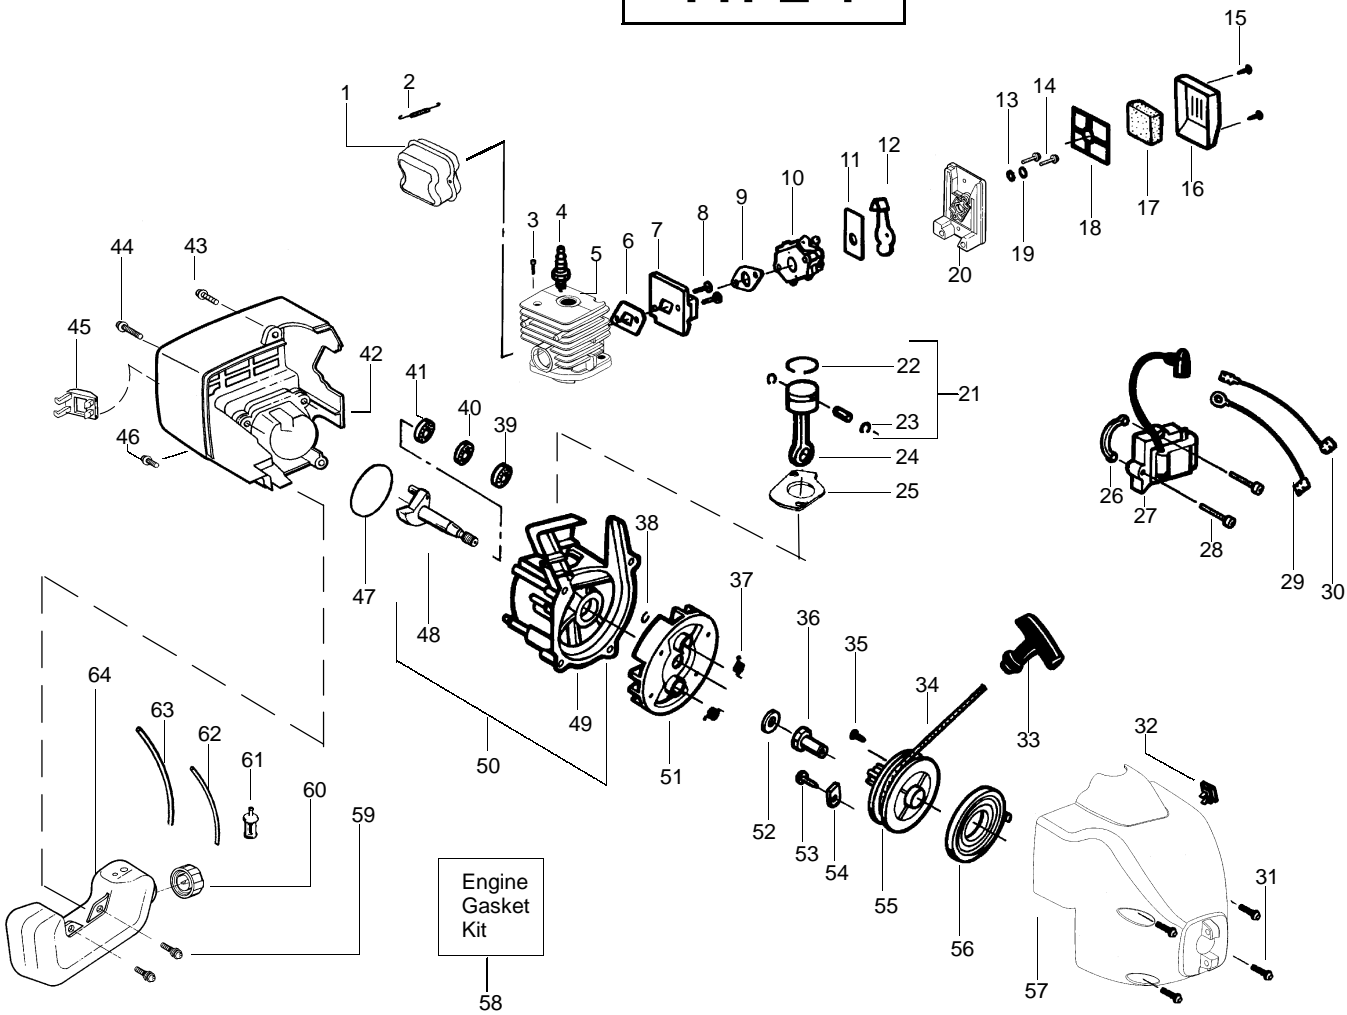

TYPE 4

Ref.	Part No.	Description	Ref.	Part No.	Description	Ref.	Part No.	Description
1.	530071396	Kit - Muffler (incl. 2 & spark arrestor screen)	22.	530055120	Piston Ring	46.	530015880	Screw
2.	530042088	Muffler Spring	23.	530015162	Retainer-Piston Pin	47.	530071363	O-Ring-C'case(kit)
3.	530015953	Screw-Cylinder	24.	530069945	Assy-Connecting Rod	48.	530012413	Assy-Crankshaft
4.	952030249	Spark Plug (RCJ 6Y)	25.	530071363	Gasket-Cylinder(kit)	49.	530012491	Assy-Crankcase (Incl. 39-41)
5.	530071359	Kit - Cylinder	26.	530036145	Spacer-Module	50.	530071337	Assy-C'case & C'shaft (Incl. 38,48,49)
6.	530071363	Gasket-Cyl/Carb.(kit)	27.	530039211	Ignition Module	51.	530069886	Assy-Flywheel
7.	530056404	Adaptor-carb.	28.	530015954	Screw	52.	530015828	Washer-Flat
8.	530016014	Screw	29.	530054448	Assy-Ground Wire	53.	530015775	Screw
9.	530071363	Gasket-Carb.(kit)	30.	530054449	Assy-Leadwire	54.	530053985	Retainer-Can
10.	530069754	Kit-Carb. (WA226) (Incl. Limiter Cap)	31.	530015810	Screw	55.	530071324	Kit-Starter Pulley (Incl. 35)
11.	530038747	Plate-Choke Mounting	32.	530069572	Kit-Switch	56.	530042086	Spring-Starter
12.	530035499	Lever-Choke	33.	530027569	Handle-Starter	57.	530056715	Assy-Fan Housing
13.	530015254	Washer	34.	530071325	Kit - Rope	58.	530071363	Kit-Engine Gasket (Incl. 6,9,25,47)
14.	530016353	Screw	35.	530016326	Screw	59.	530016379	Retainer-Tank
15.	530015957	Screw	36.	530027953	Coupling-Drive	60.	530014347	Assy-Fuel Cap
16.	530036568	Cover-Air Box	37.	530023817	Spring-Starter Dog	61.	530095646	Assy-Fuel Pickup
17.	530036575	Foam-Air Filter	38.	530015941	Retain. Ring-C'shaft	62.	530069216	Kit-Fuel Line
18.	530036569	Plate-Air Filter Support	39.	530055728	Bearing-Outer	63.	530069247	Kit-Fuel Line
19.	530015852	Spacer-Choke	40.	530071615	Seal-C'case	64.	530056731	Assy-Fuel Tank (Incl. cap,filter,lines)
20.	530052431	Box-Air	41.	530032125	Bearing-Inner			
21.	530071357	Kit - Piston (Incl. 22, 23)	42.	530056709	Shroud			
			43.	530015886	Screw			
			44.	530015810	Screw			
			45.	530054536	Guard-Muffler			

✓ = NEW PART NUMBER FOR THIS IPL   * = REFER TO THE SERVICE REFERENCE INDICATED FOR MORE INFORMATION. (LOCATED AT END OF IPL)