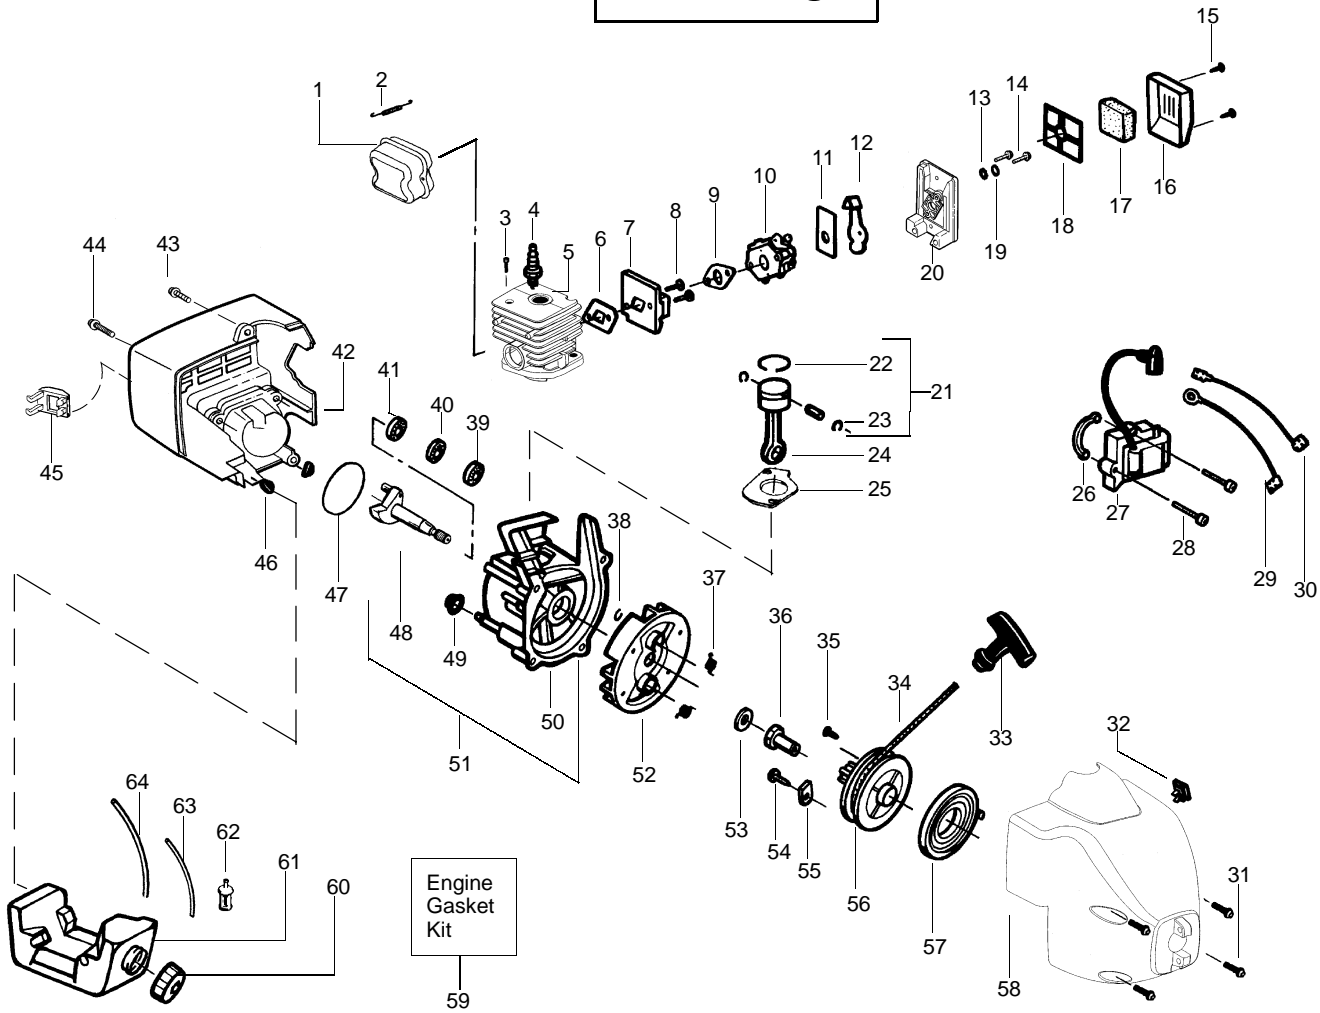

TYPE 3

Ref.	Part No.	Description	Ref.	Part No.	Description	Ref.	Part No.	Description
1.	530071396	Kit - Muffler (incl. 2 & spark arrestor screen)	22.	530055120	Piston Ring	46.	530036793	Isolator-Shroud
2.	530042088	Muffler Spring	23.	530015162	Retainer-Piston Pin	47.	530071363	O-Ring-C'case(kit)
3.	530015953	Screw-Cylinder	24.	530069945	Assy-Connecting Rod	48.	530012413	Assy-Crankshaft
4.	952030249	Spark Plug (RCJ 6Y)	25.	530071363	Gasket-Cylinder(kit)	49.	530036792	Isolator-Crankcase
5.	530071359	Kit - Cylinder	26.	530036145	Spacer-Module	50.	530012491	Assy-Crankcase (Incl. 39-41)
6.	530071363	Gasket-Cyl/Carb.(kit)	27.	530039211	Ignition Module	51.	530071337	Assy-C'case & C'shaft (Incl. 38,48,50)
7.	530056404	Adaptor-carb.	28.	530015954	Screw	52.	530069886	Assy-Flywheel
8.	530016014	Screw	29.	530054448	Assy-Ground Wire	53.	530015828	Washer-Flat
9.	530071363	Gasket-Carb.(kit)	30.	530054449	Assy-Leadwire	54.	530015775	Screw
10.	530069754	Kit-Carb. (WA226) (Incl. Limiter Cap)	31.	530015810	Screw	55.	530053985	Retainer-Can
11.	530038747	Plate-Choke Mounting	32.	530069572	Kit-Switch	56.	530071324	Kit-Starter Pulley (Incl. 35)
12.	530035499	Lever-Choke	33.	530027569	Handle-Starter	57.	530042086	Spring-Starter
13.	530015254	Washer	34.	530071325	Kit - Rope	58.	530071414	Assy-Fan Housing
14.	530016353	Screw	35.	530016326	Screw	59.	530071363	Kit-Engine Gasket (Incl. 6,9,25,47)
15.	530015957	Screw	36.	530027953	Coupling-Drive	60.	530014347	Assy-Fuel Cap
16.	530036568	Cover-Air Box	37.	530023817	Spring-Starter Dog	61.	530049299	Assy-Fuel Tank (Incl. cap,filter,lines)
17.	530036575	Foam-Air Filter	38.	530015941	Retain. Ring-C'shaft	62.	530095646	Assy-Fuel Pickup
18.	530036569	Plate-Air Filter Support	39.	530055728	Bearing-Outer	63.	530069247	Kit-Fuel Line
19.	530015852	Spacer-Choke	40.	530071615	Seal-C'case	64.	530069216	Kit-Fuel Line
20.	530052431	Box-Air	41.	530032125	Bearing-Inner			
21.	530071357	Kit - Piston (Incl. 22, 23)	42.	530056944	Shroud			
			43.	530015886	Screw			
			44.	530015810	Screw			
			45.	530054536	Guard-Muffler			

✓ = NEW PART NUMBER FOR THIS IPL   * = REFER TO THE SERVICE REFERENCE INDICATED FOR MORE INFORMATION. (LOCATED AT END OF IPL)