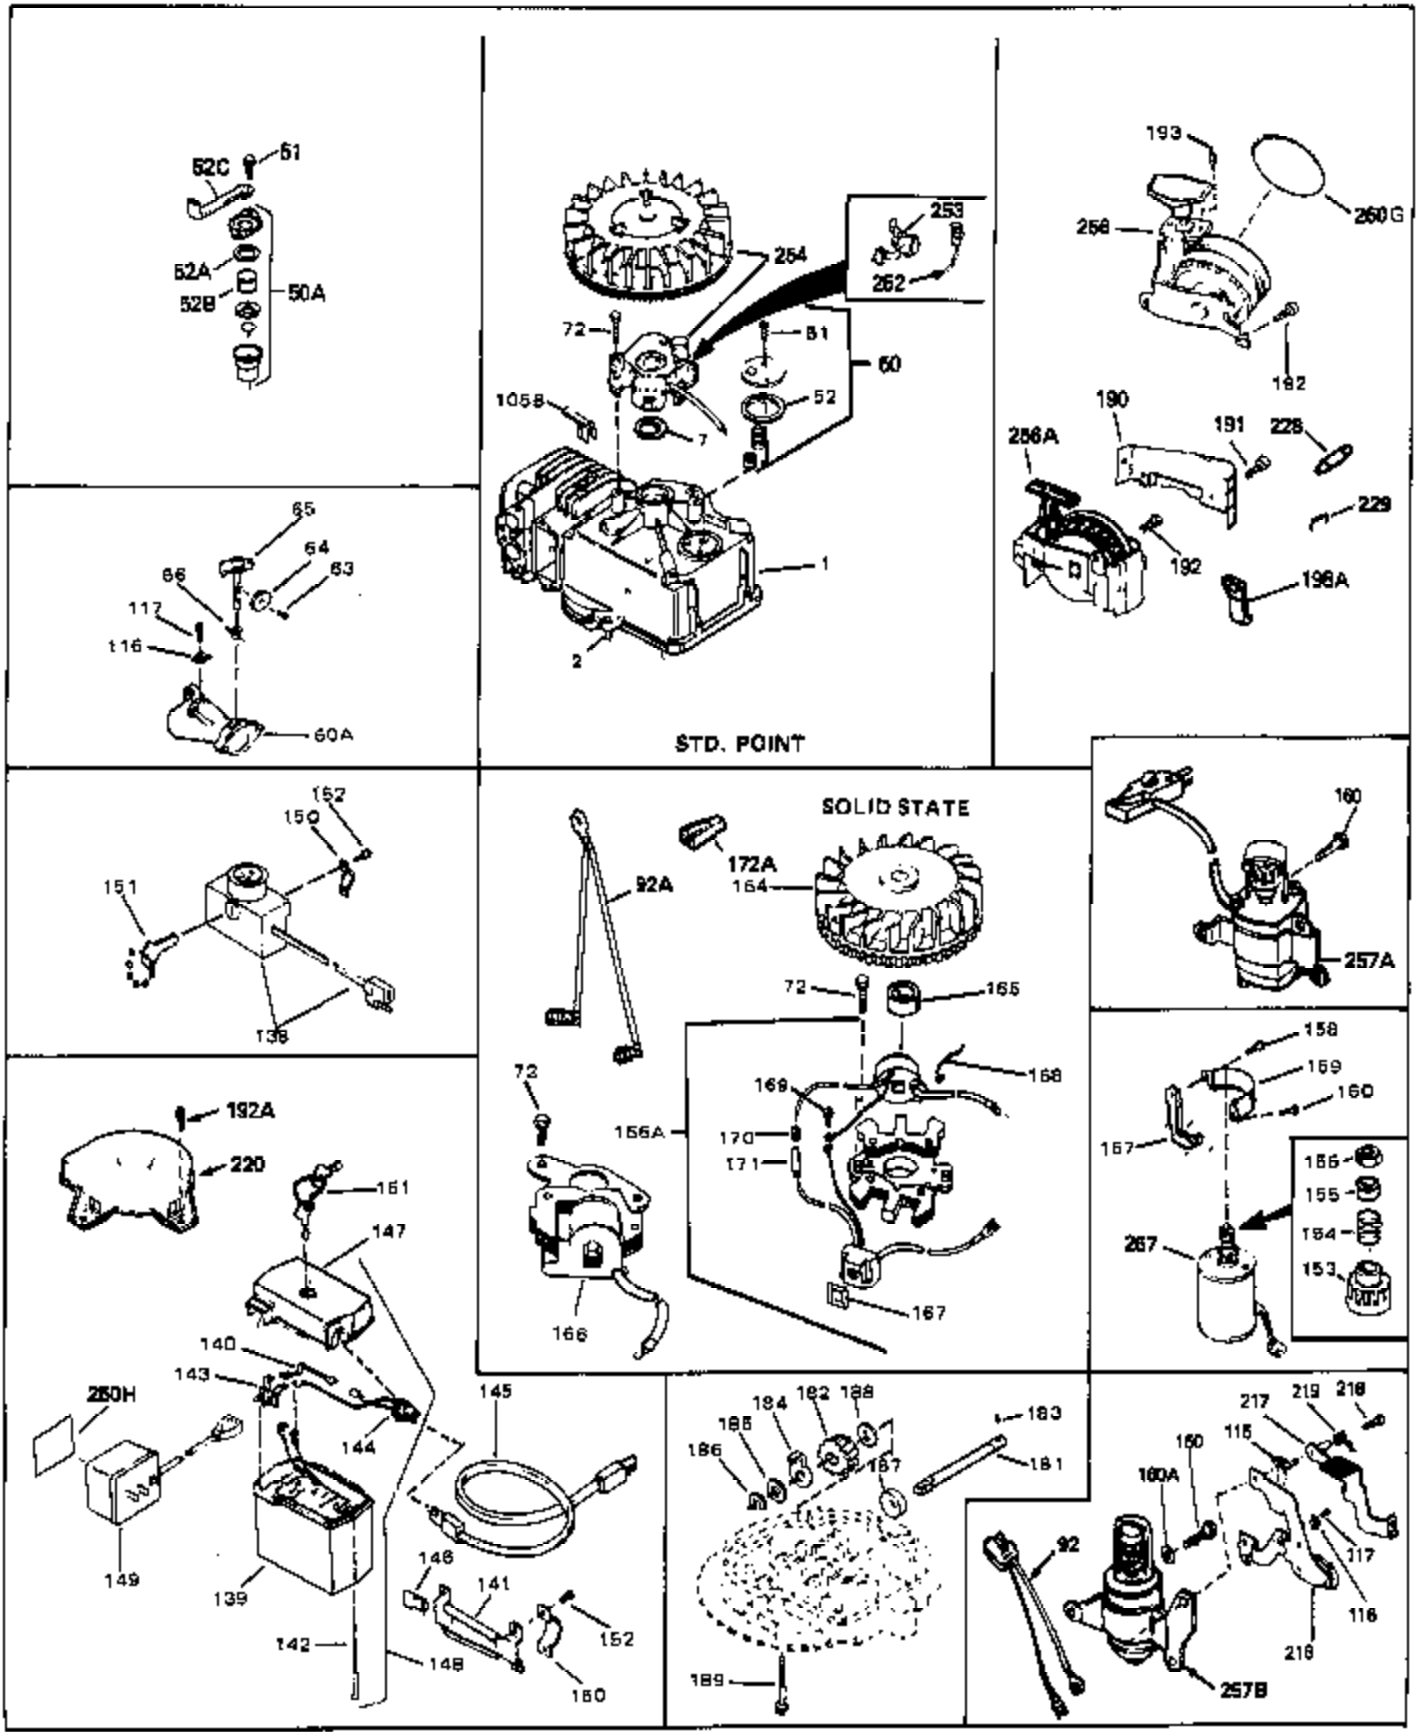

Ref #	Part Number	Qty	Description
53	32652	0	Link, Throttle
54	33151	0	Link, Governor spring
55	32755	0	Cover, Valve spring box
56	27234	0	Gasket, Breather cover
57	30063	0	Screw
59	32649	0	Gasket, Intake
60	31384A	0	Pipe, Intake
61	6201	0	Screw
62	650451	0	Screw
67	26756	0	Gasket, Carburetor
71	29752	0	Nut
99	650831	0	Screw, Hex washer hd. Powerlok thread,
102	34118	0	Cap, Fuel filler (Red Plastic) (Spurt
102	410144B	0	Cap, Fuel filler (White Plastic) (Std.)
103	29774	0	Line, Fuel (Braided 8.25")
103	30705	0	Line, Fuel (Braided 16")
103	34357	0	Line, Fuel (Epichlorohydrin 6-3/4")
104	26460	0	Clamp, Fuel line
105A	30593	0	Clip, Magneto wire
115	610973	0	Terminal Assy.
121	792005	0	Screw, Hex hd., 1/4-20 x 2-1/2
124	650562	0	Screw
125	34282	0	"O" Ring (.612 I.D. x .812 O.D. x .103
125	30139	0	"O" Ring
126	32799	0	Tube, Oil filler
127	29985	0	"O" Ring
128	30140	0	Dipstick, Oil (Screw In)
129	610118	0	Cover, Spark plug
130	650607	0	Nut, Flywheel
131	650815	0	Washer, Belleville
135	33086	0	Lever, Speed adj.
192A	0	0	Rivet, Pop (3/16" Dia.)
201	730207	0	Magneto-to-Solid State Conversion Kit
250C	31353	0	Decal, Instruction
251	631021	0	Inlet Needle, Seat & Clip Assy.
255	631690	0	Carburetor
258	33576A	0	Gasket Set

Ref #	Part Number	Qty	Description
1	33546	0	Cylinder Assy. (2-3/4" Bore)
2	26727	0	Pin, Dowel
50	34215	0	Breather Assy.
51	30200	0	Screw
52	32760	0	Gasket, Breather
63	650506	0	Screw
64	631036	0	Shutter, Throttle
65	631530	0	Shaft Assy., Throttle
66	631066	0	Spring, Return
72	650489	0	Screw
105B	29443	0	Clip, Fuel line
115	610973	0	Terminal Assy.
192A	0	0	Rivet, Pop (3/16" Dia.)
192	650737	0	Screw, Hex washer hd. taptite, 1/4-20 x 1/2
250G	33407	0	Decal, Decorative
252	30548B	0	Condenser
253	30547A	0	Contact Assy., Breaker
254	610846	0	Magneto, Tecumseh (w/double ring gear)
256	590429A	0	Starter, Side mount rewind