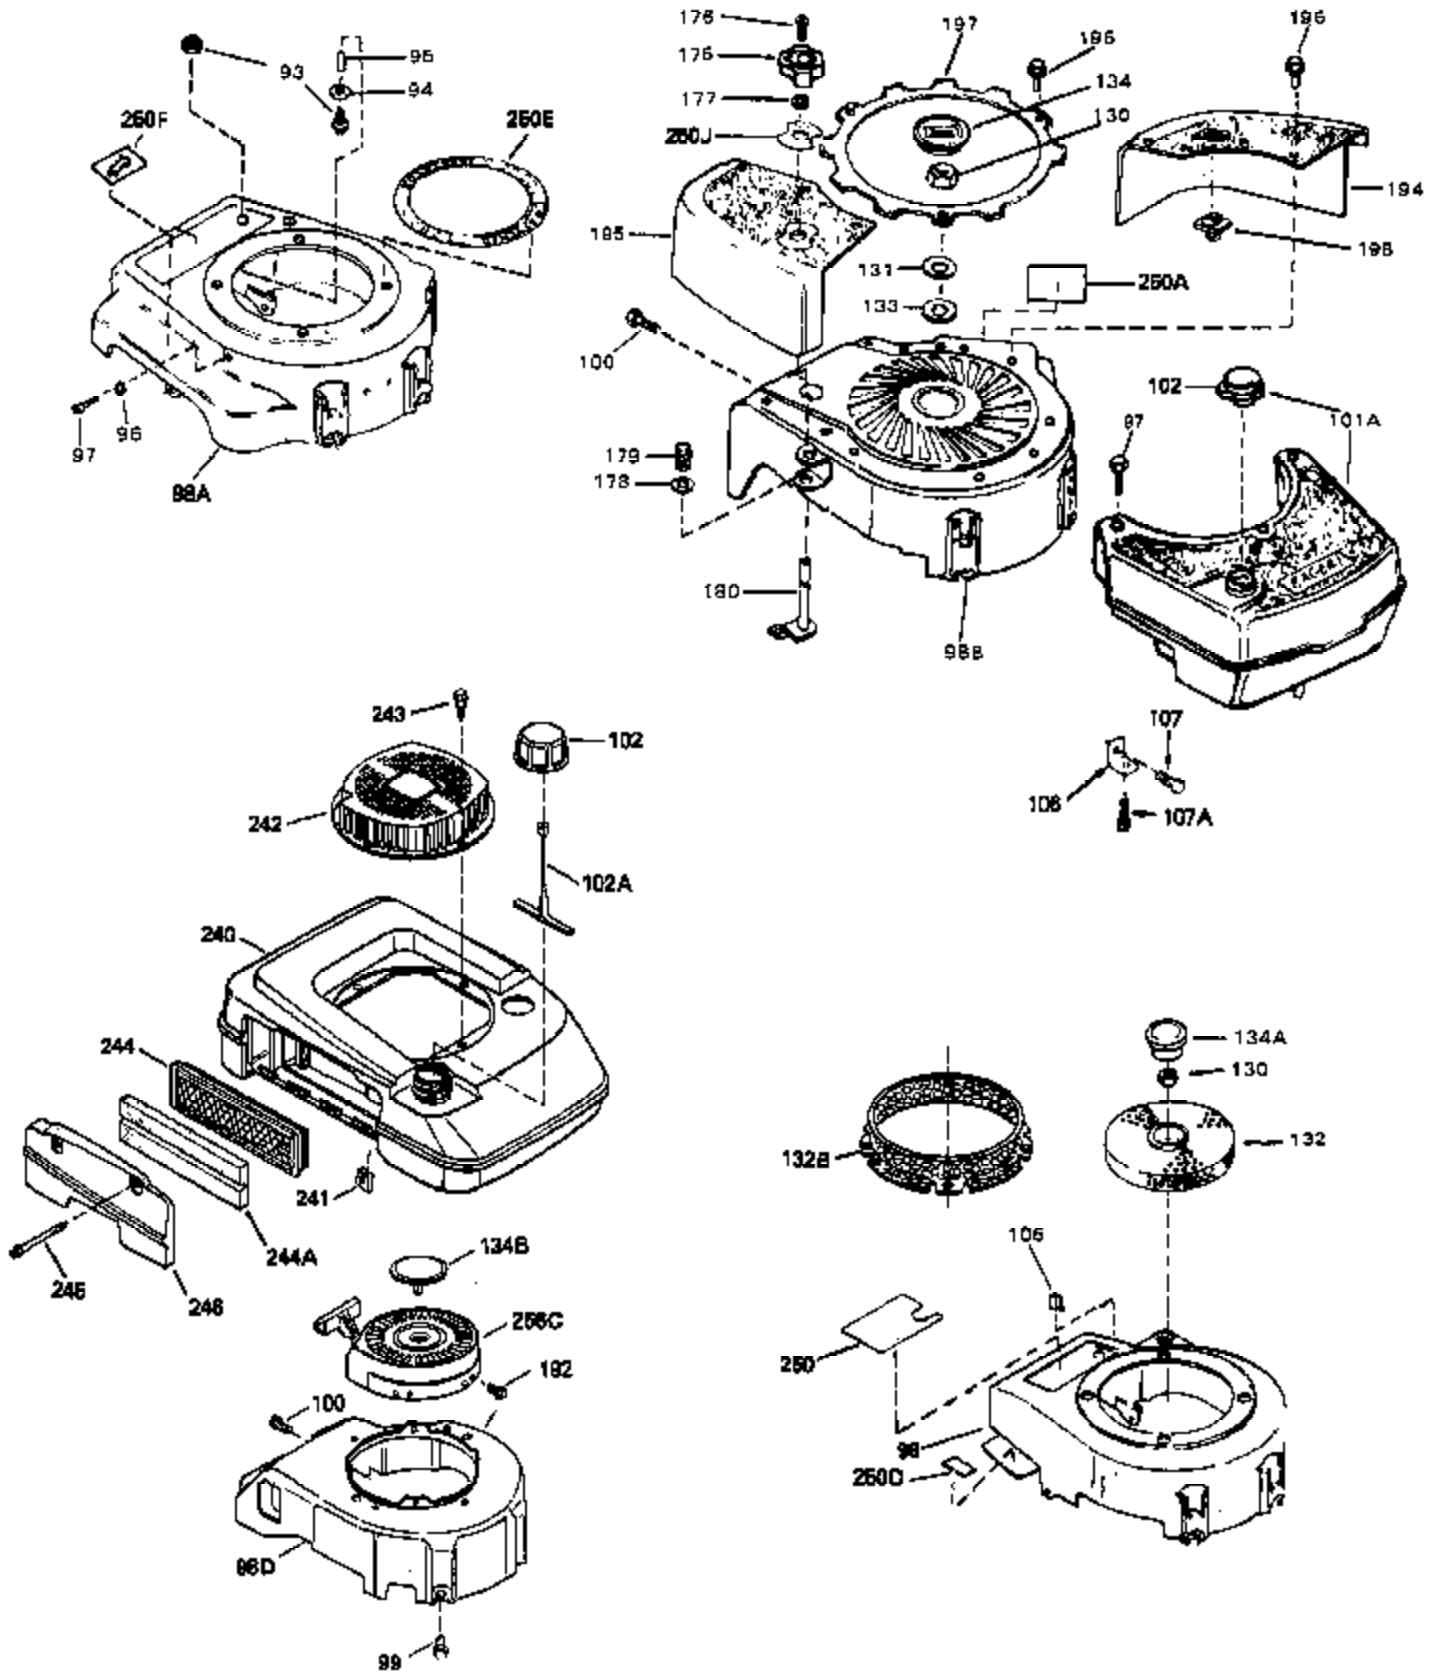

Ref #	Part Number	Qty	Description
53	32652	0	Link, Throttle
54	33151	0	Link, Governor spring
55	32755	0	Cover, Valve spring box
56	27234	0	Gasket, Breather cover
57	30063	0	Screw
59	32649	0	Gasket, Intake
60	31384A	0	Pipe, Intake
61	6201	0	Screw
62	650451	0	Screw
67	26756	0	Gasket, Carburetor
71	29752	0	Nut
99	650831	0	Screw, Hex washer hd. Powerlok thread,
102	34118	0	Cap, Fuel filler (Red Plastic) (Spurt
102	410144B	0	Cap, Fuel filler (White Plastic) (Std.)
103	29774	0	Line, Fuel (Braided 8.25")
103	30705	0	Line, Fuel (Braided 16")
103	34357	0	Line, Fuel (Epichlorohydrin 6-3/4")
104	26460	0	Clamp, Fuel line
105A	30593	0	Clip, Magneto wire
115	610973	0	Terminal Assy.
121	792005	0	Screw, Hex hd., 1/4-20 x 2-1/2
124	650562	0	Screw
125	34282	0	"O" Ring (.612 I.D. x .812 O.D. x .103
125	30139	0	"O" Ring
126	32799	0	Tube, Oil filler
127	29985	0	"O" Ring
128	30140	0	Dipstick, Oil (Screw In)
129	610118	0	Cover, Spark plug
130	650607	0	Nut, Flywheel
131	650815	0	Washer, Belleville
135	33086	0	Lever, Speed adj.
192A	0	0	Rivet, Pop (3/16" Dia.)
201	730207	0	Magneto-to-Solid State Conversion Kit
250C	31353	0	Decal, Instruction
251	631021	0	Inlet Needle, Seat & Clip Assy.
255	631690	0	Carburetor
258	33576A	0	Gasket Set

Ref #	Part Number	Qty	Description
1	33546	0	Cylinder Assy. (2-3/4" Bore)
2	26727	0	Pin, Dowel
50	34215	0	Breather Assy.
51	30200	0	Screw
52	32760	0	Gasket, Breather
63	650506	0	Screw
64	631036	0	Shutter, Throttle
65	631530	0	Shaft Assy., Throttle
66	631066	0	Spring, Return
72	650489	0	Screw
105B	29443	0	Clip, Fuel line
115	610973	0	Terminal Assy.
192A	0	0	Rivet, Pop (3/16" Dia.)
192	650737	0	Screw, Hex washer hd. taptite, 1/4-20 x 1/2
250G	33407	0	Decal, Decorative
252	30548B	0	Condenser
253	30547A	0	Contact Assy., Breaker
254	610846	0	Magneto, Tecumseh (w/double ring gear)
256	590429A	0	Starter, Side mount rewind