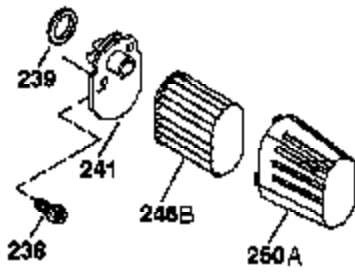

Ref #	Part Number	Qty	Description
238	650932	2	Screw, 10-32 x 49/64"
239	34338	1	* Air Cleaner Gasket
241	36919	1	Air Cleaner Collar
298	28763	3	Screw, 10-32 x 35/64"
301	37844	1	Fuel Cap
416	37530	1	Spark Arrestor Kit (Incl. 417)(Optional)
417	650760	1	Screw, 8-32 x 3/8" (Optional)