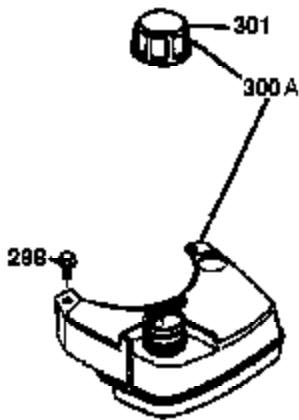

Ref #	Part Number	Qty	Description
101A	611283	1	Spark Plug Shield
223A	651074	1	Stud
238	650932	2	Screw, 10-32 x 49/64"
239	34338	1	* Air Cleaner Gasket
241	36919	1	Air Cleaner Collar
263A	36758	1	Starter Grille
279B	650737	1	Screw, 1/4-20 x 1/2"
298	28763	3	Screw, 10-32 x 49/64"
301	36246	1	Fuel Cap
359	36773	1	Starter Guard
416	36085	1	Spark Arrestor Kit (Incl. 417)(Optional)
417	650821	1	Screw, 10-32 x 1/2" (Optional)