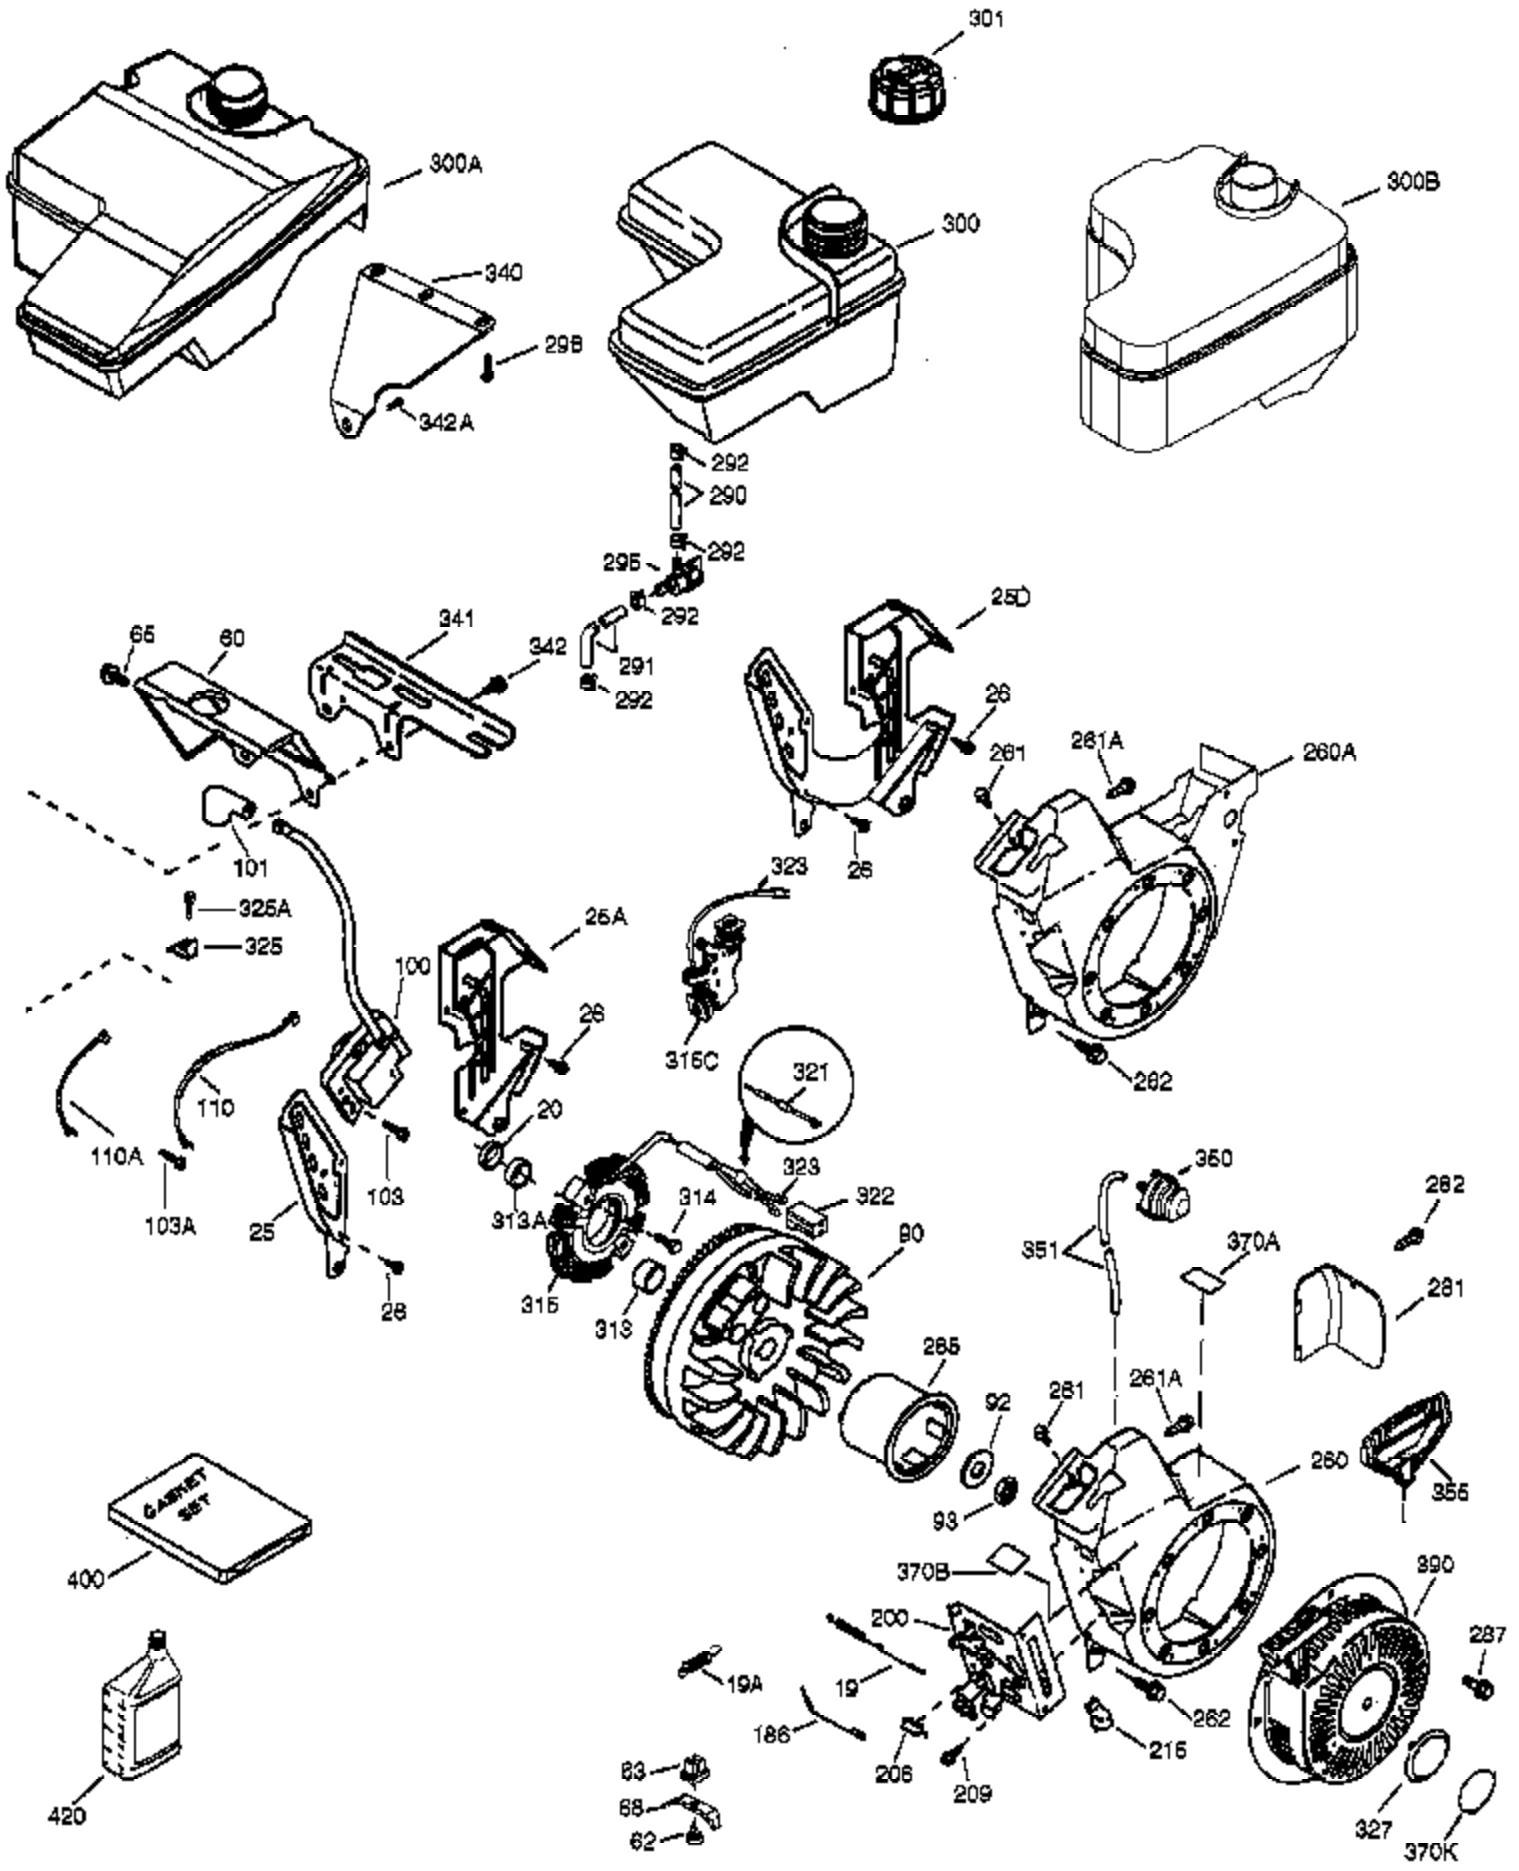

Ref #	Part Number	Qty	Description
19	37751	1	Extension Spring
20	32600	1	Oil Seal
25D	37710	1	Air Baffle (1 pc. electric start)
26	30200	2	Screw, 10-24 x 9/16"
60	36623A	1	Blower Housing Extension
65	30200	1	Screw, 10-24 x 9/16"
90	611216	1	Flywheel
92	650815	1	Belleville Washer
93	650816	1	Flywheel Nut
100	34443C	1	Solid State Ignition
101	610118	1	Spark Plug Cover
103	651007	2	Screw, T-15, 10-24 x 15/16"
110	36230	1	Ground Wire
186	36711	1	Governor Link
200	36824A	1	Control Bracket (Incl. 206)
206	610973	1	Terminal
209	650821	2	Screw, 10-32 x 1/2"
215	32410	1	Control Knob
260	36901	1	Blower Housing
261A	650821	1	Screw, 10-32 x 1/2"
261	651008	1	Screw, 1/4-20 x 31/64"
262	651008	2	Screw, 1/4-20 x 31/64"
285	35985C	1	Starter Cup
287	651008	4	Screw, 1/4-20 x 31/64"
290	30705	1	Fuel Line
291	29774	1	Fuel Line
292	26460	4	Fuel Line Clamp
295	35857	1	Fuel Shut-Off Valve (Incl. 292)
300	37048	1	Fuel Tank (Incl. 292 & 301)
301	37844	1	Fuel Cap
313	34080	1	Spacer
313	34080	1	Spacer
314	650873	1	Screw, 1/4-20 x 3/4"
315C	611111	1	Alternator Coil (18 Watt)(Incl. 322 & 323)
322	611117	1	Connector Body
323	611118	1	Terminal
341	36644A	1	Fuel Tank Bracket (Lower)
342	651085	2	Screw, 1/4-20 x 19/32"
350	570682A	1	Primer Assembly
351	32180C	1	Primer Line
355	590574	1	Starter Handle (Mitten Grip)
370A	36261	1	Instruction Decal
370K	36695	1	Starter Decal
370B	36899	1	Control Decal
390	590749	1	Rewind Starter (Note: This engine could have been built with the 590733 starter)
400	36720	1	* Gasket Set (Incl. items marked PK i n notes)
420	730226A		SAE 5W30 4-Cycle Engine Oil (Quart)