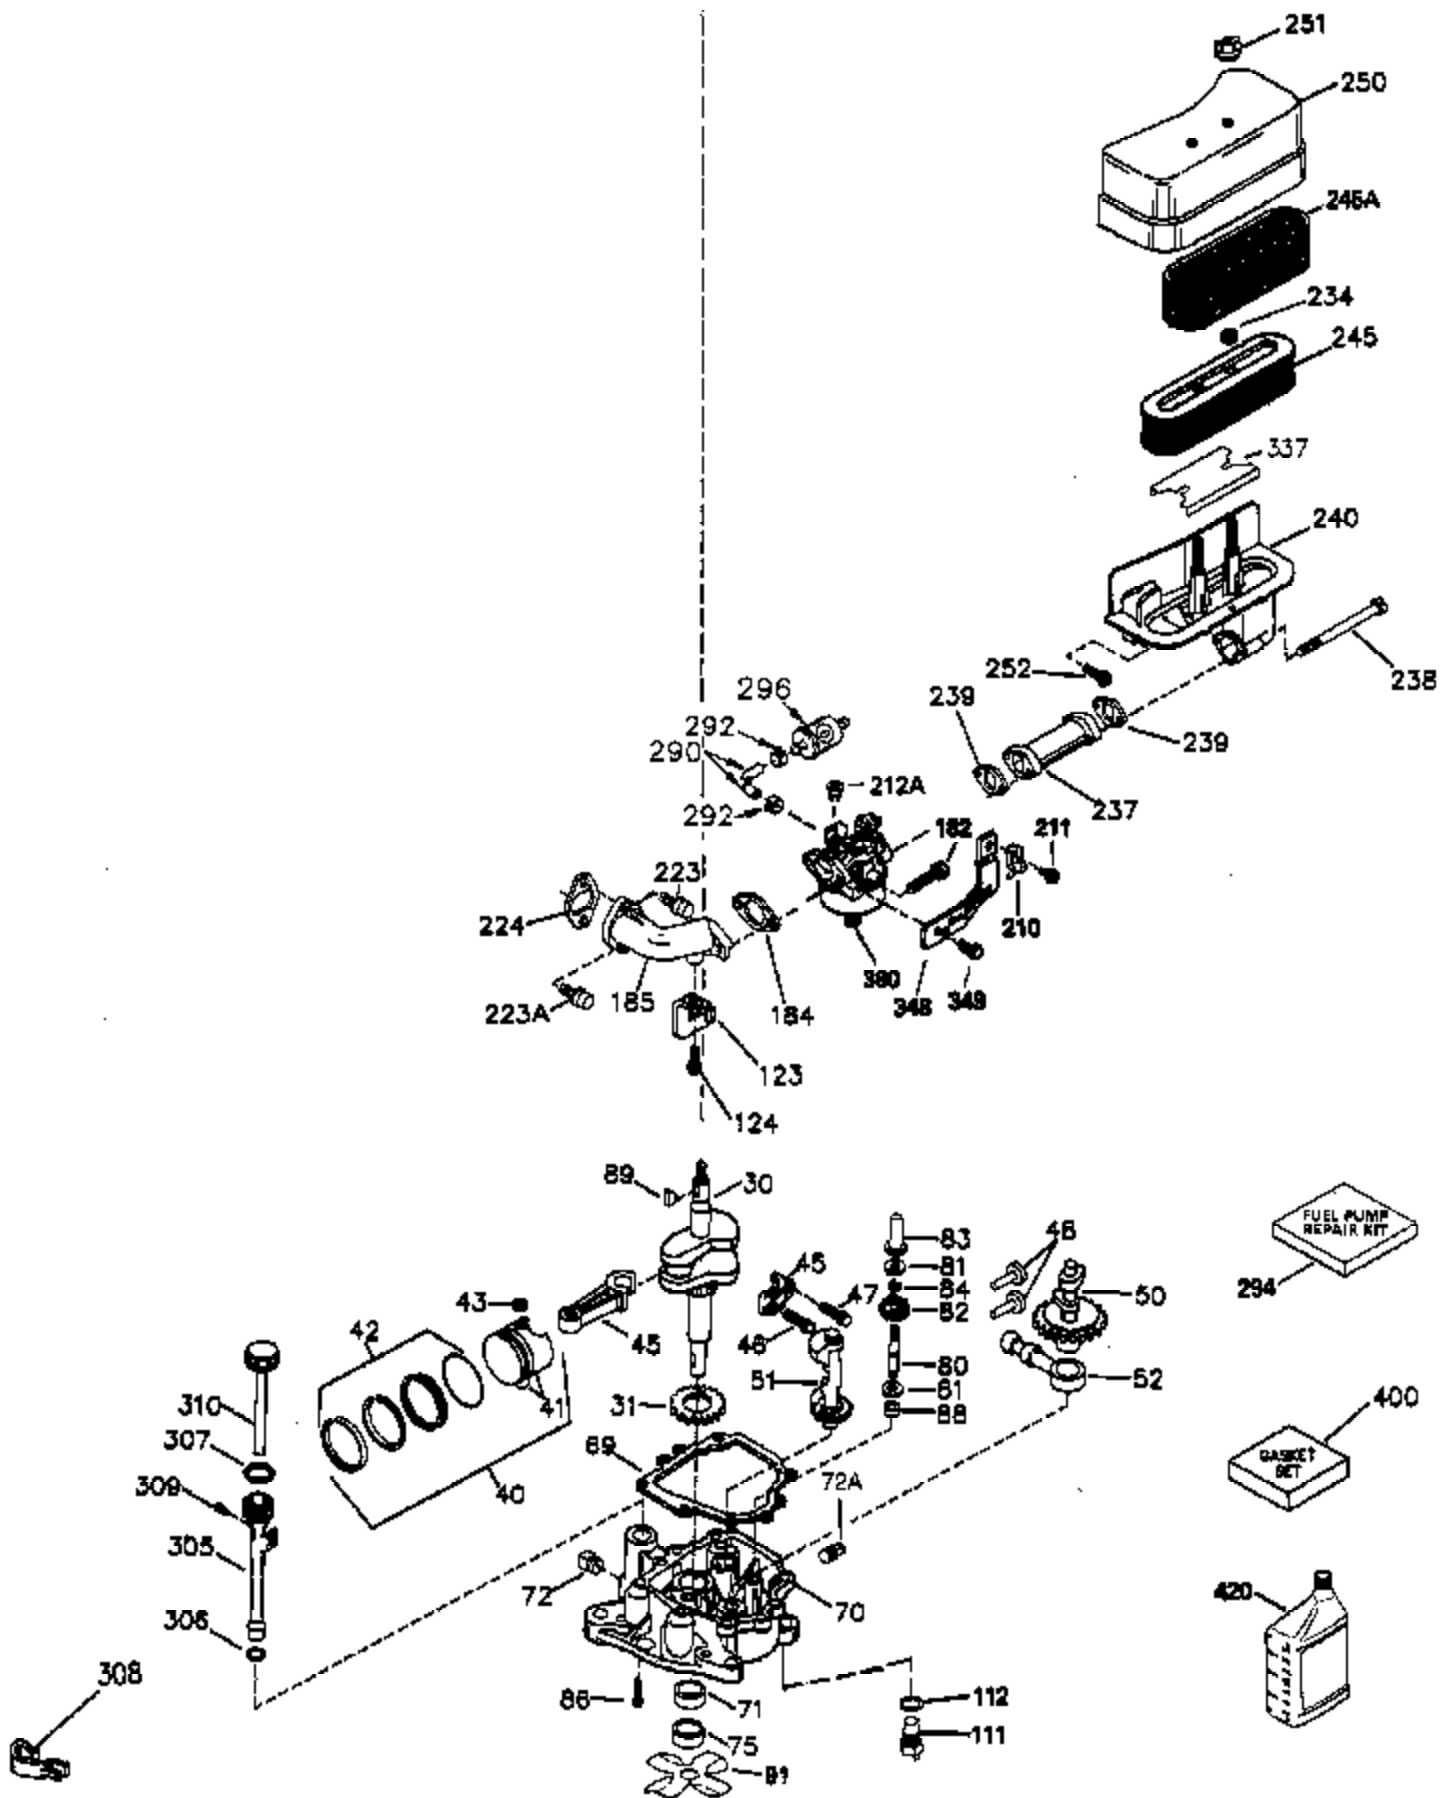

Ref #	Part Number	Qty	Description
30	35336B	1	Crankshaft
31	35327	1	Counterbalance Gear
40	35776	1	Piston, Pin & Ring Set (Std.)
40	35777	1	Piston, Pin & Ring Set (.010" OS)
40	35778	1	Piston, Pin & Ring Set (.020" OS)
41	35773	1	Piston & Pin Ass'y. (Std.) (Incl. 43)
41	35774	1	Piston & Pin Ass'y. (.010" OS) (Incl. 43)
41	35775	1	Piston & Pin Ass'y. (.020" OS) (Incl. 43)
42	35779	1	Ring Set (Std.)
42	35780	1	Ring Set (.010" OS)
42	35781	1	Ring Set (.020" OS)
43	35772	2	Piston Pin Retaining Ring
45	35330A	1	Connecting Rod Ass'y. (Incl. 46 & 47)
46	650908	1	Connecting Rod Bolt
47	650882	1	Connecting Rod Bolt
48	35313	2	Valve Lifter
50	35939	1	Camshaft (MCR)
51	35315A	1	Counterbalance Weight
52	31356	1	Oil Pump Ass'y.
64	30063	1	Screw, Torx T-30, 1/4-20 x 1/2"
69	35317	1	* Mounting Flange Gasket
70	35970	1	Mounting Flange (Incl. 72, 75 & 80)
72	31927	1	Oil Drain Plug
75	35319	1	Oil Seal
80	35712	1	Governor Shaft
81	35479	2	Washer
82	35321	1	Governor Gear Ass'y.
83	35322	1	Governor Spool
84	29193	1	Retaining Ring
86	650833	7	Screw, 1/4-20 x 1-3/16"
88	31707A	1	Spacer
89	32589	1	Flywheel Key
123	35288	1	Intake Pipe Brace
124	650738	2	Screw, 1/4-20 x 5/8"
182	650517	2	Screw, 1/4-20 x 27/32"
184	33263	1	* Carburetor To Intake Pipe Gasket
185	35955	1	Intake Pipe
210	27793	1	Conduit Clip
211	28942	1	Screw, 10-32 x 3/8"
212A	36288	2	Bushing
223	650971	2	Screw, Torx T-30, 5/16-18 x 7/8"
224	35958	1	* Intake Pipe Gasket
234	650825	2	Nut & Lockwasher, 1/4-20
237	35286	1	Air Cleaner Adapter
238	650875	2	Screw, 10-32 x 5-1/4"
239	33629	2	* Carburetor Gasket
240	35960	1	Air Cleaner Body (Incl. 239)
245	35403	1	Air Cleaner Filter (Incl. 234)
245A	35404	1	Air Cleaner Filter
250	35961	1	Air Cleaner Cover
251	650886	2	Wing Nut, 1/4-20
290	30705	1	Fuel Line
292	26460	2	Fuel Line Clamp
296	34279B	1	Fuel Filter (Incl. 292)
305	35972	1	Oil Fill Tube
306	34265	1	Oil Fill Tube Gasket
307	35499	1	"O" Ring
310	35973	1	Dipstick