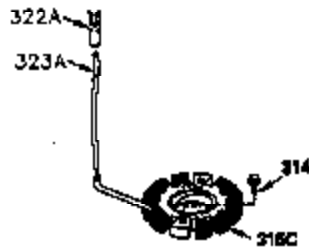

Ref #	Part Number	Qty	Description
64	30063	1	Screw, Torx T-30, 1/4-20 x 1/2"
92	650880	1	Lock Washer
93	650881	1	Flywheel Nut
260	35964	1	Blower Housing
262	29747B	2	Screw, Torx T-40, 5/16-24 x 21/32"
286	35962	1	Cup & Screen
314	650873	2	Screw, 1/4-20 x 3/4"
315	611104	1	Alternator Coil (3/5 Split) (Incl.321 - 323)
321	611161	1	Diode
322	611142	1	Connector Body
323	611118	1	Terminal
370B	35274	1	Instruction Decal
394A	650948	1	Washer