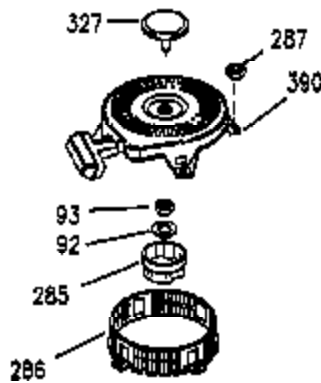

Ref #	Part Number	Qty	Description
64	30063	1	Screw, Torx T-30, 1/4-20 x 1/2"
92	650880	1	Lock Washer
93	650881	1	Flywheel Nut
260	35964	1	Blower Housing
262	29747B	2	Screw, Torx T-40, 5/16-24 x 21/32"
286	35962	1	Cup & Screen
314	650873	2	Screw, 1/4-20 x 3/4"
315	611104	1	Alternator Coil (3/5 Split) (Incl.321 - 323)
321	611161	1	Diode
322	611142	1	Connector Body
323	611118	1	Terminal
370B	35274	1	Instruction Decal
394A	650948	1	Washer