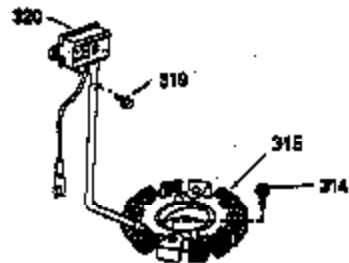

Ref #	Part Number	Qty	Description
64	30063	1	Screw, Torx T-30, 1/4-20 x 1/2"
92	650880	1	Lock Washer
93	650881	1	Flywheel Nut
260	35964	1	Blower Housing
262	29747B	2	Screw, Torx T-40, 5/16-24 x 21/32"
286	35962	1	Cup & Screen
314	650873	2	Screw, 1/4-20 x 3/4"
315	611104	1	Alternator Coil (3/5 Split) (Incl.321 - 323)
321	611161	1	Diode
322	611142	1	Connector Body
323	611118	1	Terminal
370B	35274	1	Instruction Decal
394A	650948	1	Washer