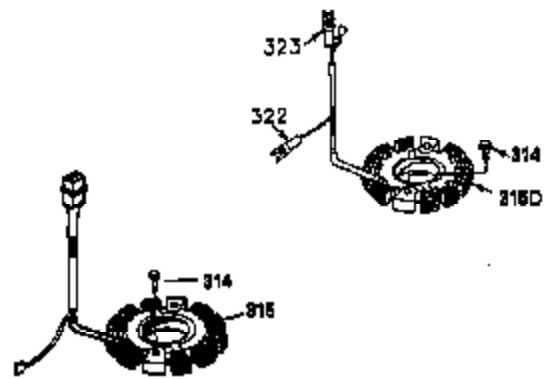

Ref #	Part Number	Qty	Description
64	30063	1	Screw, Torx T-30, 1/4-20 x 1/2"
92	650880	1	Lock Washer
93	650881	1	Flywheel Nut
260	35964	1	Blower Housing
262	29747B	2	Screw, Torx T-40, 5/16-24 x 21/32"
286	35962	1	Cup & Screen
314	650873	2	Screw, 1/4-20 x 3/4"
315	611104	1	Alternator Coil (3/5 Split) (Incl.321 - 323)
321	611161	1	Diode
322	611142	1	Connector Body
323	611118	1	Terminal
370B	35274	1	Instruction Decal
394A	650948	1	Washer