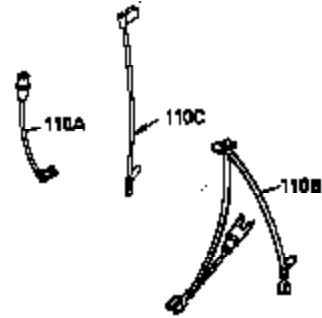

Ref #	Part Number	Qty	Description
64	30063	1	Screw, Torx T-30, 1/4-20 x 1/2"
92	650880	1	Lock Washer
93	650881	1	Flywheel Nut
260	35964	1	Blower Housing
262	29747B	2	Screw, Torx T-40, 5/16-24 x 21/32"
286	35962	1	Cup & Screen
314	650873	2	Screw, 1/4-20 x 3/4"
315	611104	1	Alternator Coil (3/5 Split) (Incl.321 - 323)
321	611161	1	Diode
322	611142	1	Connector Body
323	611118	1	Terminal
370B	35274	1	Instruction Decal
394A	650948	1	Washer