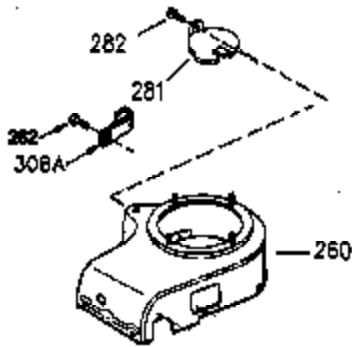

Ref #	Part Number	Qty	Description
64	30063	1	Screw, Torx T-30, 1/4-20 x 1/2"
92	650880	1	Lock Washer
93	650881	1	Flywheel Nut
260	35964	1	Blower Housing
262	29747B	2	Screw, Torx T-40, 5/16-24 x 21/32"
286	35962	1	Cup & Screen
314	650873	2	Screw, 1/4-20 x 3/4"
315	611104	1	Alternator Coil (3/5 Split) (Incl.321 - 323)
321	611161	1	Diode
322	611142	1	Connector Body
323	611118	1	Terminal
370B	35274	1	Instruction Decal
394A	650948	1	Washer