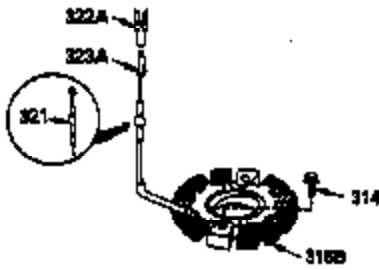

Ref #	Part Number	Qty	Description
64	30063	1	Screw, Torx T-30, 1/4-20 x 1/2"
92	650880	1	Lock Washer
93	650881	1	Flywheel Nut
260	35964	1	Blower Housing
262	29747B	2	Screw, Torx T-40, 5/16-24 x 21/32"
286	35962	1	Cup & Screen
314	650873	2	Screw, 1/4-20 x 3/4"
315	611104	1	Alternator Coil (3/5 Split) (Incl.321 - 323)
321	611161	1	Diode
322	611142	1	Connector Body
323	611118	1	Terminal
370B	35274	1	Instruction Decal
394A	650948	1	Washer