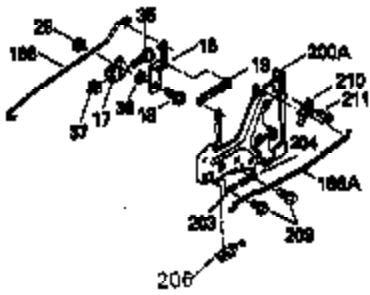

Ref #	Part Number	Qty	Description
64	30063	1	Screw, Torx T-30, 1/4-20 x 1/2"
92	650880	1	Lock Washer
93	650881	1	Flywheel Nut
260	35964	1	Blower Housing
262	29747B	2	Screw, Torx T-40, 5/16-24 x 21/32"
286	35962	1	Cup & Screen
314	650873	2	Screw, 1/4-20 x 3/4"
315	611104	1	Alternator Coil (3/5 Split) (Incl.321 - 323)
321	611161	1	Diode
322	611142	1	Connector Body
323	611118	1	Terminal
370B	35274	1	Instruction Decal
394A	650948	1	Washer