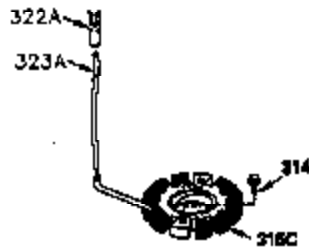

Ref #	Part Number	Qty	Description
92	650880	1	Lock Washer
93	650881	1	Flywheel Nut
260	35964	1	Blower Housing
262	29747B	2	Screw, Torx T-40, 5/16-24 x 21/32"
286	35962	1	Cup & Screen
308A	35437	1	Fill Tube Clip
314	650873	2	Screw, 1/4-20 x 3/4"
315	611104	1	Alternator Coil (3/5 Split) (Incl.321 - 323)
321	611161	1	Diode
322	611142	1	Connector Body
323	611118	1	Terminal
370B	36261	1	Instruction Decal
394A	650948	1	Washer