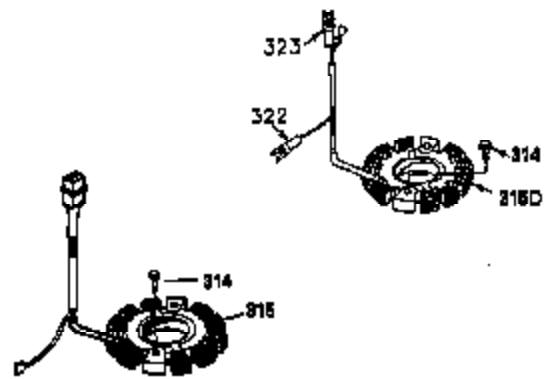

Ref #	Part Number	Qty	Description
92	650880	1	Lock Washer
93	650881	1	Flywheel Nut
260	35964	1	Blower Housing
262	29747B	2	Screw, Torx T-40, 5/16-24 x 21/32"
286	35962	1	Cup & Screen
308A	35437	1	Fill Tube Clip
314	650873	2	Screw, 1/4-20 x 3/4"
315	611104	1	Alternator Coil (3/5 Split) (Incl.321 - 323)
321	611161	1	Diode
322	611142	1	Connector Body
323	611118	1	Terminal
370B	36261	1	Instruction Decal
394A	650948	1	Washer