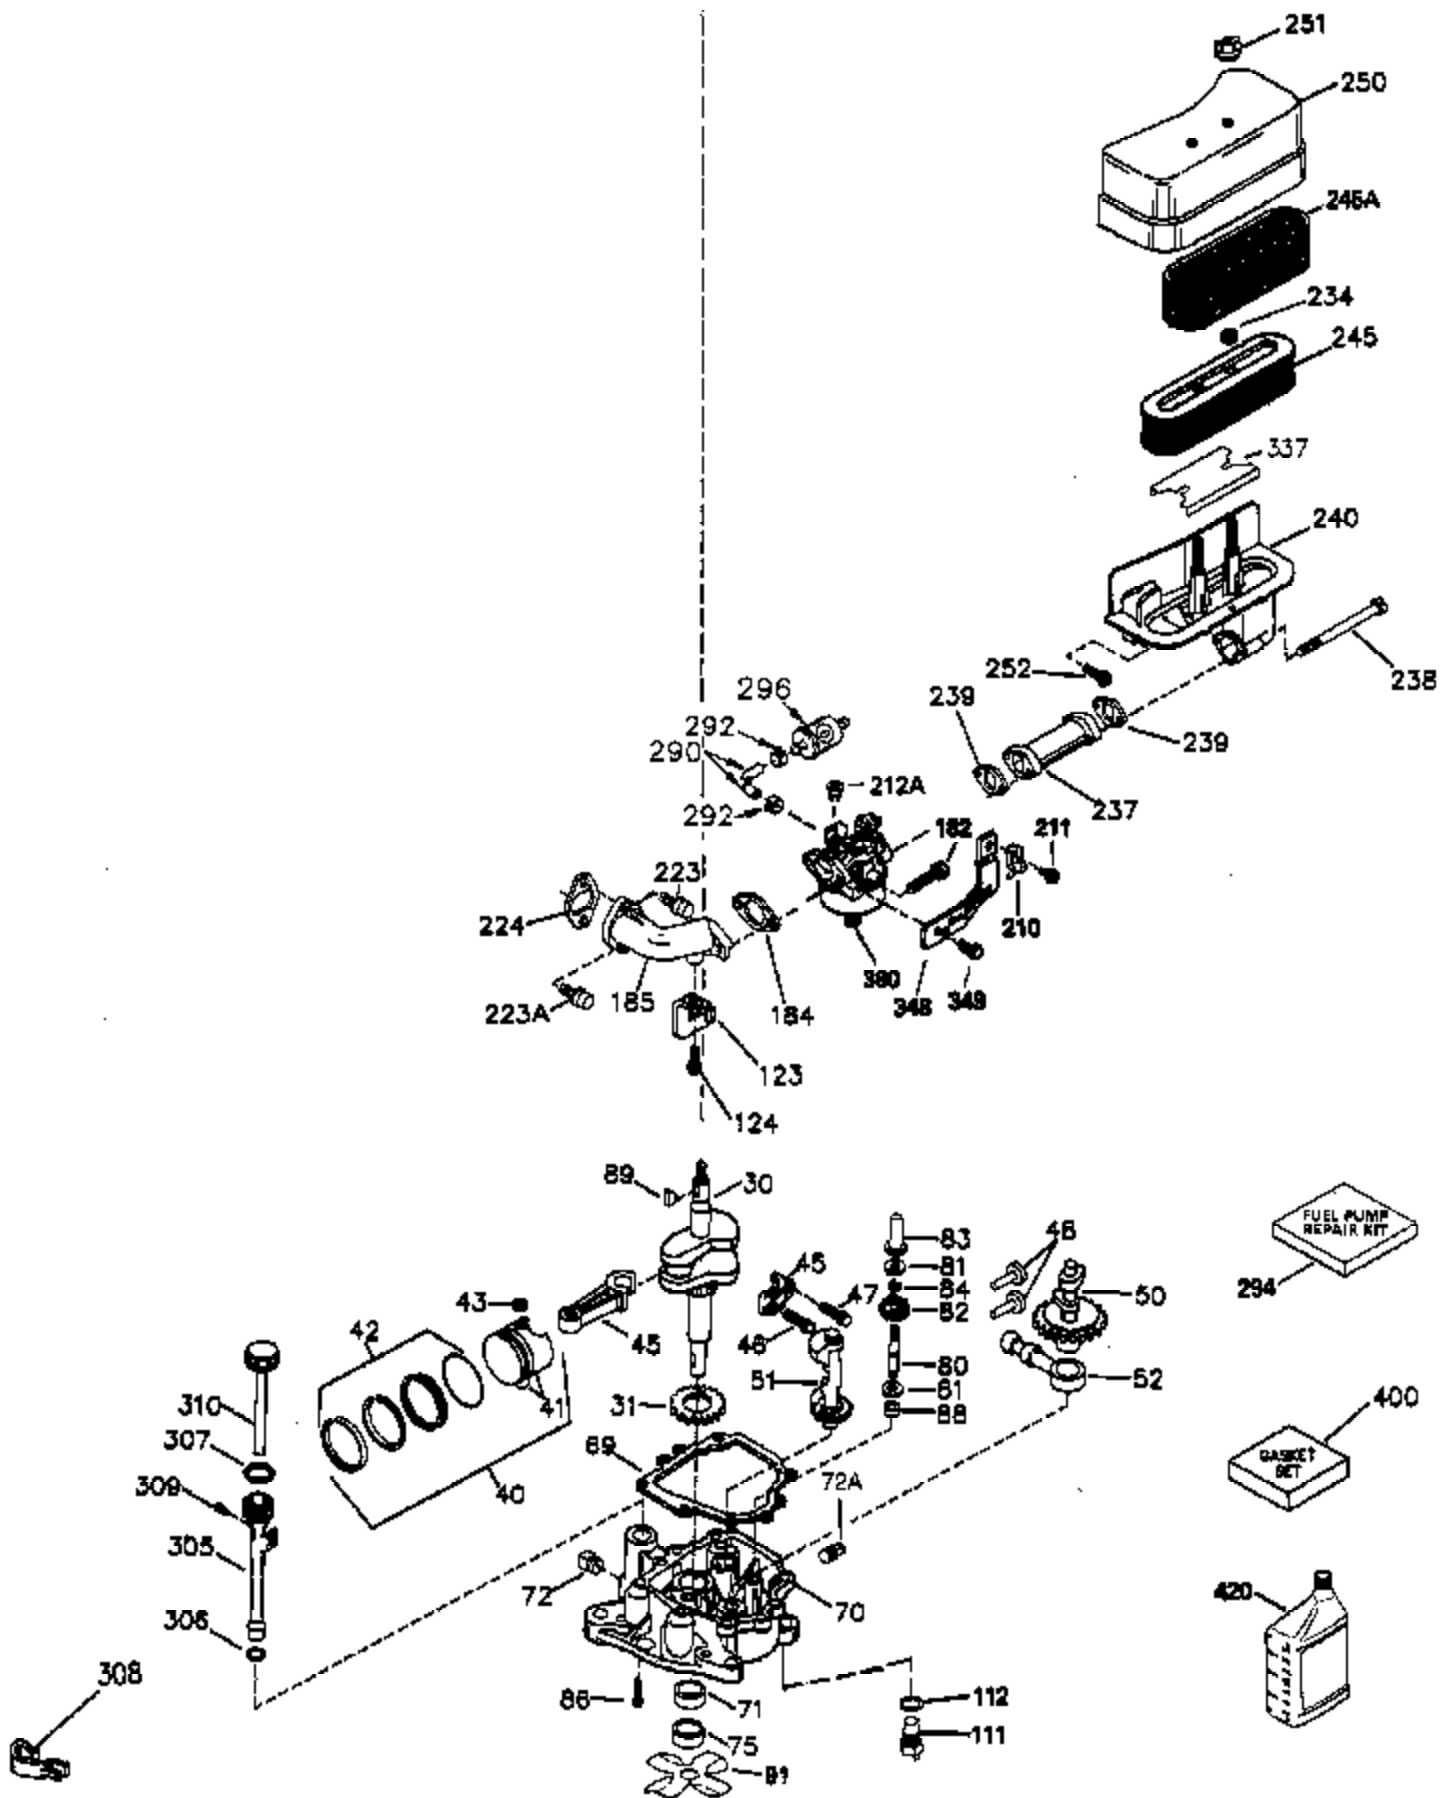

Ref #	Part Number	Qty	Description
30	35336B	1	Crankshaft
31	35327	1	Counterbalance Gear
40	35776	1	Piston, Pin & Ring Set (Std.)
40	35777	1	Piston, Pin & Ring Set (.010" OS)
40	35778	1	Piston, Pin & Ring Set (.020" OS)
41	35773	1	Piston & Pin Ass'y. (Std.) (Incl. 43)
41	35774	1	Piston & Pin Ass'y. (.010" OS) (Incl. 43)
41	35775	1	Piston & Pin Ass'y. (.020" OS) (Incl. 43)
42	35779	1	Ring Set (Std.)
42	35780	1	Ring Set (.010" OS)
42	35781	1	Ring Set (.020" OS)
43	35772	2	Piston Pin Retaining Ring
45	35330A	1	Connecting Rod Ass'y. (Incl. 46 & 47)
46	650908	1	Connecting Rod Bolt
47	650882	1	Connecting Rod Bolt
48	35313	2	Valve Lifter
50	35939	1	Camshaft (MCR)
51	35315A	1	Counterbalance Weight
52	31356	1	Oil Pump Ass'y.
69	35317	1	* Mounting Flange Gasket
70	35711A	1	Mounting Flange (Incl. 72, 75 & 80)
72	31927	1	Oil Drain Plug
75	35319	1	Oil Seal
80	35712	1	Governor Shaft
81	35479	2	Washer
82	35321	1	Governor Gear Ass'y.
83	35322	1	Governor Spool
84	29193	1	Retaining Ring
86	650833	7	Screw, 1/4-20 x 1-3/16"
88	31707A	1	Spacer
89	32589	1	Flywheel Key
123	35288	1	Intake Pipe Brace
124	650738	2	Screw, 1/4-20 x 5/8"
182	650517	2	Screw, 1/4-20 x 27/32"
184	33263	1	* Carburetor To Intake Pipe Gasket
185	35955	1	Intake Pipe
210	27793	1	Conduit Clip
211	28942	1	Screw, 10-32 x 3/8"
212A	36288	2	Bushing
223	650971	2	Screw, Torx T-30, 5/16-18 x 7/8"
224	35958	1	* Intake Pipe Gasket
234	650825	2	Nut & Lockwasher, 1/4-20
237	35286	1	Air Cleaner Adapter
238	650875	2	Screw, 10-32 x 5-1/4"
239	33629	2	* Carburetor Gasket
240	35960	1	Air Cleaner Body (Incl. 239)
245A	35404	1	Air Cleaner Filter
245	35403	1	Air Cleaner Filter (Incl. 234)
250	35961	1	Air Cleaner Cover
251	650886	2	Wing Nut, 1/4-20
290	29774	1	Fuel Line (11.00")
292	26460	2	Fuel Line Clamp
296	34279B	1	Fuel Filter (Incl. 292)
305	35574	1	Oil Fill Tube
307	35499	1	"O" Ring
308	33997	1	Fill Tube Clip
310	35576	1	Dipstick
337	36407	1	Deflector