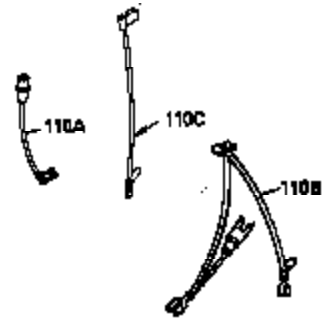

Ref #	Part Number	Qty	Description
92	650880	1	Lock Washer
93	650881	1	Flywheel Nut
260	35964	1	Blower Housing
262	29747B	2	Screw, Torx T-40, 5/16-24 x 21/32"
286	35962	1	Cup & Screen
308A	35437	1	Fill Tube Clip
314	650873	2	Screw, 1/4-20 x 3/4"
315	611104	1	Alternator Coil (3/5 Split) (Incl.321 - 323)
321	611161	1	Diode
322	611142	1	Connector Body
323	611118	1	Terminal
370B	36261	1	Instruction Decal
394A	650948	1	Washer