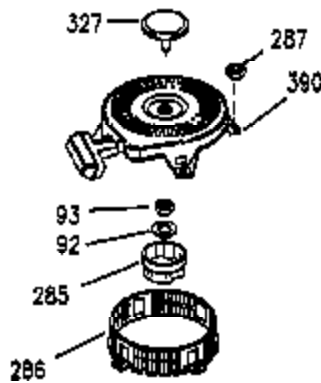

Ref #	Part Number	Qty	Description
92	650880	1	Lock Washer
93	650881	1	Flywheel Nut
260	35964	1	Blower Housing
262	29747B	2	Screw, Torx T-40, 5/16-24 x 21/32"
286	35962	1	Cup & Screen
308A	35437	1	Fill Tube Clip
314	650873	2	Screw, 1/4-20 x 3/4"
315	611104	1	Alternator Coil (3/5 Split) (Incl.321 - 323)
321	611161	1	Diode
322	611142	1	Connector Body
323	611118	1	Terminal
370B	36261	1	Instruction Decal
394A	650948	1	Washer