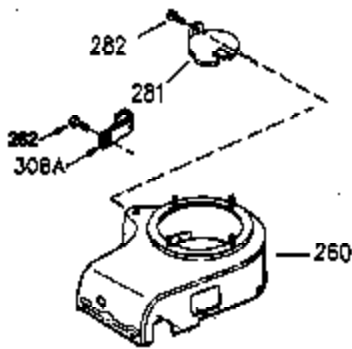

Ref #	Part Number	Qty	Description
92	650880	1	Lock Washer
93	650881	1	Flywheel Nut
260	35964	1	Blower Housing
262	29747B	2	Screw, Torx T-40, 5/16-24 x 21/32"
286	35962	1	Cup & Screen
308A	35437	1	Fill Tube Clip
314	650873	2	Screw, 1/4-20 x 3/4"
315	611104	1	Alternator Coil (3/5 Split) (Incl.321 - 323)
321	611161	1	Diode
322	611142	1	Connector Body
323	611118	1	Terminal
370B	36261	1	Instruction Decal
394A	650948	1	Washer