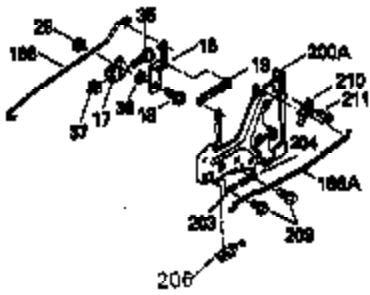

Ref #	Part Number	Qty	Description
92	650880	1	Lock Washer
93	650881	1	Flywheel Nut
260	35964	1	Blower Housing
262	29747B	2	Screw, Torx T-40, 5/16-24 x 21/32"
286	35962	1	Cup & Screen
308A	35437	1	Fill Tube Clip
314	650873	2	Screw, 1/4-20 x 3/4"
315	611104	1	Alternator Coil (3/5 Split) (Incl.321 - 323)
321	611161	1	Diode
322	611142	1	Connector Body
323	611118	1	Terminal
370B	36261	1	Instruction Decal
394A	650948	1	Washer