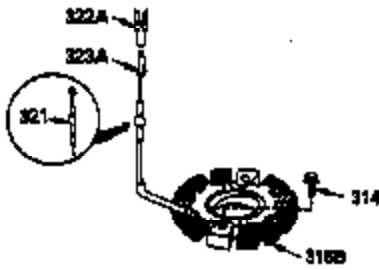

Ref #	Part Number	Qty	Description
92	650880	1	Lock Washer
93	650881	1	Flywheel Nut
260	35964	1	Blower Housing
262	29747B	2	Screw, Torx T-40, 5/16-24 x 21/32"
286	35962	1	Cup & Screen
308A	35437	1	Fill Tube Clip
314	650873	2	Screw, 1/4-20 x 3/4"
315	611104	1	Alternator Coil (3/5 Split) (Incl.321 - 323)
321	611161	1	Diode
322	611142	1	Connector Body
323	611118	1	Terminal
370B	36261	1	Instruction Decal
394A	650948	1	Washer