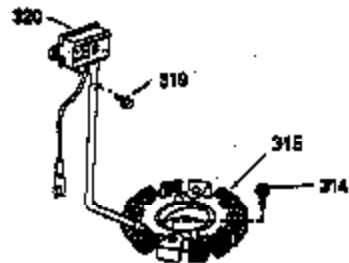

Ref #	Part Number	Qty	Description
92	650880	1	Lock Washer
93	650881	1	Flywheel Nut
260	35964	1	Blower Housing
262	29747B	2	Screw, Torx T-40, 5/16-24 x 21/32"
286	35962	1	Cup & Screen
308A	35437	1	Fill Tube Clip
314	650873	2	Screw, 1/4-20 x 3/4"
315	611104	1	Alternator Coil (3/5 Split) (Incl.321 - 323)
321	611161	1	Diode
322	611142	1	Connector Body
323	611118	1	Terminal
370B	36261	1	Instruction Decal
394A	650948	1	Washer