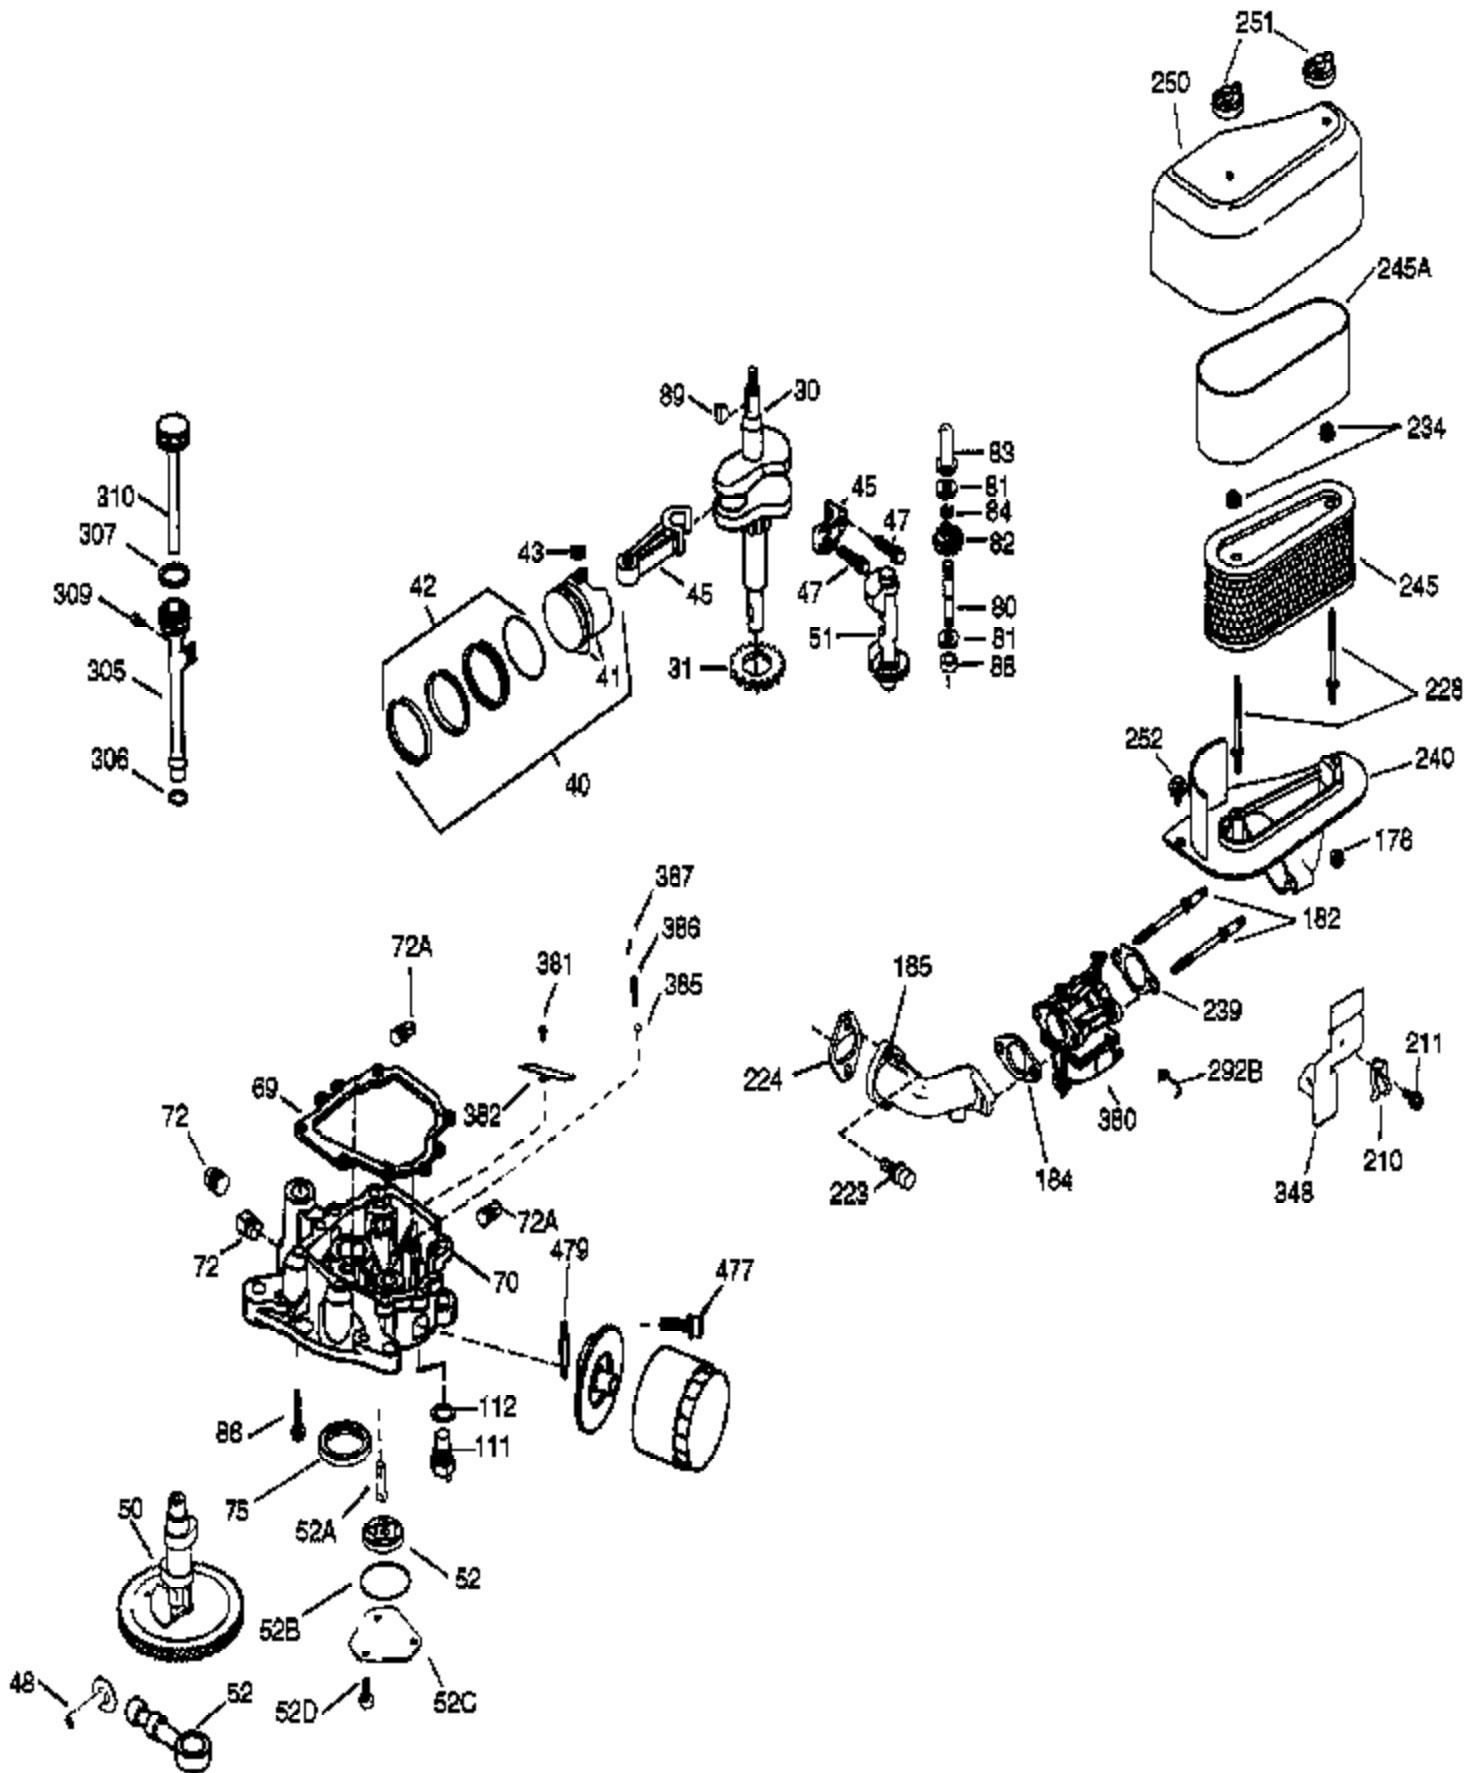

Ref #	Part Number	Qty	Description
30	35336B	1	Crankshaft
31	35327	1	Counterbalance Gear
40	35776A	1	Piston, Pin & Ring Set (Std.)
40	35777A	1	Piston, Pin & Ring Set (.010" OS)
40	35778A	1	Piston, Pin & Ring Set (.020" OS)
41	35773A	1	Piston & Pin Ass'y. (Std.) (Incl. 43)
41	35774A	1	Piston & Pin Ass'y. (.010" OS) (Incl. 43)
41	35775A	1	Piston & Pin Ass'y. (.020" OS) (Incl. 43)
42	35779	1	Ring Set (Std.)
42	35780	1	Ring Set (.010" OS)
42	35781	1	Ring Set (.020" OS)
43	35772	2	Piston Pin Retaining Ring
45	36895	1	Connecting Rod Ass'y. (Incl. 47)
47	651033	2	Connecting Rod Bolt
48	35313	2	Valve Lifter
50	35939	1	Camshaft (MCR)
51	35315A	1	Counterbalance Weight
52	31356	1	Oil Pump Ass'y.
62	650760	1	Screw, 8-32 x 3/8"
63	28545	1	Grommet
68	33356	1	Ground Terminal
69	35317	1	* Mounting Flange Gasket
70	35711A	1	Mounting Flange (Incl. 72, 75 & 80)
72	31927	1	Oil Drain Plug
75	35319	1	Oil Seal
80	35712	1	Governor Shaft
81	35479	2	Washer
82	35321	1	Governor Gear Ass'y.
83	35322	1	Governor Spool
84	29193	1	Retaining Ring
86	650833	7	Screw, 1/4-20 x 1-3/16"
88	31707A	1	Spacer
89	32589	1	Flywheel Key
123	35288	1	Intake Pipe Brace
124	651031	2	Screw, 1/4-20 x 9/16"
182	650517	2	Screw, 1/4-20 x 27/32"
184	33263	1	* Carburetor To Intake Pipe Gasket
185	35955	1	Intake Pipe
186A	35957	1	Choke Link
210	27793	1	Conduit Clip
211	28942	1	Screw, 10-32 x 3/8"
223	650971	2	Screw, Torx T-30, 5/16-18 x 7/8"
224	35958	1	* Intake Pipe Gasket
234	650825	2	Nut & Lock Washer, 1/4-20
237	35286	1	Air Cleaner Adapter
238	650875	2	Screw, 10-32 x 5-1/4"
239	33629	2	* Air Cleaner Gasket
240	35960	1	Air Cleaner Body (Incl. 239)
245A	35404	1	Air Cleaner Filter
245	35403	1	Air Cleaner Filter (Incl. 234)
250	35961	1	Air Cleaner Cover
251	650886	2	Wing Nut, 1/4-20
261	30063	2	Screw, Torx T-30, 1/4-20 x 1/2"
264A	30063	1	Screw, Torx T-30, 1/4-20 x 1/2"
266	650876	2	Screw, 5/16-18 x 1-1/4"
269	35762	2	* Exhaust Manifold Gasket
270	36839	1	Exhaust Manifold
271	35293	1	Locking Plate