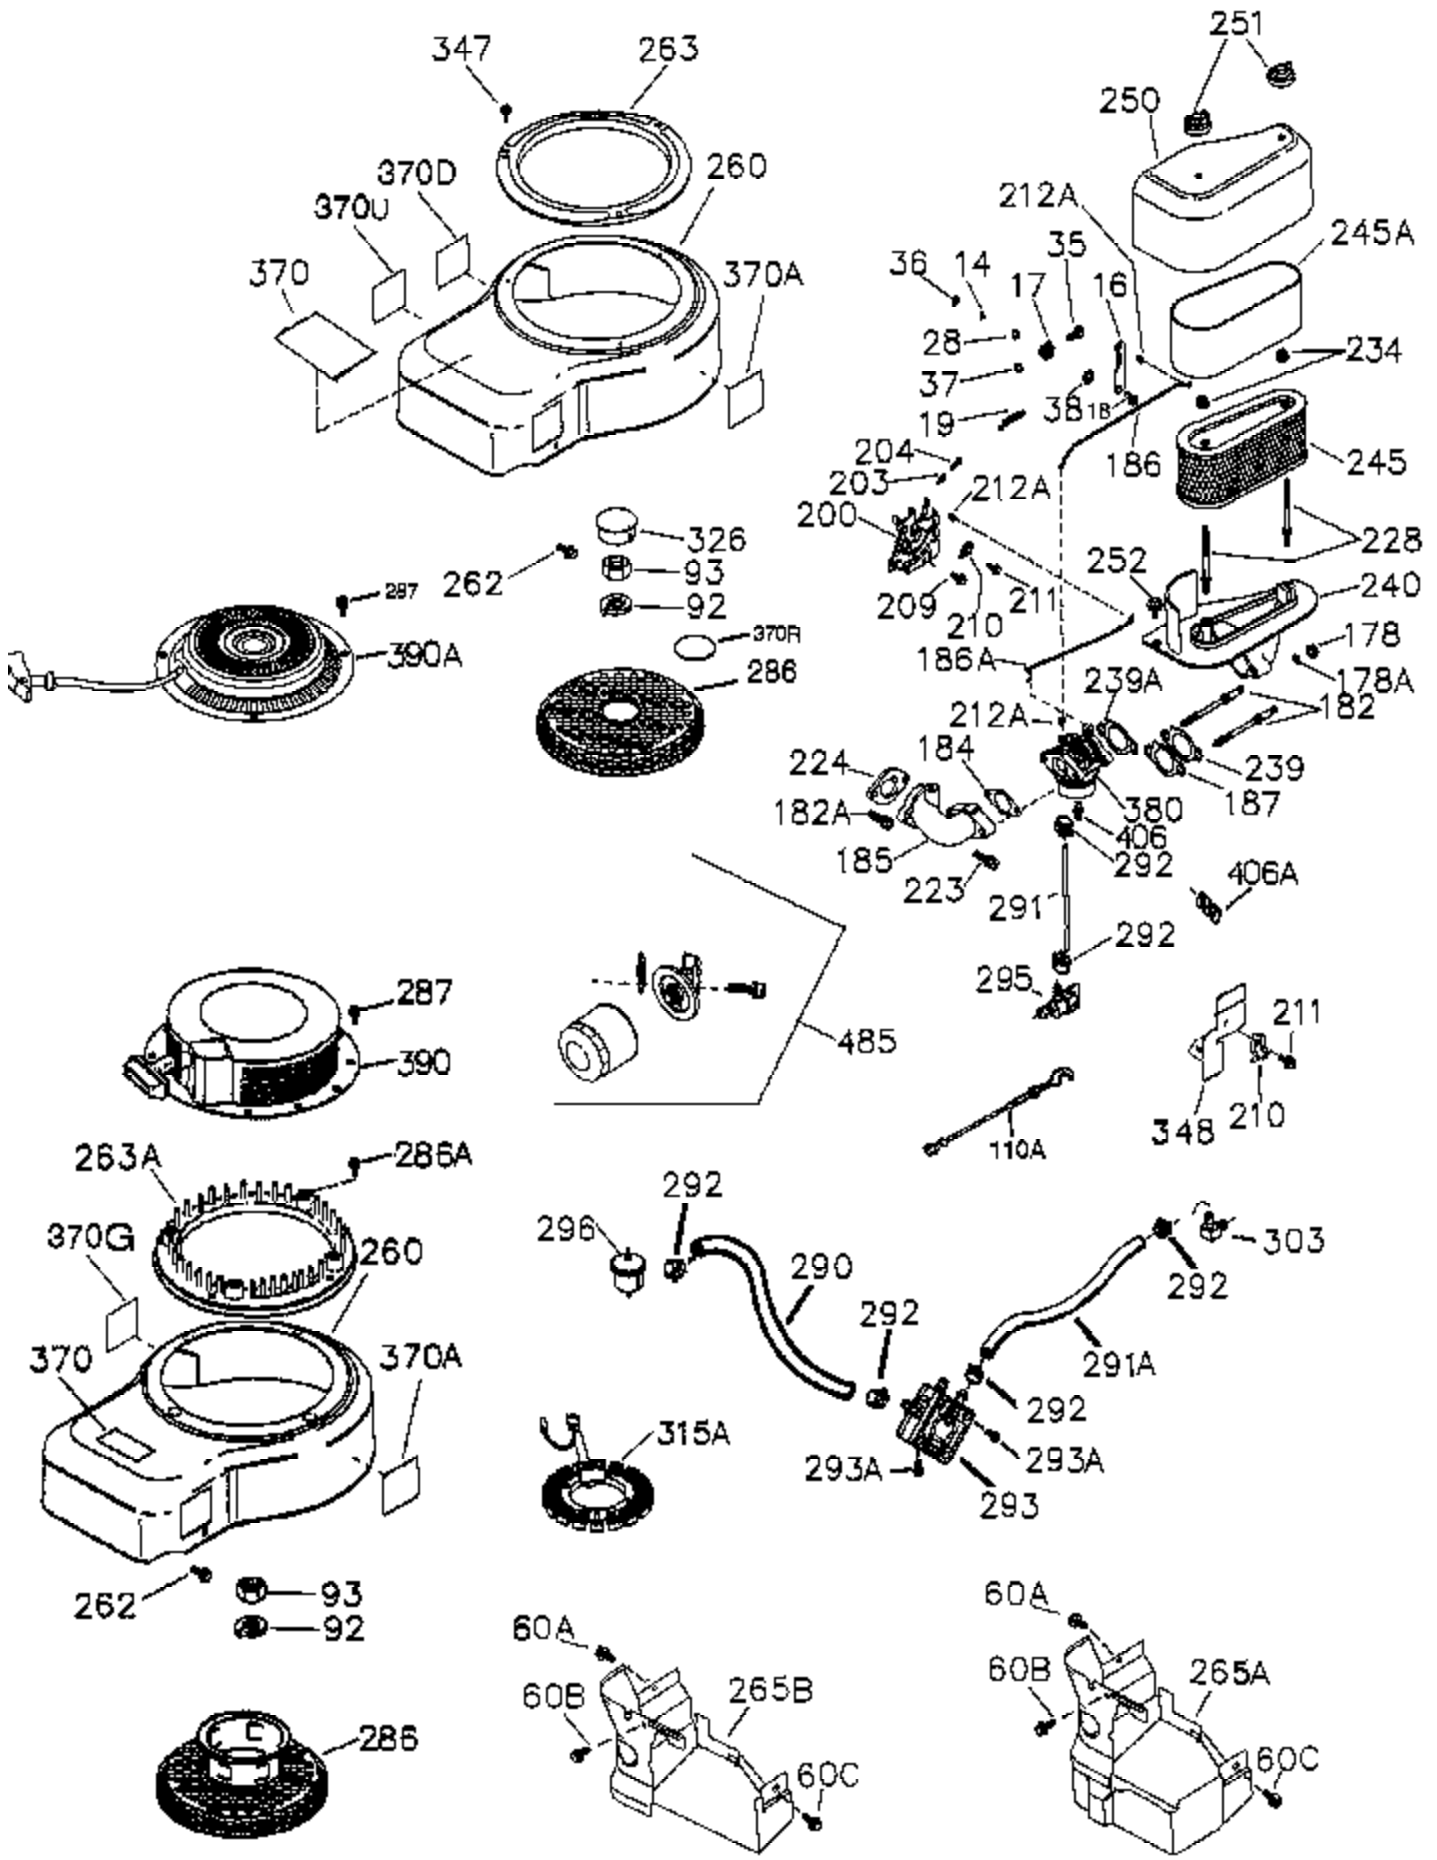

Ref #	Part Number	Qty	Description
14	28277	2	Washer
16	36346	1	Governor Lever (Incl. 212A)
17	29916	1	Governor Lever Clamp
18	650548	1	Screw, 8-32 x 5/16"
19	36414	1	Extension Spring
28	30322	1	Lock Nut, 8-32
35	29826	1	Screw, 10-32 x 3/4"
36	29918	1	Lock Washer
37	29216	1	Lock Nut, 10-32
38	29642	1	Retaining Ring
60B	650867	1	Screw, 10-24 x 1/2"
60A	650781	1	Screw, 5/16-18 x 11/16"
92	650666	1	Lock Washer
93	650594	1	Flywheel Nut
178	650928	2	Lock Nut, 1/4-20
182	650925	2	Carburetor Mounting Stud
184	36352	1	* Carburetor To Intake Pipe Gasket
185	36489	1	Intake Pipe
186	36354	1	Governor Link
186A	36353	1	Choke Link
200	36360	1	Control Bracket (Incl. 203,204,212A)
203	36482	1	Compression Spring
204	650777	1	Screw, 6-32 x 21/32"
209	650902	2	Screw, 10-32 x 7/16"
210	27793	1	Conduit Clip
211	28942	1	Screw, 10-32 x 3/8"
212A	36288	3	Bushing
223	650975	2	Screw, Torx T-30, 5/16-18 x 1-9/32"
224	36490	1	* Intake Spacer
228	650977	2	Air Cleaner Stud
234	650825	2	Nut & Lock Washer, 1/4-20
239	36358	1	* Air Cleaner Gasket
240	36355	1	Air Cleaner Body (Incl. 228 & 239)
245	36356	1	Air Cleaner Filter (Incl. 234)
245A	36357	1	Air Cleaner Filter
250	36359	1	Air Cleaner Cover
251	650886	2	Wing Nut, 1/4-20
252	650976	1	Screw, 1/4-20 x 19/32"
260	36347	1	Blower Housing
262	650737	3	Screw, 1/4-20 x 1/2"
263	36367	1	Trim Ring
286	36343	1	Cup & Screen
290	29774	1	Fuel Line
292	26460	2	Fuel Line Clamp
296	34279B	1	Fuel Filter
326	36210	1	Screen Plug
347	650949	3	Screw, 10-32 x 9/16"
370	36261	1	Instruction Decal
370B	35274	1	Instruction Decal
380	632698	1	Carburetor (Incl. 184 & 212A)
394A	650982	1	Washer