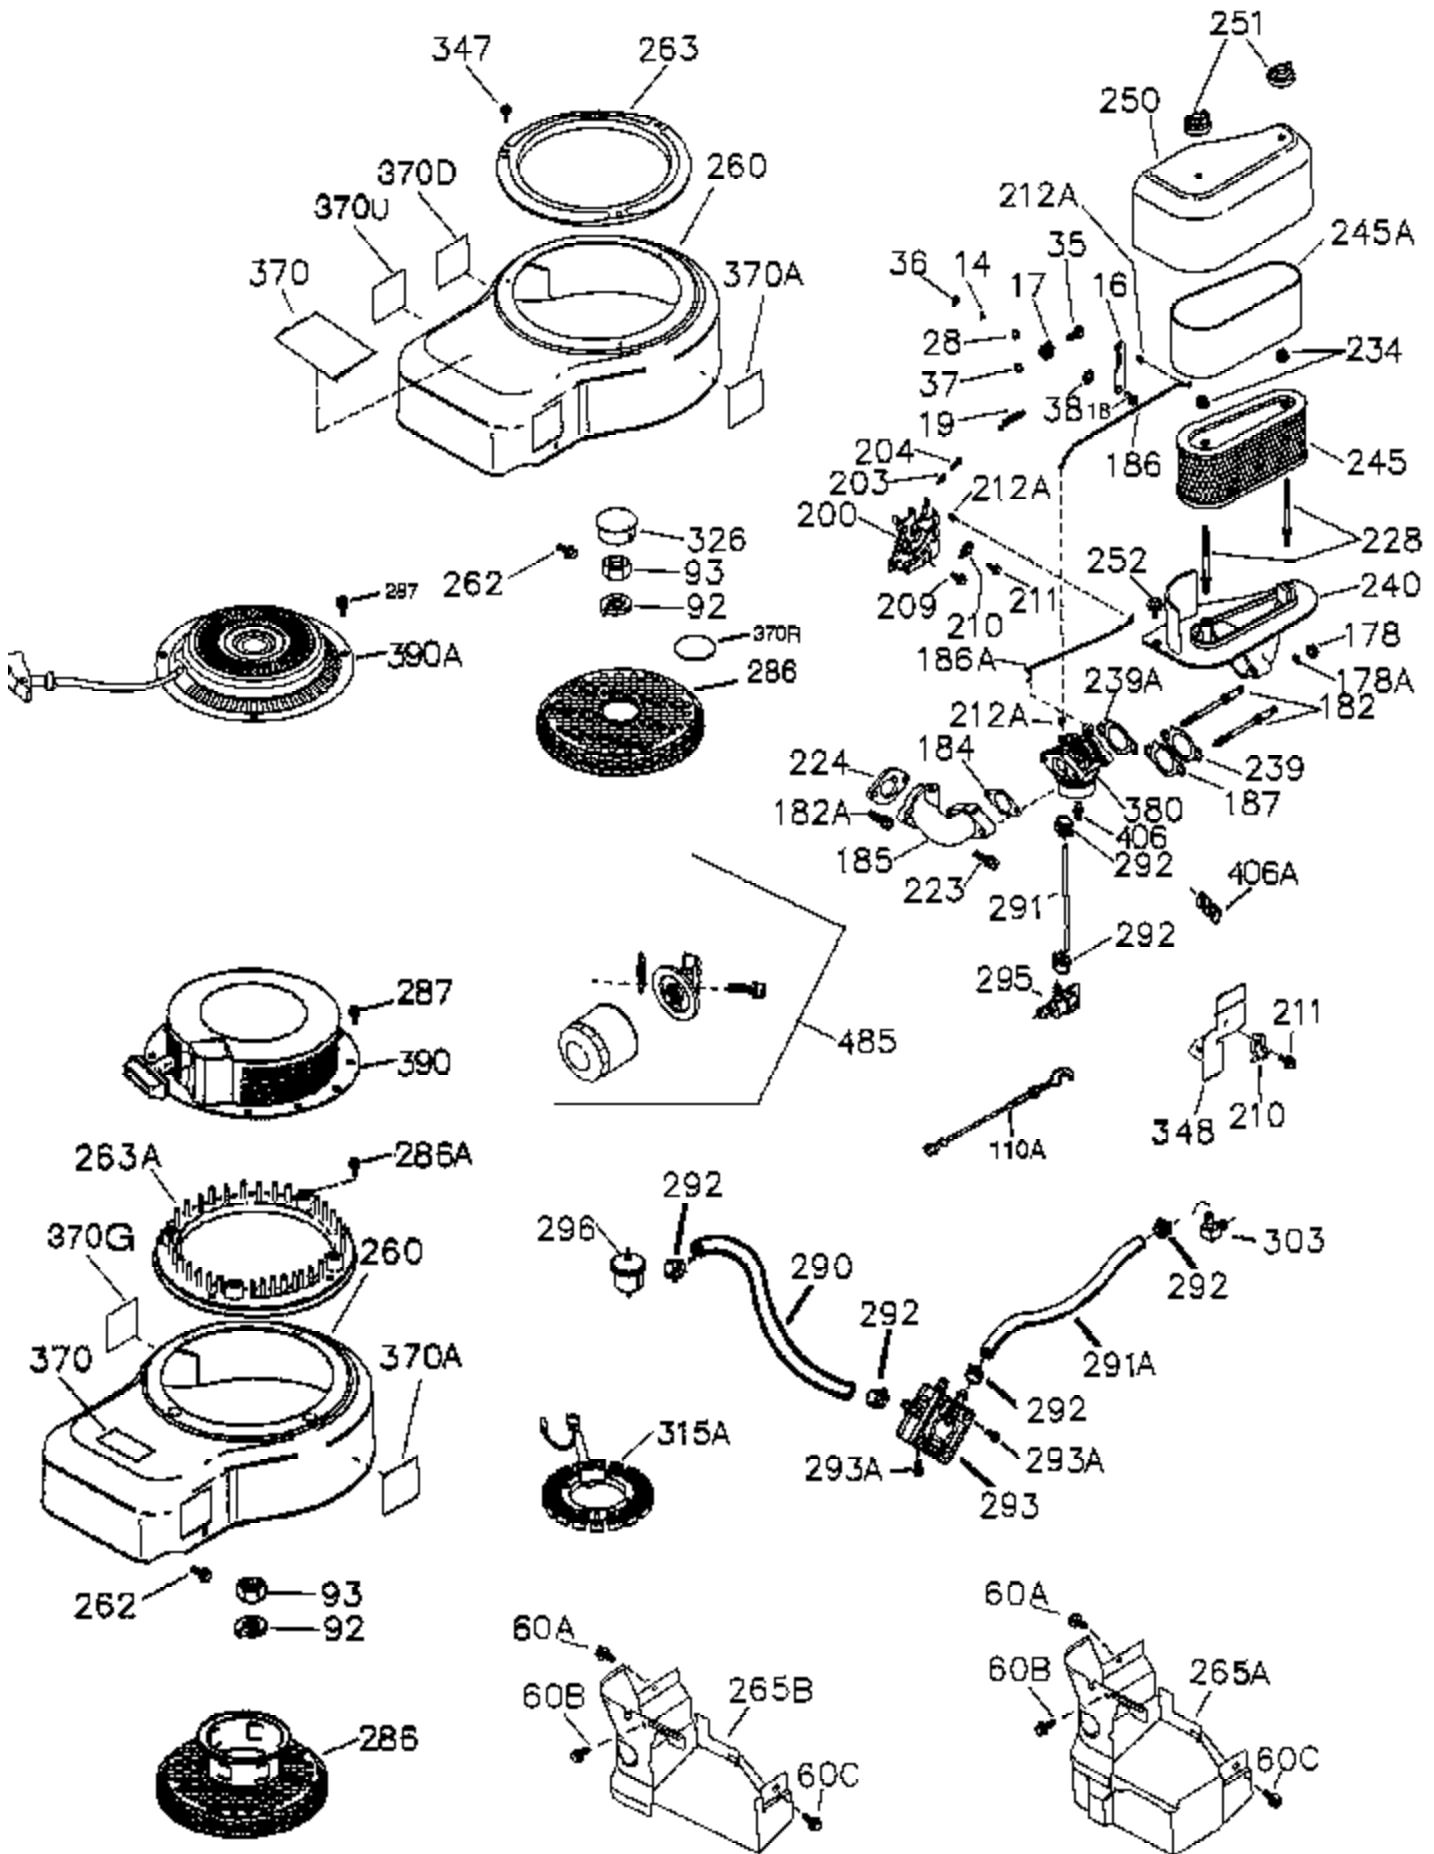

Ref #	Part Number	Qty	Description
14	28277	2	Washer
16	36346A	1	Governor Lever (Incl. 212A)
17	29916	1	Governor Lever Clamp
18	650548	1	Screw, 8-32 x 5/16"
19	36414	1	Extension Spring
28	30322	1	Lock Nut, 8-32
35	29826	1	Screw, 10-32 x 3/4"
36	29918	1	Lock Washer
37	29216	1	Lock Nut, 10-32
38	29642	1	Retaining Ring
60B	650867	1	Screw, 10-24 x 1/2"
60A	650781	1	Screw, 5/16-18 x 11/16"
92	650666	1	Lock Washer
93	650594	1	Flywheel Nut
178	650928	2	Lock Nut, 1/4-20
182	650925	2	Carburetor Mounting Stud
184	36352	1	* Carburetor To Intake Pipe Gasket
185	36852	1	Intake Pipe
186	36354	1	Governor Link
186A	36353	1	Choke Link
200	36360	1	Control Bracket (Incl. 203,204,212A)
203	36482	1	Compression Spring
204	650777	1	Screw, 6-32 x 21/32"
209	650902	2	Screw, 10-32 x 7/16"
210	27793	1	Conduit Clip
211	28942	1	Screw, 10-32 x 3/8"
212A	36288	3	Bushing
223	650975	2	Screw, Torx T-30, 5/16-18 x 1-9/32"
224	36490	1	* Intake Spacer
228	650977	2	Air Cleaner Stud
234	650825	2	Nut & Lock Washer, 1/4-20
239	36358	1	* Air Cleaner Gasket
240	36355	1	Air Cleaner Body (Incl. 228 & 239)
245	36356	1	Air Cleaner Filter (Incl. 234)
245A	36357	1	Air Cleaner Filter
250	36359	1	Air Cleaner Cover
251	650886	2	Wing Nut, 1/4-20
252	650976	1	Screw, 1/4-20 x 19/32"
260	36347	1	Blower Housing
262	650737	3	Screw, 1/4-20 x 1/2"
263	36367	1	Trim Ring
286	36343	1	Cup & Screen
290	30705	1	Fuel Line
292	26460	2	Fuel Line Clamp
296	34279B	1	Fuel Filter
326	36210	1	Screen Plug
347	650949	3	Screw, 10-32 x 9/16"
370	36261	1	Instruction Decal
370B	35274	1	Instruction Decal
380	640034	1	Carburetor (Incl. 184 & 212A)
394A	650982	1	Washer