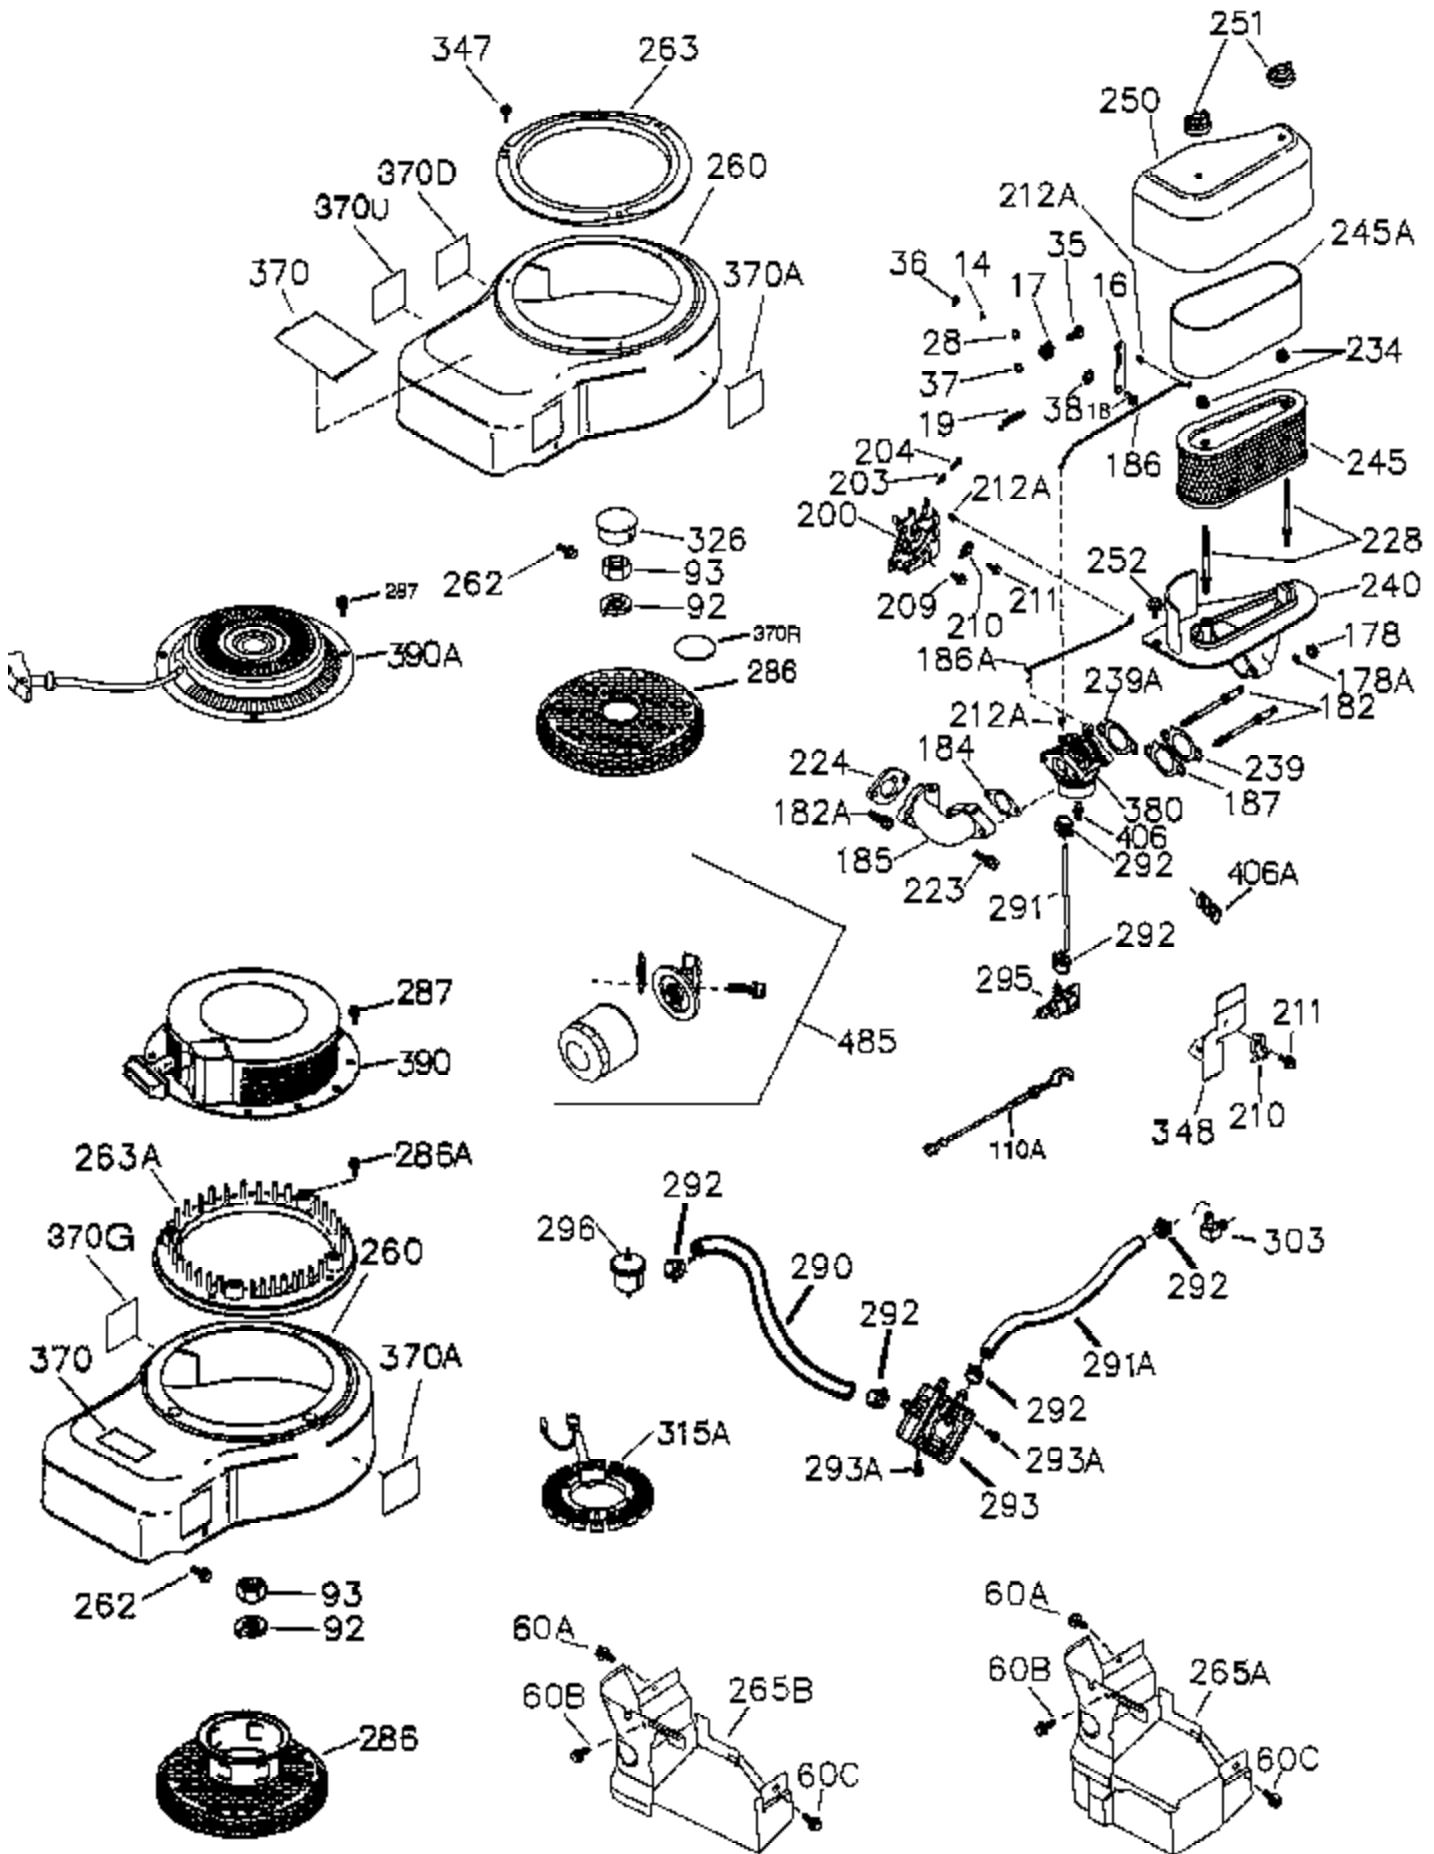

Ref #	Part Number	Qty	Description
400	36567	1	* Gasket Set (Incl. items marked PK i n notes) Incl. one each of part #'s:35952, 36304, 36325, 36333, 36335, 36337, 36348, 36351, 36352, 36358, 36365, 36490, 36565
420	730225	1	SAE 30 4-Cycle Engine Oil (Quart)
475	36961	1	Oil Filter
476	36374B	1	Oil Filtet Adapter (Incl. 477 & 479)
477	650978	2	Screw, Torx T-30, 5/16-18 x 1-7/16"
479	36335	1	* Oil Filter Adapter Gasket