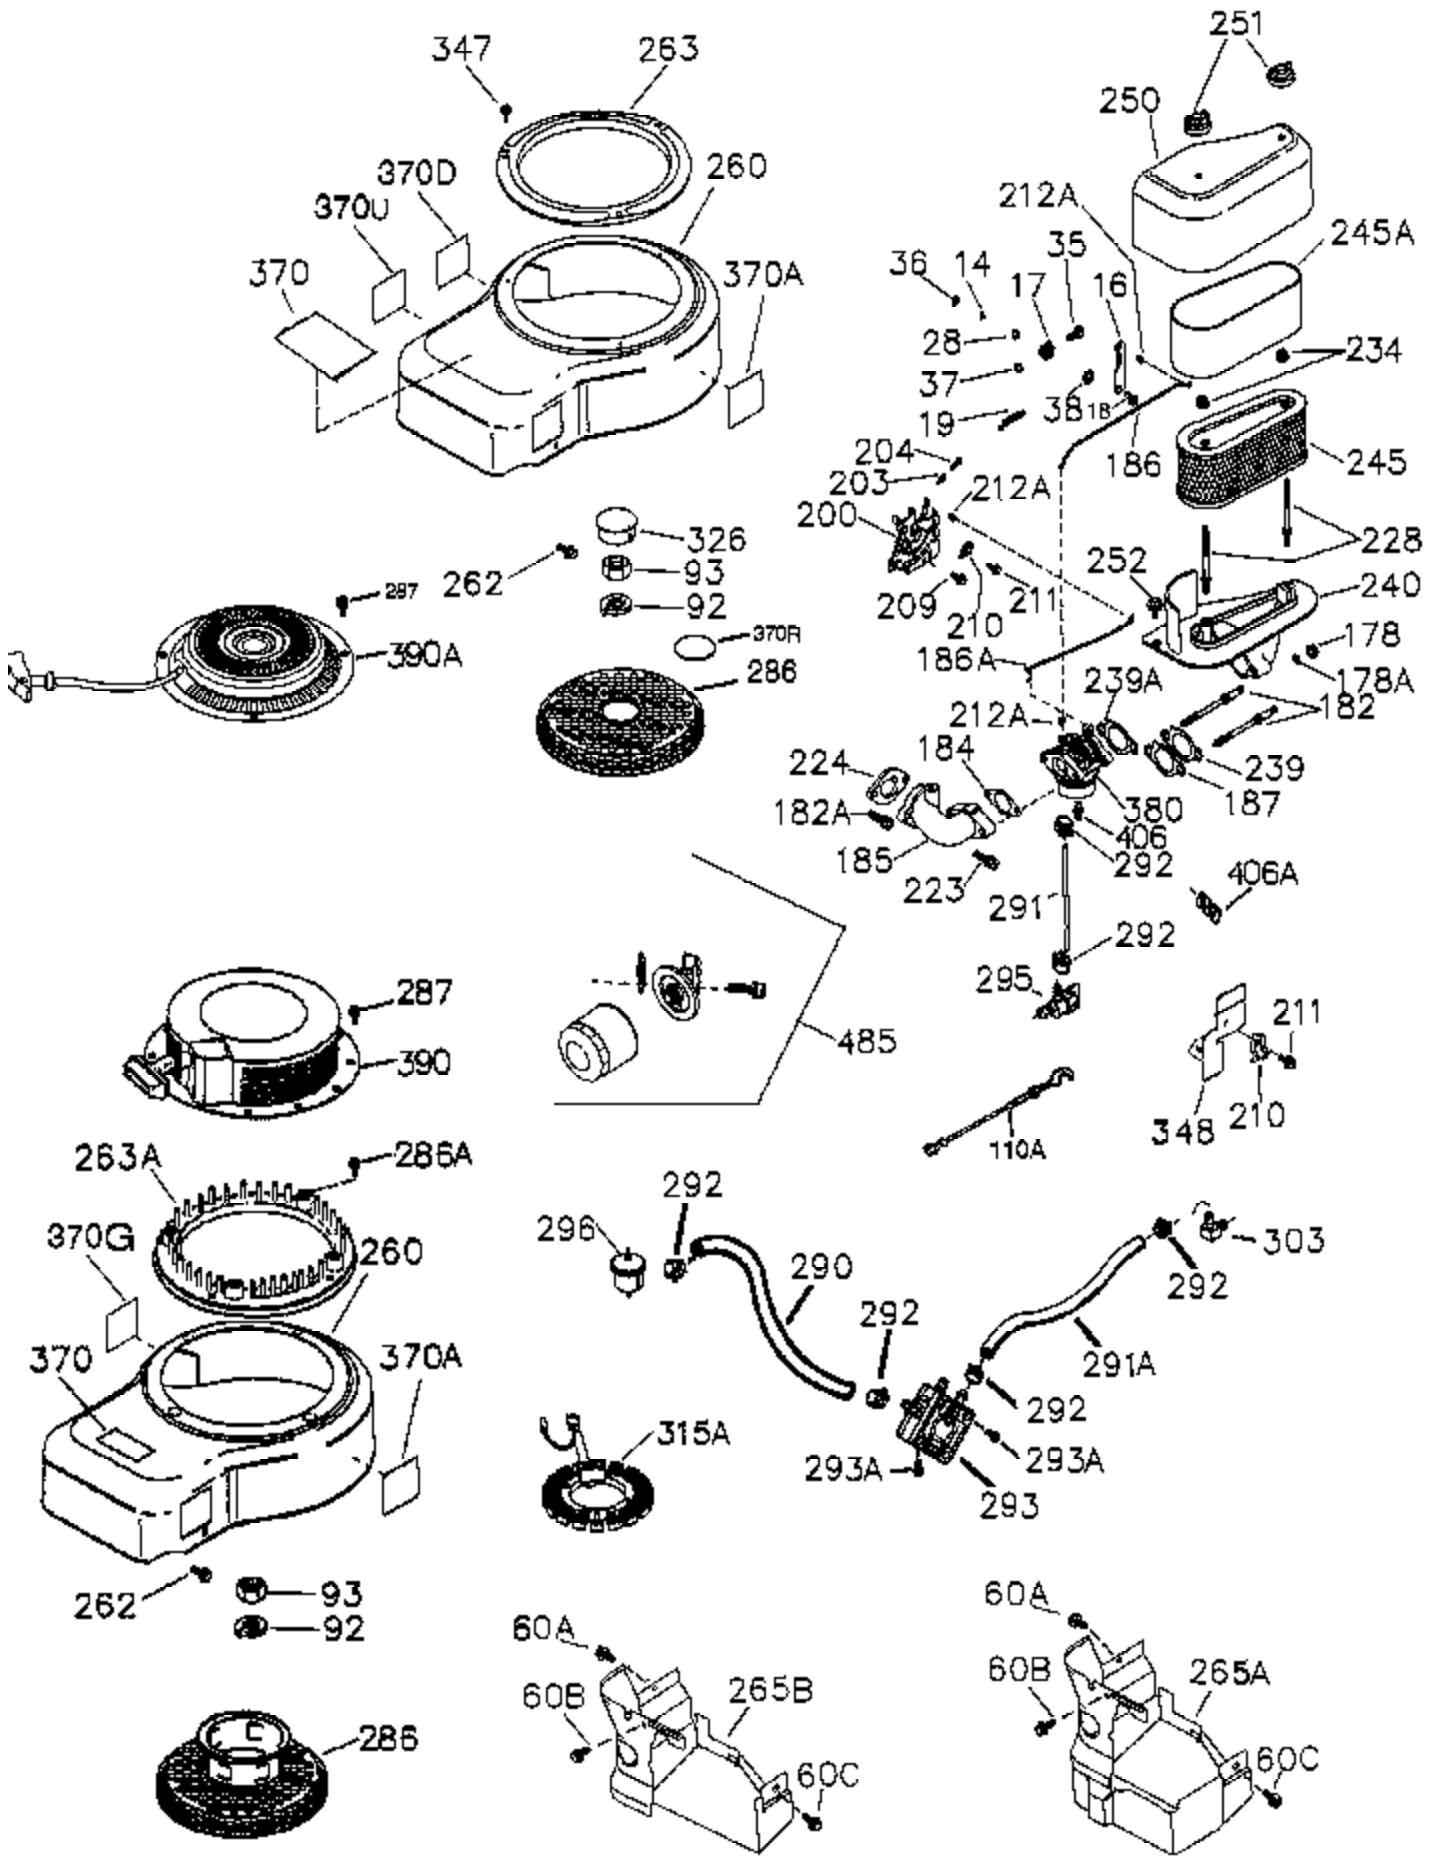

Ref #	Part Number	Qty	Description
119	36337	1	* Cylinder Head Gasket
120	36488	1	Cylinder Head
125	35308	1	Exhaust Valve (Std.)
125	35433	1	Exhaust Valve (1/32" OS)
126	35309	1	Intake Valve (Std.)
126	35432	1	Intake Valve (1/32" OS)
127	650691	6	Washer
128	650690	6	Belleville Washer
130	650946	6	Screw, 5/16-18 x 2-45/64"
135	34645	1	Spark Plug (RN4C)
150	33507	2	Valve Spring
151	33508	2	Valve Spring Keeper
153	36339	1	Push Rod Guide
154	650972	2	Rocker Arm Stud
155	35950	2	Rocker Arm
156	730636	2	Rocker Arm Bearing
157	730636	2	Screw, 5/16-24 x 1/4"
158	36340	2	Push Rod
159	35952	1	* Rocker Arm Cover Gasket
160	35953A	1	Rocker Arm Housing
161	30063	4	Screw, Torx T-30, 1/4-20 x 1/2"
169	36304	1	* Breather Gasket
172	36305	1	Valve Cover
173	36306	1	Breather Tube
174	30063	4	Screw, Torx T-30, 1/4-20 x 1/2"
265	36615	1	Cylinder Head Cover
270A	35829A	1	Exhaust Port Liner
305	36349	1	Oil Fill Tube
306	36348	1	* "O" Ring
307	35499	1	"O" Ring
309	650974	1	Screw, 1/4-20 x 57/64"
310	36366	1	Dipstick
314	651007	2	Screw, Torx T-15, 10-24 x 15/16"
315	611181	1	Alternator Coil (3/5 Split) (Incl.321 - 323)
321	611161	1	Diode
322	611142	1	Connector Body
323	611118	1	Terminal
325	36342	1	Wire Clip
325B	37230	1	Wire Clip
361	650969	2	Screw, 5/16-18 x 29/32"
381	650767	1	Screw, 8-32 x 27/64"
382	36328	1	Oil Strainer Screen
385	570673	1	Ball
386	36329	1	Pressure Relief Spring
387	36330	1	Roll Pin
394A	650982	1	Washer
395	36795	1	Electric Starter Motor (12 Volt)
400	36567	1	* Gasket Set (Incl. items marked PK i n notes) Incl. one each of part #'s:35952, 36304, 36325, 36333, 36335, 36337, 36348, 36351, 36352, 36358, 36365, 36490, 36565
420	730225	1	SAE 30 4-Cycle Engine Oil (Quart)
475	36961	1	Oil Filter
476	36374B	1	Oil Filter Adapter (Incl. 479)
477	650978	2	Screw, Torx T-30, 5/16-18 x 1-7/16"
479	36335	1	* Oil Filter Adapter Gasket