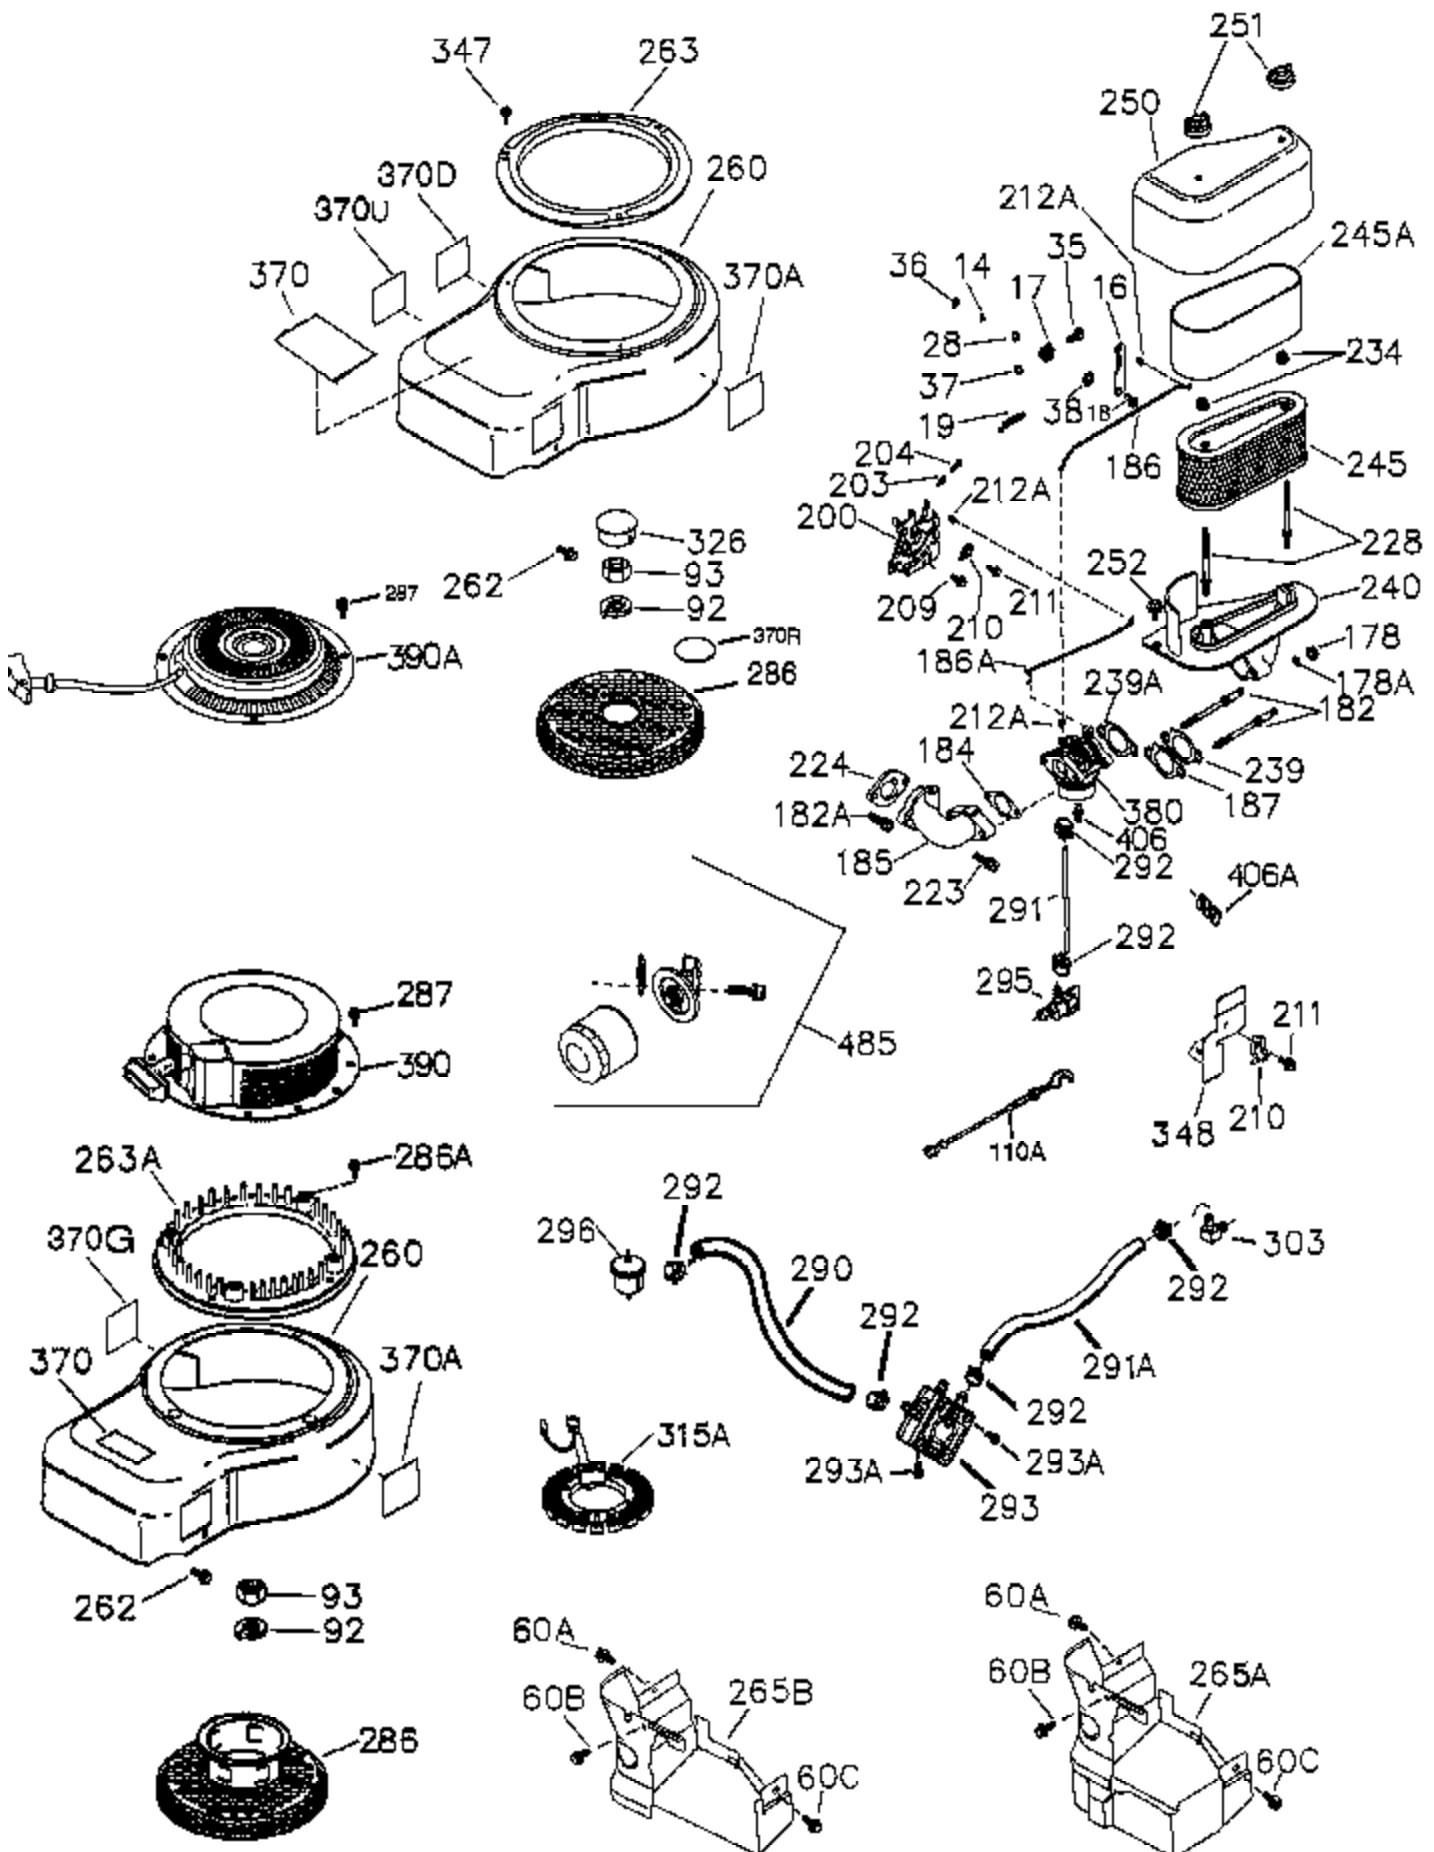

Ref #	Part Number	Qty	Description
119	36337	1	* Cylinder Head Gasket
120	36488	1	Cylinder Head
125	35308	1	Exhaust Valve (Std.)
125	35433	1	Exhaust Valve (1/32" OS)
126	35309	1	Intake Valve (Std.)
126	35432	1	Intake Valve (1/32" OS)
127	650691	6	Washer
128	650690	6	Belleville Washer
130	650946	6	Screw, 5/16-18 x 2-45/64"
135	34645	1	Spark Plug (RN4C)
150	33507	2	Valve Spring
151	33508	2	Valve Spring Keeper
153	36339	1	Push Rod Guide
154	650972	2	Rocker Arm Stud
155	35950	2	Rocker Arm
156	730636	2	Rocker Arm Bearing
157	730636	2	Screw, 5/16-24 x 1/4"
158	36340	2	Push Rod
159	35952	1	* Rocker Arm Cover Gasket
160	35953A	1	Rocker Arm Housing
161	30063	4	Screw, Torx T-30, 1/4-20 x 1/2"
169	36304	1	* Breather Gasket
172	36305	1	Valve Cover
173	36306	1	Breather Tube
174	30063	4	Screw, Torx T-30, 1/4-20 x 1/2"
265	36615	1	Cylinder Head Cover
270A	35829A	1	Exhaust Port Liner
305	36349	1	Oil Fill Tube
306	37401	1	* "O" Ring
307	35499	1	"O" Ring
309	650974	1	Screw, 1/4-20 x 57/64"
310	36366	1	Dipstick
314	651007	2	Screw, Torx T-15, 10-24 x 15/16"
315	611181	1	Alternator Coil (3/5 Split)(Incl. 321 - 323)
321	611161	1	Diode
322	611142	1	Connector Body
323	611118	1	Terminal
325B	37230	1	Wire Clip
325	36342	1	Wire Clip
361	650969	2	Screw, 5/16-18 x 29/32"
381	650767	1	Screw, 8-32 x 27/64"
382	36328	1	Oil Strainer Screen
385	570673	1	Ball
386	36329	1	Pressure Relief Spring
387	36330	1	Roll Pin
394A	650982	1	Washer
395	36795	1	Electric Starter Motor (12 Volt)
400	36567	1	* Gasket Set (Incl. items marked PK i n notes) Incl. one each of part #'s:35952, 36304, 36325, 36333, 36335, 36337, 36348, 36351, 36352, 36358, 36365, 36490, 36565
420	730225	1	SAE 30 4-Cycle Engine Oil (Quart)
477	650971	2	Screw, Torx T-30, 5/16-18 x 7/8"
478	36336	1	Oil Passage Cover (Incl. 479)
479	36335	1	* Oil Filter Adapter Gasket