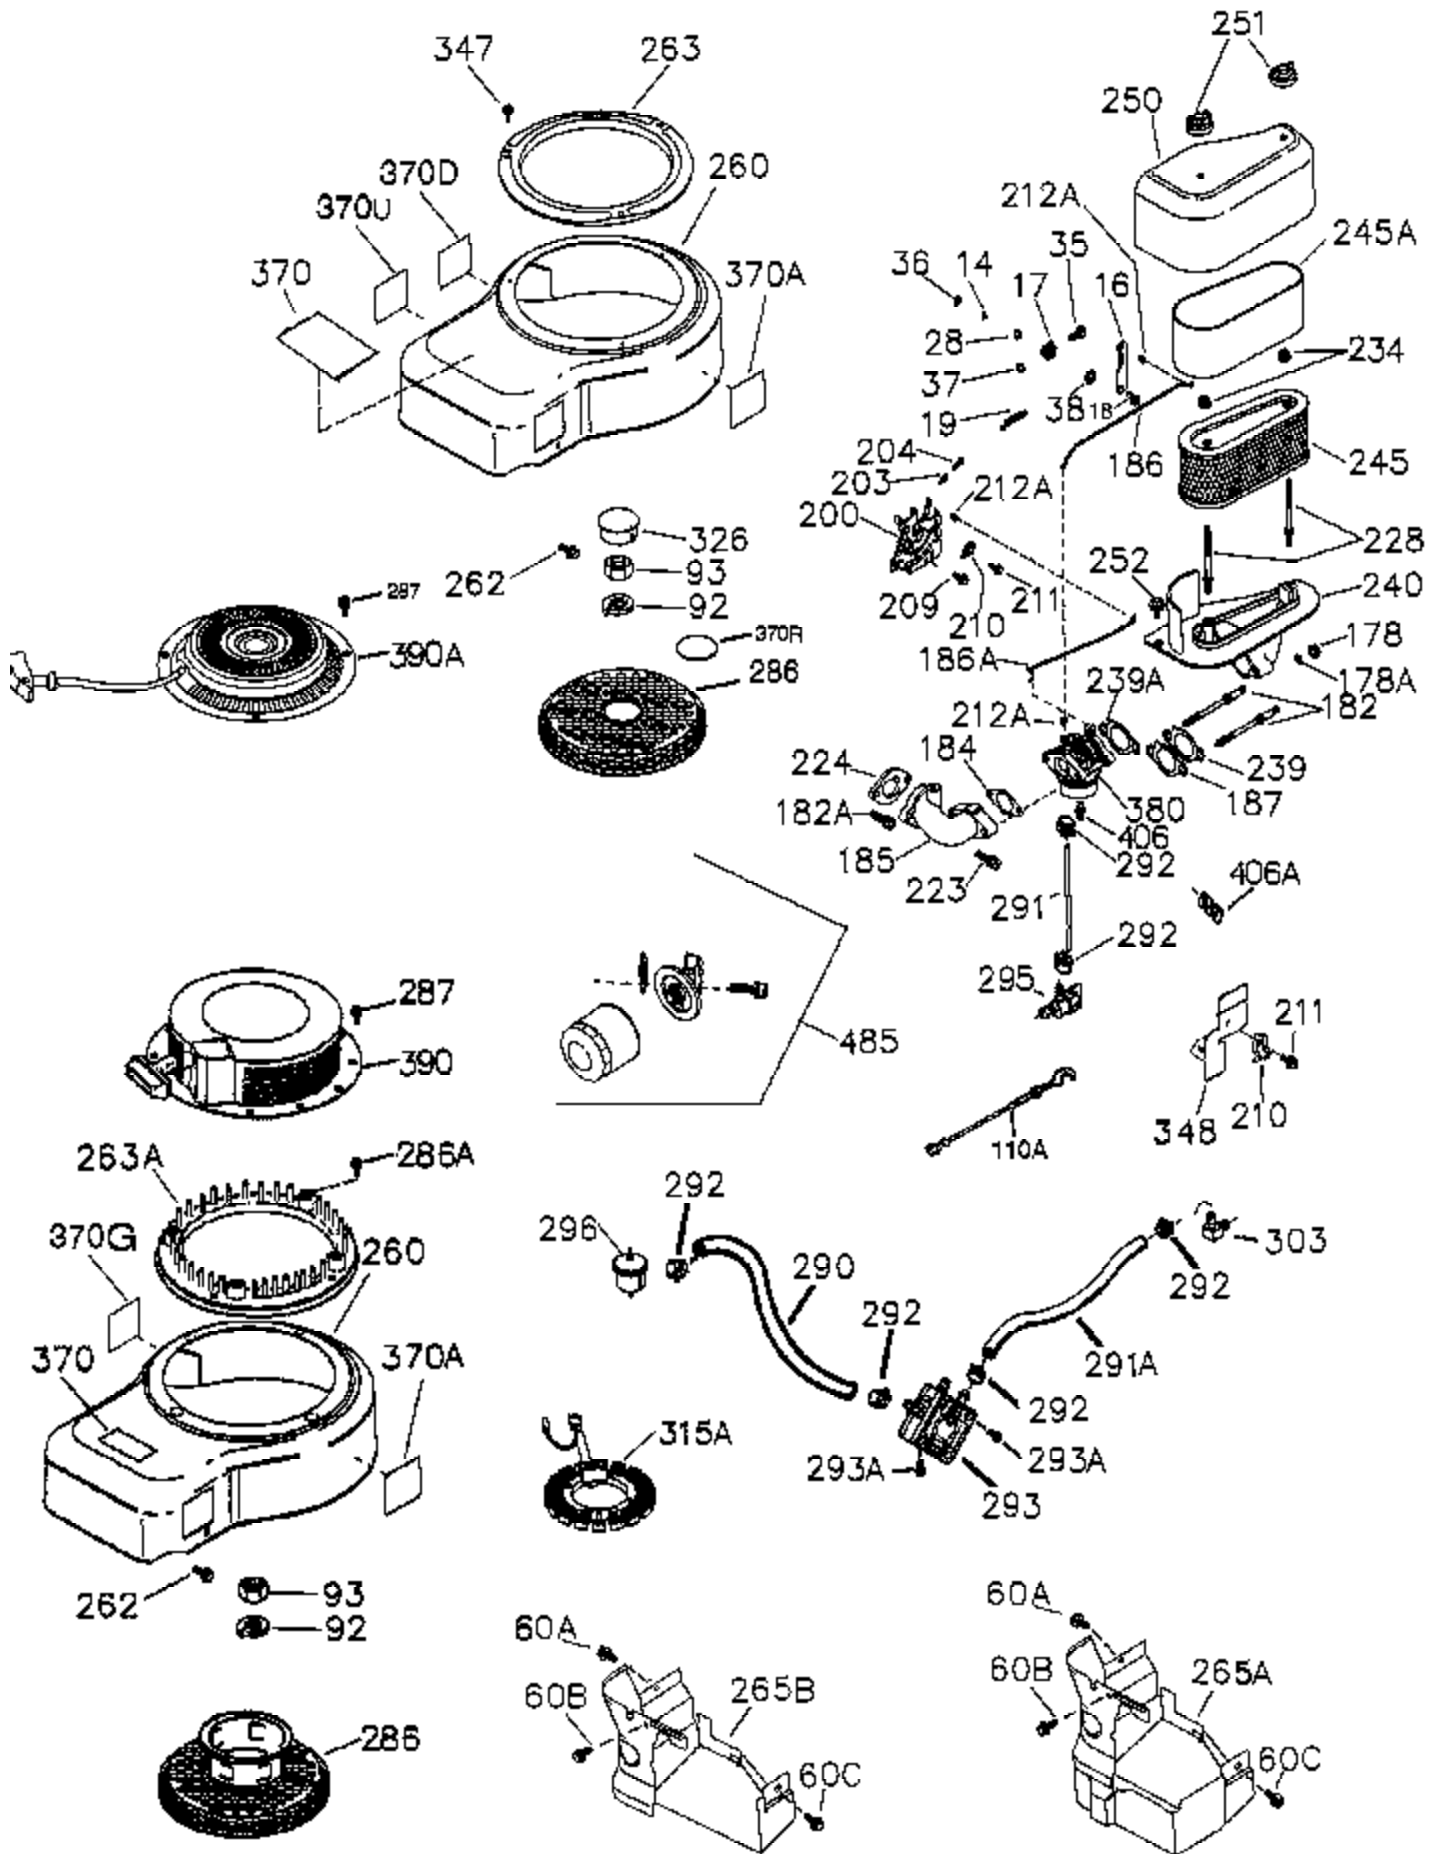

Ref #	Part Number	Qty	Description
14	28277	2	Washer
16	36346A	1	Governor Lever (Incl. 212A)
17	29916	1	Governor Lever Clamp
18	651028	1	Screw, Torx T-15, 8-32 x 3/8"
19	36414	1	Extension Spring
28	30322	1	Lock Nut, 8-32
35	29826	1	Screw, 10-32 x 3/4"
36	29918	1	Lock Washer
37	29216	1	Lock Nut, 10-32
38	29642	1	Retaining Ring
60A	650273	1	Screw, 5/16-18 x 17/32"
60B	650867	1	Screw, 10-24 x 1/2"
92	650666	1	Lock Washer
93	650594	1	Flywheel Nut
157A	650586	2	Jam Nut, 5/16-24"
178	650928	2	Lock Nut, 1/4-20
182	650925A	2	Carburetor Mounting Stud
184	36352	1	* Carburetor To Intake Pipe Gasket
185	36852	1	Intake Pipe
186	36354	1	Governor Link
186A	36353	1	Choke Link
200	36360	1	Control Bracket (Incl. 203,204,212A)
203	33802	1	Compression Spring
204	650777	1	Screw, 6-32 x 21/32"
209	650902	2	Screw, 10-32 x 7/16"
210	27793	1	Conduit Clip
211	28942	1	Screw, 10-32 x 3/8"
212A	36288	3	Bushing
223	650975	2	Screw, Torx T-30, 5/16-18 x 1-9/32"
224	36490	1	* Intake Pipe Gasket
228	650977	2	Air Cleaner Stud
229	650825	2	Nut & Lock Washer, 1/4-20
239	36358	1	* Air Cleaner Gasket
240	36355	1	Air Cleaner Body (Incl. 228 & 239)
245	36356	1	Air Cleaner Filter (Incl. 229)
245A	36357	1	Air Cleaner Filter
250	36359	1	Air Cleaner Cover
251	650886	2	Wing Nut, 1/4-20
252	650976	1	Screw, 1/4-20 x 19/32"
260	37174	1	Blower Housing
262	650737	3	Screw, 1/4-20 x 1/2"
263A	36367	1	Recoil Adapter
286A	650561	4	Screw, 1/4-20 x 19/32"
286	37173	1	Cup & Screen
287A	30063	3	Screw, Torx T-30, 1/4-20 x 1/2"
290	30705	1	Fuel Line
292	26460	2	Fuel Line Clamp
296	34279B	1	Fuel Filter (Incl. 292)
370G	35274	1	Oil Instruction Decal
380	640034	1	Carburetor (Incl. 184 & 212A)
390	590751	1	Rewind Starter