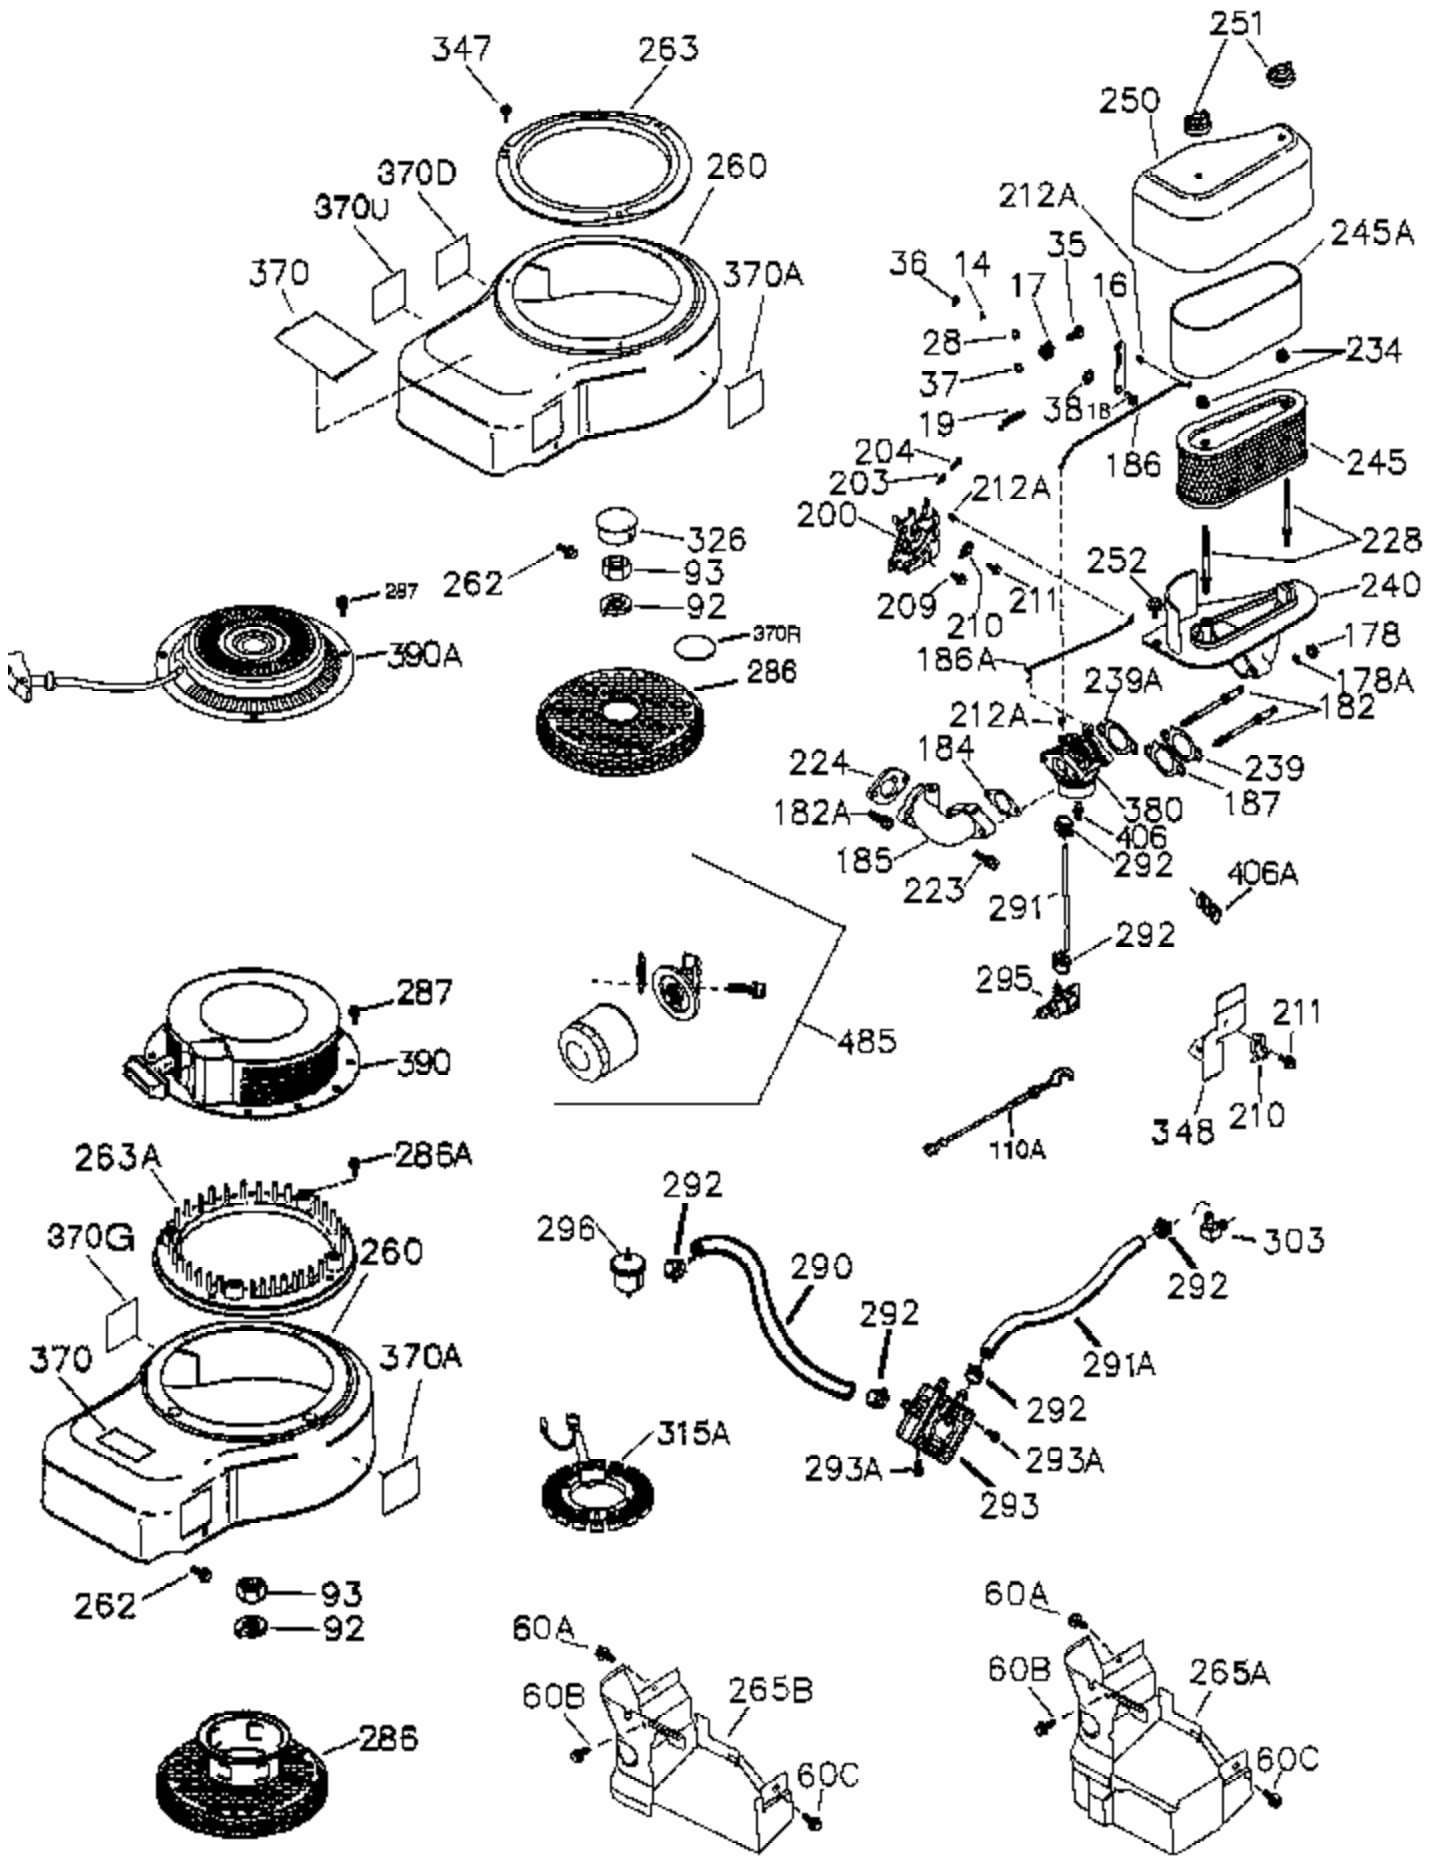

Ref #	Part Number	Qty	Description
14	28277	2	Washer
16	36346	1	Governor Lever (Incl. 212A)
17	29916	1	Governor Lever Clamp
18	650548	1	Screw, 8-32 x 5/16"
19	36414	1	Extension Spring
28	30322	1	Lock Nut, 8-32
35	29826	1	Screw, 10-32 x 3/4"
36	29918	1	Lock Washer
37	29216	1	Lock Nut, 10-32
38	29642	1	Retaining Ring
60B	650867	1	Screw, 10-24 x 1/2"
60A	650781	1	Screw, 5/16-18 x 11/16"
92	650666	1	Lock Washer
93	650594	1	Flywheel Nut
178	650928	2	Lock Nut, 1/4-20
182	650925	2	Carburetor Mounting Stud
184	36352	1	* Carburetor To Intake Pipe Gasket
185	36489	1	Intake Pipe
186	36354	1	Governor Link
186A	36353	1	Choke Link
200	36360	1	Control Bracket (Incl. 203,204,212A)
203	33802	1	Compression Spring
204	650777	1	Screw, 6-32 x 21/32"
209	650902	2	Screw, 10-32 x 7/16"
210	27793	1	Conduit Clip
211	28942	1	Screw, 10-32 x 3/8"
212A	36288	3	Bushing
223	650975	2	Screw, Torx T-30, 5/16-18 x 1-9/32"
224	36490	1	* Intake Pipe Gasket
228	650977	2	Air Cleaner Stud
229	650825	2	Nut & Lock Washer, 1/4-20
239	36358	1	* Air Cleaner Gasket
240	36355	1	Air Cleaner Body (Incl. 228 & 239)
245	36356	1	Air Cleaner Filter (Incl. 229)
245A	36357	1	Air Cleaner Filter
250	36359	1	Air Cleaner Cover
251	650886	2	Wing Nut, 1/4-20
252	650976	1	Screw, 1/4-20 x 19/32"
260	36347	1	Blower Housing
262	650737	3	Screw, 1/4-20 x 1/2"
263	36367	1	Trim Ring
286	36343	1	Cup & Screen
290	29774	1	Fuel Line
291A	29774	1	Fuel Line
291	30705	1	Fuel Line
291	30705	1	Fuel Line
292	26460	6	Fuel Line Clamp
292	26460	1	Fuel Line Clamp
293	35787	1	Pulse Pump
293A	650931	2	Screw, 8-32 x 1-1/2"
296	34279B	1	Fuel Filter (Incl. 292)
303	32958	1	Pulse Pump Fitting
326	36210	1	Blower Housing Plug
347	650949	3	Screw, 10-32 x 9/16"
370B	35274	1	Instruction Decal
370	36261	1	Instruction Decal
380	632698	1	Carburetor (Incl. 184 & 212A)
394A	650982	1	Washer