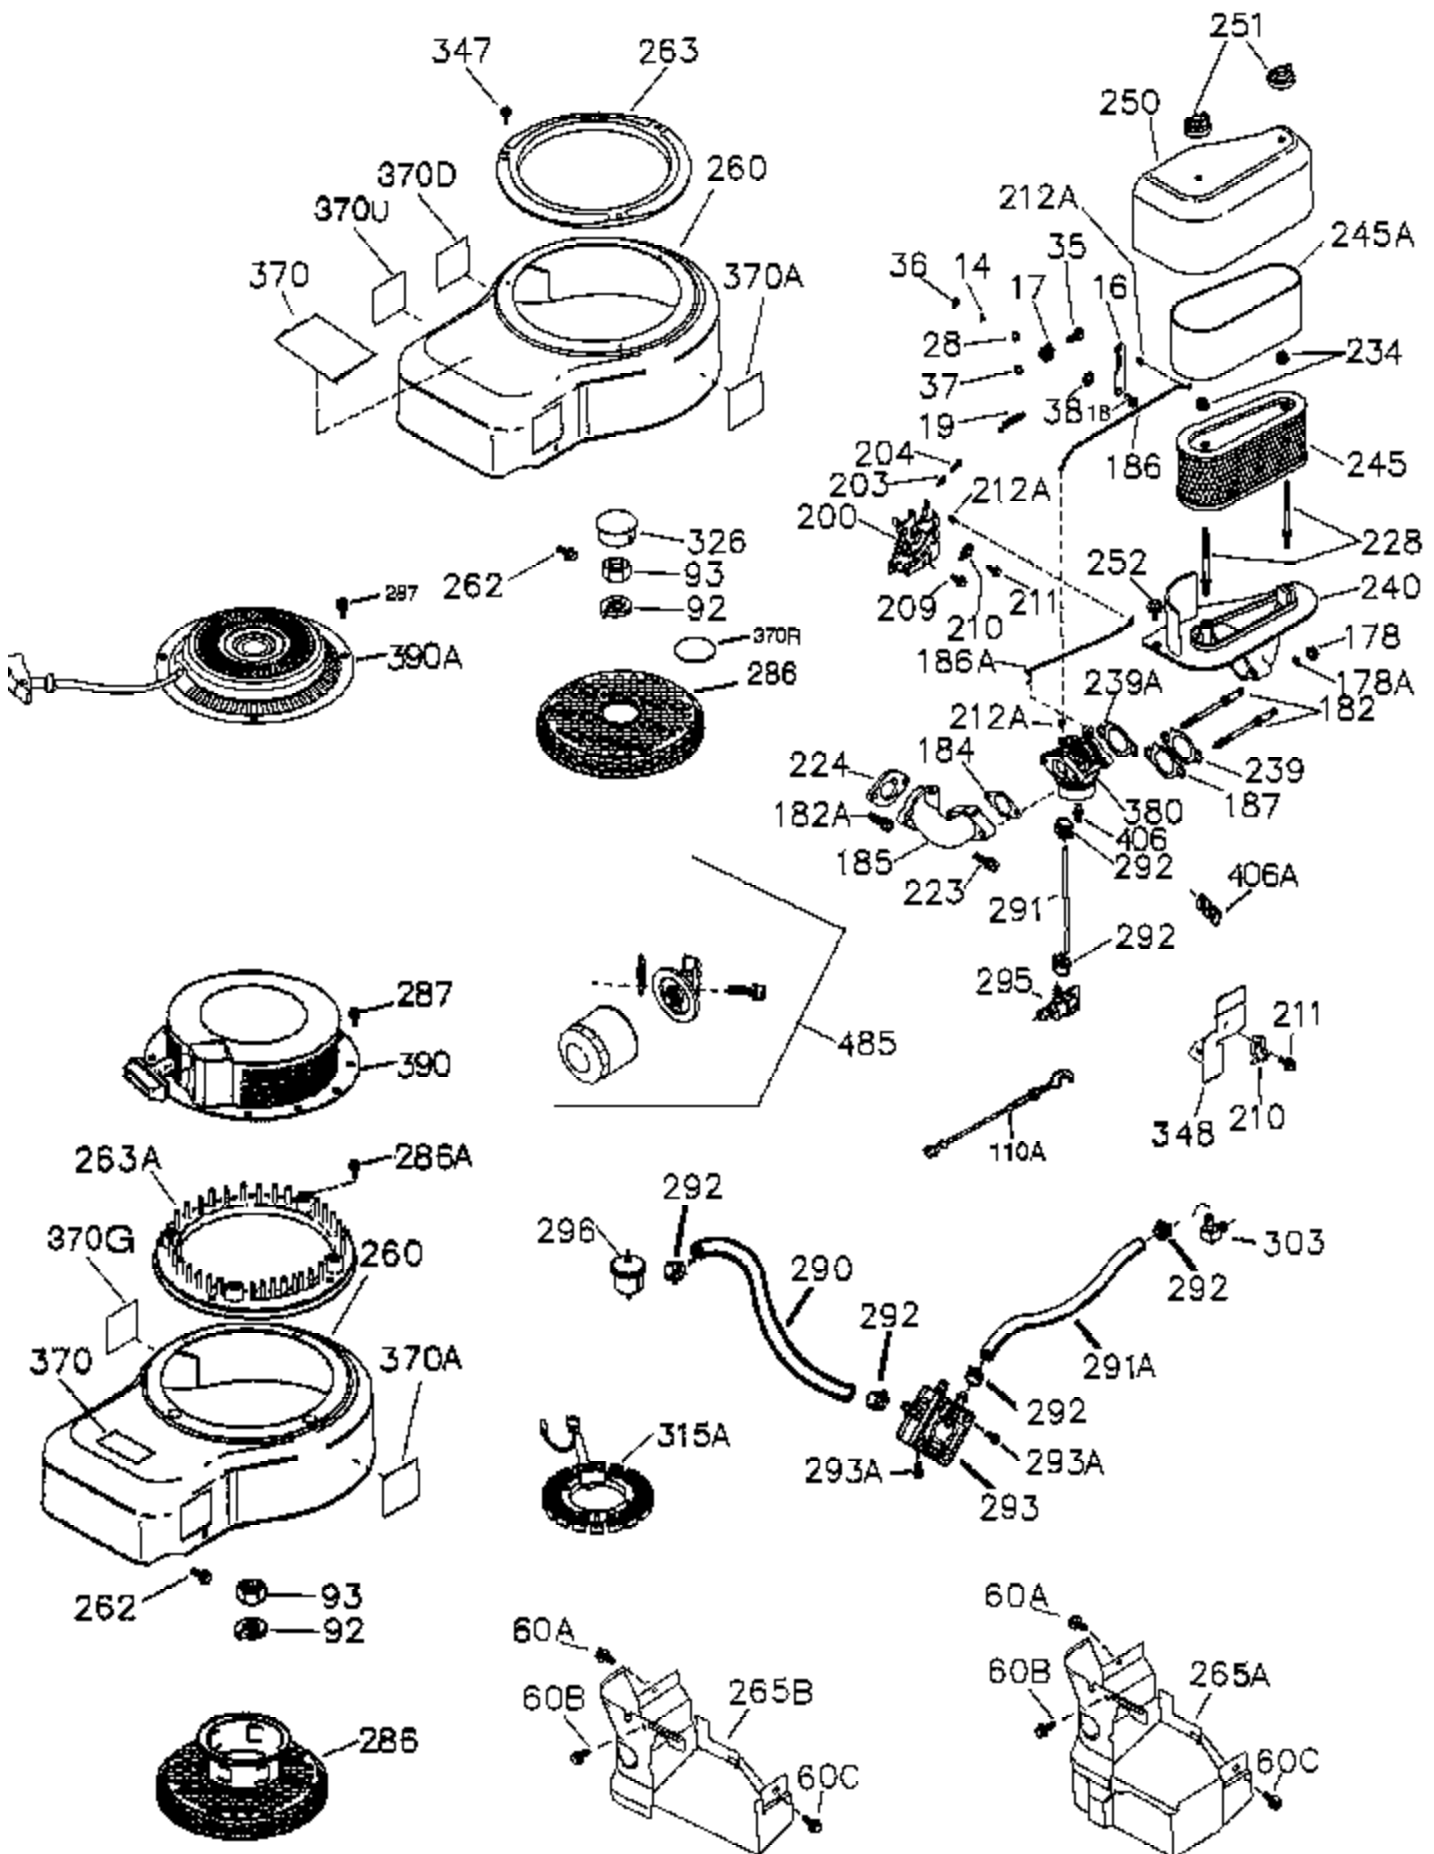

Ref #	Part Number	Qty	Description
14	28277	2	Washer
16	36346	1	Governor Lever (Incl. 212A)
17	29916	1	Governor Lever Clamp
18	650548	1	Screw, 8-32 x 5/16"
19	36414	1	Extension Spring
28	30322	1	Lock Nut, 8-32
35	29826	1	Screw, 10-32 x 3/4"
36	29918	1	Lock Washer
37	29216	1	Lock Nut, 10-32
38	29642	1	Retaining Ring
60B	650867	1	Screw, 10-24 x 1/2"
60A	650781	1	Screw, 5/16-18 x 11/16"
92	650666	1	Lock Washer
93	650594	1	Flywheel Nut
178	650928	2	Lock Nut, 1/4-20
182	650925	2	Carburetor Mounting Stud
184	36352	1	* Carburetor To Intake Pipe Gasket
185	36489	1	Intake Pipe
186	36354	1	Governor Link
200	36233	1	Control Bracket (Incl. 203,204,212A)
209	650902	2	Screw, 10-32 x 7/16"
210	27793	2	Conduit Clip
211	28942	2	Screw, 10-32 x 3/8"
212A	36288	2	Bushing
223	650975	2	Screw, Torx T-30, 5/16-18 x 1-9/32"
224	36490	1	* Intake Pipe Gasket
228	650977	2	Air Cleaner Stud
234	650825	2	Nut & Lock Washer, 1/4-20
239	36358	1	* Air Cleaner Gasket
240	36355	1	Air Cleaner Body (Incl. 228 & 239)
245	36356	1	Air Cleaner Filter (Incl. 229)
245A	36357	1	Air Cleaner Filter
250	36359	1	Air Cleaner Cover
251	650886	2	Wing Nut, 1/4-20
252	650976	1	Screw, 1/4-20 x 19/32"
260	36347	1	Blower Housing
262	650737	3	Screw, 1/4-20 x 1/2"
263	36367	1	Trim Ring
286	36343	1	Cup & Screen
290	30705	1	Fuel Line
292	26460	1	Fuel Line Clamp
296	34279B	1	Fuel Filter (Incl. 292)
326	36210	1	Blower Housing Plug
347	650949	3	Screw, 10-32 x 9/16"
348	36383	1	Choke Bracket
370B	35274	1	Instruction Decal
370	36261	1	Instruction Decal
380	632698	1	Carburetor (Incl. 184 & 212A)
394A	650982	1	Washer