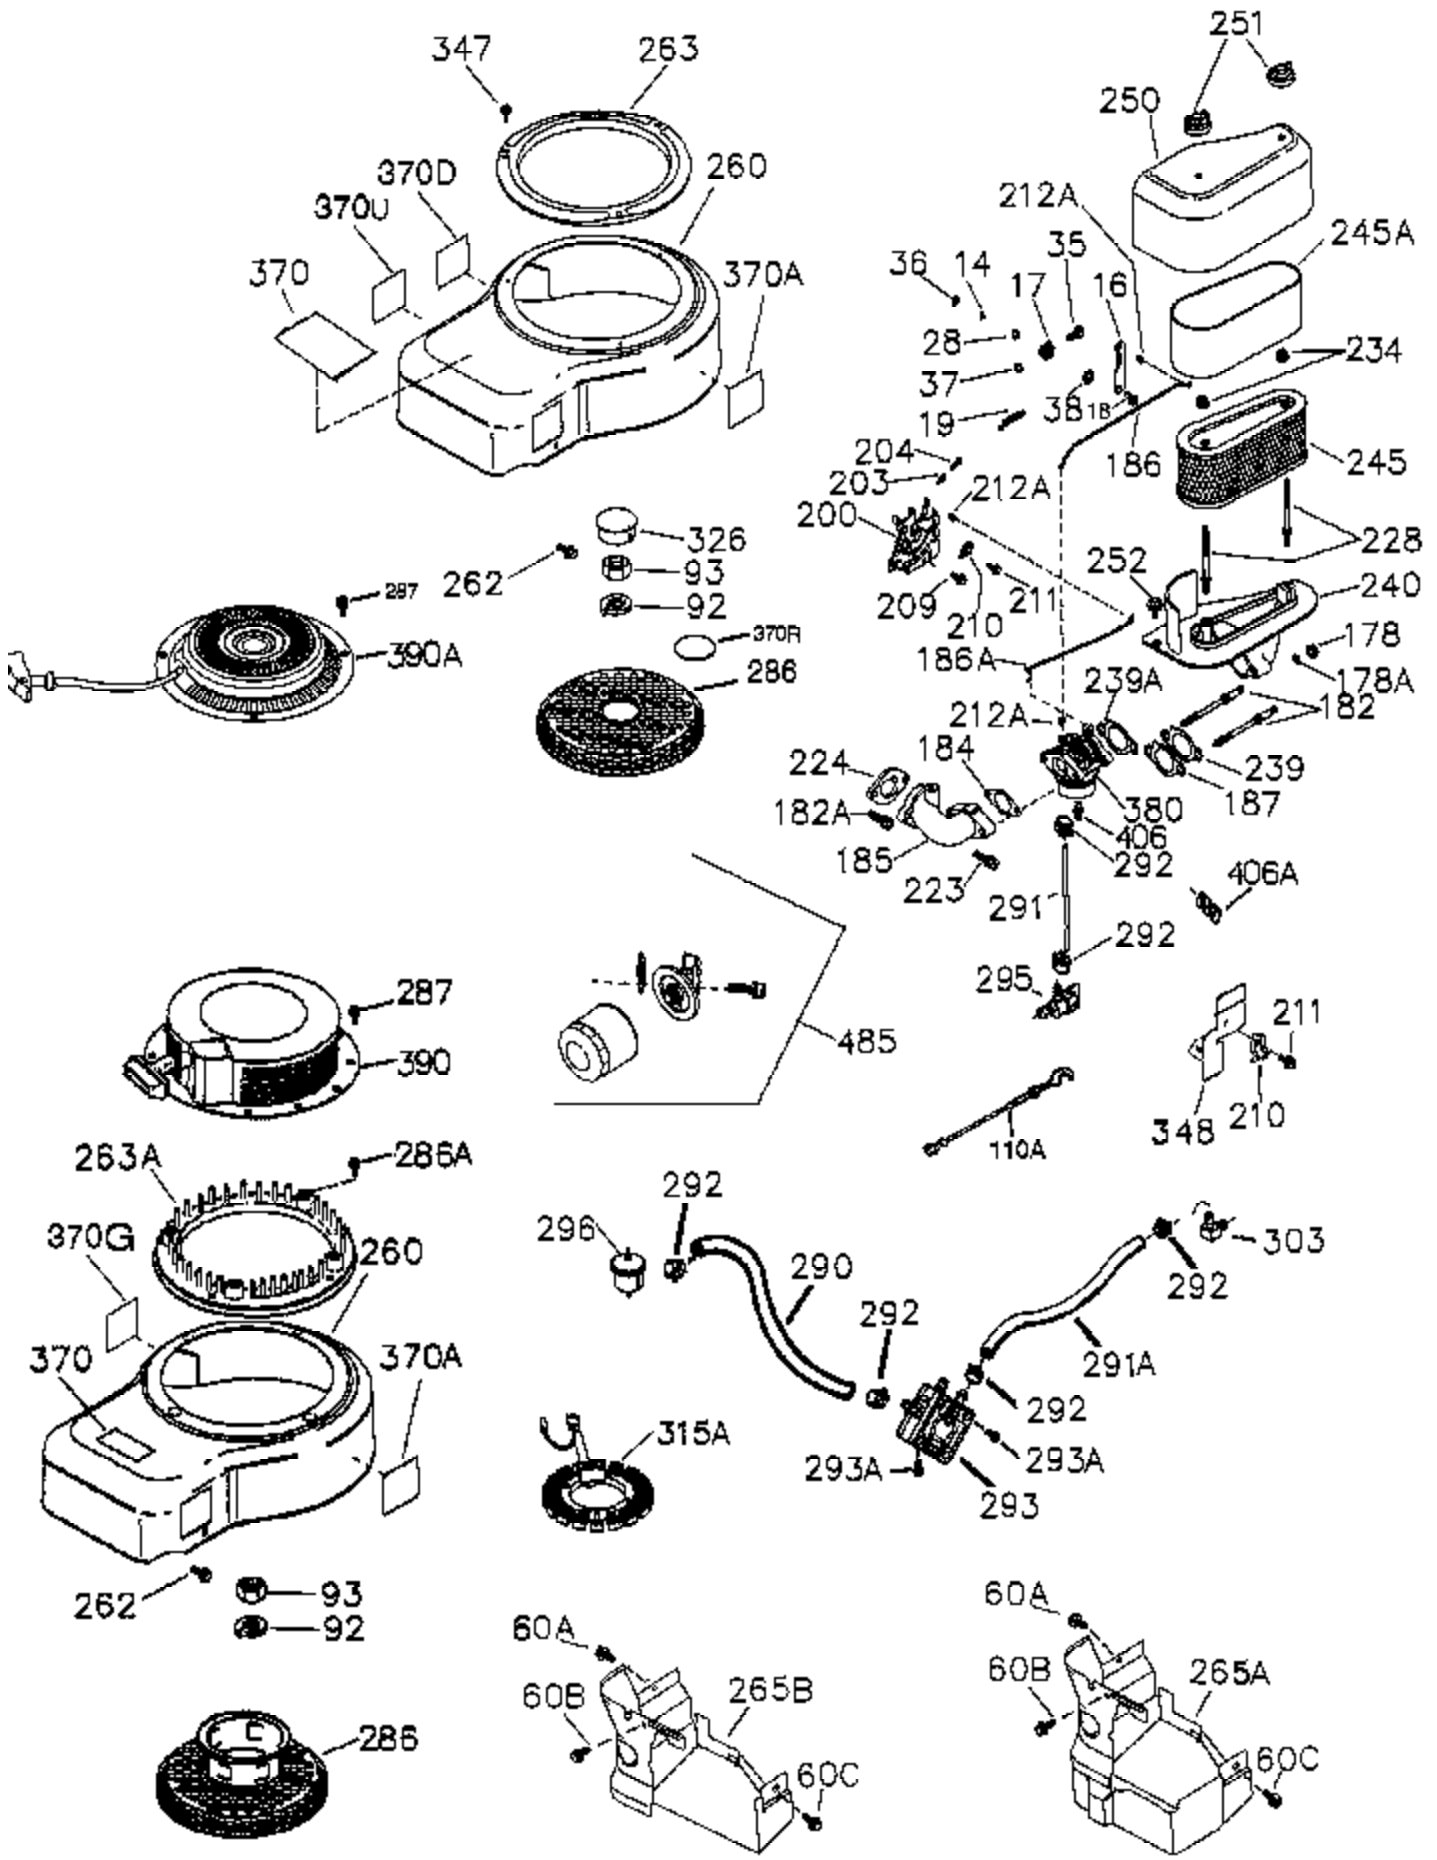

Ref #	Part Number	Qty	Description
14	651052	2	Washer
16	37758	1	Governor Lever
17	29916	1	Governor Lever Clamp
18	651028	1	Screw, T-15, 8-32 x 7/16"
19	37766	1	Extension Spring
28	30322	1	Lock Nut, 8-32
35	29826	1	Screw, 10-32 x 3/4"
36	29918	1	Lock Washer
37	29216	1	Lock Nut, 10-32
38	37109	1	Retaining Ring
60C	650737	1	Screw, 1/4-20 x 1/2"
60B	650867	1	Screw, 10-24 x 1/2"
60A	650273	1	Screw, 5-16/18 x 17/32"
92	651082	1	Belleville Washer
93	650594	1	Flywheel Nut
110A	36917	1	Ground Wire & Terminal
157A	650586	2	Jam Nut 5/16-24
178	650928	2	Wing Nut, 1/4-20
182	650925A	2	Carburetor Mounting Stud
184	36352	1	* Carburetor To Intake Pipe Gasket
185	37767	1	Intake Pipe
186	36354	1	Governor Link
186A	36353	1	Choke Link
200	36360	1	Control Bracket (Incl. 203,204,212A)
203	33802	1	Compression Spring
204	651019	1	Screw, T-10, 6-32 x 41/64"
209	650902	2	Screw, 10-32 x 7/16"
210	27793	1	Conduit Clip
211	28942	1	Screw, 10-32 x 3/8"
212A	36288	3	Bushing
223	650975	2	Screw, T-30, 5/16-18 x 1-9/32"
224	36490	1	* Intake Pipe Gasket
228	650977	2	Air Cleaner Stud
234	650825	2	Nut & Lock Washer, 1/4-20
239	36358	1	* Air Cleaner Gasket
240	36355	1	Air Cleaner Body (Incl. 228 & 239)
245	36356	1	Air Cleaner Filter (Incl. 229)
245A	36357	1	Air Cleaner Filter
250	36359	1	Air Cleaner Cover
251	650886	2	Wing Nut, 1/4-20
252	650976	1	Screw, 1/4-20 x 19/32"
260	36347	1	Blower Housing
262	650737	3	Screw, 1/4-20 x 1/2"
263	36367	1	Trim Ring (Black)
286	36343	1	Cup & Screen
291A	29774	1	Fuel Line
291	30705	1	Fuel Line
291	29774	1	Fuel Line
292	26460	6	Fuel Line Clamp
293A	650931	2	Screw, 8-32 x 1-1/2"
293	35787	1	Pulse Pump (Incl. 294)
296	37768	1	Fuel Filter (Incl. 292)
303	32958	1	Fuel Fitting
326	36210	1	Screen Plug
347	650949	3	Screw, 10-24 x 9/16"
370G	35274	1	Oil Instruction Decal
380	640330	1	Carburetor (Incl. 184 & 212A)