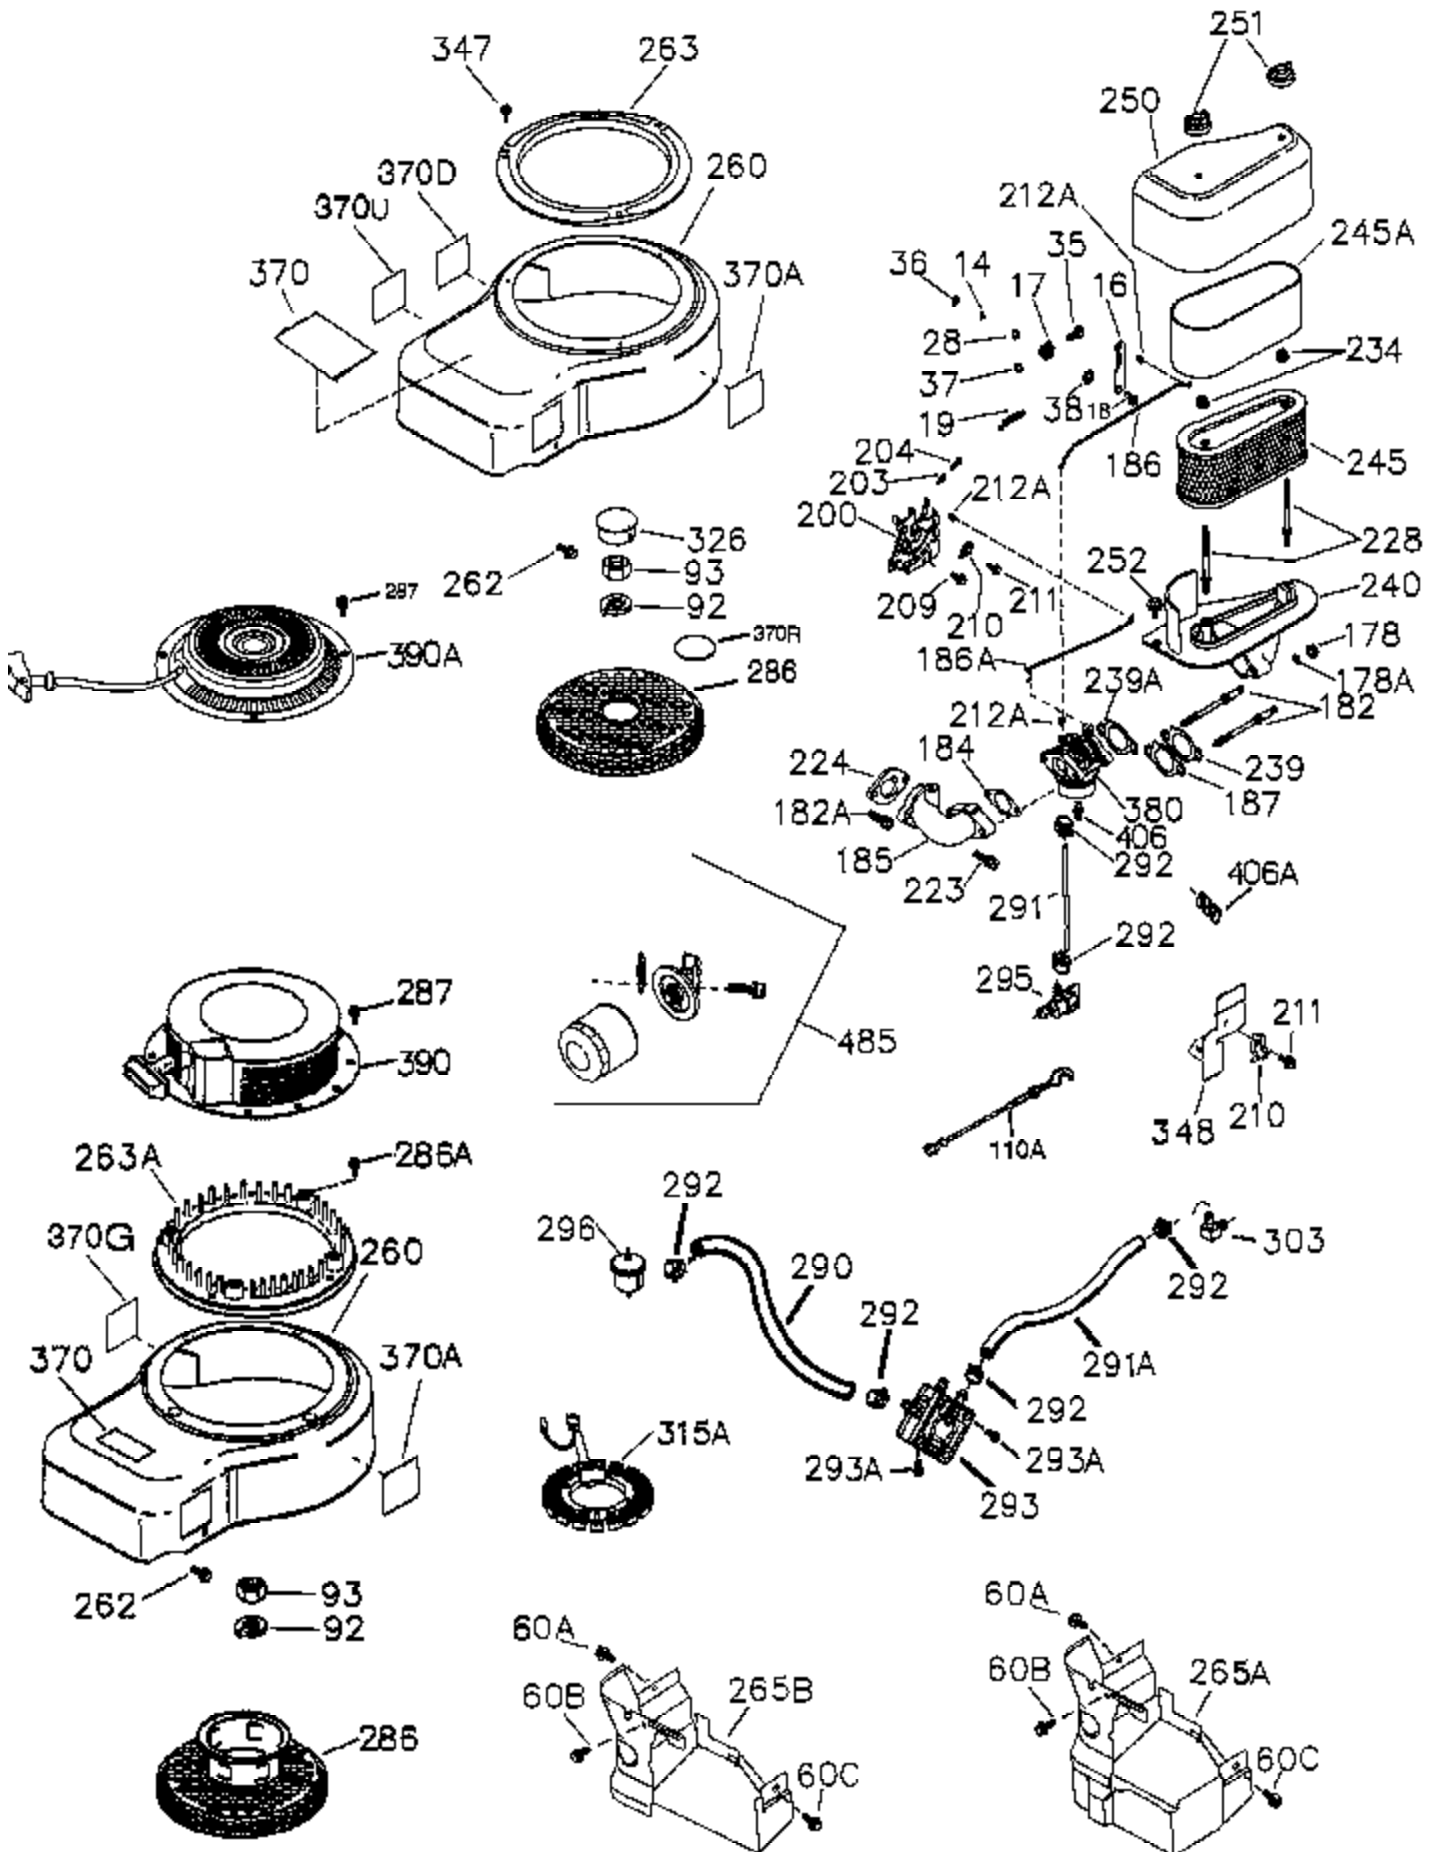

Ref #	Part Number	Qty	Description
14	28277	2	Washer
16	36346A	1	Governor Lever
17	29916	1	Governor Lever Clamp
18	651028	1	Screw, T-15, 8-32 x 7/16"
19	36414	1	Extension Spring
28	30322	1	Lock Nut, 8-32
35	29826	1	Screw, 10-32 x 3/4"
36	29918	1	Lock Washer
37	29216	1	Lock Nut, 10-32
38	29642	1	Retaining Ring
60B	650867	1	Screw, 10-24 x 1/2"
60A	650273	1	Screw, 5-16/18 x 17/32"
60C	650737	1	Screw, 1/4-20 x 1/2"
92	651082	1	Belleville Washer
93	650594	1	Flywheel Nut
110A	37494	1	Ground Wire & Terminal
157A	650586	2	Jam Nut 5/16-24
178	650928	2	Wing Nut, 1/4-20
182	650925A	2	Carburetor Mounting Stud
184	36352	1	* Carburetor To Intake Pipe Gasket
185	37767	1	Intake Pipe
186A	36353	1	Choke Link
186	36354	1	Governor Link
200	36360	1	Control Bracket (Incl. 203,204,212A)
203	33802	1	Compression Spring
204	651019	1	Screw, T-10, 6-32 x 41/64"
209	650902	2	Screw, 10-32 x 7/16"
210	27793	1	Conduit Clip
211	28942	1	Screw, 10-32 x 3/8"
212A	36288	3	Bushing
223	650975	2	Screw, T-30, 5/16-18 x 1-9/32"
224	36490	1	* Intake Pipe Gasket
228	650977	2	Air Cleaner Stud
234	650825	2	Nut & Lock Washer, 1/4-20
239	36358	1	* Air Cleaner Gasket
240	36355	1	Air Cleaner Body (Incl. 228 & 239)
245	36356	1	Air Cleaner Filter (Incl. 229)
245A	36357	1	Air Cleaner Filter
250	36359	1	Air Cleaner Cover
251	650886	2	Wing Nut, 1/4-20
252	650976	1	Screw, 1/4-20 x 19/32"
260	36347	1	Blower Housing
262	650737	3	Screw, 1/4-20 x 1/2"
263	36367	1	Trim Ring (Black)
286	36343	1	Cup & Screen
290	29774	1	Fuel Line
291	30705	1	Fuel Line
291	29774	1	Fuel Line
292	26460	6	Fuel Line Clamp
293	35787	1	Pulse Pump (Incl. 294)
293A	650931	2	Screw, 8-32 x 1-1/2"
296	37768	1	Fuel Filter (Incl. 292)
303	32958	1	Fuel Fitting
326	36210	1	Screen Plug
347	650949	3	Screw, 10-24 x 9/16"
370R	36534	1	Warning Decal
370G	35274	1	Oil Instruction Decal
380	640330	1	Carburetor (Incl. 184 & 212A)